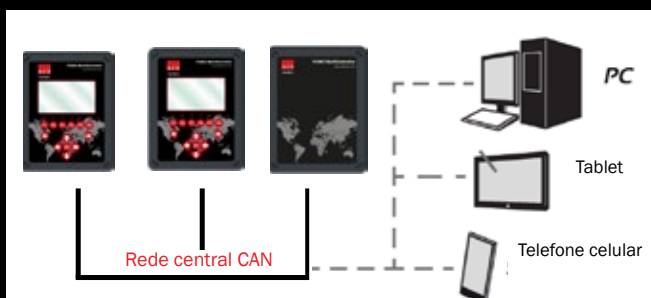

COMPUTER INTERFACE

- Good overview
- Easy to use
- Access from office
- Online access