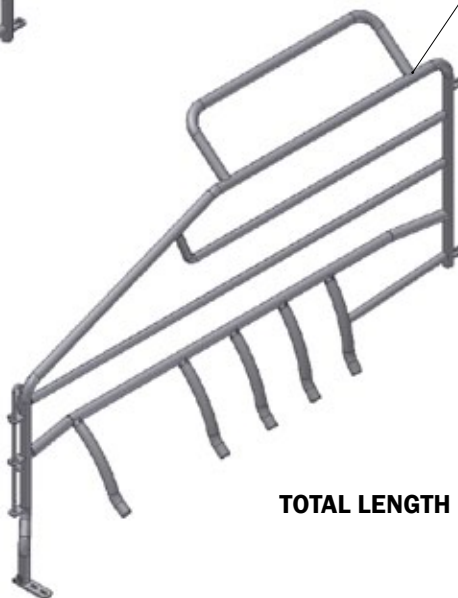

F207 FARROWING PEN

Spacious sow crate

- Sow crate with plenty of space for even the largest sows
- Maximum space for nursing piglets
- Simple and efficient sow crate adjustment
- Soft, plastic-coated rear door - gentle to sows
- Extra-large covered piglet nest for subsequent weaning
- Available in longitudinal variant

| F207 FARROWING PEN |

Sow crate with adjustable width - in the front and in the rear

F207 Farrowing pen:

- High hygiene and easy to clean
- Single-handed rear plate
- Can be opened in both sides
- Can be fixed in two positions
- Minimum risk of injury to piglets
- Optional addition of nutrients to water system

Piglet nest:

- Draught-free environment for piglets
- Warm and dry area
- Barrier plate - available with hole
- Plastic barrier plate available

| F207 FARROWING PEN |

Sow crate dimensions

2105032

Farrowing partition F200S, right

TOTAL LENGTH = 230 CM

Incl. trough

2105242

Farrowing partition F200S, right

TOTAL LENGTH = 230 CM

| F207 FARROWING PEN |

Plastic trough for the F207 farrowing pen

Plastic trough