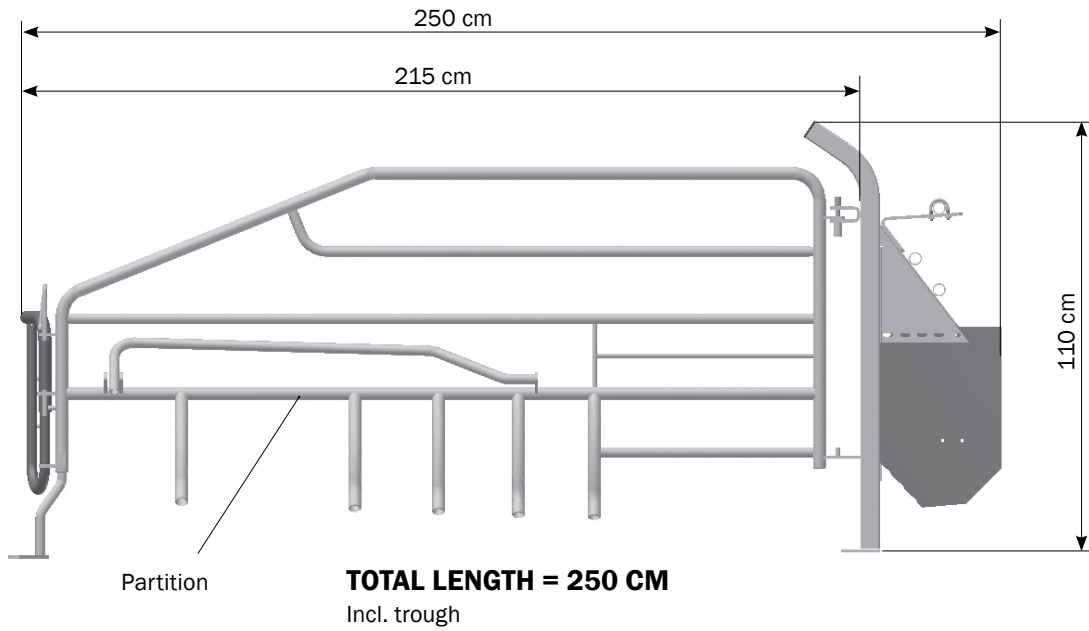

F207 FARROWING PEN

Spacious sow crate

- Sow crate with plenty of space for even the largest sows
- Maximum space for nursing piglets
- Simple and efficient sow crate adjustment
- Soft, plastic-coated rear door - gentle to sows
- Extra-large covered piglet nest for subsequent weaning
- Available in longitudinal variant

| F207 FARROWING PEN |

Sow crate with adjustable width - in the front and in the rear

F207 Farrowing pen:

- High hygiene and easy to clean
- Single-handed rear plate
- Can be opened in both sides
- Can be fixed in two positions
- Minimum risk of injury to piglets
- Optional addition of nutrients to water system

Piglet nest:

- Draught-free environment for piglets
- Warm and dry area
- Barrier plate - available with hole
- Plastic barrier plate available

| F207 FARROWING PEN |

Sow crate dimensions

2105032

Farrowing partition F200S, right

TOTAL LENGTH = 230 CM

Incl. trough

2105242

Farrowing partition F200S, right

TOTAL LENGTH = 230 CM

| F207 FARROWING PEN |

Plastic trough for the F207 farrowing pen

Plastic trough