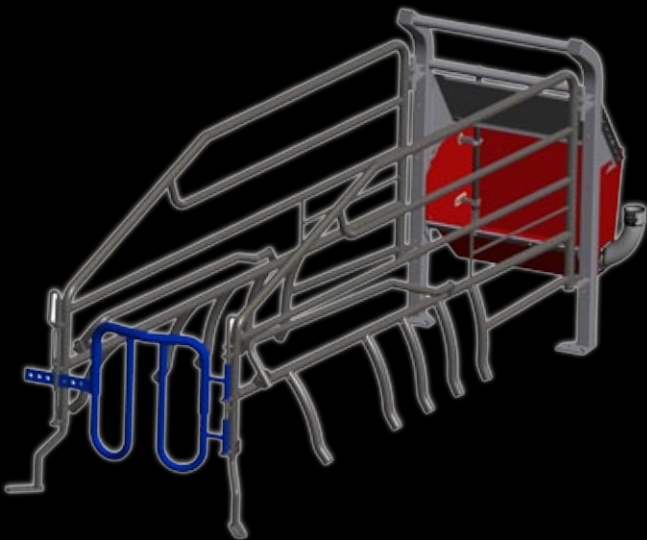

F207 FARROWING PEN

Spacious sow crate

- Sow crate with plenty of space for even the largest sows
- Maximum space for nursing piglets
- Simple and efficient sow crate adjustment
- Soft, plastic-coated rear door - gentle to sows
- Extra-large covered piglet nest for subsequent weaning
- Available in longitudinal variant

| F207 FARROWING PEN |

Sow crate with adjustable width - in the front and in the rear

F207 Farrowing pen:

- High hygiene and easy to clean
- Single-handed rear plate
- Can be opened in both sides
- Can be fixed in two positions
- Minimum risk of injury to piglets
- Optional addition of nutrients to water system

Piglet nest:

- Draught-free environment for piglets
- Warm and dry area
- Barrier plate - available with hole
- Plastic barrier plate available

| F207 FARROWING PEN |

Sow crate dimensions

2105032

Farrowing partition F200S, right

TOTAL LENGTH = 230 CM

Incl. trough

2105242

Farrowing partition F200S, right

TOTAL LENGTH = 230 CM

| F207 FARROWING PEN |

Plastic trough for the F207 farrowing pen

Plastic trough