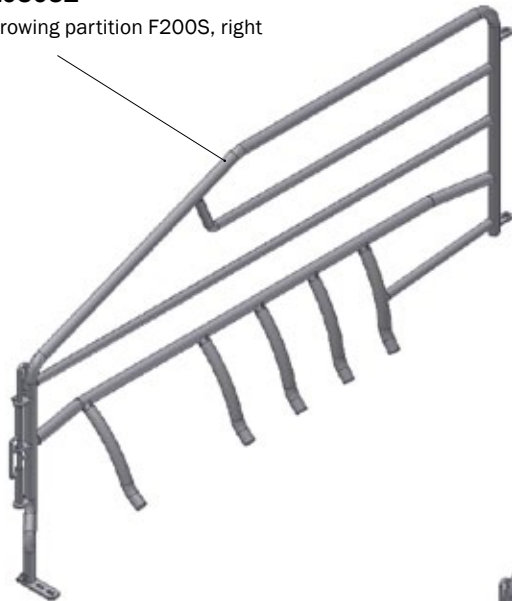

F207 FARROWING PEN

Spacious sow crate

- Sow crate with plenty of space for even the largest sows
- Maximum space for nursing piglets
- Simple and efficient sow crate adjustment
- Soft, plastic-coated rear door - gentle to sows
- Extra-large covered piglet nest for subsequent weaning
- Available in longitudinal variant

| F207 FARROWING PEN |

Sow crate with adjustable width - in the front and in the rear

F207 Farrowing pen:

- High hygiene and easy to clean
- Single-handed rear plate
- Can be opened in both sides
- Can be fixed in two positions
- Minimum risk of injury to piglets
- Optional addition of nutrients to water system

Piglet nest:

- Draught-free environment for piglets
- Warm and dry area
- Barrier plate - available with hole
- Plastic barrier plate available

| F207 FARROWING PEN |

Sow crate dimensions

2105032

Farrowing partition F200S, right

TOTAL LENGTH = 230 CM

Incl. trough

2105242

Farrowing partition F200S, right

TOTAL LENGTH = 230 CM

| F207 FARROWING PEN |

Plastic trough for the F207 farrowing pen

Plastic trough