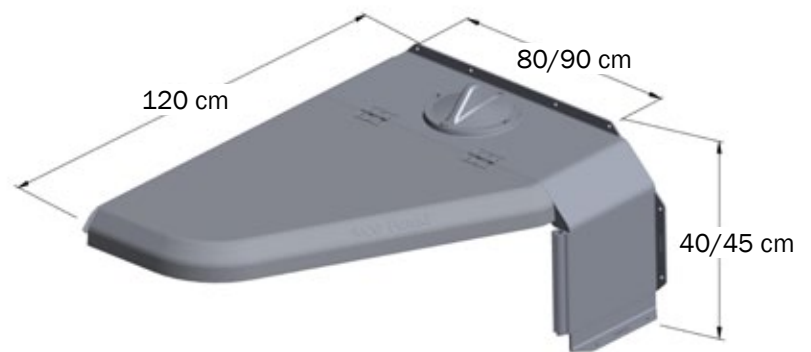

F207 FARROWING PEN

Spacious sow crate

- Sow crate with plenty of space for even the largest sows
- Maximum space for nursing piglets
- Simple and efficient sow crate adjustment
- Soft, plastic-coated rear door - gentle to sows
- Extra-large covered piglet nest for subsequent weaning
- Available in longitudinal variant

| F207 FARROWING PEN |

Sow crate with adjustable width - in the front and in the rear

F207 Farrowing pen:

- High hygiene and easy to clean
- Single-handed rear plate
- Can be opened in both sides
- Can be fixed in two positions
- Minimum risk of injury to piglets
- Optional addition of nutrients to water system

Piglet nest:

- Draught-free environment for piglets
- Warm and dry area
- Barrier plate - available with hole
- Plastic barrier plate available

| F207 FARROWING PEN |

Sow crate dimensions

2105032

Farrowing partition F200S, right

TOTAL LENGTH = 230 CM

Incl. trough

2105242

Farrowing partition F200S, right

TOTAL LENGTH = 230 CM

| F207 FARROWING PEN |

Plastic trough for the F207 farrowing pen

Plastic trough