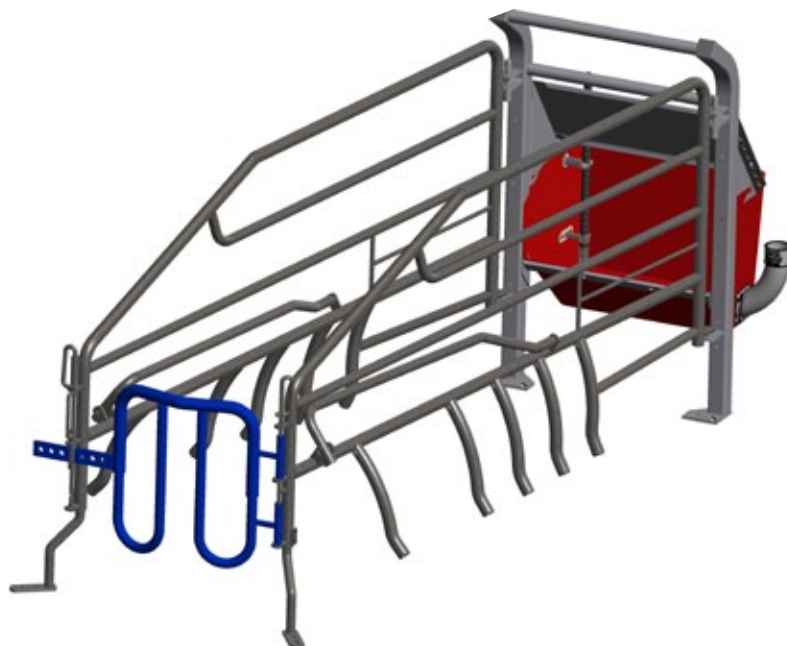

F207 FARROWING PEN

Spacious sow crate

- Sow crate with plenty of space for even the largest sows
- Maximum space for nursing piglets
- Simple and efficient sow crate adjustment
- Soft, plastic-coated rear door - gentle to sows
- Extra-large covered piglet nest for subsequent weaning
- Available in longitudinal variant

| F207 FARROWING PEN |

Sow crate with adjustable width - in the front and in the rear

F207 Farrowing pen:

- High hygiene and easy to clean
- Single-handed rear plate
- Can be opened in both sides
- Can be fixed in two positions
- Minimum risk of injury to piglets
- Optional addition of nutrients to water system

TOTAL LENGTH = 230 CM

Incl. trough

2105242

Farrowing partition F200S, right

TOTAL LENGTH = 230 CM

| F207 FARROWING PEN |

Plastic trough for the F207 farrowing pen

Plastic trough

Article nr. 2900495

Volume: 21 liter

Pen length:

Farrowing partition F207 is not recommended for pen length under 270 cm.

Subject to changes in materials and design is reserved.

B-6149-GB

ACO FUNKI A/S
Kirkevænget 5
DK-7400 Herning
T. +45 9711 9600
www.acofunki.com