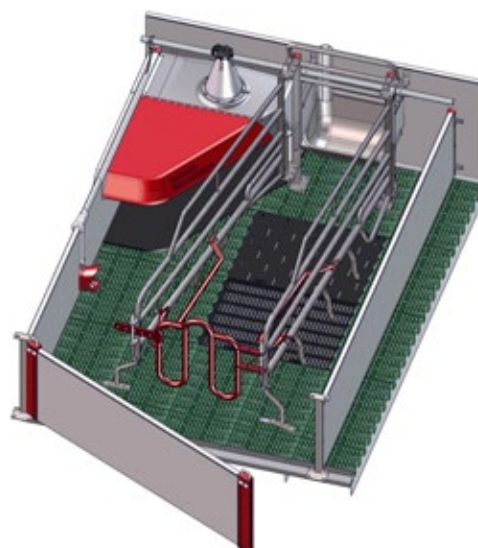

INN-O-CRATE®

Multi-adjustable farrowing crate

- More weaned pigs
- High weight at weaning
- Adapted to the anatomy of the sow
- Adjustable according to the size of the sow
- Safe farrowing and free movement behavior
- Piglets have free access to the utter
- Tilttable wings ensure a high degree of safety for the piglets
- One of the largest piglet nests on the market

INN-O-CRATE®

Traditional farrowing crate with multi-adjustable sides

INN-O-CRATE® is our traditional farrowing crate, which can be adjusted according to the size of the sow. The front of the crate can be mounted in 5 different positions and the rear part can by means of the rear gate be adjusted by almost 30 cm! The rounded design takes care of the sows' rear part and provides plenty of room during the farrowing. The tiltable wings make it easy for the sow to get up and protect the piglets, when the sow lies down.

INN-O-CORNER PIGLET NEST

- Smooth, easy to clean surfaces and rounded corners minimize the risk of accumulating dirt
- Strong and well tested construction, based on optimum overview and accessibility for the employees

- The design and the mounting of the trough allow limited or no concreting, letting the sow use the space underneath
- Farrowing crate is available with tiltable trough, which makes it easy to empty the trough