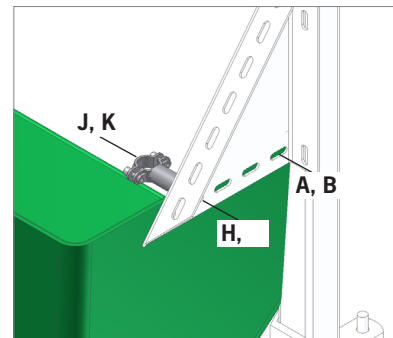

Old farrowing rail

With new flat iron

**It is recommended to use B and C to fit the appropriate attachment.
Alternative option is D.**

Now you can install a plastic or stainless trough.

A	2920481 Flat steel with angle iron
B	30308065 Set screw M8X65 ST
C	33508013 Nut m8
D	9921502 Self drilling screw FZB6,3X38

ACO Funki

Repair kit

Plastic trough in old farrowing rail

2915424
Pipe fitting 1/2" ST

2950484
Water pipe mounting
mounting RF

2960495
Sow feeder, BioForm
Multi trough, plastic

A	36308020 Mushroom headed bolt ST M8X20
B	33508013 Nut ST M8
C	36308025 Mushroom headed bolt ST M8x25
D	34908041 Couch screw ST M8x40
E	39900120 Wall plug 10 mm
F	303080700 Set screw ST M8x70
G	33208001 Top nut ST M8
H	33908001 Lock nut ST M8
J	35600044 Star washer ST 8 mm
K	38508030 Umbraco screw ST M8X30
L	35600058 Nut washer ST M8

ACO Funki

Farrowing pen F207

BioForm Multi trough, with Integrated downpipe

Drill 1 pcs. 70 mm and 4 pcs. 8 mm hole in the marked spots. (They sit on the outer side) right and to left.

Between the integrated downpipes and trough may be sealed with Sikaflex part nr. 23900078. Ordered separately.

If there shall be casted with concrete around the integrated pipe (pos 1) and trough, then place a pipe (pos 3) in the angle and place a temporary brocket 5-10 mm (pos 2) to fix the brocket in the right position while the concrete is being casted.