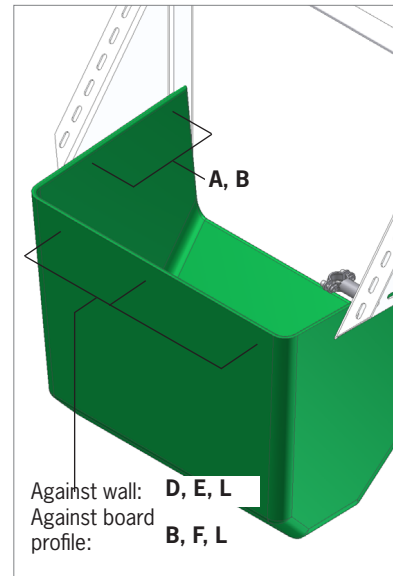

Old farrowing rail

With new flat iron

**It is recommended to use B and C to fit the appropriate attachment.
Alternative option is D.**

Now you can install a plastic or stainless trough.

A	2920481 Flat steel with angle iron
B	30308065 Set screw M8X65 ST
C	33508013 Nut m8
D	9921502 Self drilling screw FZB6,3X38

ACO Funki

Repair kit

Plastic trough in old farrowing rail

2915424
Pipe fitting 1/2" ST

2950484
Water pipe mounting
mounting RF

2960495
Sow feeder, BioForm
Multi trough, plastic

A	36308020 Mushroom headed bolt ST M8X20
B	33508013 Nut ST M8
C	36308025 Mushroom headed bolt ST M8x25
D	34908041 Couch screw ST M8x40
E	39900120 Wall plug 10 mm
F	303080700 Set screw ST M8x70
G	33208001 Top nut ST M8
H	33908001 Lock nut ST M8
J	35600044 Star washer ST 8 mm
K	38508030 Umbraco screw ST M8X30
L	35600058 Nut washer ST M8

ACO Funki

Farrowing pen F207

BioForm Multi trough, with Integrated downpipe

Drill 1 pcs. 70 mm and 4 pcs. 8 mm hole in the marked spots. (They sit on the outer side) right and to left.

Between the integrated downpipes and trough may be sealed with Sikaflex part nr. 23900078. Ordered separately.

If there shall be casted with concrete around the integrated pipe (pos 1) and trough, then place a pipe (pos 3) in the angle and place a temporary brocket 5-10 mm (pos 2) to fix the brocket in the right position while the concrete is being casted.