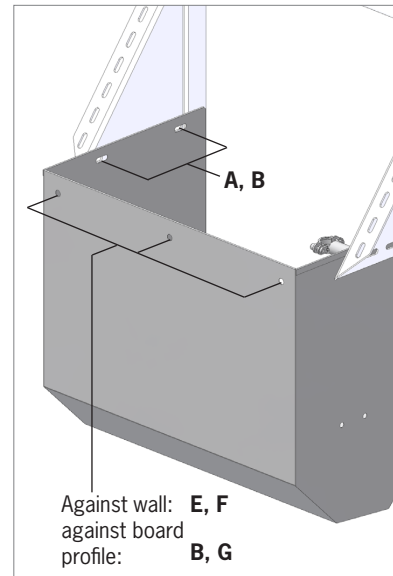

ACO Funki

Repair kit

Stainless steel trough in old farrowing rail

A	30308016 Set screw ST M8X16
B	33508013 Nut RF M8
C	36308020 Mushroom headed bolt ST M8x20
D	30308012 Set screw ST M8x12
E	34908041 Couch screw ST M8x40
F	39900120 Wall plug 10 mm
G	36308050 Mushroom headed bolt ST M8x50
H	33208001 Top nut ST M8
J	35600058 Nut washer ST Ø24/8,4x2
K	38508030 Umbraco screw ST M8X30
L	33908001 Lock nut ST M8
M	35600044 Star washer ST 8 MM