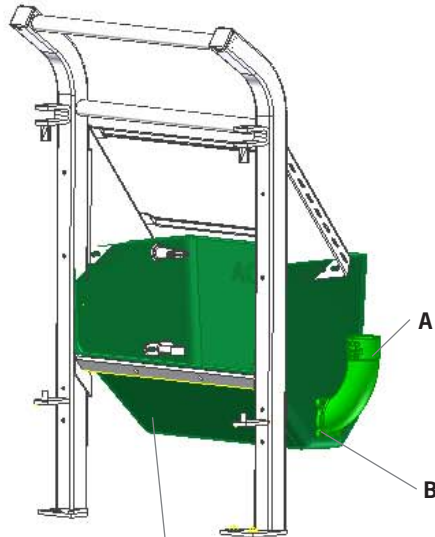

Old farrowing rail

With new flat iron

**It is recommended to use B and C to fit the appropriate attachment.
Alternative option is D.**

Now you can install a plastic or stainless trough.

A	2920481 Flat steel with angle iron
B	30308065 Set screw M8X65 ST
C	33508013 Nut m8
D	9921502 Self drilling screw FZB6,3X38

ACO Funki

Repair kit

Plastic trough in old farrowing rail

2915424
Pipe fitting 1/2" ST

2950484
Water pipe mounting
mounting RF

2960495
Sow feeder, BioForm
Multi trough, plastic

A	36308020 Mushroom headed bolt ST M8X20
B	33508013 Nut ST M8
C	36308025 Mushroom headed bolt ST M8x25
D	34908041 Couch screw ST M8x40
E	39900120 Wall plug 10 mm
F	303080700 Set screw ST M8x70
G	33208001 Top nut ST M8
H	33908001 Lock nut ST M8
J	35600044 Star washer ST 8 mm
K	38508030 Umbraco screw ST M8X30
L	35600058 Nut washer ST M8

ACO Funki

Farrowing pen F207

BioForm Multi trough, with Integrated downpipe

Drill 1 pcs. 70 mm and 4 pcs. 8 mm hole in the marked spots. (They sit on the outer side) right and to left.

Between the integrated downpipes and trough may be sealed with Sikaflex part nr. 23900078. Ordered separately.

If there shall be casted with concrete around the integrated pipe (pos 1) and trough, then place a pipe (pos 3) in the angle and place a temporary brocket 5-10 mm (pos 2) to fix the brocket in the right position while the concrete is being casted.