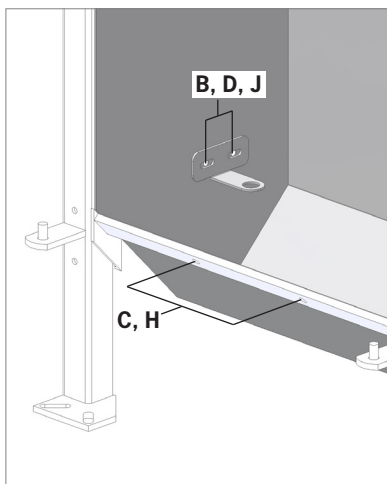

ACO Funki

Repair kit

Stainless steel trough in old farrowing rail

A	30308016 Set screw ST M8X16
B	33508013 Nut RF M8
C	36308020 Mushroom headed bolt ST M8x20
D	30308012 Set screw ST M8x12
E	34908041 Couch screw ST M8x40
F	39900120 Wall plug 10 mm
G	36308050 Mushroom headed bolt ST M8x50
H	33208001 Top nut ST M8
J	35600058 Nut washer ST Ø24/8,4x2
K	38508030 Umbraco screw ST M8X30
L	33908001 Lock nut ST M8
M	35600044 Star washer ST 8 MM