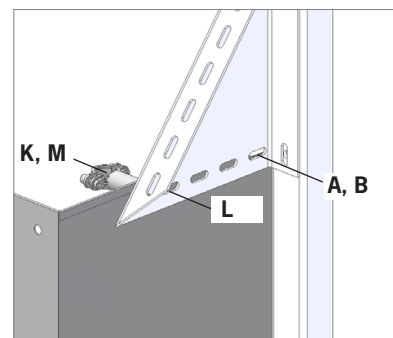

ACO Funki

Repair kit

Stainless steel trough in old farrowing rail

A	30308016 Set screw ST M8X16
B	33508013 Nut RF M8
C	36308020 Mushroom headed bolt ST M8x20
D	30308012 Set screw ST M8x12
E	34908041 Couch screw ST M8x40
F	39900120 Wall plug 10 mm
G	36308050 Mushroom headed bolt ST M8x50
H	33208001 Top nut ST M8
J	35600058 Nut washer ST Ø24/8,4x2
K	38508030 Umbraco screw ST M8X30
L	33908001 Lock nut ST M8
M	35600044 Star washer ST 8 MM