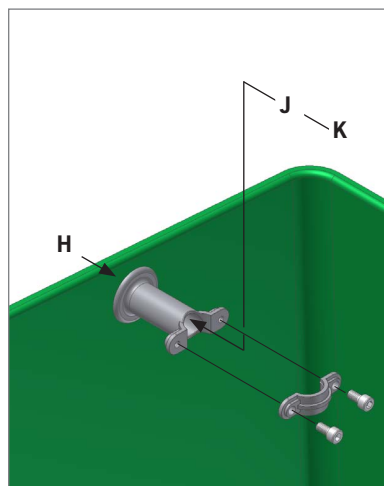

Old farrowing rail

With new flat iron

**It is recommended to use B and C to fit the appropriate attachment.
Alternative option is D.**

Now you can install a plastic or stainless trough.

A	2920481 Flat steel with angle iron
B	30308065 Set screw M8X65 ST
C	33508013 Nut m8
D	9921502 Self drilling screw FZB6,3X38

ACO Funki

Repair kit

Plastic trough in old farrowing rail

2915424
Pipe fitting 1/2" ST

2950484
Water pipe mounting
mounting RF

2960495
Sow feeder, BioForm
Multi trough, plastic

A	36308020 Mushroom headed bolt ST M8X20
B	33508013 Nut ST M8
C	36308025 Mushroom headed bolt ST M8x25
D	34908041 Couch screw ST M8x40
E	39900120 Wall plug 10 mm
F	303080700 Set screw ST M8x70
G	33208001 Top nut ST M8
H	33908001 Lock nut ST M8
J	35600044 Star washer ST 8 mm
K	38508030 Umbraco screw ST M8X30
L	35600058 Nut washer ST M8

ACO Funki

Farrowing pen F207

BioForm Multi trough, with Integrated downpipe

Drill 1 pcs. 70 mm and 4 pcs. 8 mm hole in the marked spots. (They sit on the outer side) right and to left.

Between the integrated downpipes and trough may be sealed with Sikaflex part nr. 23900078. Ordered separately.

If there shall be casted with concrete around the integrated pipe (pos 1) and trough, then place a pipe (pos 3) in the angle and place a temporary brocket 5-10 mm (pos 2) to fix the brocket in the right position while the concrete is being casted.