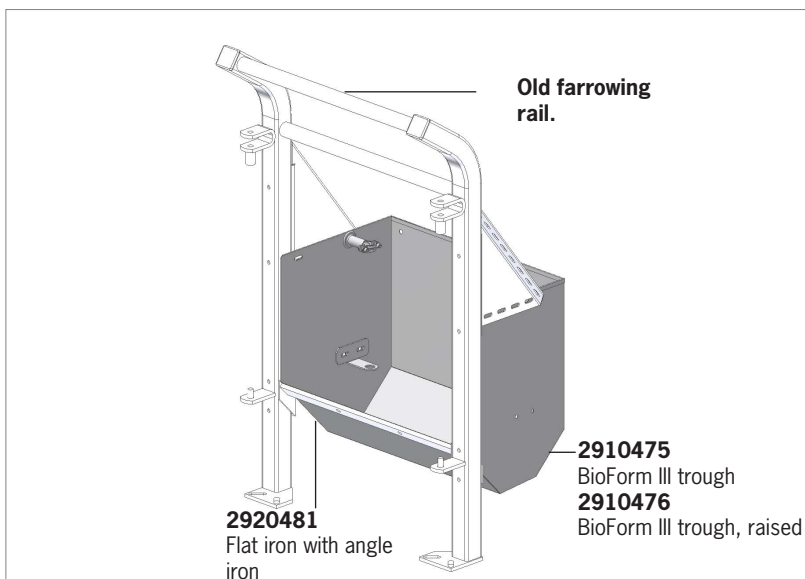

ACO Funki

Repair kit

Stainless steel trough in old farrowing rail

A	30308016 Set screw ST M8X16
B	33508013 Nut RF M8
C	36308020 Mushroom headed bolt ST M8x20
D	30308012 Set screw ST M8x12
E	34908041 Couch screw ST M8x40
F	39900120 Wall plug 10 mm
G	36308050 Mushroom headed bolt ST M8x50
H	33208001 Top nut ST M8
J	35600058 Nut washer ST Ø24/8,4x2
K	38508030 Umbraco screw ST M8X30
L	33908001 Lock nut ST M8
M	35600044 Star washer ST 8 MM