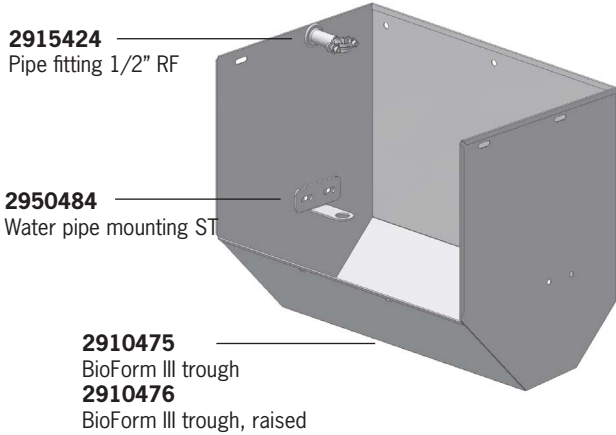

ACO Funki

Repair kit

Stainless steel trough in old farrowing rail

A	30308016 Set screw ST M8X16
B	33508013 Nut RF M8
C	36308020 Mushroom headed bolt ST M8x20
D	30308012 Set screw ST M8x12
E	34908041 Couch screw ST M8x40
F	39900120 Wall plug 10 mm
G	36308050 Mushroom headed bolt ST M8x50
H	33208001 Top nut ST M8
J	35600058 Nut washer ST Ø24/8,4x2
K	38508030 Umbraco screw ST M8X30
L	33908001 Lock nut ST M8
M	35600044 Star washer ST 8 MM