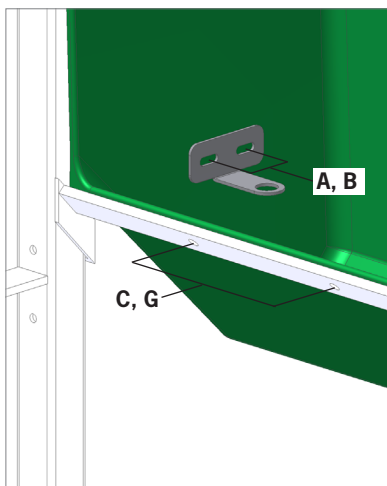

Old farrowing rail

With new flat iron

**It is recommended to use B and C to fit the appropriate attachment.
Alternative option is D.**

Now you can install a plastic or stainless trough.

A	2920481 Flat steel with angle iron
B	30308065 Set screw M8X65 ST
C	33508013 Nut m8
D	9921502 Self drilling screw FZB6,3X38

ACO Funki

Repair kit

Plastic trough in old farrowing rail

2915424
Pipe fitting 1/2" ST

2950484
Water pipe mounting
mounting RF

2960495
Sow feeder, BioForm
Multi trough, plastic

A	36308020 Mushroom headed bolt ST M8X20
B	33508013 Nut ST M8
C	36308025 Mushroom headed bolt ST M8x25
D	34908041 Couch screw ST M8x40
E	39900120 Wall plug 10 mm
F	303080700 Set screw ST M8x70
G	33208001 Top nut ST M8
H	33908001 Lock nut ST M8
J	35600044 Star washer ST 8 mm
K	38508030 Umbraco screw ST M8X30
L	35600058 Nut washer ST M8

ACO Funki

Farrowing pen F207

BioForm Multi trough, with Integrated downpipe

Drill 1 pcs. 70 mm and 4 pcs. 8 mm hole in the marked spots. (They sit on the outer side) right and to left.

Between the integrated downpipes and trough may be sealed with Sikaflex part nr. 23900078. Ordered separately.