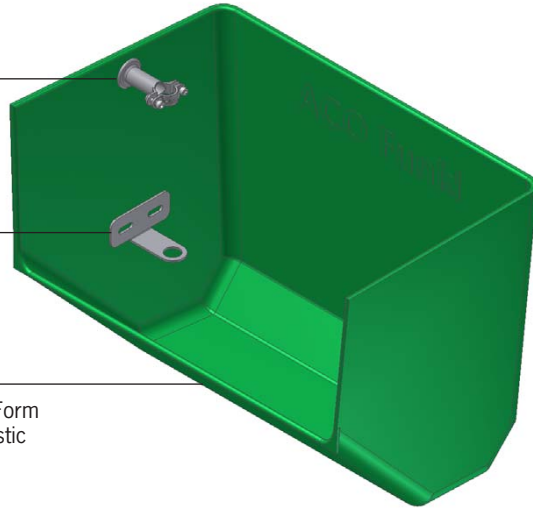

Old farrowing rail

With new flat iron

**It is recommended to use B and C to fit the appropriate attachment.
Alternative option is D.**

Now you can install a plastic or stainless trough.

A	2920481 Flat steel with angle iron
B	30308065 Set screw M8X65 ST
C	33508013 Nut m8
D	9921502 Self drilling screw FZB6,3X38

ACO Funki

Repair kit

Plastic trough in old farrowing rail

2915424
Pipe fitting 1/2" ST

2950484
Water pipe mounting
mounting RF

2960495
Sow feeder, BioForm
Multi trough, plastic

A	36308020 Mushroom headed bolt ST M8X20
B	33508013 Nut ST M8
C	36308025 Mushroom headed bolt ST M8x25
D	34908041 Couch screw ST M8x40
E	39900120 Wall plug 10 mm
F	303080700 Set screw ST M8x70
G	33208001 Top nut ST M8
H	33908001 Lock nut ST M8
J	35600044 Star washer ST 8 mm
K	38508030 Umbraco screw ST M8X30
L	35600058 Nut washer ST M8

ACO Funki

Farrowing pen F207

BioForm Multi trough, with Integrated downpipe

Drill 1 pcs. 70 mm and 4 pcs. 8 mm hole in the marked spots. (They sit on the outer side) right and to left.

Between the integrated downpipes and trough may be sealed with Sikaflex part nr. 23900078. Ordered separately.

If there shall be casted with concrete around the integrated pipe (pos 1) and trough, then place a pipe (pos 3) in the angle and place a temporary brocket 5-10 mm (pos 2) to fix the brocket in the right position while the concrete is being casted.