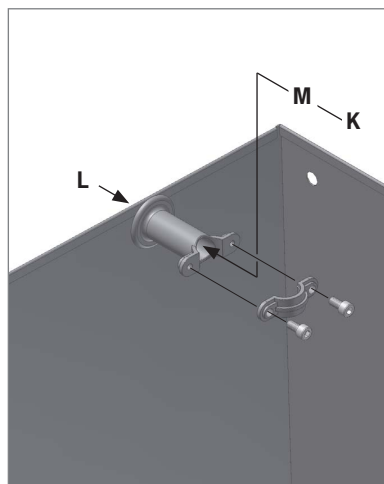

Old farrowing rail

With new flat iron

**It is recommended to use B and C to fit the appropriate attachment.
Alternative option is D.**

Now you can install a plastic or stainless trough.

A	2920481 Flat steel with angle iron
B	30308065 Set screw M8X65 ST
C	33508013 Nut m8
D	9921502 Self drilling screw FZB6,3X38

ACO Funki

Farrowing pen F207

BioForm Multi trough, with Integrated downpipe

Drill 1 pcs. 70 mm and 4 pcs. 8 mm hole in the marked spots. (They sit on the outer side) right and to left.

Between the integrated downpipes and trough may be sealed with Sikaflex part nr. 23900078. Ordered separately.

If there shall be casted with concrete around the integrated pipe (pos 1) and trough, then place a pipe (pos 3) in the angle and place a temporary brocket 5-10 mm (pos 2) to fix the brocket in the right position while the concrete is being casted.

A	0300-259 Integreted downpipe
B	39106020 Connection screw ST 6x20mm

ACO Funki

Repair kit

Stainless steel trough in old farrowing rail

A	30308016 Set screw ST M8X16
B	33508013 Nut RF M8
C	36308020 Mushroom headed bolt ST M8x20
D	30308012 Set screw ST M8x12
E	34908041 Couch screw ST M8x40
F	39900120 Wall plug 10 mm
G	36308050 Mushroom headed bolt ST M8x50
H	33208001 Top nut ST M8
J	35600058 Nut washer ST Ø24/8,4x2
K	38508030 Umbraco screw ST M8X30
L	33908001 Lock nut ST M8
M	35600044 Star washer ST 8 MM