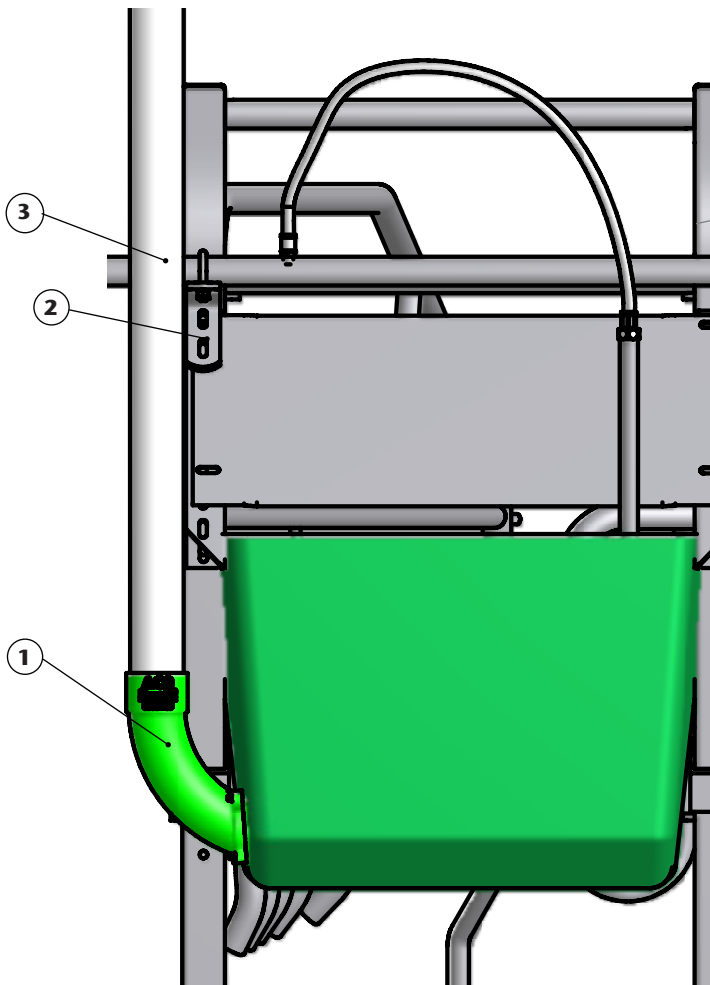

Old farrowing rail

With new flat iron

**It is recommended to use B and C to fit the appropriate attachment.
Alternative option is D.**

Now you can install a plastic or stainless trough.

A	2920481 Flat steel with angle iron
B	30308065 Set screw M8X65 ST
C	33508013 Nut m8
D	9921502 Self drilling screw FZB6,3X38

ACO Funki

Repair kit

Plastic trough in old farrowing rail

2915424
Pipe fitting 1/2" ST

2950484
Water pipe mounting
mounting RF

2960495
Sow feeder, BioForm
Multi trough, plastic

A	36308020 Mushroom headed bolt ST M8X20
B	33508013 Nut ST M8
C	36308025 Mushroom headed bolt ST M8x25
D	34908041 Couch screw ST M8x40
E	39900120 Wall plug 10 mm
F	303080700 Set screw ST M8x70
G	33208001 Top nut ST M8
H	33908001 Lock nut ST M8
J	35600044 Star washer ST 8 mm
K	38508030 Umbraco screw ST M8X30
L	35600058 Nut washer ST M8

ACO Funki

Farrowing pen F207

BioForm Multi trough, with Integrated downpipe

Drill 1 pcs. 70 mm and 4 pcs. 8 mm hole in the marked spots. (They sit on the outer side) right and to left.

Between the integrated downpipes and trough may be sealed with Sikaflex part nr. 23900078. Ordered separately.

If there shall be casted with concrete around the integrated pipe (pos 1) and trough, then place a pipe (pos 3) in the angle and place a temporary brocket 5-10 mm (pos 2) to fix the brocket in the right position while the concrete is being casted.