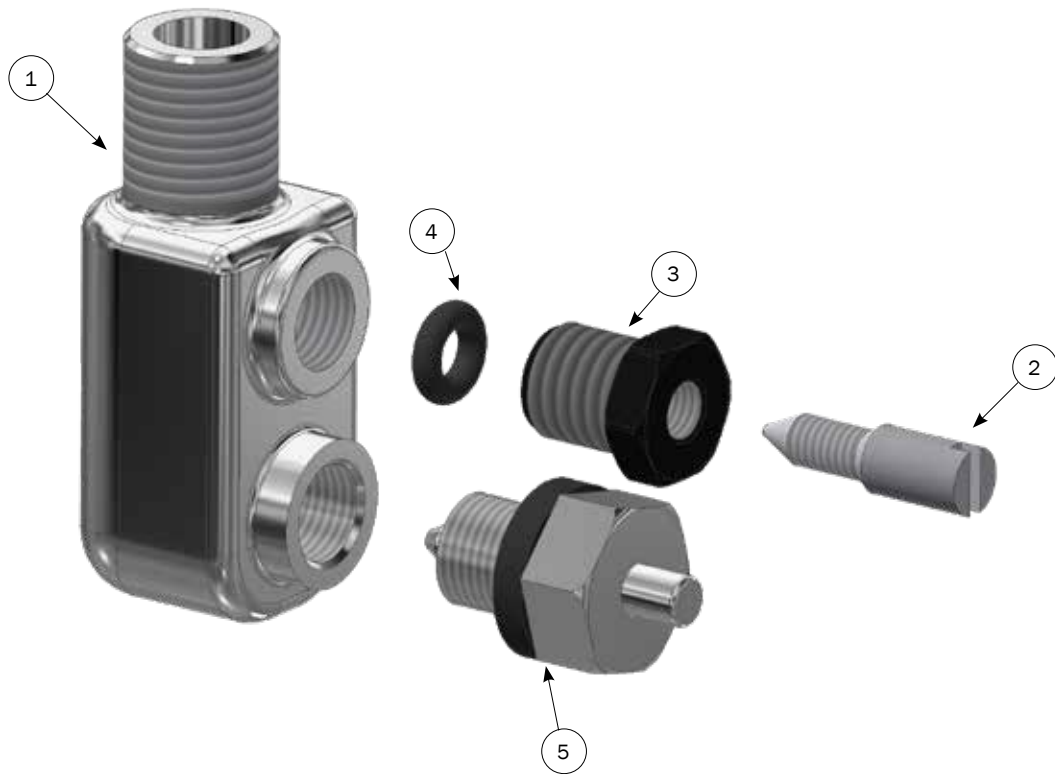

# MOUNTING INSTRUCTION

## Replacement set of stainless valve body and valve

Replacement set			
	Item no.	Description	Pcs.
	2710225	REPLACEMENT SET OF STAINLESS VALVE BODY AND VALVE	
1	2750231	HOUSING FOR VALVE STAINLESS STEEL	1
2	2900628 (25stk.)	ADJUSTMENT SCREW VIP-O-MAT BAG WITH 25 PIECES	1
3	2900653 (25stk.)	HOUSE FOR ADJUSTMENT SCREW	1
4	2900654 (500stk.)	O-RING MEDIUM	1
5	15900007	VIP-O-MAT VALVE STAINLESS STEEL HOUSE	1

## Mounting the valve on the drinking cup