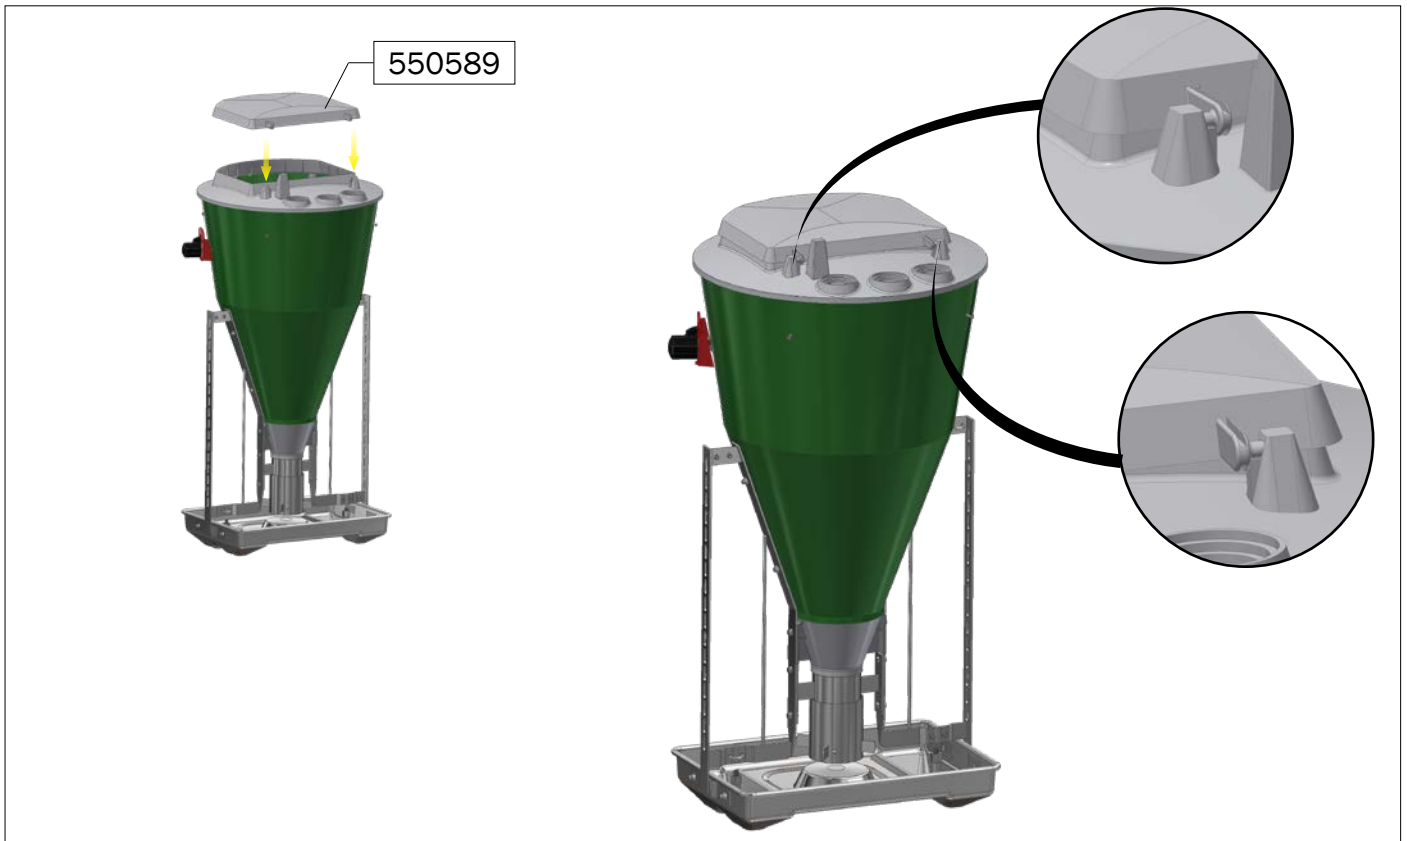

ASSEMBLY INSTRUCTION

7-30 kg
30-120 kg

FUNKI | EGEBJERG

TUBE-O-MAT® NX CLASSIC

ACO FUNKI A/S
Kirkevænget 5
DK-7400 Herning

Tel. +45 9711 9600
www.acofunki.com
www.egebjerg.com

FUNKI

TUBE-O-MAT® NX CLASSIC/ WEAN-TO-FINISH OR FINISHERS

1 pcs. Art no. 0170-201

- 1 pcs. Art no. 550589 →
- 1 pcs. Art no. 550588 →
- 1 pcs. Art no. 550580 →
- 2 pcs. Art no. 73321 →
- 2 pcs. Art no. 70284 →
- 1 pcs. Art no. 72209 →

1 set. Art no. 76080

- 3 pcs. Art no. 61015 →
- 2 pcs. Art no. 61140 →
- 1 pcs. Art no. 61226 →
- 1 pcs. Art no. 72362 →
- 1 set. Art no. 76095 →
- 1 set. Art no. 76096 →