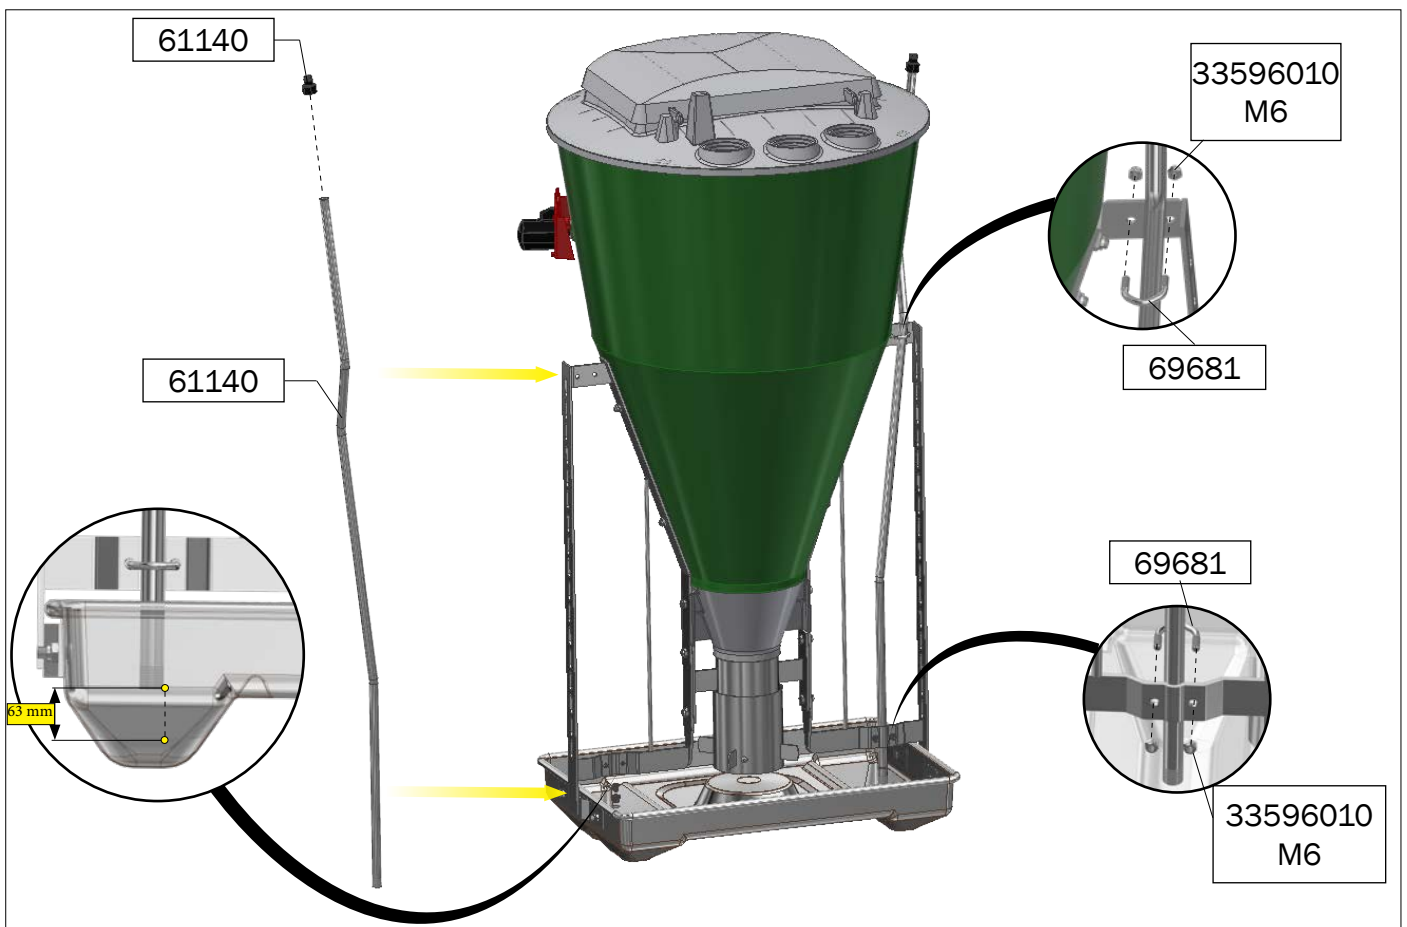

ASSEMBLY INSTRUCTION

7-30 kg
30-120 kg

FUNKI | EGEBJERG

TUBE-O-MAT® NX CLASSIC

ACO FUNKI A/S
Kirkevænget 5
DK-7400 Herning

Tel. +45 9711 9600
www.acofunki.com
www.egebjerg.com

FUNKI

TUBE-O-MAT® NX CLASSIC/ WEAN-TO-FINISH OR FINISHERS

1 pcs. Art no. 0170-201

- 1 pcs. Art no. 550589 →
- 1 pcs. Art no. 550588 →
- 1 pcs. Art no. 550580 →
- 2 pcs. Art no. 73321 →
- 2 pcs. Art no. 70284 →
- 1 pcs. Art no. 72209 →

1 set. Art no. 76080

- 3 pcs. Art no. 61015 →
- 2 pcs. Art no. 61140 →
- 1 pcs. Art no. 61226 →
- 1 pcs. Art no. 72362 →
- 1 set. Art no. 76095 →
- 1 set. Art no. 76096 →