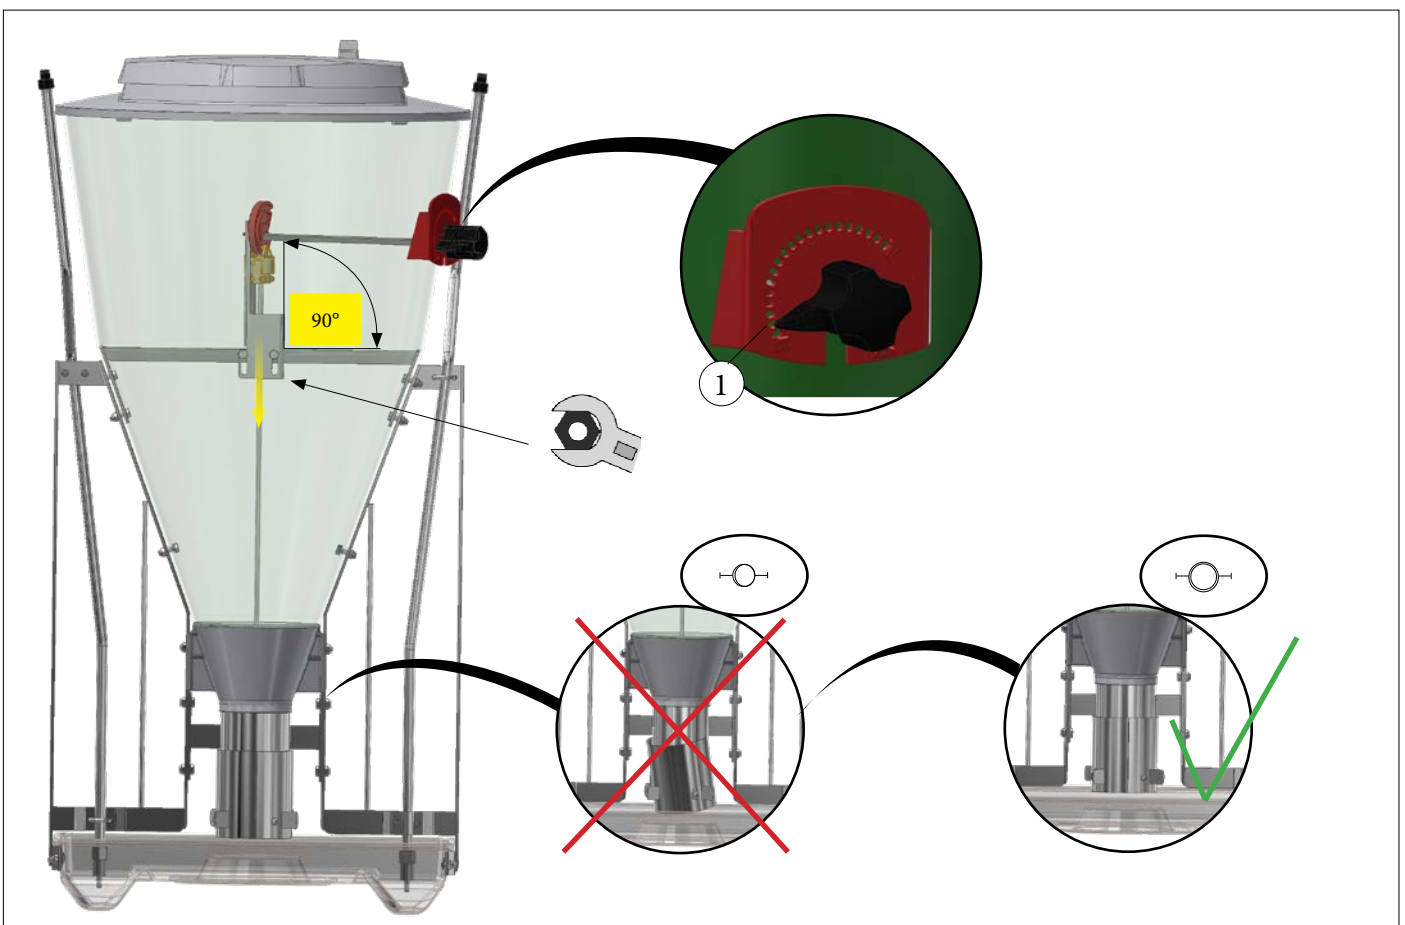

ASSEMBLY INSTRUCTION

7-30 kg
30-120 kg

FUNKI | EGEBJERG

TUBE-O-MAT® NX CLASSIC

ACO FUNKI A/S
Kirkevænget 5
DK-7400 Herning

Tel. +45 9711 9600
www.acofunki.com
www.egebjerg.com

FUNKI

TUBE-O-MAT® NX CLASSIC/ WEAN-TO-FINISH OR FINISHERS

1 pcs. Art no. 0170-201

- 1 pcs. Art no. 550589 →
- 1 pcs. Art no. 550588 →
- 1 pcs. Art no. 550580 →
- 2 pcs. Art no. 73321 →
- 2 pcs. Art no. 70284 →
- 1 pcs. Art no. 72209 →

1 set. Art no. 76080

- 3 pcs. Art no. 61015 →
- 2 pcs. Art no. 61140 →
- 1 pcs. Art no. 61226 →
- 1 pcs. Art no. 72362 →
- 1 set. Art no. 76095 →
- 1 set. Art no. 76096 →