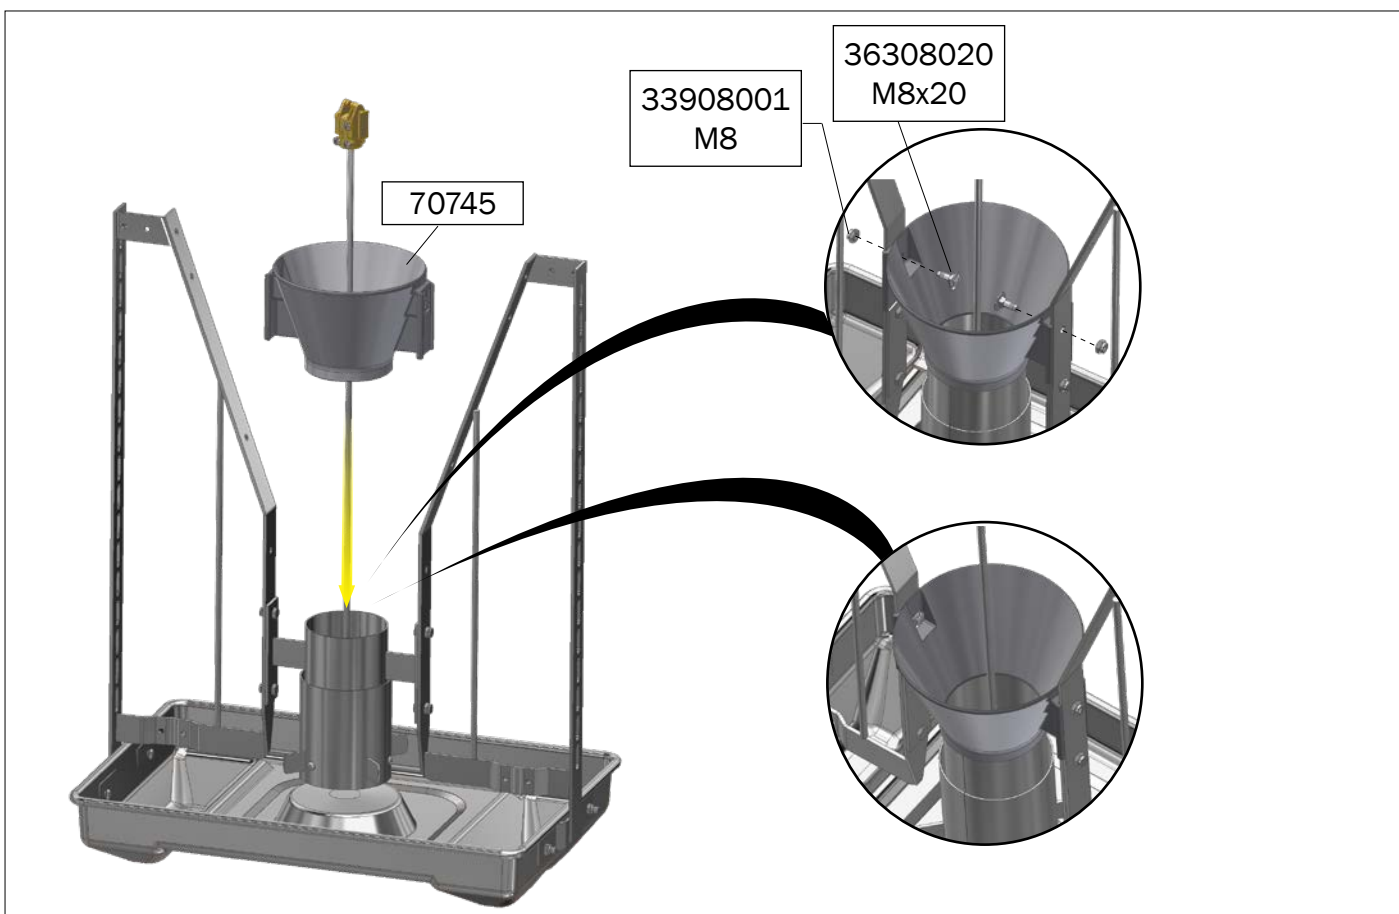

ASSEMBLY INSTRUCTION

7-30 kg
30-120 kg

FUNKI | EGEBJERG

TUBE-O-MAT® NX CLASSIC

ACO FUNKI A/S
Kirkevænget 5
DK-7400 Herning

Tel. +45 9711 9600
www.acofunki.com
www.egebjerg.com

FUNKI

TUBE-O-MAT® NX CLASSIC/ WEAN-TO-FINISH OR FINISHERS

1 pcs. Art no. 0170-201

- 1 pcs. Art no. 550589 →
- 1 pcs. Art no. 550588 →
- 1 pcs. Art no. 550580 →
- 2 pcs. Art no. 73321 →
- 2 pcs. Art no. 70284 →
- 1 pcs. Art no. 72209 →

1 set. Art no. 76080

- 3 pcs. Art no. 61015 →
- 2 pcs. Art no. 61140 →
- 1 pcs. Art no. 61226 →
- 1 pcs. Art no. 72362 →
- 1 set. Art no. 76095 →
- 1 set. Art no. 76096 →