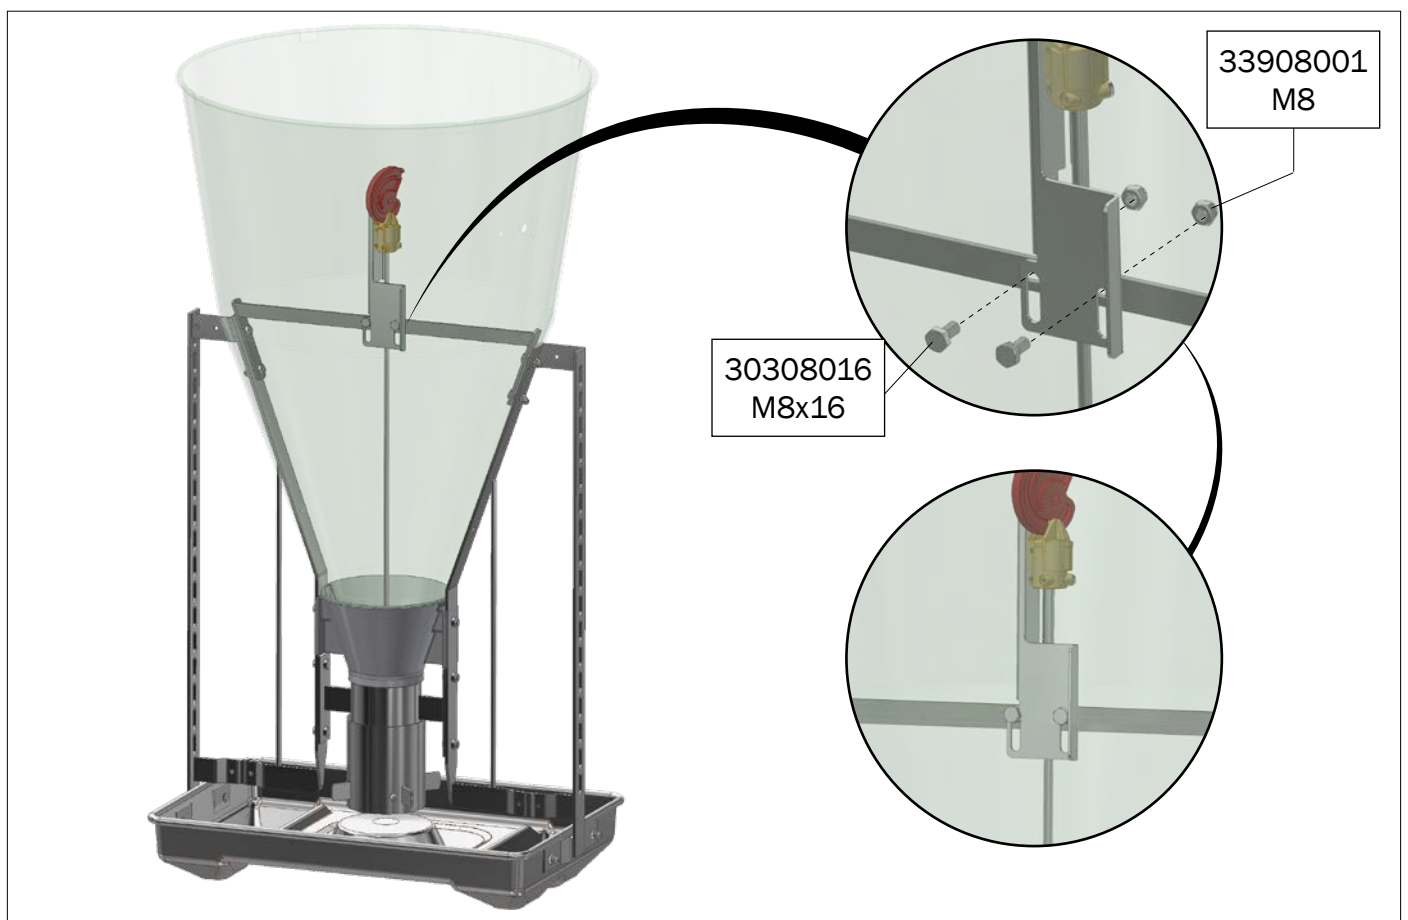

ASSEMBLY INSTRUCTION

7-30 kg
30-120 kg

FUNKI | EGEBJERG

TUBE-O-MAT® NX CLASSIC

ACO FUNKI A/S
Kirkevænget 5
DK-7400 Herning

Tel. +45 9711 9600
www.acofunki.com
www.egebjerg.com

FUNKI

TUBE-O-MAT® NX CLASSIC/ WEAN-TO-FINISH OR FINISHERS

1 pcs. Art no. 0170-201

- 1 pcs. Art no. 550589 →
- 1 pcs. Art no. 550588 →
- 1 pcs. Art no. 550580 →
- 2 pcs. Art no. 73321 →
- 2 pcs. Art no. 70284 →
- 1 pcs. Art no. 72209 →

1 set. Art no. 76080

- 3 pcs. Art no. 61015 →
- 2 pcs. Art no. 61140 →
- 1 pcs. Art no. 61226 →
- 1 pcs. Art no. 72362 →
- 1 set. Art no. 76095 →
- 1 set. Art no. 76096 →