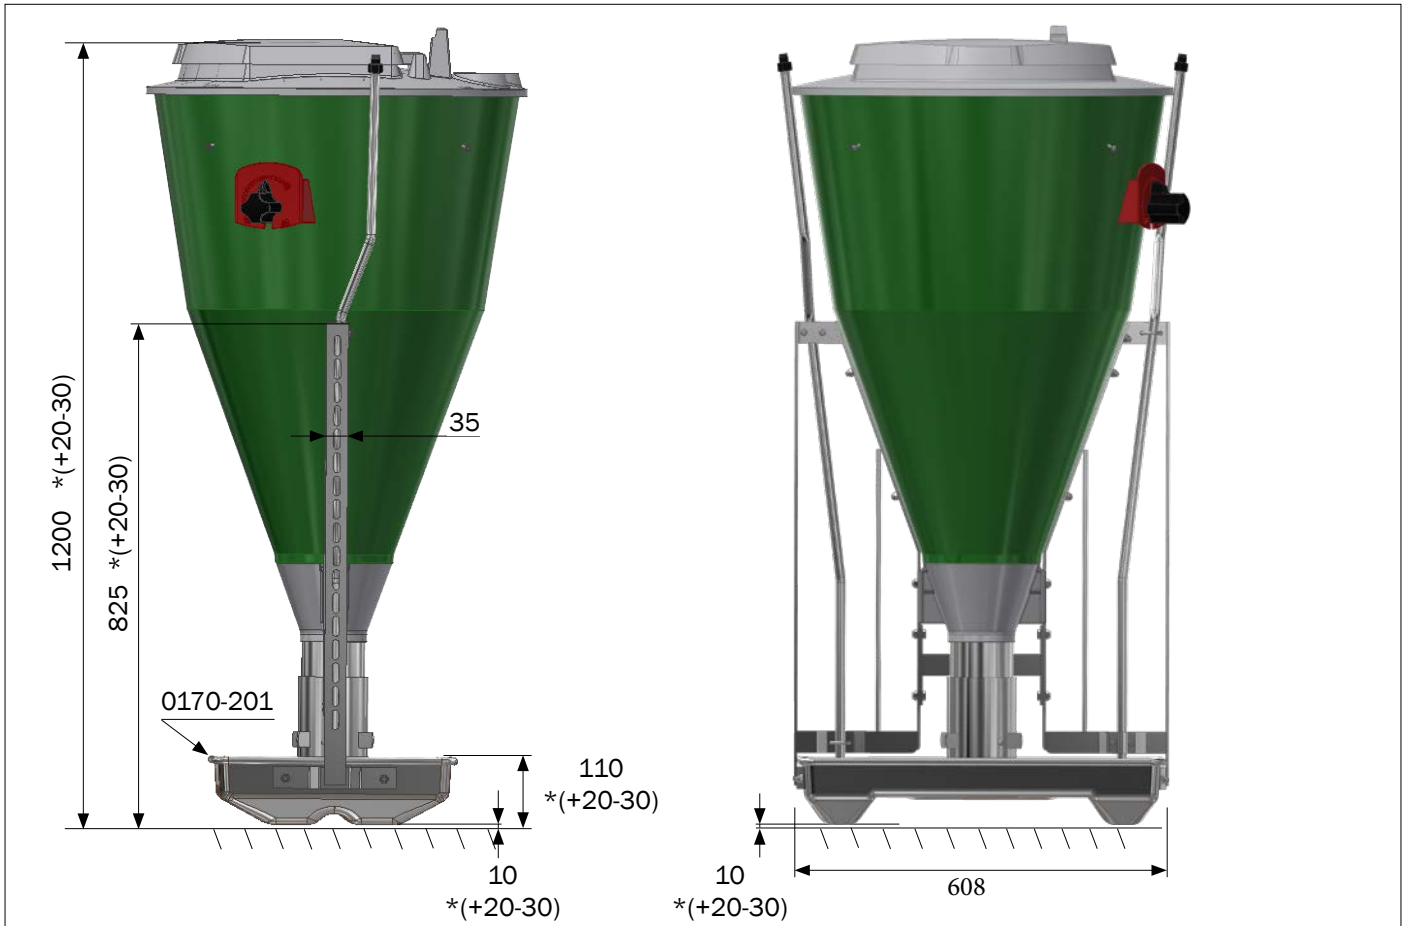

ASSEMBLY INSTRUCTION

7-30 kg
30-120 kg

FUNKI | EGEBJERG

TUBE-O-MAT® NX CLASSIC

ACO FUNKI A/S
Kirkevænget 5
DK-7400 Herning

Tel. +45 9711 9600
www.acofunki.com
www.egebjerg.com

FUNKI

TUBE-O-MAT® NX CLASSIC/ WEAN-TO-FINISH OR FINISHERS

1 pcs. Art no. 0170-201

- 1 pcs. Art no. 550589 →
- 1 pcs. Art no. 550588 →
- 1 pcs. Art no. 550580 →
- 2 pcs. Art no. 73321 →
- 2 pcs. Art no. 70284 →
- 1 pcs. Art no. 72209 →

1 set. Art no. 76080

- 3 pcs. Art no. 61015 →
- 2 pcs. Art no. 61140 →
- 1 pcs. Art no. 61226 →
- 1 pcs. Art no. 72362 →
- 1 set. Art no. 76095 →
- 1 set. Art no. 76096 →