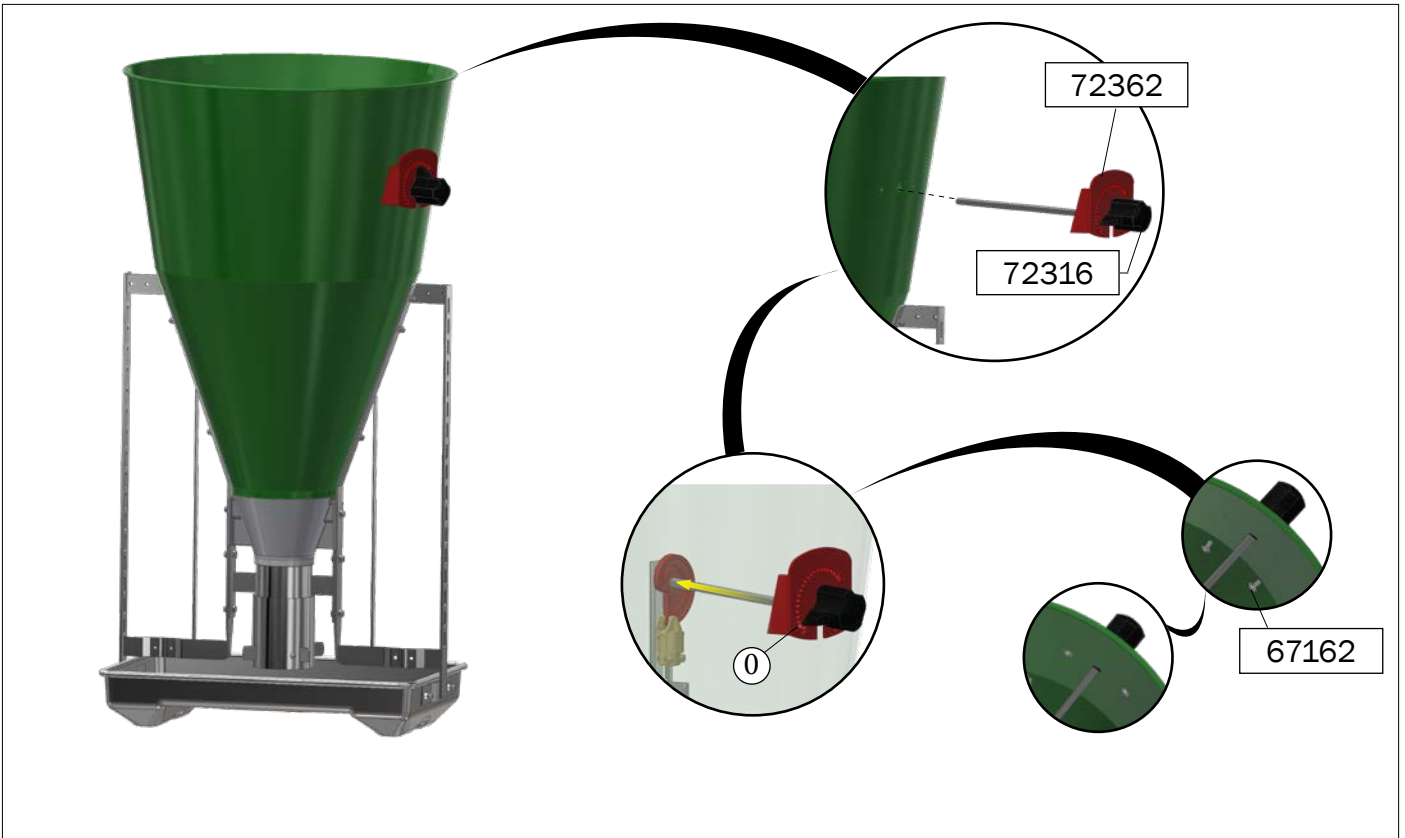

ASSEMBLY INSTRUCTION

7-30 kg
30-120 kg

FUNKI | EGEBJERG

TUBE-O-MAT® NX CLASSIC

ACO FUNKI A/S
Kirkevænget 5
DK-7400 Herning

Tel. +45 9711 9600
www.acofunki.com
www.egebjerg.com

FUNKI

TUBE-O-MAT® NX CLASSIC/ WEAN-TO-FINISH OR FINISHERS

1 pcs. Art no. 0170-201

- 1 pcs. Art no. 550589 →
- 1 pcs. Art no. 550588 →
- 1 pcs. Art no. 550580 →
- 2 pcs. Art no. 73321 →
- 2 pcs. Art no. 70284 →
- 1 pcs. Art no. 72209 →

1 set. Art no. 76080

- 3 pcs. Art no. 61015 →
- 2 pcs. Art no. 61140 →
- 1 pcs. Art no. 61226 →
- 1 pcs. Art no. 72362 →
- 1 set. Art no. 76095 →
- 1 set. Art no. 76096 →