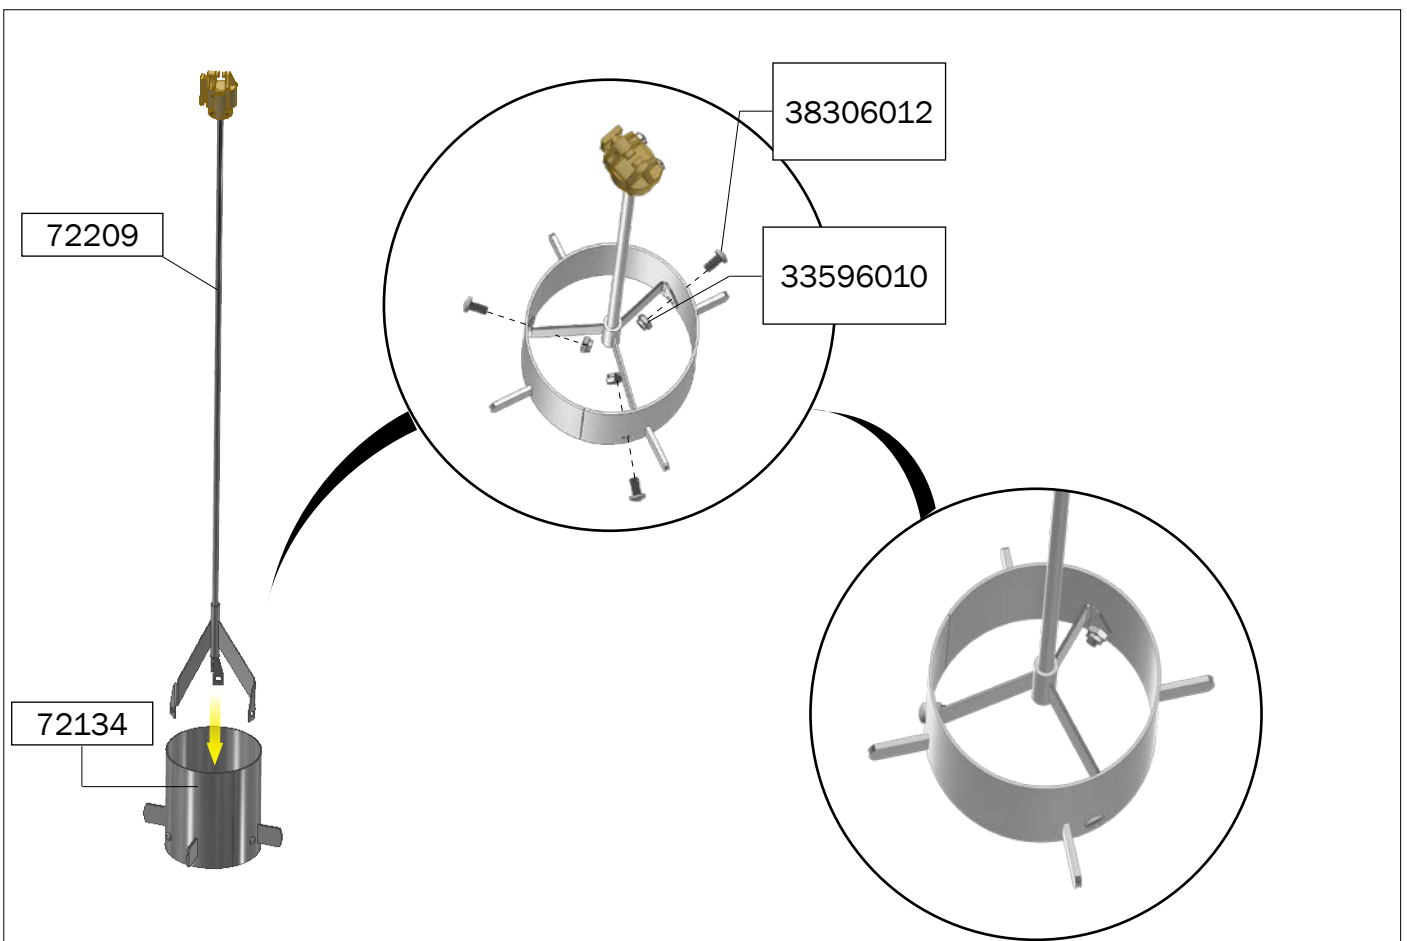

ASSEMBLY INSTRUCTION

7-30 kg
30-120 kg

FUNKI | EGEBJERG

TUBE-O-MAT® NX CLASSIC

ACO FUNKI A/S
Kirkevænget 5
DK-7400 Herning

Tel. +45 9711 9600
www.acofunki.com
www.egebjerg.com

FUNKI

TUBE-O-MAT® NX CLASSIC/ WEAN-TO-FINISH OR FINISHERS

1 pcs. Art no. 0170-201

- 1 pcs. Art no. 550589 →
- 1 pcs. Art no. 550588 →
- 1 pcs. Art no. 550580 →
- 2 pcs. Art no. 73321 →
- 2 pcs. Art no. 70284 →
- 1 pcs. Art no. 72209 →

1 set. Art no. 76080

- 3 pcs. Art no. 61015 →
- 2 pcs. Art no. 61140 →
- 1 pcs. Art no. 61226 →
- 1 pcs. Art no. 72362 →
- 1 set. Art no. 76095 →
- 1 set. Art no. 76096 →