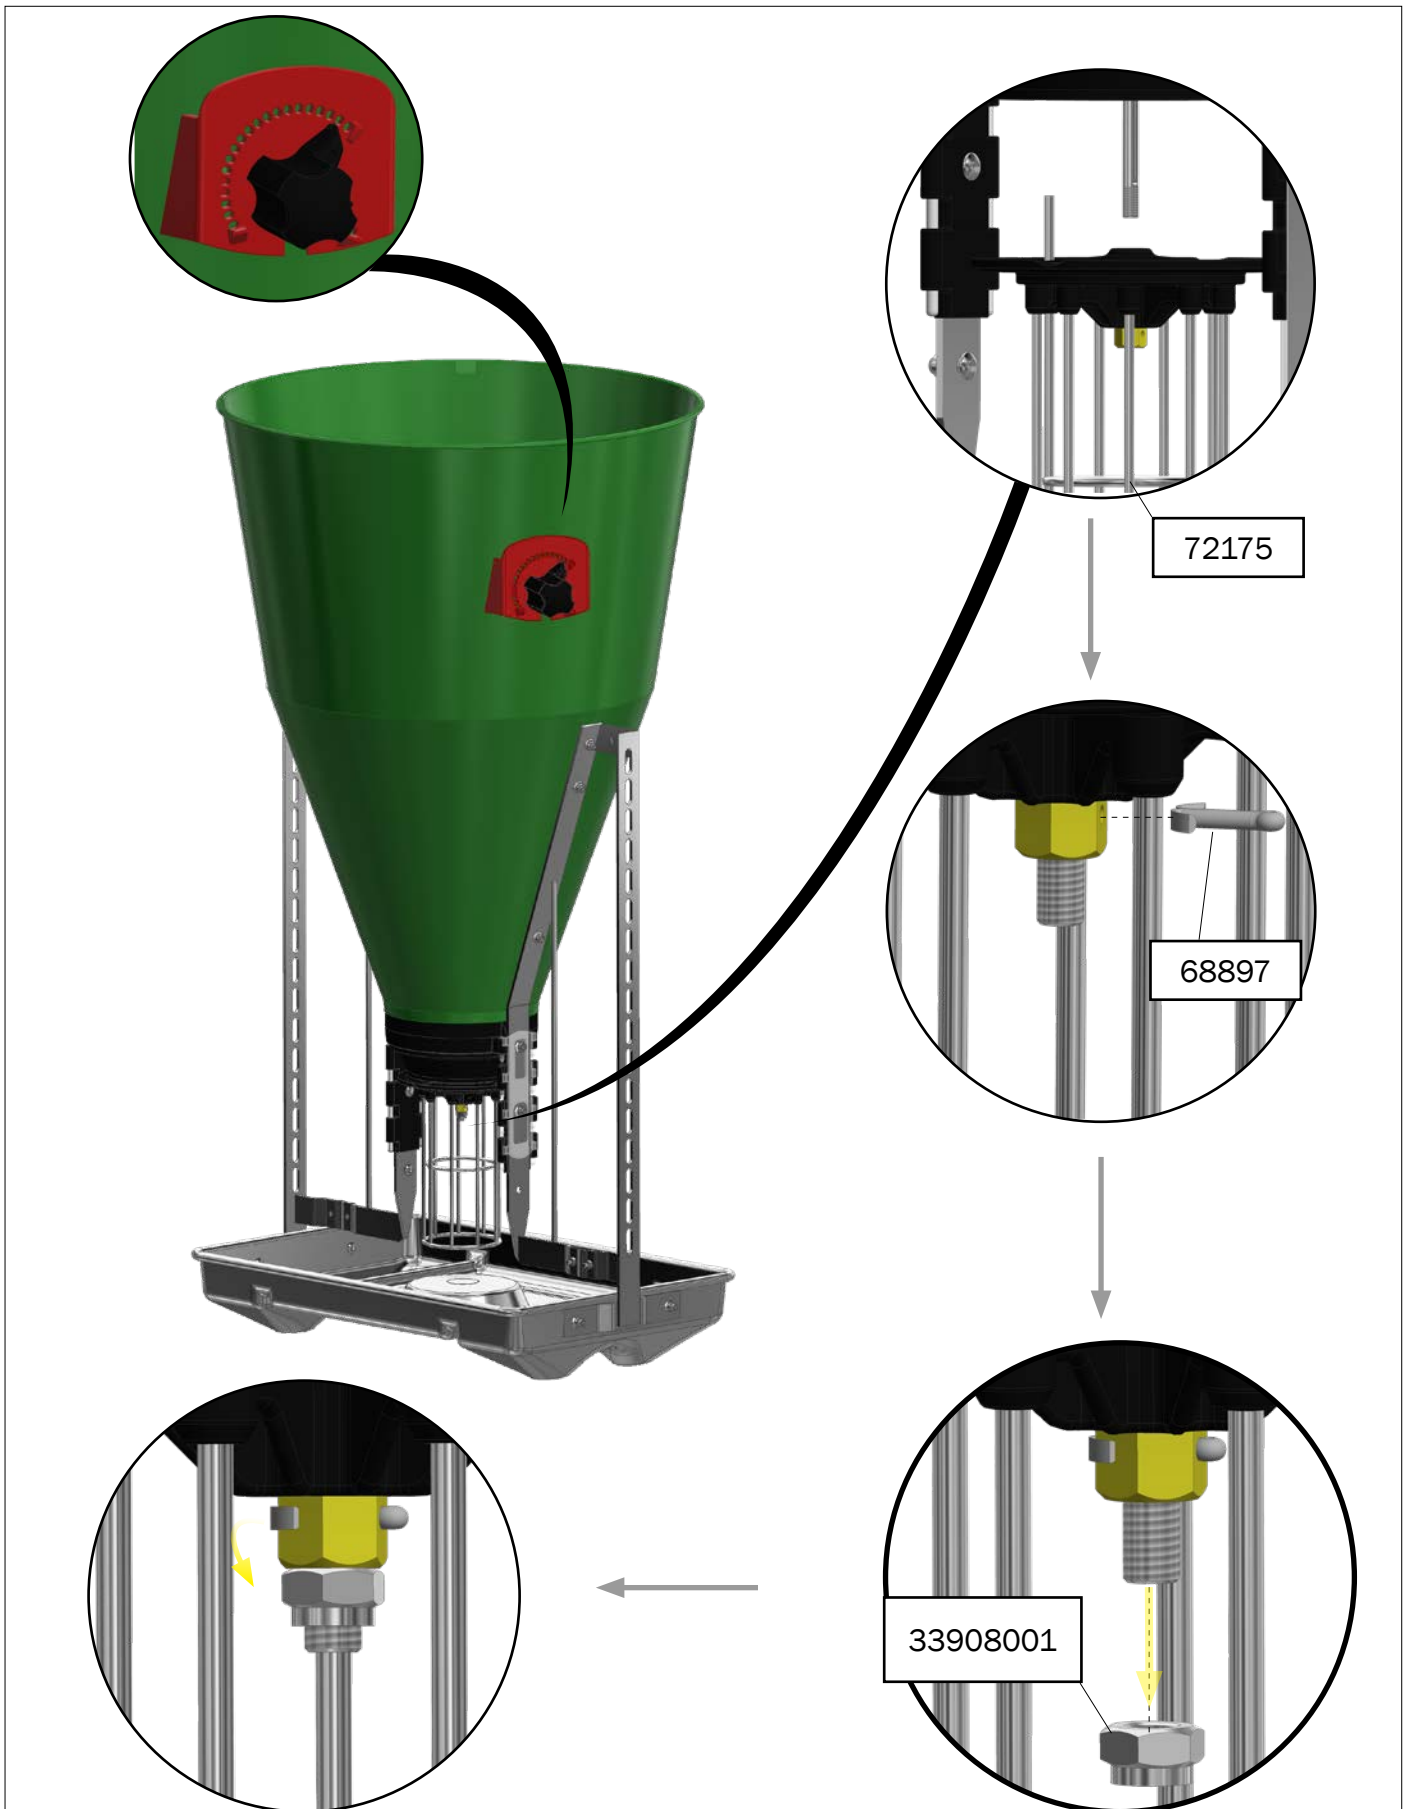

# ASSEMBLY INSTRUCTION

7-30 kg  
30-120 kg

FUNKI | EGEBJERG

1 pcs. Art no. 0170-201

- 1 pcs. Art no. 550589 →
- 1 pcs. Art no. 550588 →
- 1 pcs. Art no. 550580 →
- 2 pcs. Art no. 73321 →
- 2 pcs. Art no. 70284 →
- 1 pcs. Art no. 72235 →

**1 set. Art no. 76080**

- 3 pcs. Art no. 61015 →
- 2 pcs. Art no. 61140 →
- 1 pcs. Art no. 61226 →
- 1 pcs. Art no. 72362 →
- 1 set. Art no. 76095 →
- 1 set. Art no. 76096 →