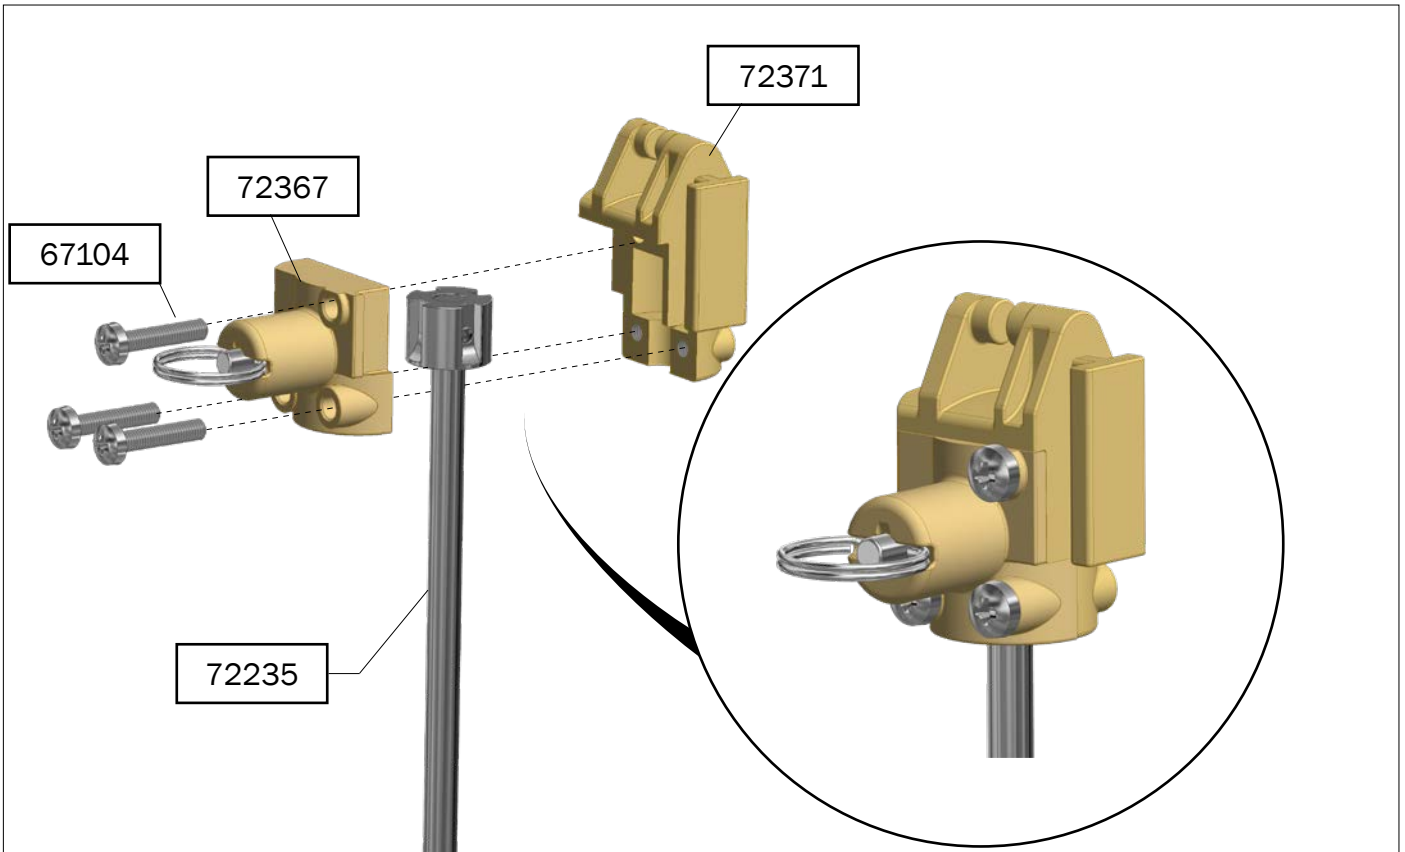

# ASSEMBLY INSTRUCTION

7-30 kg  
30-120 kg

FUNKI | EGEBJERG

1 pcs. Art no. 0170-201

- 1 pcs. Art no. 550589 →
- 1 pcs. Art no. 550588 →
- 1 pcs. Art no. 550580 →
- 2 pcs. Art no. 73321 →
- 2 pcs. Art no. 70284 →
- 1 pcs. Art no. 72235 →

**1 set. Art no. 76080**

- 3 pcs. Art no. 61015 →
- 2 pcs. Art no. 61140 →
- 1 pcs. Art no. 61226 →
- 1 pcs. Art no. 72362 →
- 1 set. Art no. 76095 →
- 1 set. Art no. 76096 →