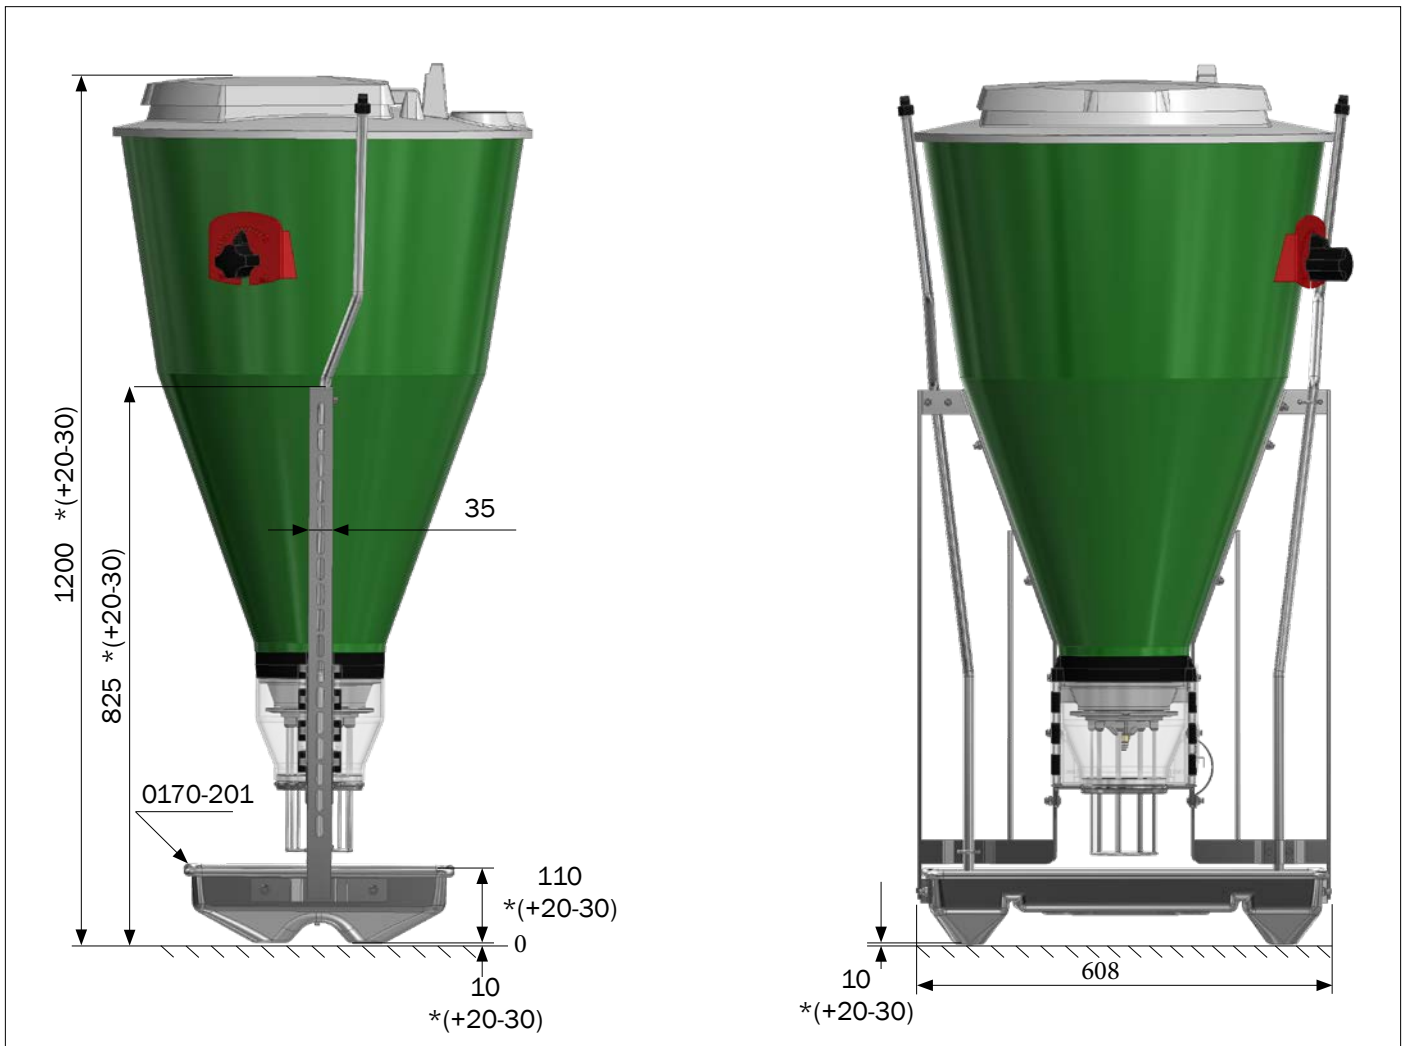

1 pcs. Art no. 0170-201