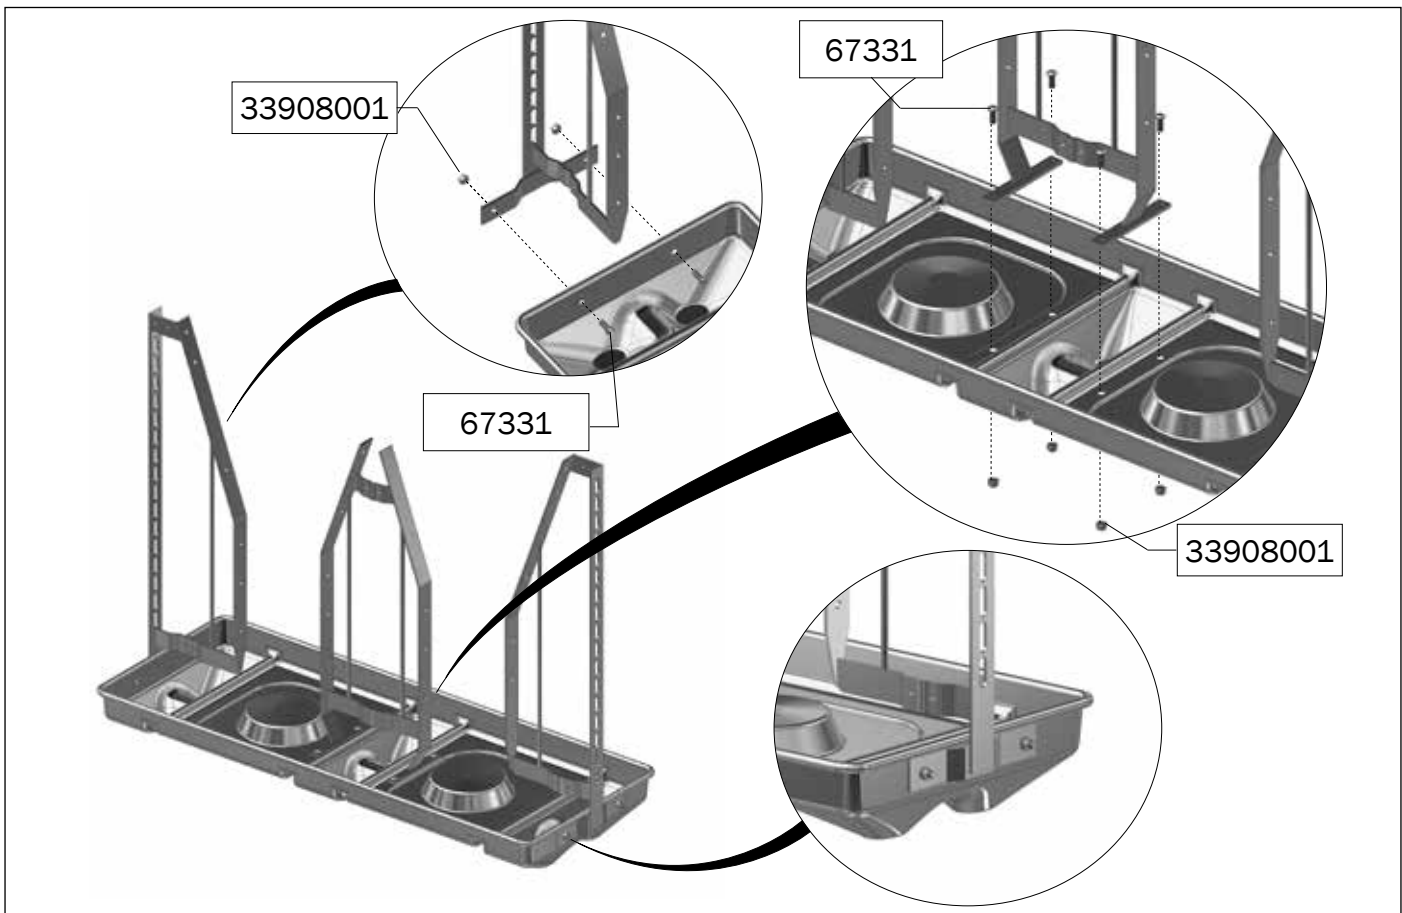

ASSEMBLY INSTRUCTION

TUBE-O-MAT® VI+ JUMBO

ACO FUNKI A/S
Kirkevænget 5
DK-7400 Herning

Tel. +45 9711 9600
www.acofunki.com
www.egebjerg.com

7-30 kg

*30-120 kg

1 pcs. Art no. 0170-202

1 pcs. Art no. 73720

2 pcs. Art no. 70723

1 pcs. Art no. 70666

2 pcs. Art no. 73322

1 pcs. Art no. 73324

2 pcs. Art no. 72235

2 pcs. Art no. 70284

1 set. Art no. 76076

- 3 pcs. Art no. 61015
- 3 pcs. Art no. 61140
- 1 pcs. Art no. 61310
- 2 pcs. Art no. 72362
- 2 pcs. Art no. 73700
- 4 pcs. Art no. 73701
- 2 pcs. Art no. 73711
- 2 pcs. Art no. 73712
- 1 pcs. Art no. 73721
- 1 pcs. Art no. 73722
- 2 pcs. Art no. 73723
- 2 set. Art no. 76091
- 1 set. Art no. 76092