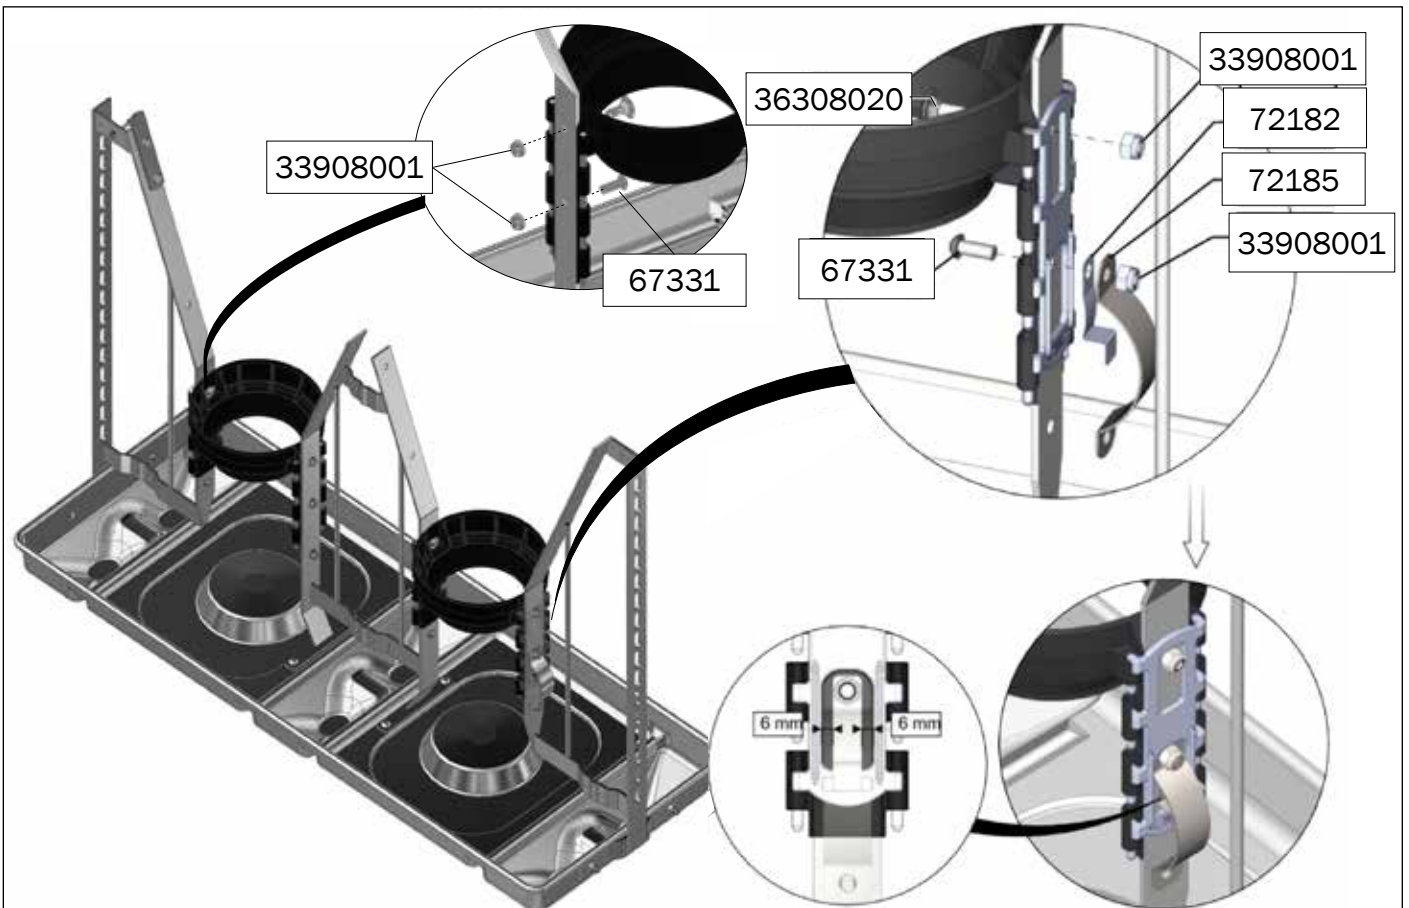

ASSEMBLY INSTRUCTION

TUBE-O-MAT® VI+ JUMBO

ACO FUNKI A/S
Kirkevænget 5
DK-7400 Herning

Tel. +45 9711 9600
www.acofunki.com
www.egebjerg.com

7-30 kg

*30-120 kg

1 pcs. Art no. 0170-202

1 pcs. Art no. 73720

2 pcs. Art no. 70723

1 pcs. Art no. 70666

2 pcs. Art no. 73322

1 pcs. Art no. 73324

2 pcs. Art no. 72235

2 pcs. Art no. 70284

1 set. Art no. 76076

- 3 pcs. Art no. 61015
- 3 pcs. Art no. 61140
- 1 pcs. Art no. 61310
- 2 pcs. Art no. 72362
- 2 pcs. Art no. 73700
- 4 pcs. Art no. 73701
- 2 pcs. Art no. 73711
- 2 pcs. Art no. 73712
- 1 pcs. Art no. 73721
- 1 pcs. Art no. 73722
- 2 pcs. Art no. 73723
- 2 set. Art no. 76091
- 1 set. Art no. 76092