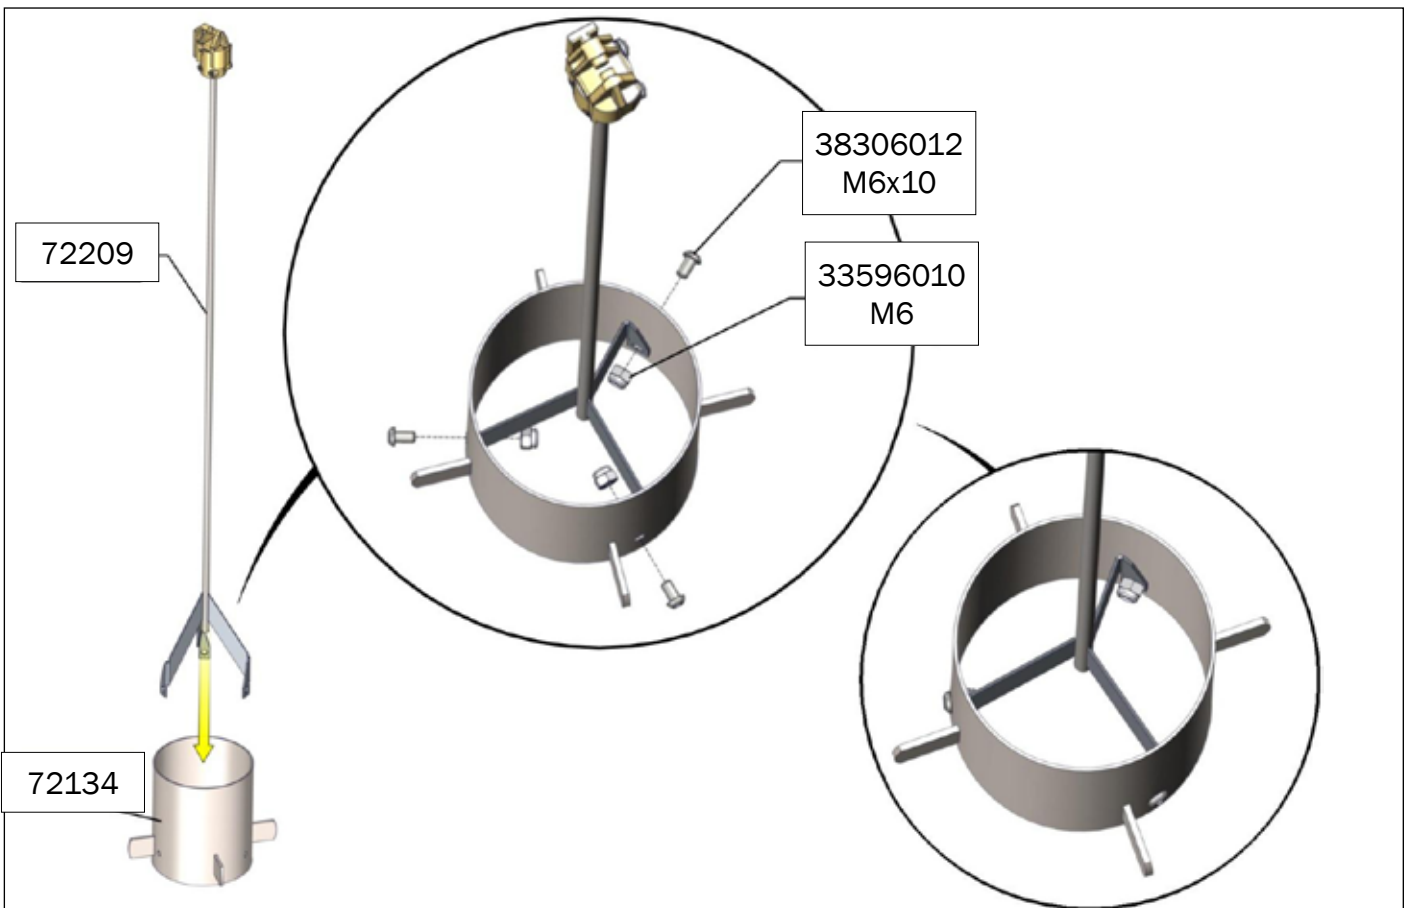

ASSEMBLY INSTRUCTION

TUBE-O-MAT® LTD CLASSIC

ACO FUNKI A/S
Kirkevænget 5
DK-7400 Herning

Tel. +45 9711 9600
www.acofunki.com
www.egebjerg.com

7-30 kg

*30-120 kg

1 pcs. Art no. 0170-201

- 1 pcs. Art no. 89458 →
- 1 pcs. Art no. 89462 →
- 1 pcs. Art no. 70710 →
- 2 pcs. Art no. 73321 →
- 2 pcs. Art no. 70284 →
- 1 pcs. Art no. 72209 →