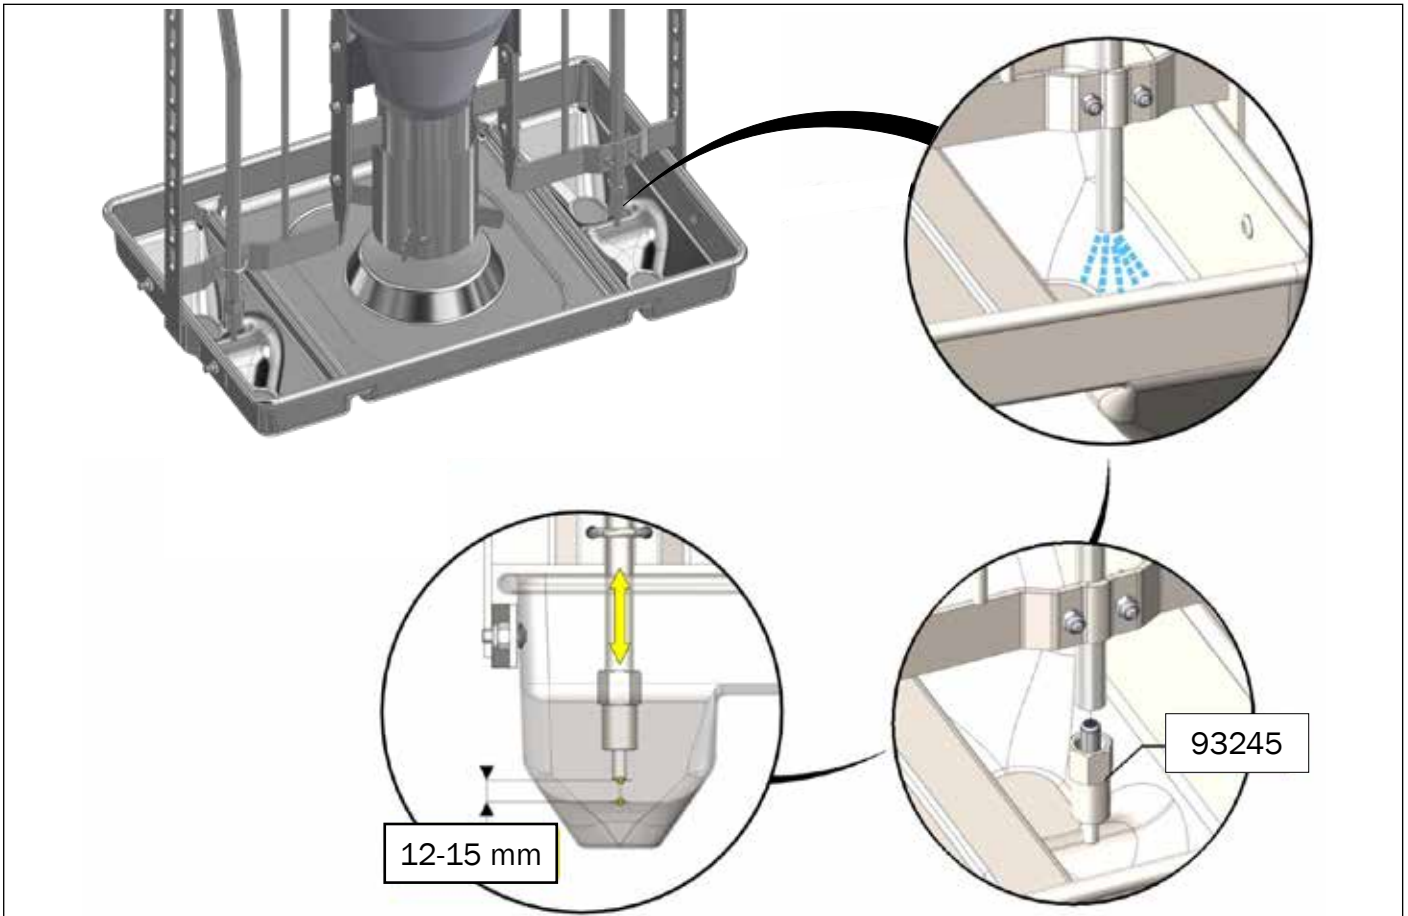

ASSEMBLY INSTRUCTION

TUBE-O-MAT® LTD CLASSIC

ACO FUNKI A/S
Kirkevænget 5
DK-7400 Herning

Tel. +45 9711 9600
www.acofunki.com
www.egebjerg.com

7-30 kg

*30-120 kg

1 pcs. Art no. 0170-201

- 1 pcs. Art no. 89458 →
- 1 pcs. Art no. 89462 →
- 1 pcs. Art no. 70710 →
- 2 pcs. Art no. 73321 →
- 2 pcs. Art no. 70284 →
- 1 pcs. Art no. 72209 →