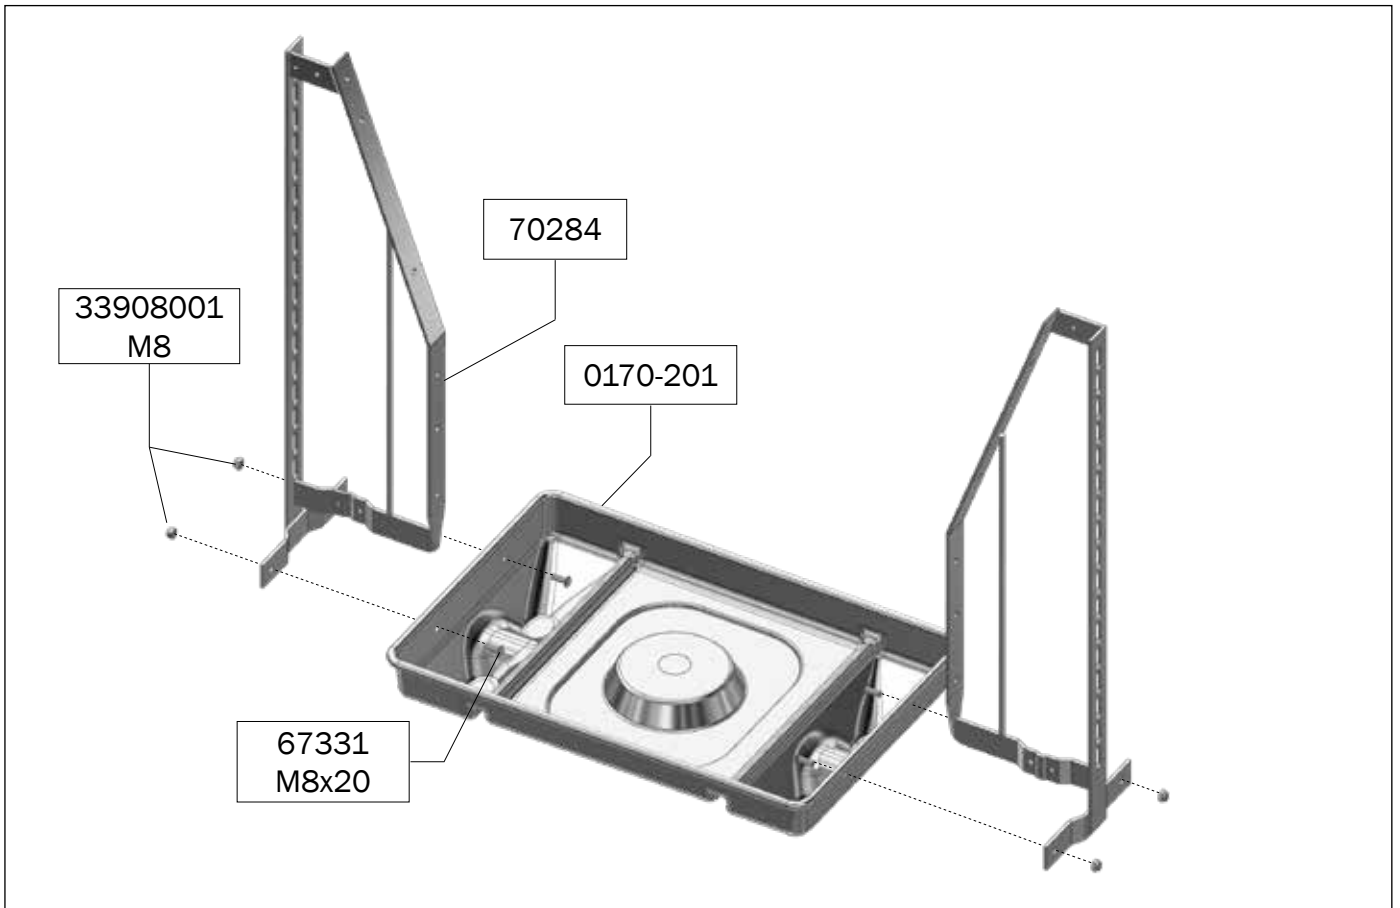

ASSEMBLY INSTRUCTION

TUBE-O-MAT® LTD CLASSIC

ACO FUNKI A/S
Kirkevænget 5
DK-7400 Herning

Tel. +45 9711 9600
www.acofunki.com
www.egebjerg.com

7-30 kg

*30-120 kg

1 pcs. Art no. 0170-201

- 1 pcs. Art no. 89458 →
- 1 pcs. Art no. 89462 →
- 1 pcs. Art no. 70710 →
- 2 pcs. Art no. 73321 →
- 2 pcs. Art no. 70284 →
- 1 pcs. Art no. 72209 →