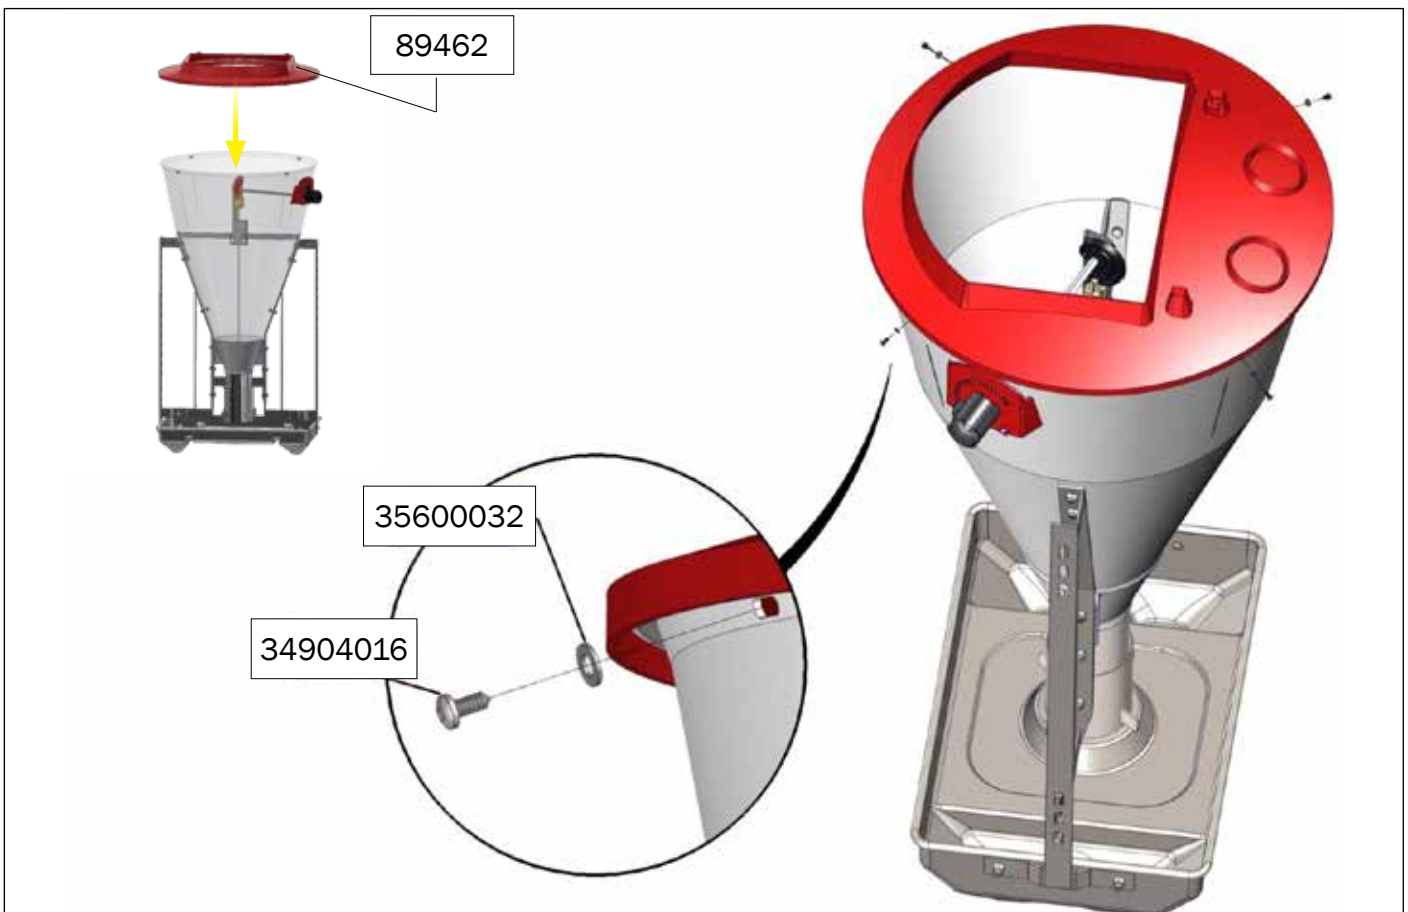

ASSEMBLY INSTRUCTION

TUBE-O-MAT® LTD CLASSIC

ACO FUNKI A/S
Kirkevænget 5
DK-7400 Herning

Tel. +45 9711 9600
www.acofunki.com
www.egebjerg.com

7-30 kg

*30-120 kg

1 pcs. Art no. 0170-201

- 1 pcs. Art no. 89458 →
- 1 pcs. Art no. 89462 →
- 1 pcs. Art no. 70710 →
- 2 pcs. Art no. 73321 →
- 2 pcs. Art no. 70284 →
- 1 pcs. Art no. 72209 →