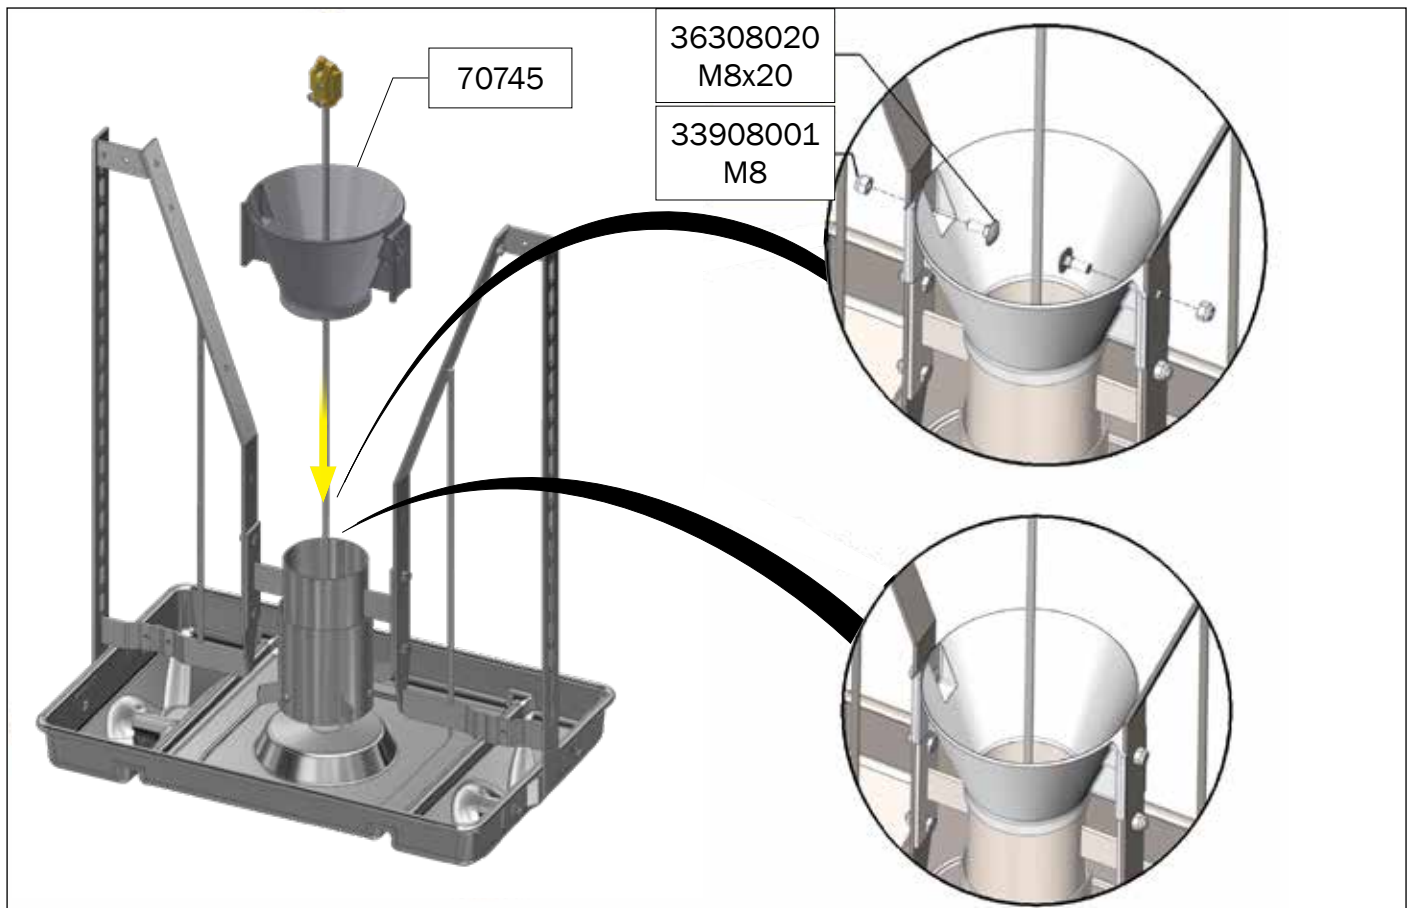

ASSEMBLY INSTRUCTION

TUBE-O-MAT® LTD CLASSIC

ACO FUNKI A/S
Kirkevænget 5
DK-7400 Herning

Tel. +45 9711 9600
www.acofunki.com
www.egebjerg.com

7-30 kg

*30-120 kg

1 pcs. Art no. 0170-201

- 1 pcs. Art no. 89458 →
- 1 pcs. Art no. 89462 →
- 1 pcs. Art no. 70710 →
- 2 pcs. Art no. 73321 →
- 2 pcs. Art no. 70284 →
- 1 pcs. Art no. 72209 →