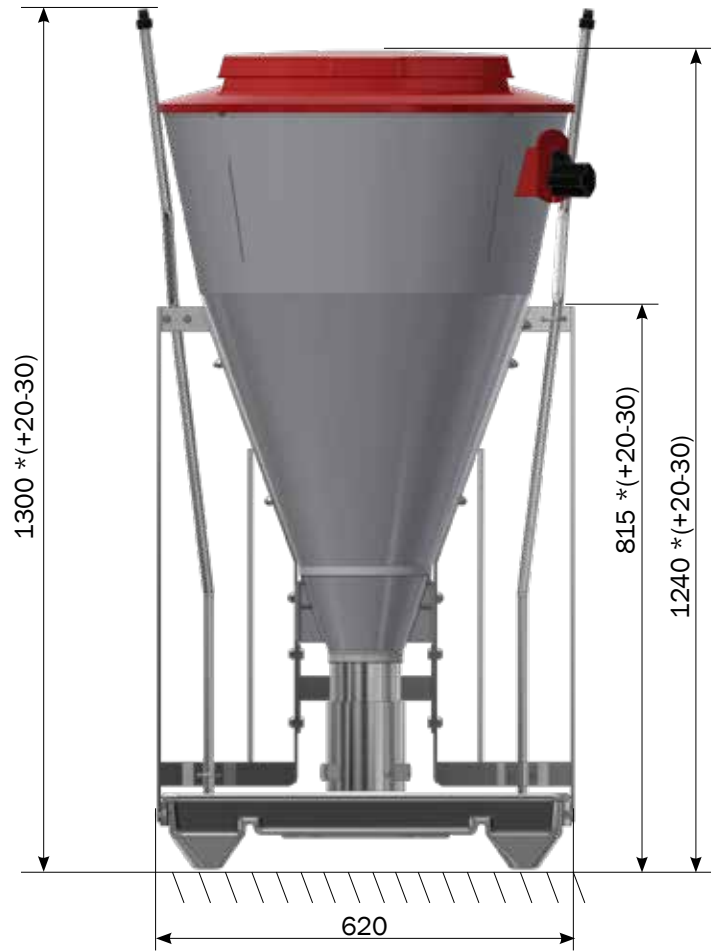

ASSEMBLY INSTRUCTION

TUBE-O-MAT® LTD CLASSIC

ACO FUNKI A/S
Kirkevænget 5
DK-7400 Herning

Tel. +45 9711 9600
www.acofunki.com
www.egebjerg.com

7-30 kg

*30-120 kg

1 pcs. Art no. 0170-201

- 1 pcs. Art no. 89458 →
- 1 pcs. Art no. 89462 →
- 1 pcs. Art no. 70710 →
- 2 pcs. Art no. 73321 →
- 2 pcs. Art no. 70284 →
- 1 pcs. Art no. 72209 →

1 set. Art no. 76080

- 3 pcs. Art no. 61015 →
- 2 pcs. Art no. 61140 →
- 1 pcs. Art no. 61226 →
- 1 pcs. Art no. 72362 →
- 1 set. Art no. 76095
- 1 set. Art no. 76096

1 set. Art no. 76096

- 2 pcs. 3/8" M6 Art no. 69681
- 4 pcs. M6 Art no. 33596010