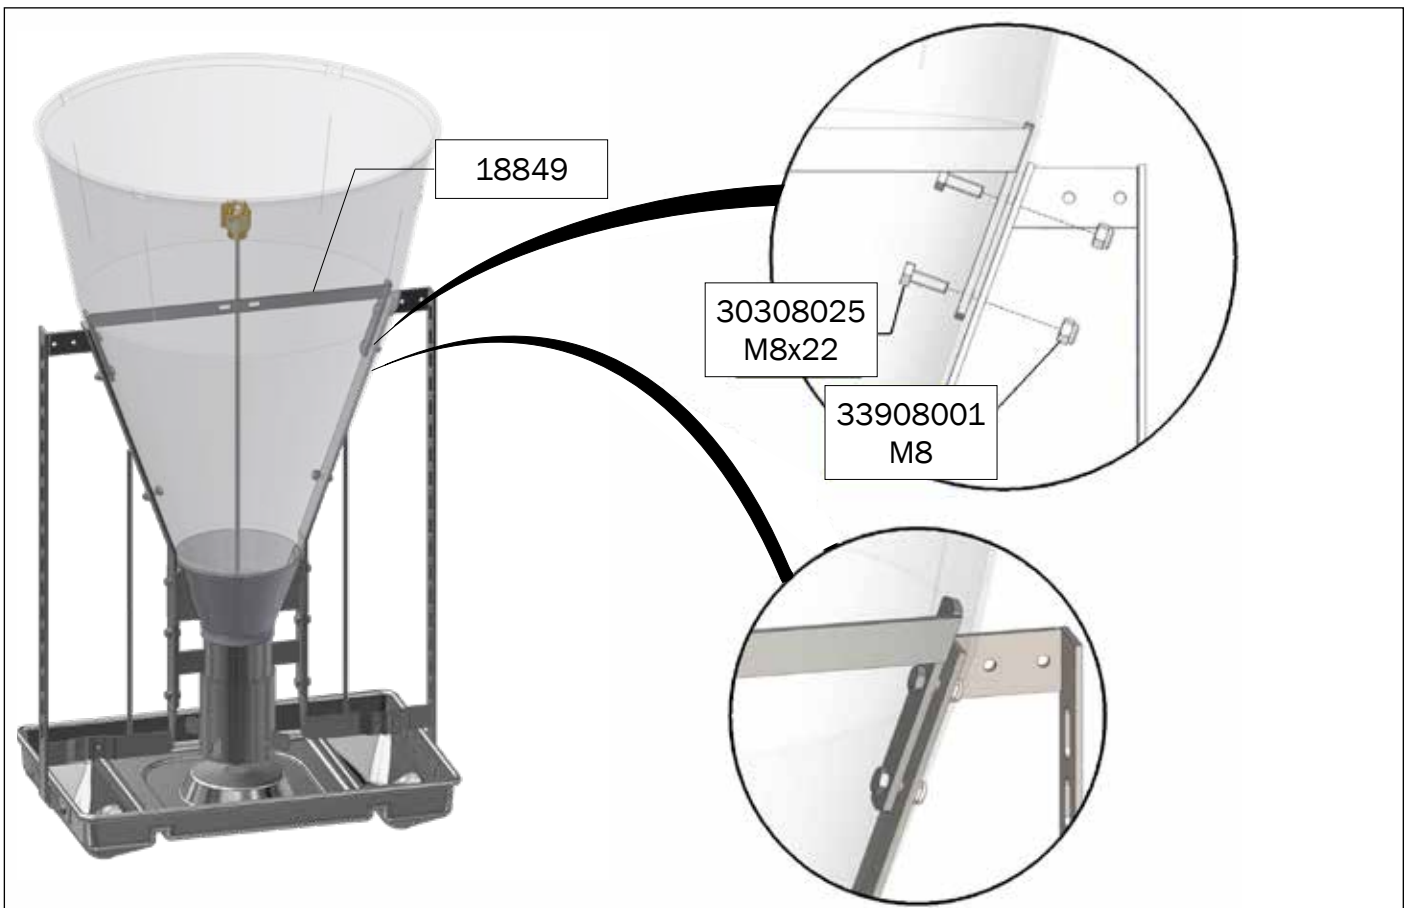

ASSEMBLY INSTRUCTION

TUBE-O-MAT® LTD CLASSIC

ACO FUNKI A/S
Kirkevænget 5
DK-7400 Herning

Tel. +45 9711 9600
www.acofunki.com
www.egebjerg.com

7-30 kg

*30-120 kg

1 pcs. Art no. 0170-201

- 1 pcs. Art no. 89458 →
- 1 pcs. Art no. 89462 →
- 1 pcs. Art no. 70710 →
- 2 pcs. Art no. 73321 →
- 2 pcs. Art no. 70284 →
- 1 pcs. Art no. 72209 →