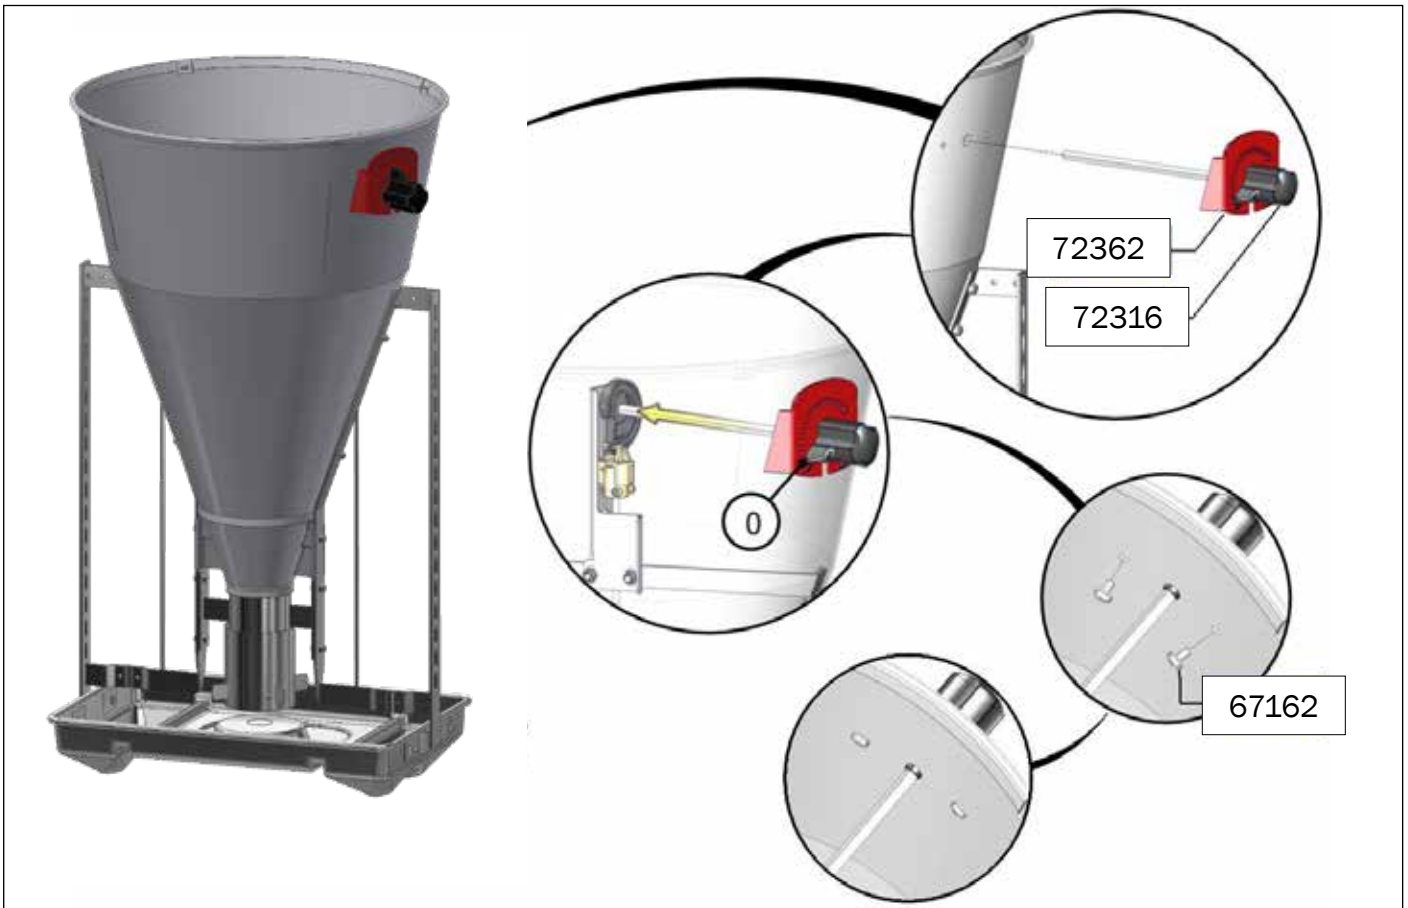

ASSEMBLY INSTRUCTION

TUBE-O-MAT® LTD CLASSIC

ACO FUNKI A/S
Kirkevænget 5
DK-7400 Herning

Tel. +45 9711 9600
www.acofunki.com
www.egebjerg.com

7-30 kg

*30-120 kg

1 pcs. Art no. 0170-201

- 1 pcs. Art no. 89458 →
- 1 pcs. Art no. 89462 →
- 1 pcs. Art no. 70710 →
- 2 pcs. Art no. 73321 →
- 2 pcs. Art no. 70284 →
- 1 pcs. Art no. 72209 →