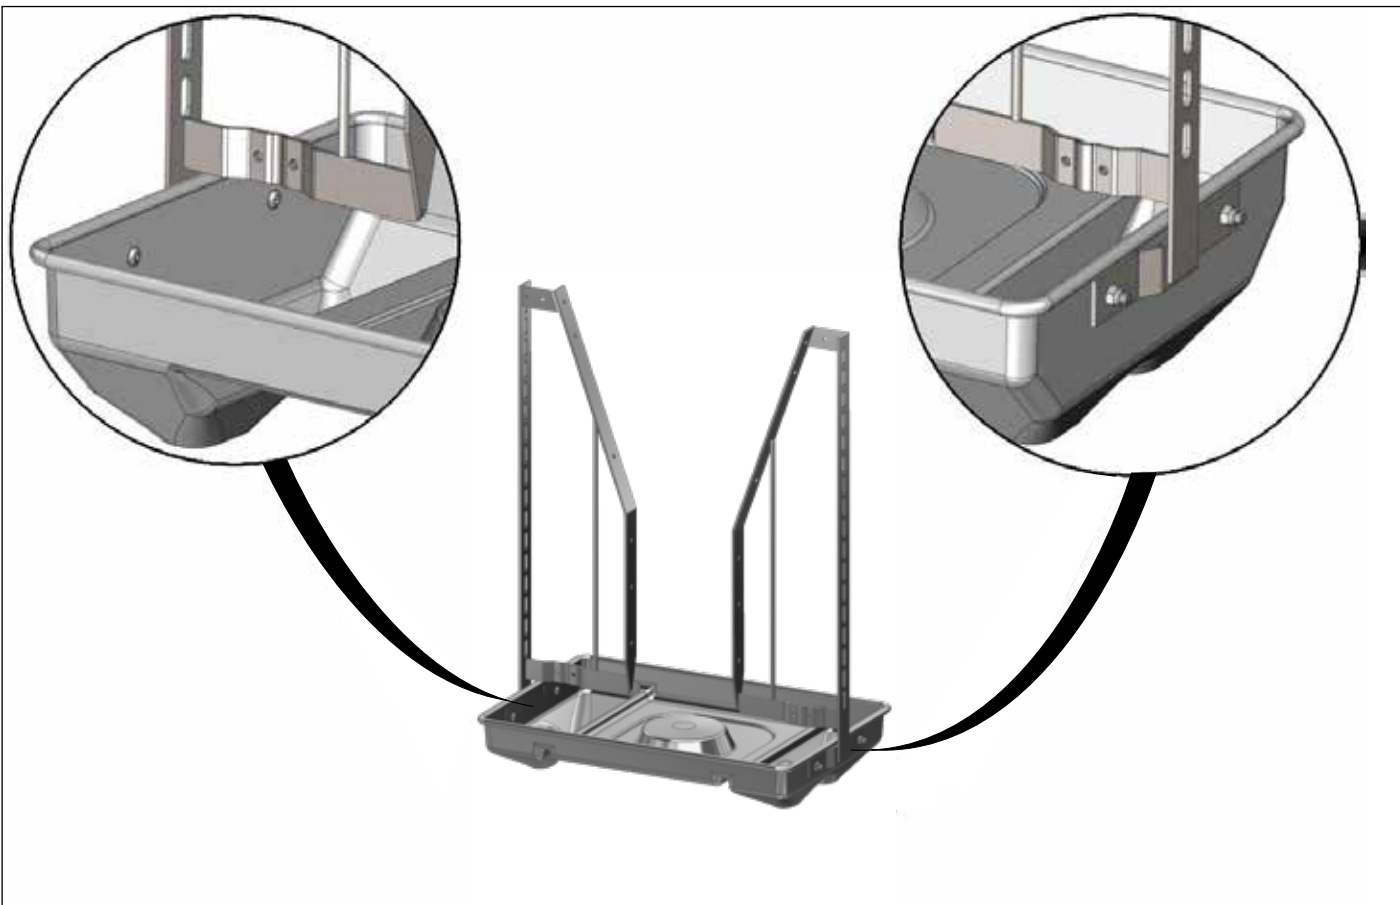

ASSEMBLY INSTRUCTION

TUBE-O-MAT® LTD CLASSIC

ACO FUNKI A/S
Kirkevænget 5
DK-7400 Herning

Tel. +45 9711 9600
www.acofunki.com
www.egebjerg.com

7-30 kg

*30-120 kg

1 pcs. Art no. 0170-201

- 1 pcs. Art no. 89458 →
- 1 pcs. Art no. 89462 →
- 1 pcs. Art no. 70710 →
- 2 pcs. Art no. 73321 →
- 2 pcs. Art no. 70284 →
- 1 pcs. Art no. 72209 →