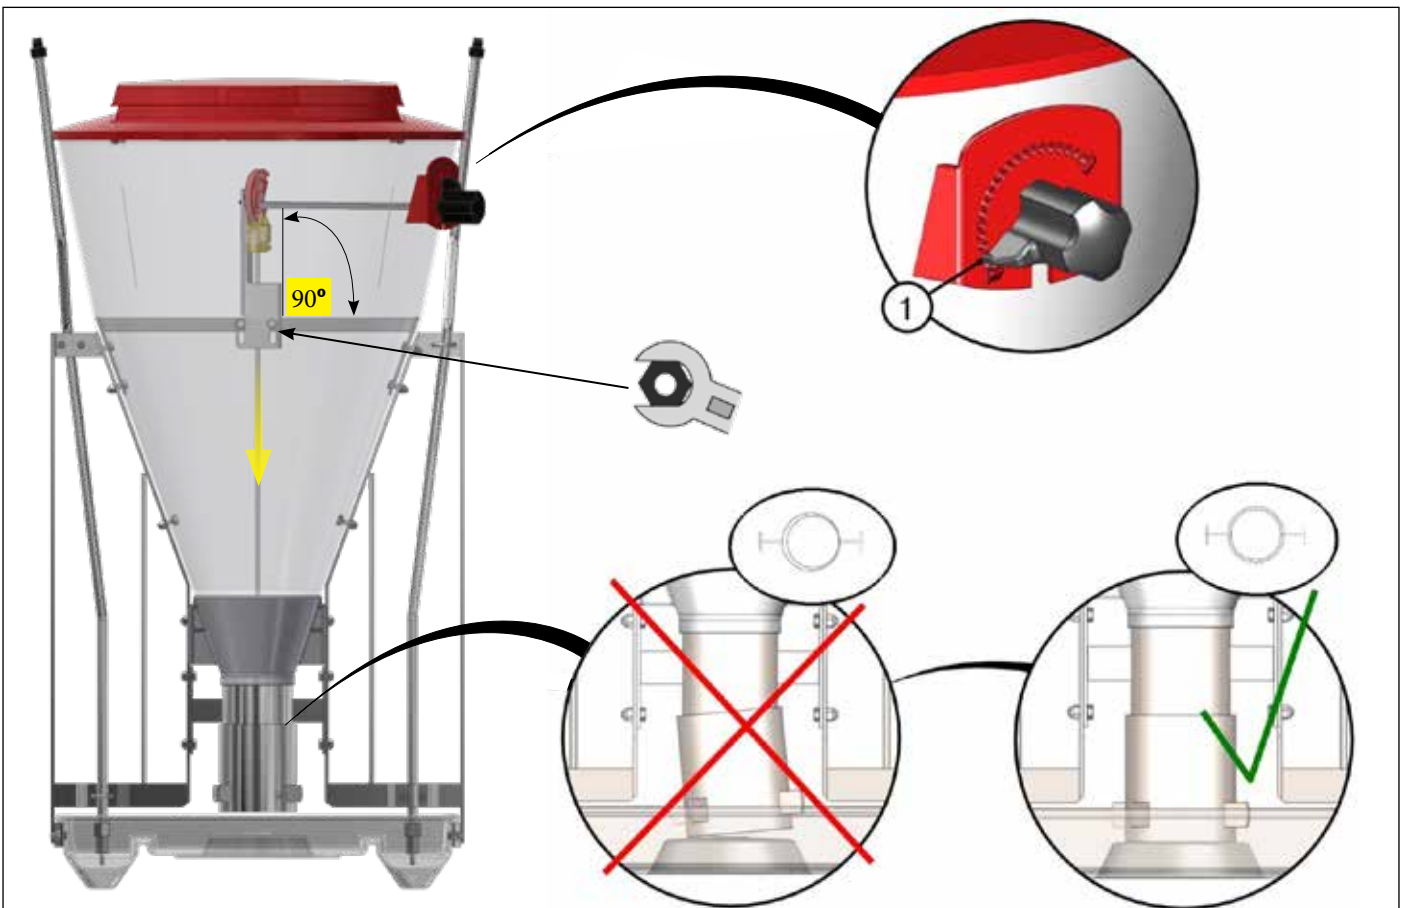

ASSEMBLY INSTRUCTION

TUBE-O-MAT® LTD CLASSIC

ACO FUNKI A/S
Kirkevænget 5
DK-7400 Herning

Tel. +45 9711 9600
www.acofunki.com
www.egebjerg.com

7-30 kg

*30-120 kg

1 pcs. Art no. 0170-201

- 1 pcs. Art no. 89458 →
- 1 pcs. Art no. 89462 →
- 1 pcs. Art no. 70710 →
- 2 pcs. Art no. 73321 →
- 2 pcs. Art no. 70284 →
- 1 pcs. Art no. 72209 →