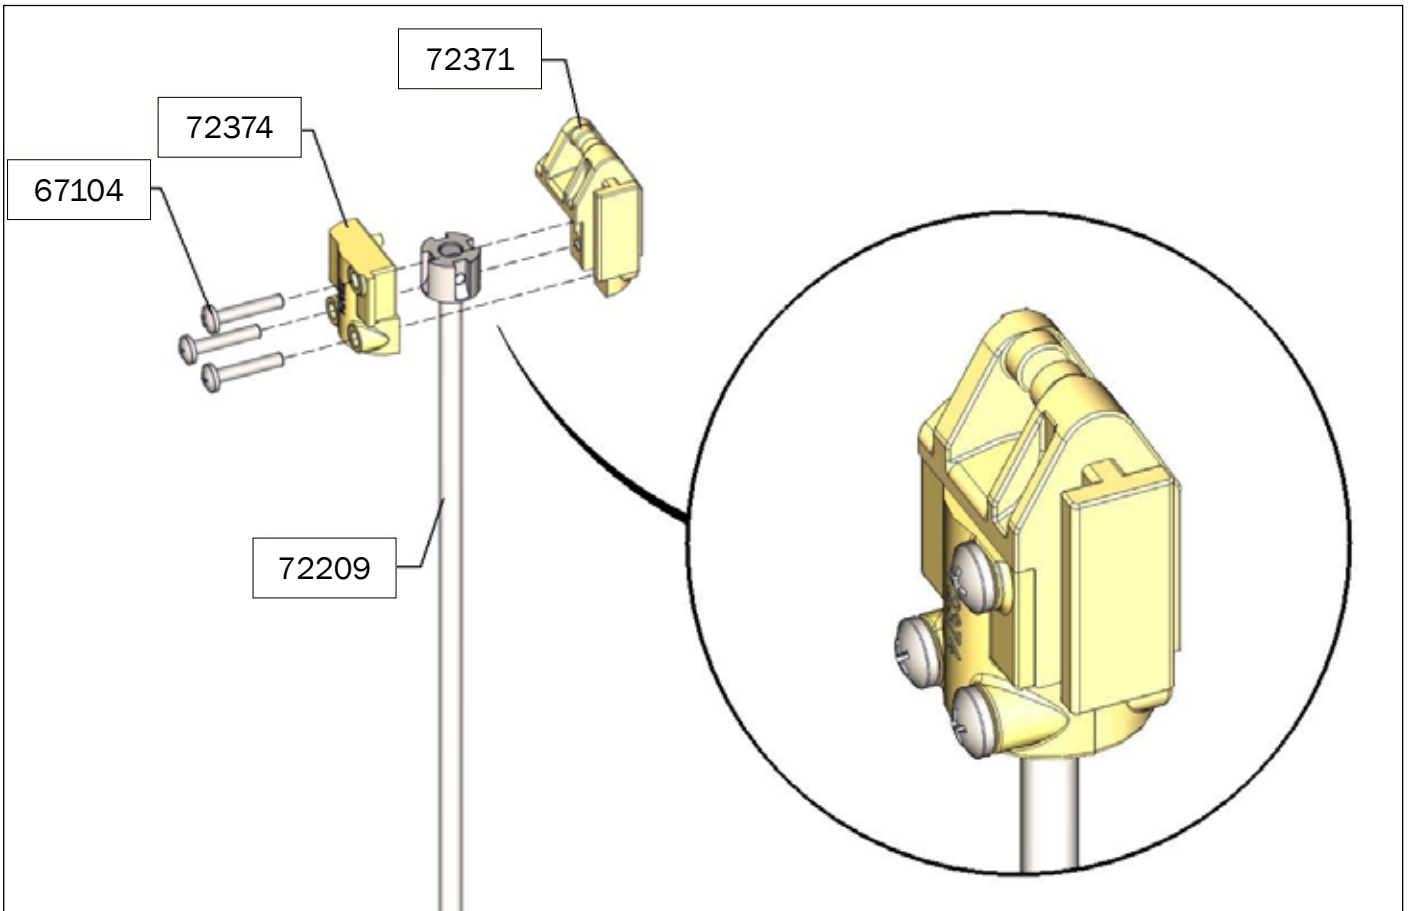

ASSEMBLY INSTRUCTION

TUBE-O-MAT® LTD CLASSIC

ACO FUNKI A/S
Kirkevænget 5
DK-7400 Herning

Tel. +45 9711 9600
www.acofunki.com
www.egebjerg.com

7-30 kg

*30-120 kg

1 pcs. Art no. 0170-201

- 1 pcs. Art no. 89458 →
- 1 pcs. Art no. 89462 →
- 1 pcs. Art no. 70710 →
- 2 pcs. Art no. 73321 →
- 2 pcs. Art no. 70284 →
- 1 pcs. Art no. 72209 →