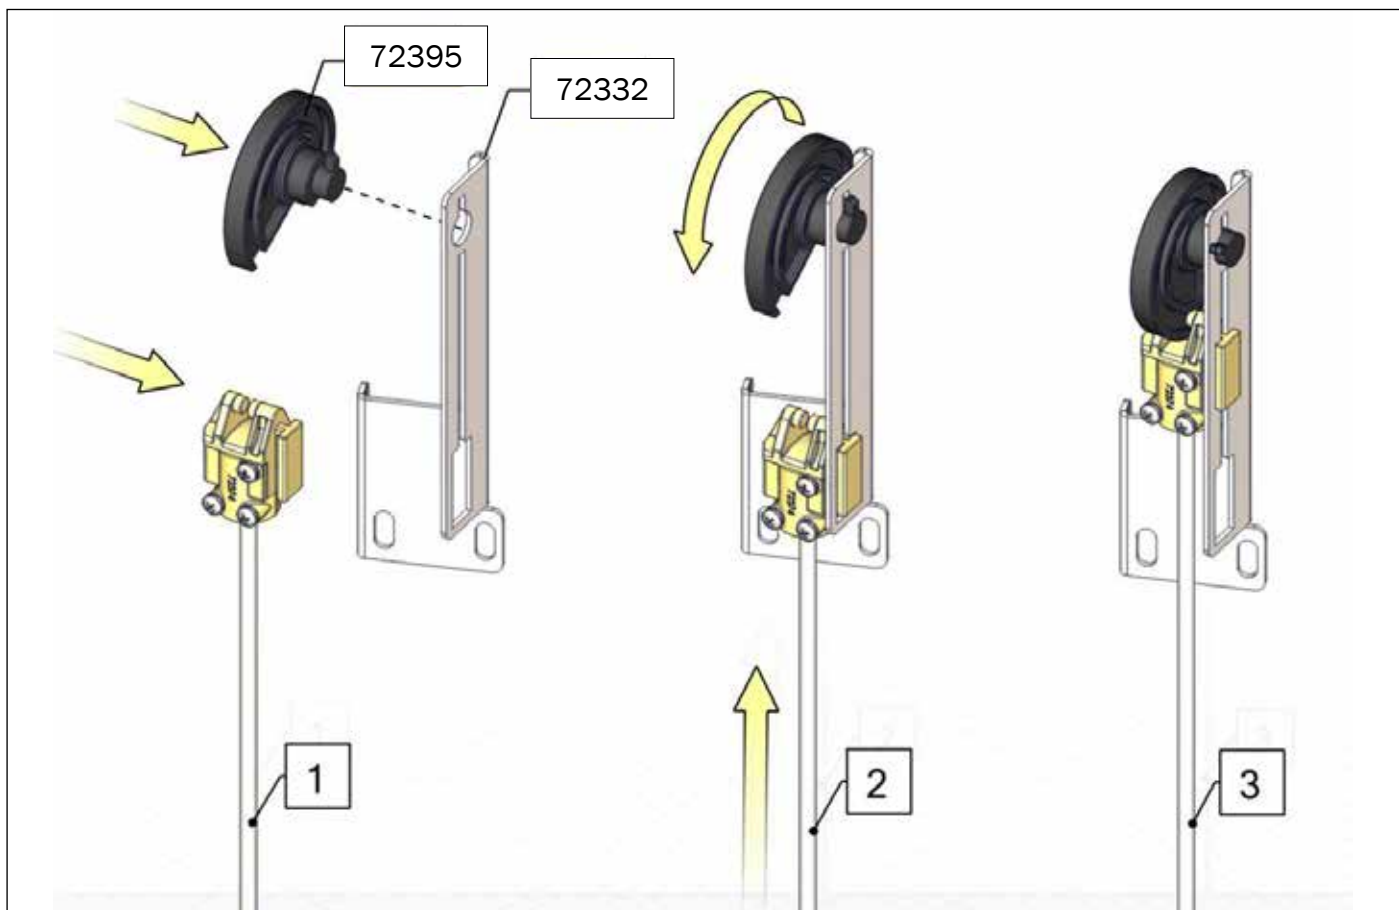

ASSEMBLY INSTRUCTION

TUBE-O-MAT® LTD CLASSIC

ACO FUNKI A/S
Kirkevænget 5
DK-7400 Herning

Tel. +45 9711 9600
www.acofunki.com
www.egebjerg.com

7-30 kg

*30-120 kg

1 pcs. Art no. 0170-201

- 1 pcs. Art no. 89458 →
- 1 pcs. Art no. 89462 →
- 1 pcs. Art no. 70710 →
- 2 pcs. Art no. 73321 →
- 2 pcs. Art no. 70284 →
- 1 pcs. Art no. 72209 →