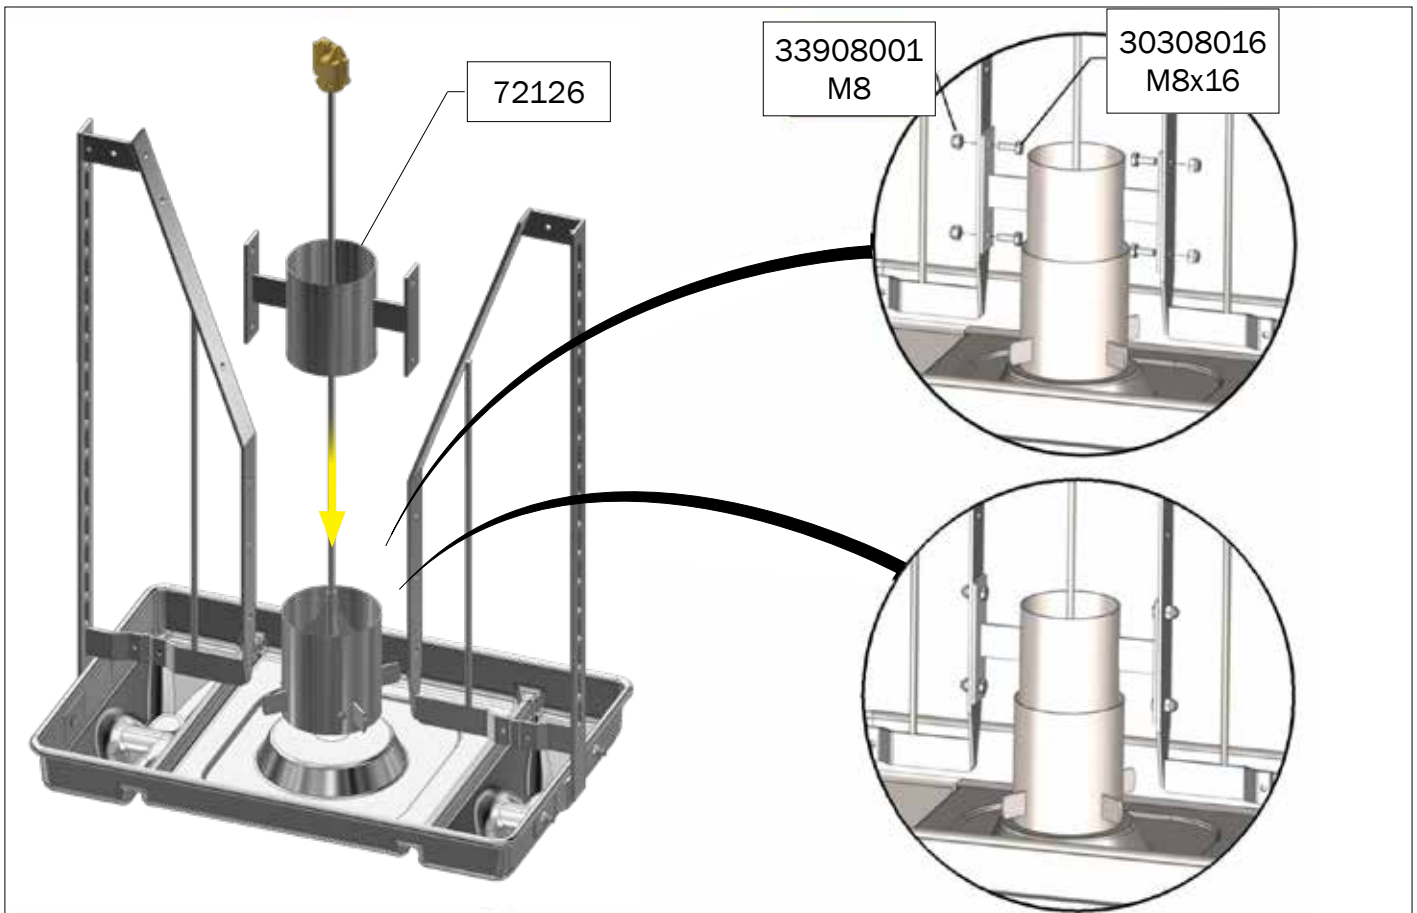

ASSEMBLY INSTRUCTION

TUBE-O-MAT® LTD CLASSIC

ACO FUNKI A/S
Kirkevænget 5
DK-7400 Herning

Tel. +45 9711 9600
www.acofunki.com
www.egebjerg.com

7-30 kg

*30-120 kg

1 pcs. Art no. 0170-201

- 1 pcs. Art no. 89458 →
- 1 pcs. Art no. 89462 →
- 1 pcs. Art no. 70710 →
- 2 pcs. Art no. 73321 →
- 2 pcs. Art no. 70284 →
- 1 pcs. Art no. 72209 →