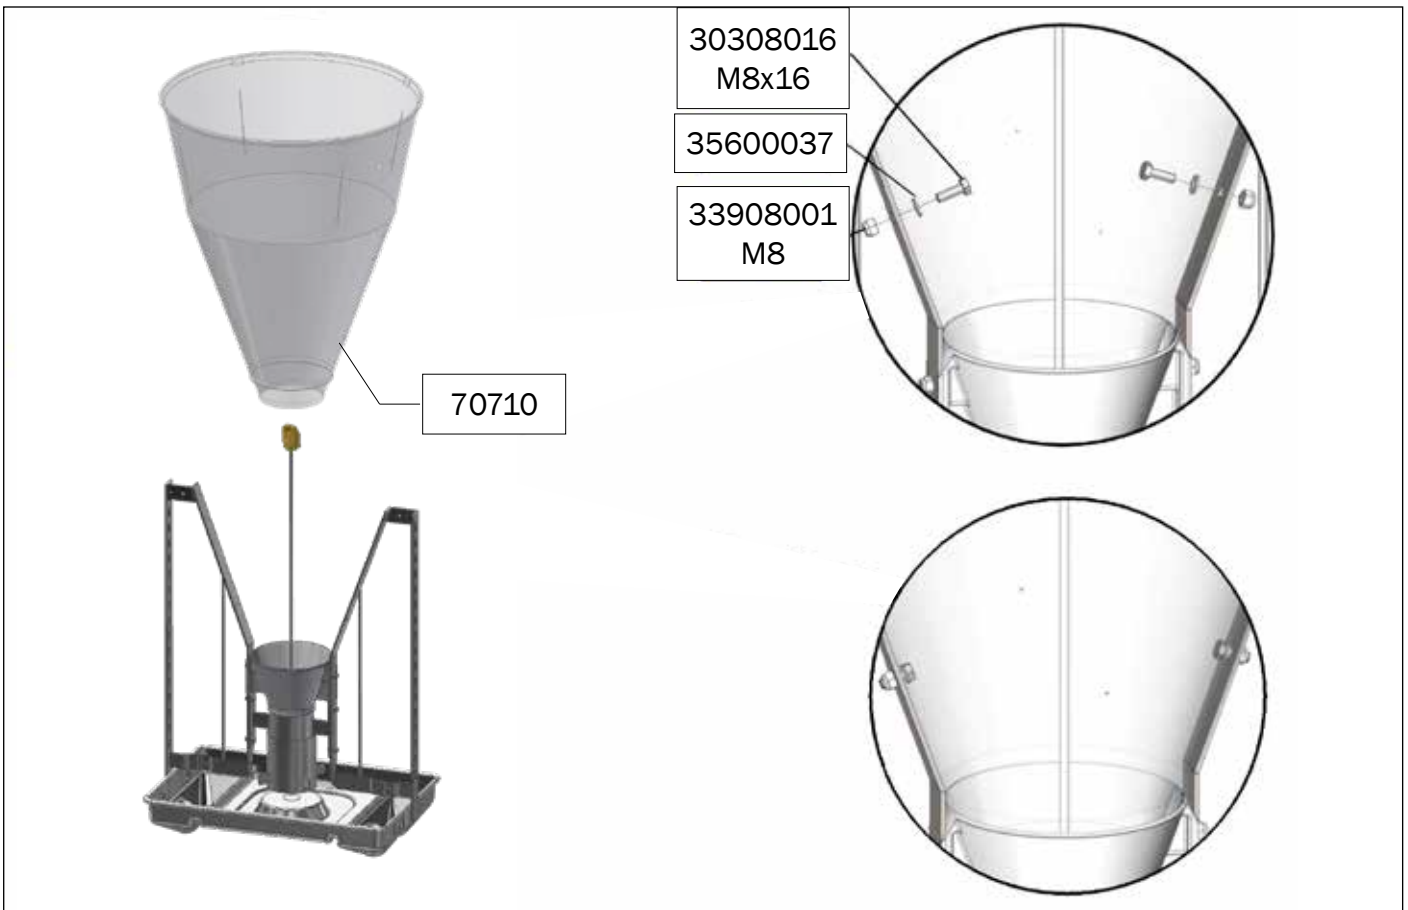

ASSEMBLY INSTRUCTION

TUBE-O-MAT® LTD CLASSIC

ACO FUNKI A/S
Kirkevænget 5
DK-7400 Herning

Tel. +45 9711 9600
www.acofunki.com
www.egebjerg.com

7-30 kg

*30-120 kg

1 pcs. Art no. 0170-201

- 1 pcs. Art no. 89458 →
- 1 pcs. Art no. 89462 →
- 1 pcs. Art no. 70710 →
- 2 pcs. Art no. 73321 →
- 2 pcs. Art no. 70284 →
- 1 pcs. Art no. 72209 →