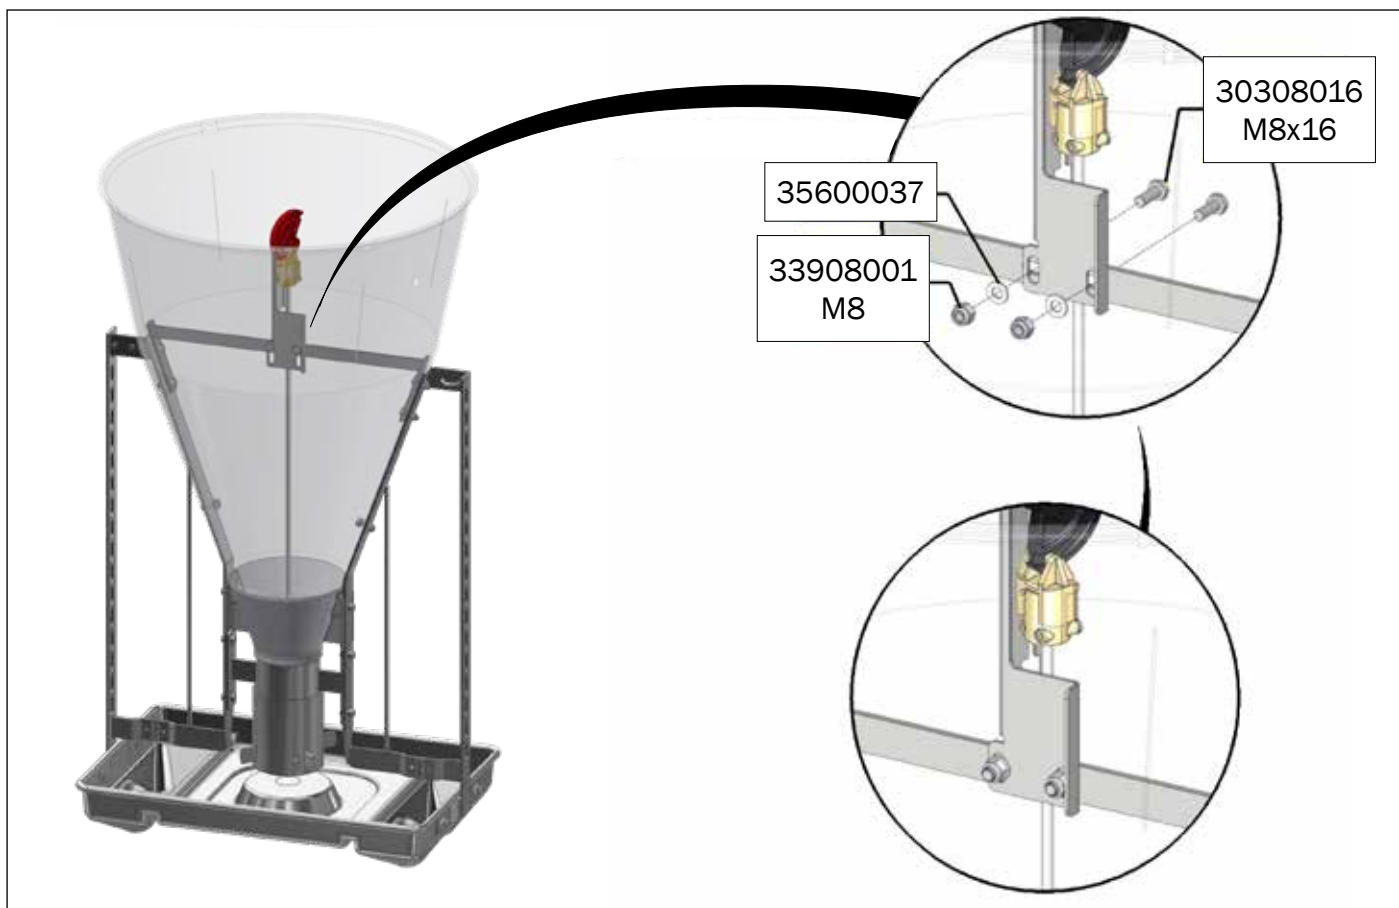

ASSEMBLY INSTRUCTION

TUBE-O-MAT® LTD CLASSIC

ACO FUNKI A/S
Kirkevænget 5
DK-7400 Herning

Tel. +45 9711 9600
www.acofunki.com
www.egebjerg.com

7-30 kg

*30-120 kg

1 pcs. Art no. 0170-201

- 1 pcs. Art no. 89458 →
- 1 pcs. Art no. 89462 →
- 1 pcs. Art no. 70710 →
- 2 pcs. Art no. 73321 →
- 2 pcs. Art no. 70284 →
- 1 pcs. Art no. 72209 →