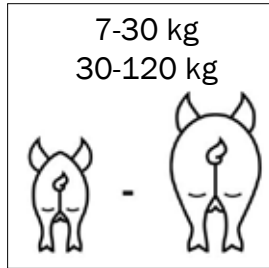

ASSEMBLY INSTRUCTION

TUBE-O-MAT® LTD CLASSIC

ACO FUNKI A/S
Kirkevænget 5
DK-7400 Herning

Tel. +45 9711 9600
www.acofunki.com
www.egebjerg.com

7-30 kg

*30-120 kg

1 pcs. Art no. 0170-201

- 1 pcs. Art no. 89458 →
- 1 pcs. Art no. 89462 →
- 1 pcs. Art no. 70710 →
- 2 pcs. Art no. 73321 →
- 2 pcs. Art no. 70284 →
- 1 pcs. Art no. 72209 →