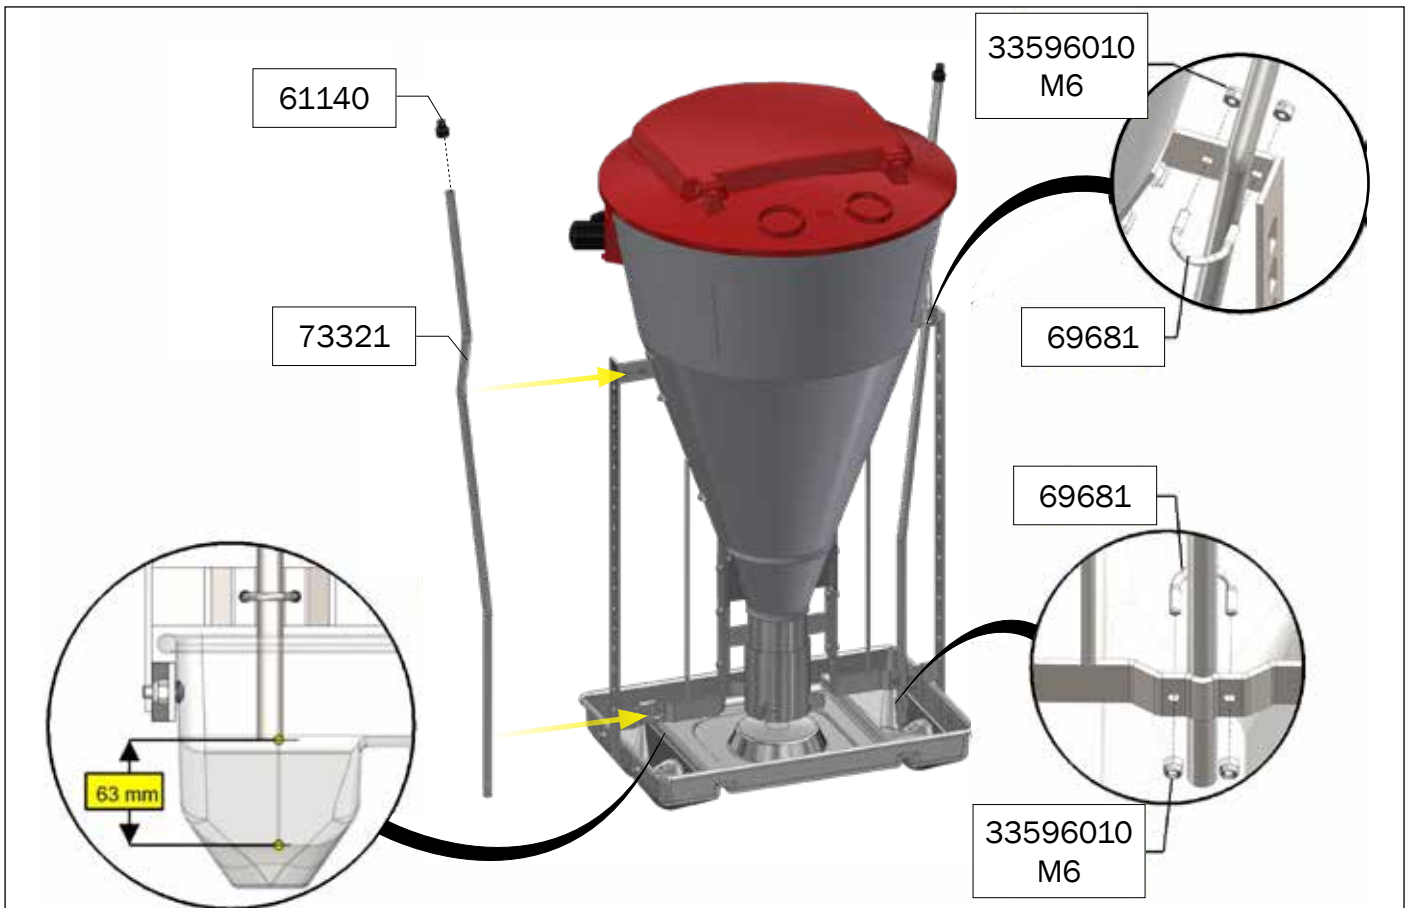

ASSEMBLY INSTRUCTION

TUBE-O-MAT® LTD CLASSIC

ACO FUNKI A/S
Kirkevænget 5
DK-7400 Herning

Tel. +45 9711 9600
www.acofunki.com
www.egebjerg.com

7-30 kg

*30-120 kg

1 pcs. Art no. 0170-201

- 1 pcs. Art no. 89458 →
- 1 pcs. Art no. 89462 →
- 1 pcs. Art no. 70710 →
- 2 pcs. Art no. 73321 →
- 2 pcs. Art no. 70284 →
- 1 pcs. Art no. 72209 →