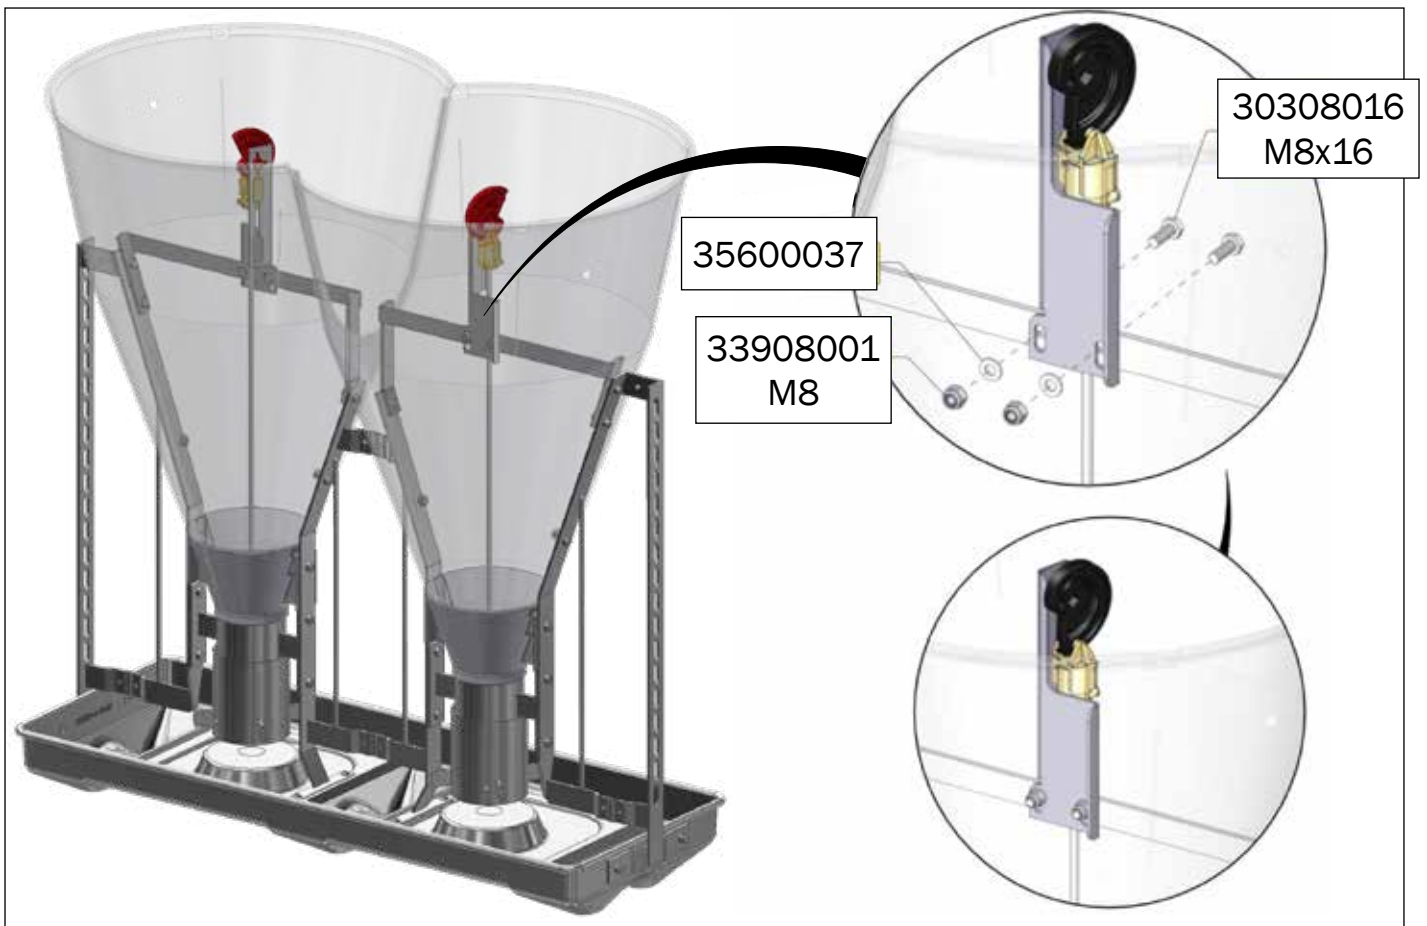

ASSEMBLY INSTRUCTION

TUBE-O-MAT® LTD CLASSIC JUMBO

ACO FUNKI A/S
Kirkevænget 5
DK-7400 Herning

Tel. +45 9711 9600
www.acofunki.com
www.egebjerg.com

7-30 kg

*30-120 kg

1 pcs. Art no. 0170-202

- 2 pcs. Art no. 89458 →
- 1 pcs. Art no. 89464 →
- 2 pcs. Art no. 70725 →
- 1 pcs. Art no. 70666 →
- 2 pcs. Art no. 73321 →
- 2 pcs. Art no. 73326 →
- 2 pcs. Art no. 72209 →
- 2 pcs. Art no. 70284 →