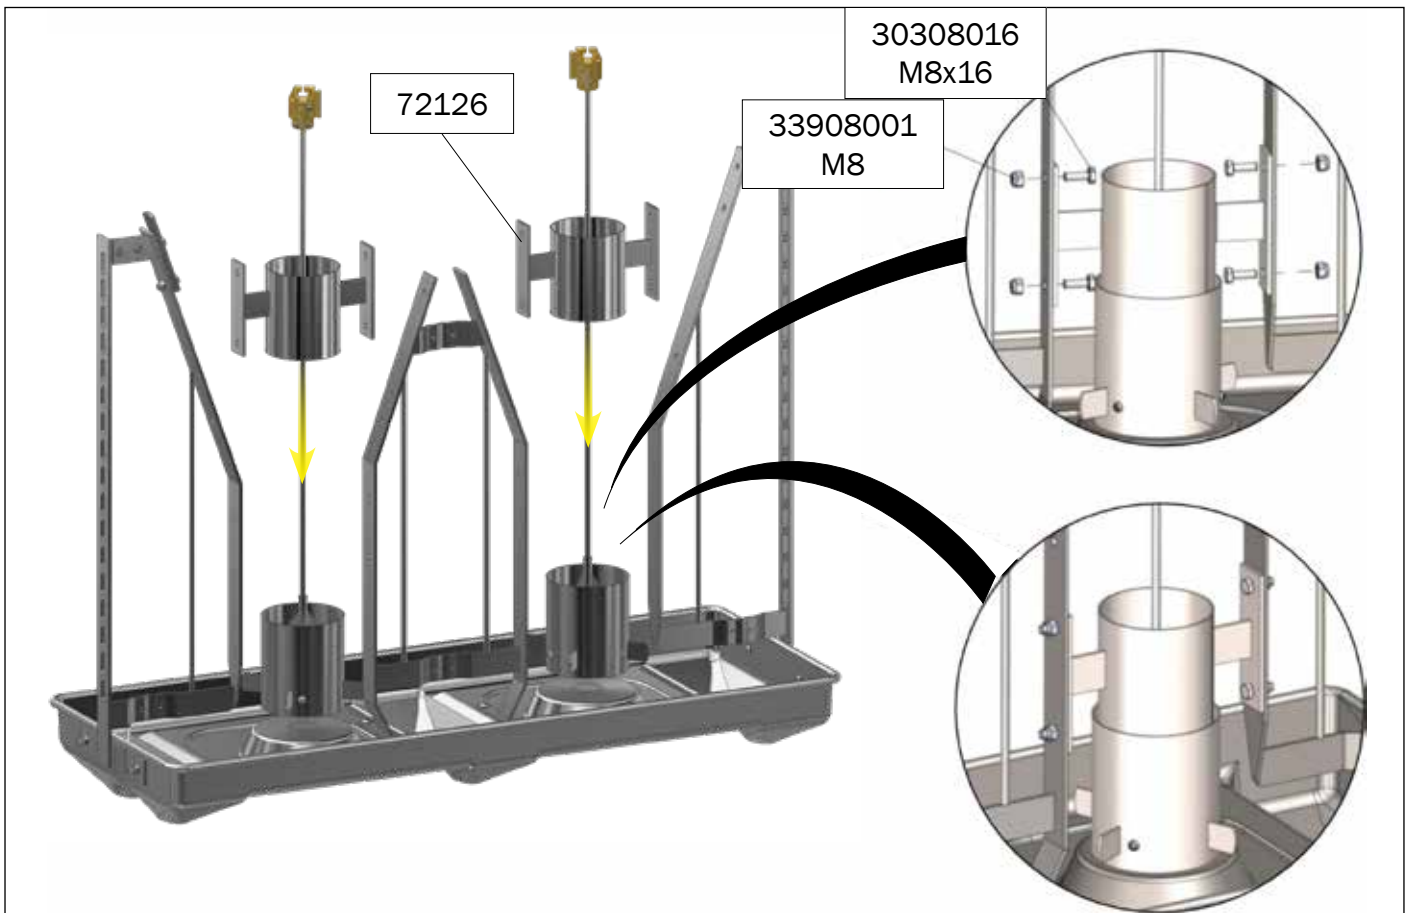

ASSEMBLY INSTRUCTION

TUBE-O-MAT® LTD CLASSIC JUMBO

ACO FUNKI A/S
Kirkevænget 5
DK-7400 Herning

Tel. +45 9711 9600
www.acofunki.com
www.egebjerg.com

7-30 kg

*30-120 kg

1 pcs. Art no. 0170-202

- 2 pcs. Art no. 89458 →
- 1 pcs. Art no. 89464 →
- 2 pcs. Art no. 70725 →
- 1 pcs. Art no. 70666 →
- 2 pcs. Art no. 73321 →
- 2 pcs. Art no. 73326 →
- 2 pcs. Art no. 72209 →
- 2 pcs. Art no. 70284 →