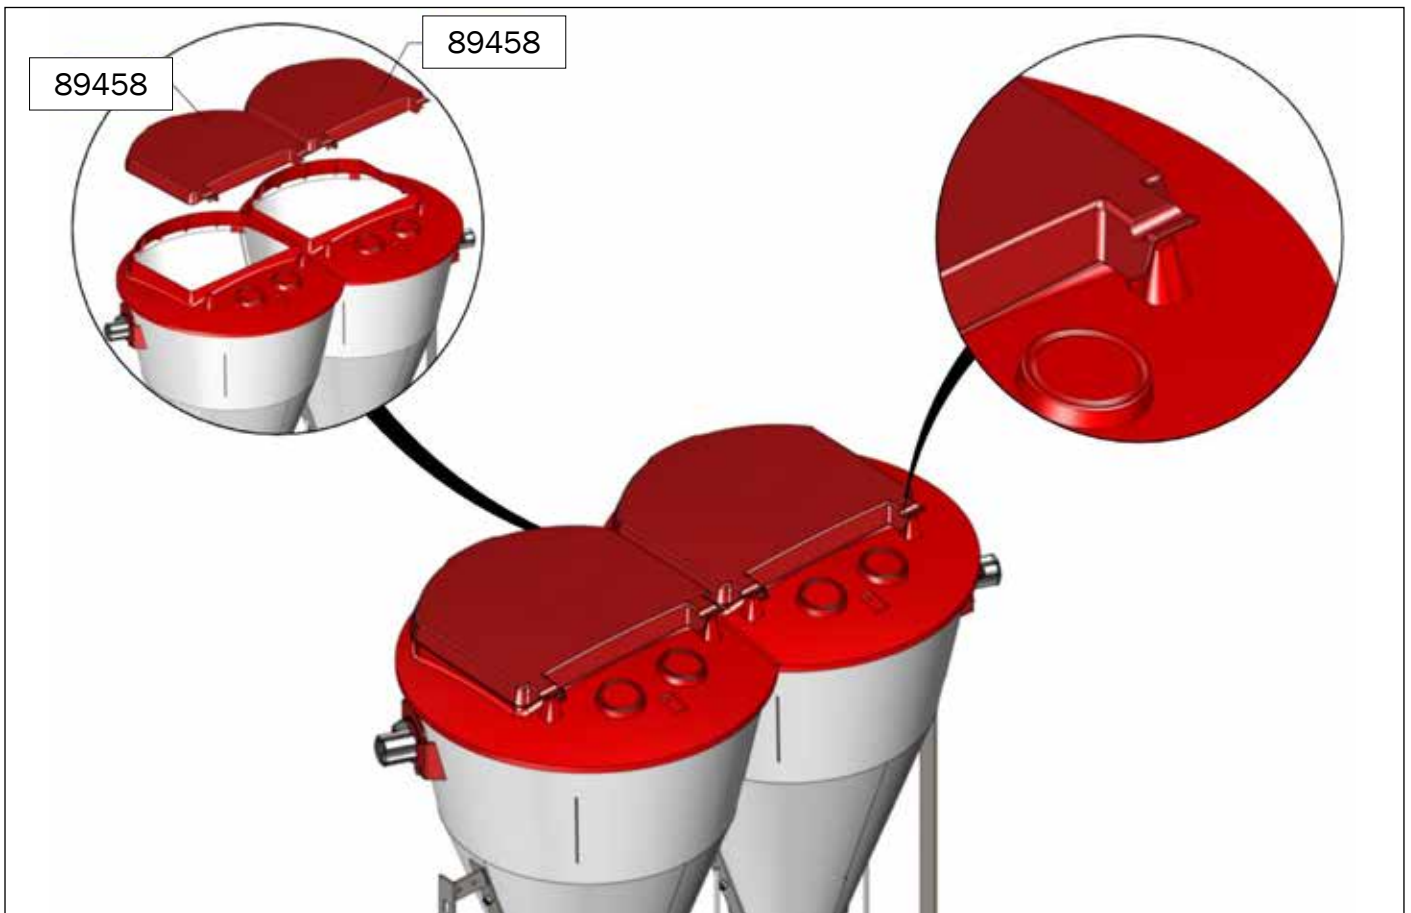

ASSEMBLY INSTRUCTION

TUBE-O-MAT® LTD CLASSIC JUMBO

ACO FUNKI A/S
Kirkevænget 5
DK-7400 Herning

Tel. +45 9711 9600
www.acofunki.com
www.egebjerg.com

7-30 kg

*30-120 kg

1 pcs. Art no. 0170-202

- 2 pcs. Art no. 89458 →
- 1 pcs. Art no. 89464 →
- 2 pcs. Art no. 70725 →
- 1 pcs. Art no. 70666 →
- 2 pcs. Art no. 73321 →
- 2 pcs. Art no. 73326 →
- 2 pcs. Art no. 72209 →
- 2 pcs. Art no. 70284 →