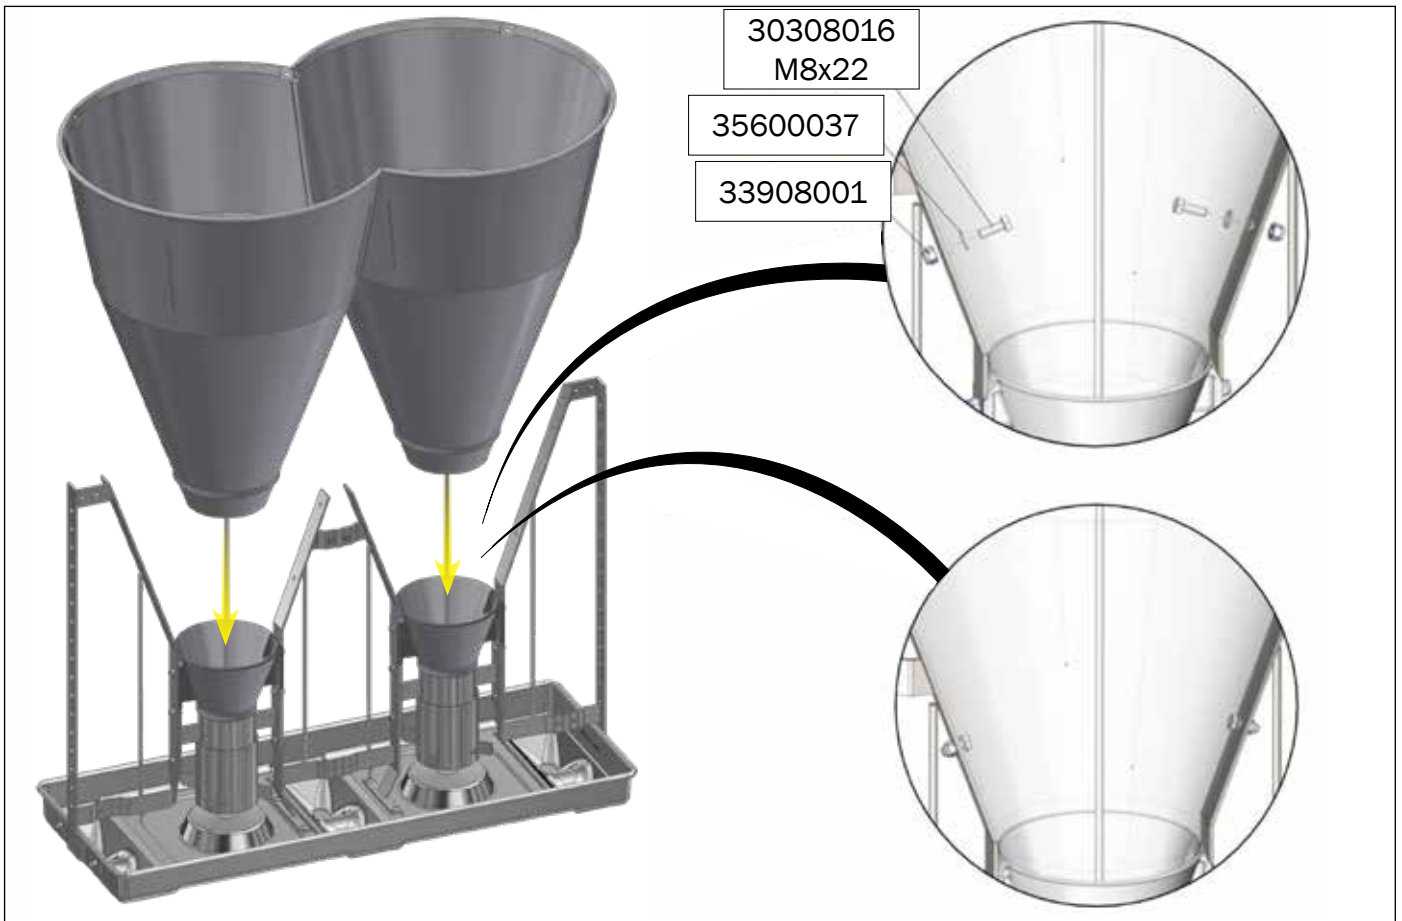

ASSEMBLY INSTRUCTION

TUBE-O-MAT® LTD CLASSIC JUMBO

ACO FUNKI A/S
Kirkevænget 5
DK-7400 Herning

Tel. +45 9711 9600
www.acofunki.com
www.egebjerg.com

7-30 kg

*30-120 kg

1 pcs. Art no. 0170-202

- 2 pcs. Art no. 89458 →
- 1 pcs. Art no. 89464 →
- 2 pcs. Art no. 70725 →
- 1 pcs. Art no. 70666 →
- 2 pcs. Art no. 73321 →
- 2 pcs. Art no. 73326 →
- 2 pcs. Art no. 72209 →
- 2 pcs. Art no. 70284 →