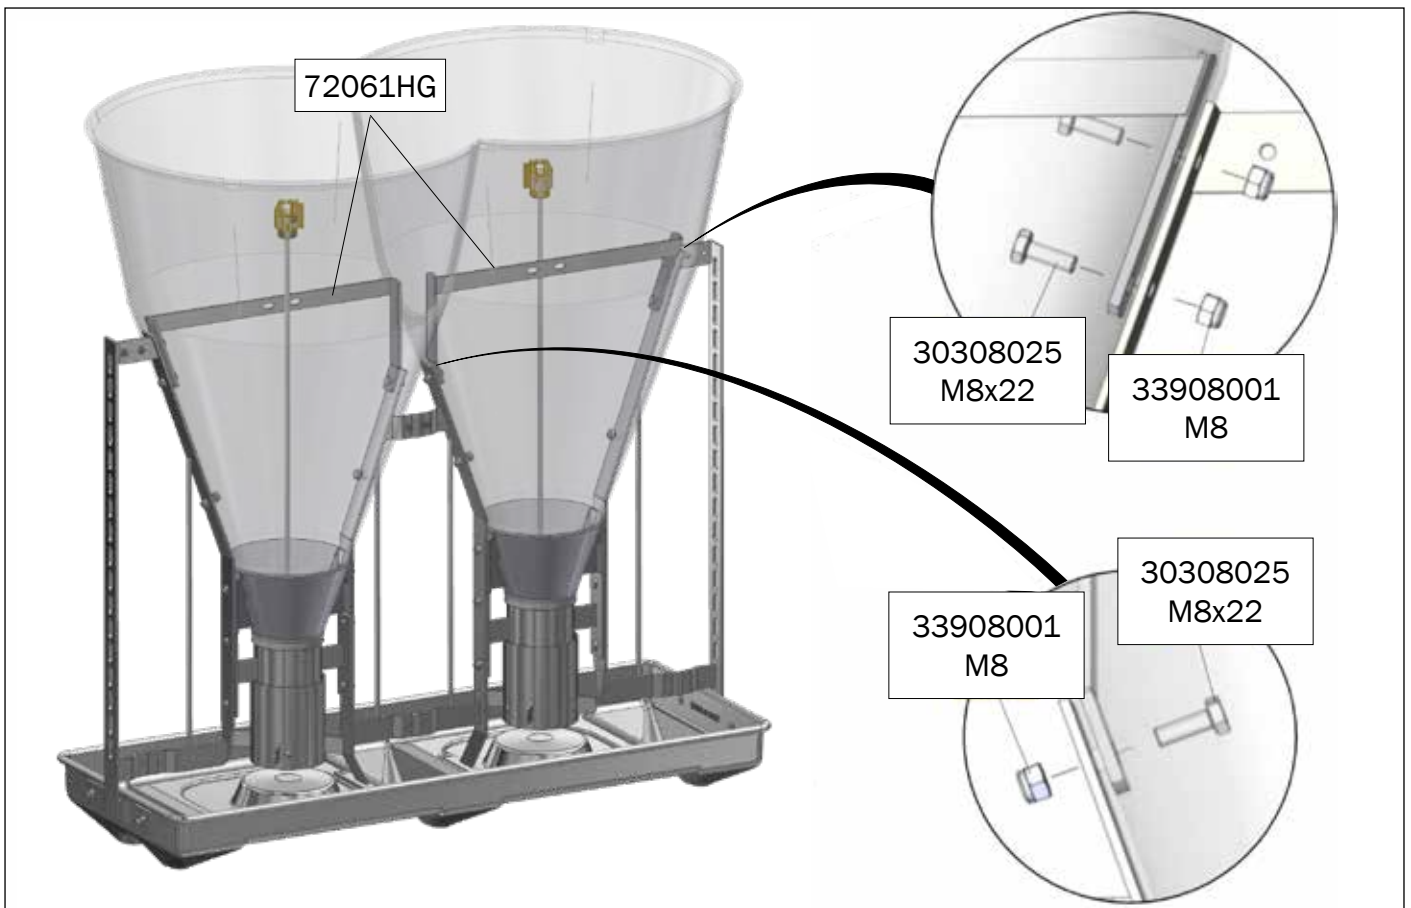

ASSEMBLY INSTRUCTION

TUBE-O-MAT® LTD CLASSIC JUMBO

ACO FUNKI A/S
Kirkevænget 5
DK-7400 Herning

Tel. +45 9711 9600
www.acofunki.com
www.egebjerg.com

7-30 kg

*30-120 kg

1 pcs. Art no. 0170-202

- 2 pcs. Art no. 89458 →
- 1 pcs. Art no. 89464 →
- 2 pcs. Art no. 70725 →
- 1 pcs. Art no. 70666 →
- 2 pcs. Art no. 73321 →
- 2 pcs. Art no. 73326 →
- 2 pcs. Art no. 72209 →
- 2 pcs. Art no. 70284 →

1 set. Art no. 76085

- 4 pcs. Art no. 61015 →
- 3 pcs. Art no. 61140 →
- 1 pcs. Art no. 61310 →
- 1 pcs. Art no. 72362 →
- 2 set. Art no. 76095
- 1 set. Art no. 76096

1 set. Art no. 76096

- 2 pcs. 3/8" M6 Art no. 69681
- 4 pcs. M6 Art no. 33596010