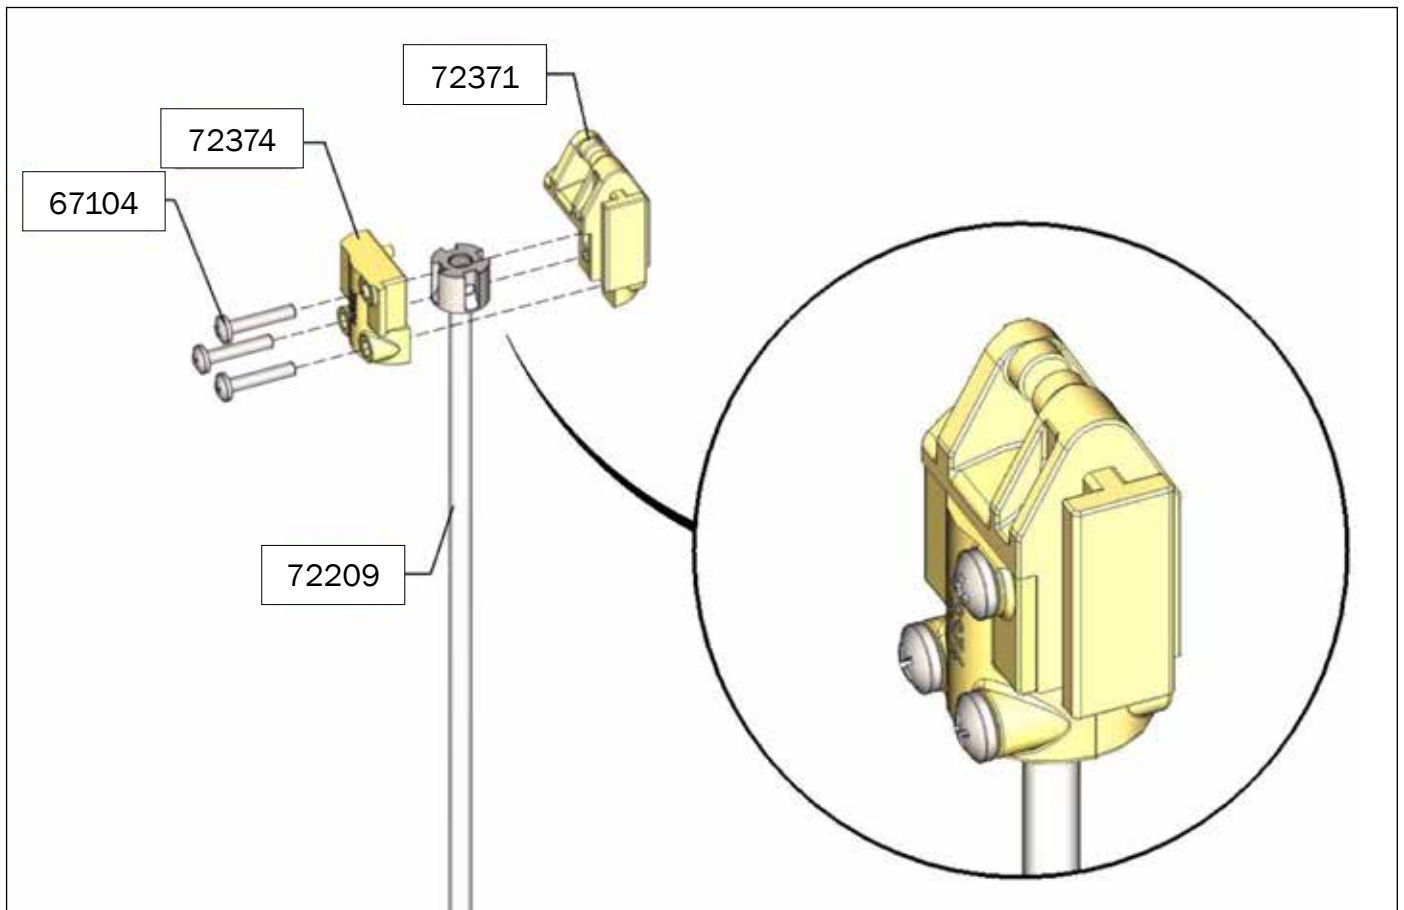

ASSEMBLY INSTRUCTION

TUBE-O-MAT® LTD CLASSIC JUMBO

ACO FUNKI A/S
Kirkevænget 5
DK-7400 Herning

Tel. +45 9711 9600
www.acofunki.com
www.egebjerg.com

7-30 kg

*30-120 kg

1 pcs. Art no. 0170-202

- 2 pcs. Art no. 89458 →
- 1 pcs. Art no. 89464 →
- 2 pcs. Art no. 70725 →
- 1 pcs. Art no. 70666 →
- 2 pcs. Art no. 73321 →
- 2 pcs. Art no. 73326 →
- 2 pcs. Art no. 72209 →
- 2 pcs. Art no. 70284 →