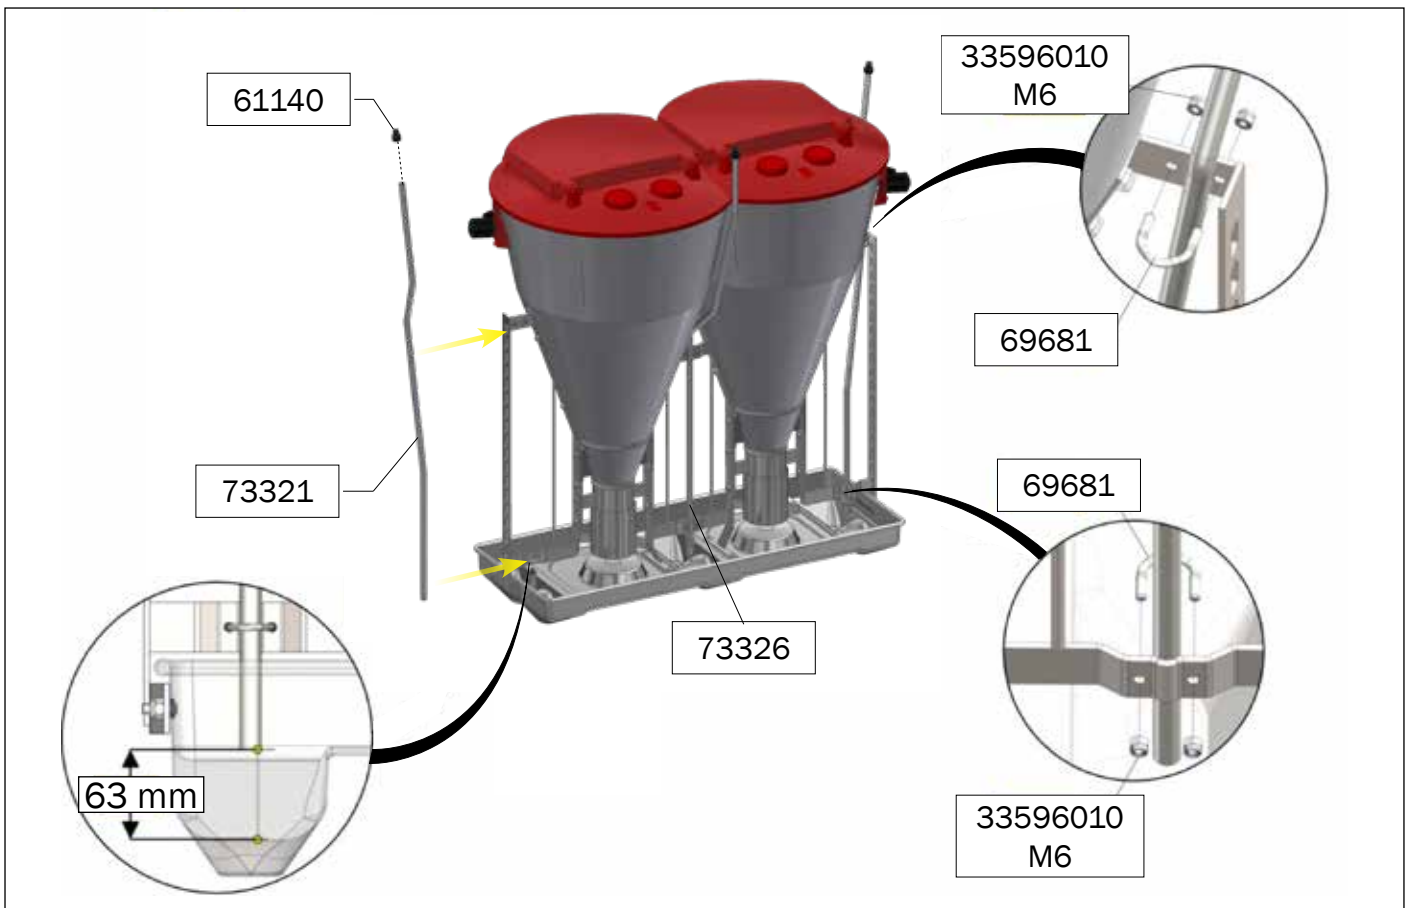

ASSEMBLY INSTRUCTION

TUBE-O-MAT® LTD CLASSIC JUMBO

ACO FUNKI A/S
Kirkevænget 5
DK-7400 Herning

Tel. +45 9711 9600
www.acofunki.com
www.egebjerg.com

7-30 kg

*30-120 kg

1 pcs. Art no. 0170-202

- 2 pcs. Art no. 89458 →
- 1 pcs. Art no. 89464 →
- 2 pcs. Art no. 70725 →
- 1 pcs. Art no. 70666 →
- 2 pcs. Art no. 73321 →
- 2 pcs. Art no. 73326 →
- 2 pcs. Art no. 72209 →
- 2 pcs. Art no. 70284 →