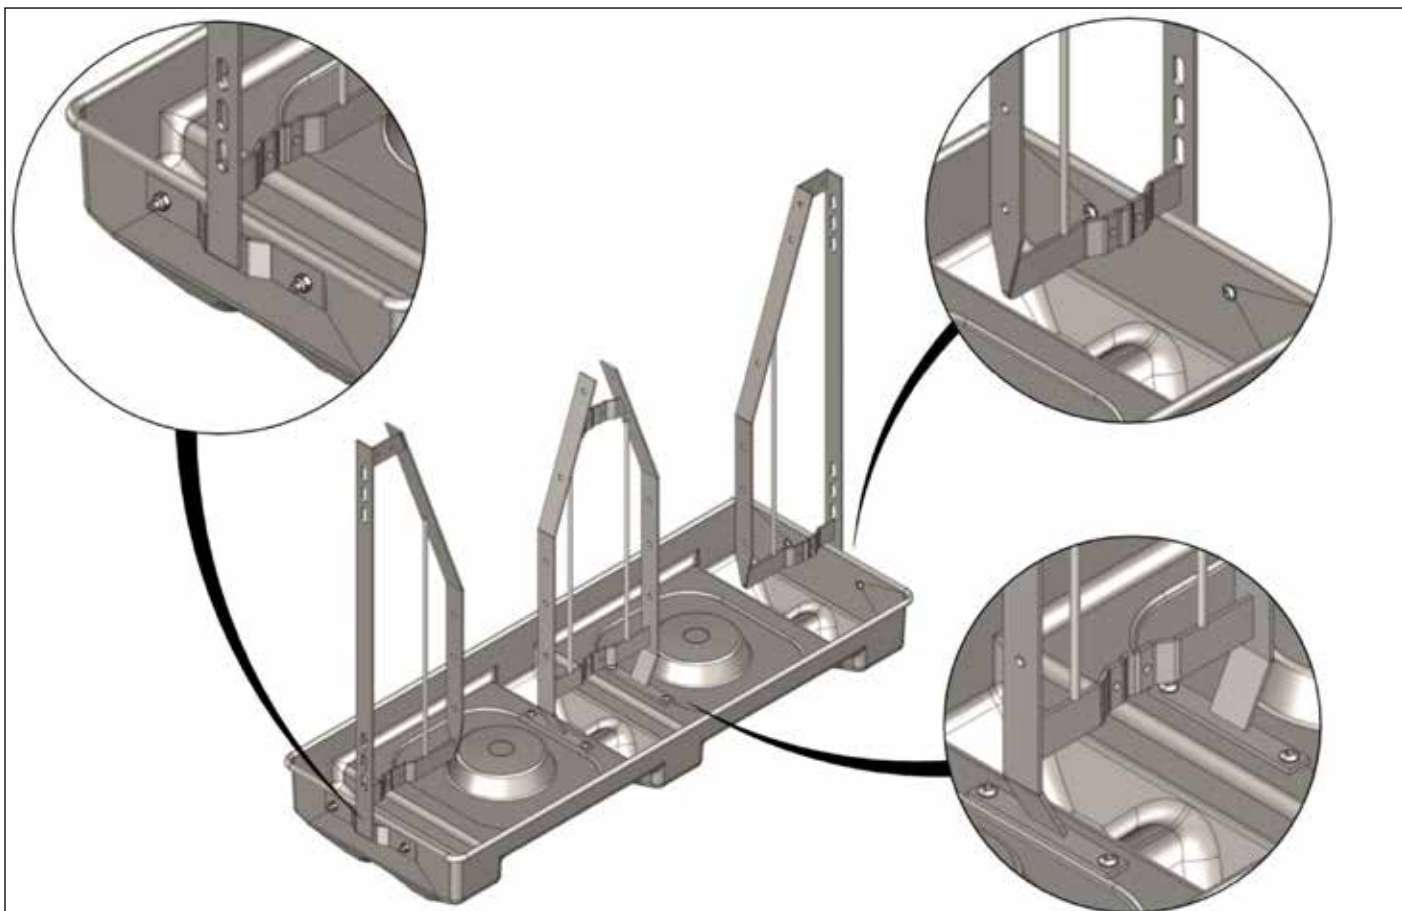

ASSEMBLY INSTRUCTION

TUBE-O-MAT® LTD CLASSIC JUMBO

ACO FUNKI A/S
Kirkevænget 5
DK-7400 Herning

Tel. +45 9711 9600
www.acofunki.com
www.egebjerg.com

7-30 kg

*30-120 kg

1 pcs. Art no. 0170-202

- 2 pcs. Art no. 89458 →
- 1 pcs. Art no. 89464 →
- 2 pcs. Art no. 70725 →
- 1 pcs. Art no. 70666 →
- 2 pcs. Art no. 73321 →
- 2 pcs. Art no. 73326 →
- 2 pcs. Art no. 72209 →
- 2 pcs. Art no. 70284 →