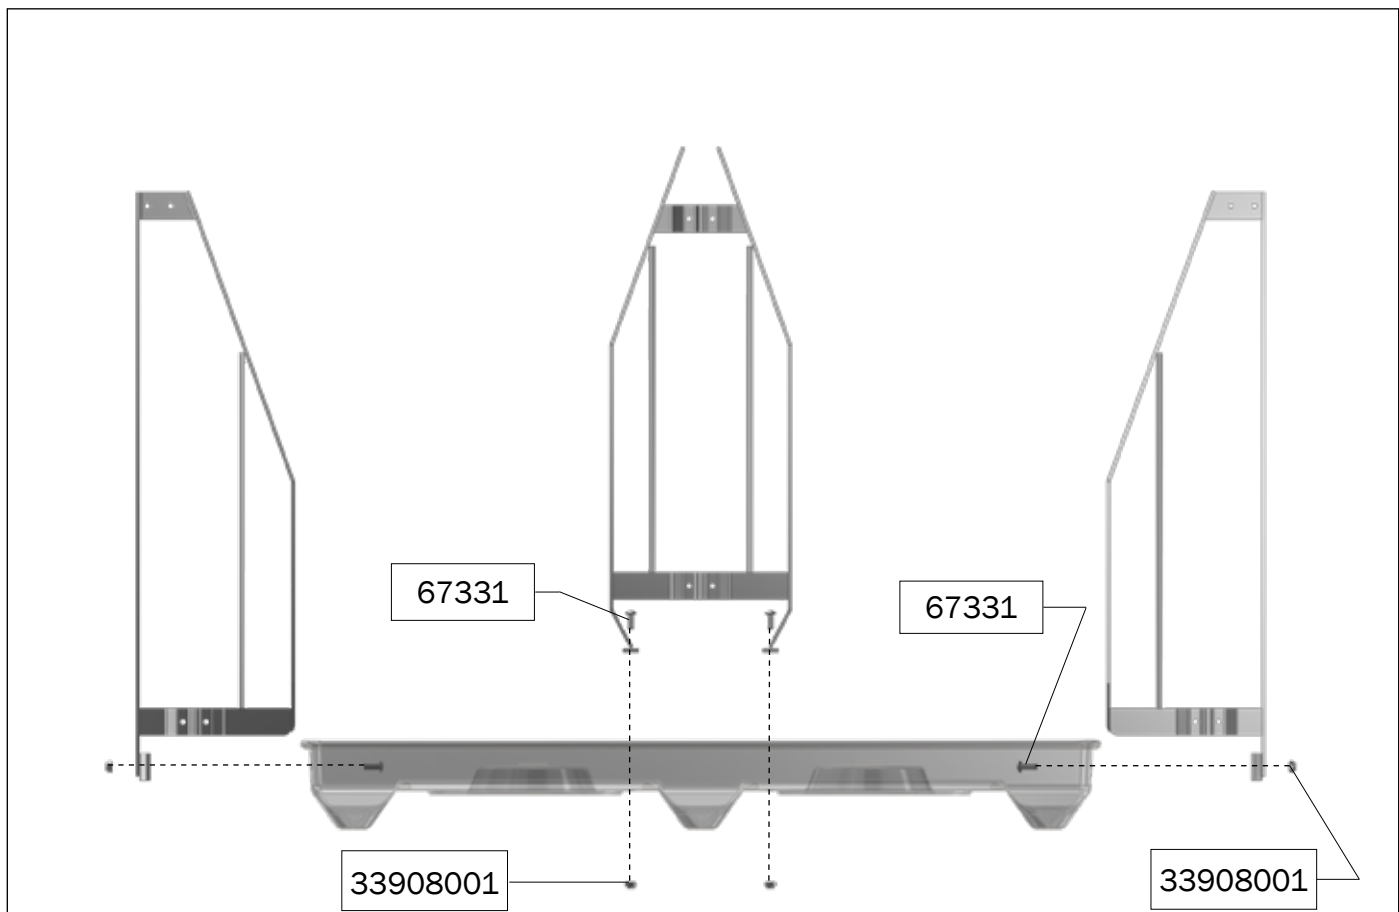

ASSEMBLY INSTRUCTION

TUBE-O-MAT® LTD CLASSIC JUMBO

ACO FUNKI A/S
Kirkevænget 5
DK-7400 Herning

Tel. +45 9711 9600
www.acofunki.com
www.egebjerg.com

7-30 kg

*30-120 kg

1 pcs. Art no. 0170-202

- 2 pcs. Art no. 89458 →
- 1 pcs. Art no. 89464 →
- 2 pcs. Art no. 70725 →
- 1 pcs. Art no. 70666 →
- 2 pcs. Art no. 73321 →
- 2 pcs. Art no. 73326 →
- 2 pcs. Art no. 72209 →
- 2 pcs. Art no. 70284 →