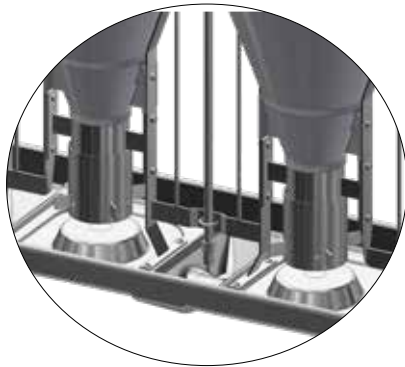

ASSEMBLY INSTRUCTION

TUBE-O-MAT® LTD CLASSIC JUMBO

ACO FUNKI A/S
Kirkevænget 5
DK-7400 Herning

Tel. +45 9711 9600
www.acofunki.com
www.egebjerg.com

7-30 kg

*30-120 kg

1 pcs. Art no. 0170-202

- 2 pcs. Art no. 89458 →
- 1 pcs. Art no. 89464 →
- 2 pcs. Art no. 70725 →
- 1 pcs. Art no. 70666 →
- 2 pcs. Art no. 73321 →
- 2 pcs. Art no. 73326 →
- 2 pcs. Art no. 72209 →
- 2 pcs. Art no. 70284 →

1 set. Art no. 76085

- 4 pcs. Art no. 61015 →
- 3 pcs. Art no. 61140 →
- 1 pcs. Art no. 61310 →
- 1 pcs. Art no. 72362 →
- 2 set. Art no. 76095
- 1 set. Art no. 76096

1 set. Art no. 76096

- 2 pcs. 3/8" M6 Art no. 69681
- 4 pcs. M6 Art no. 33596010