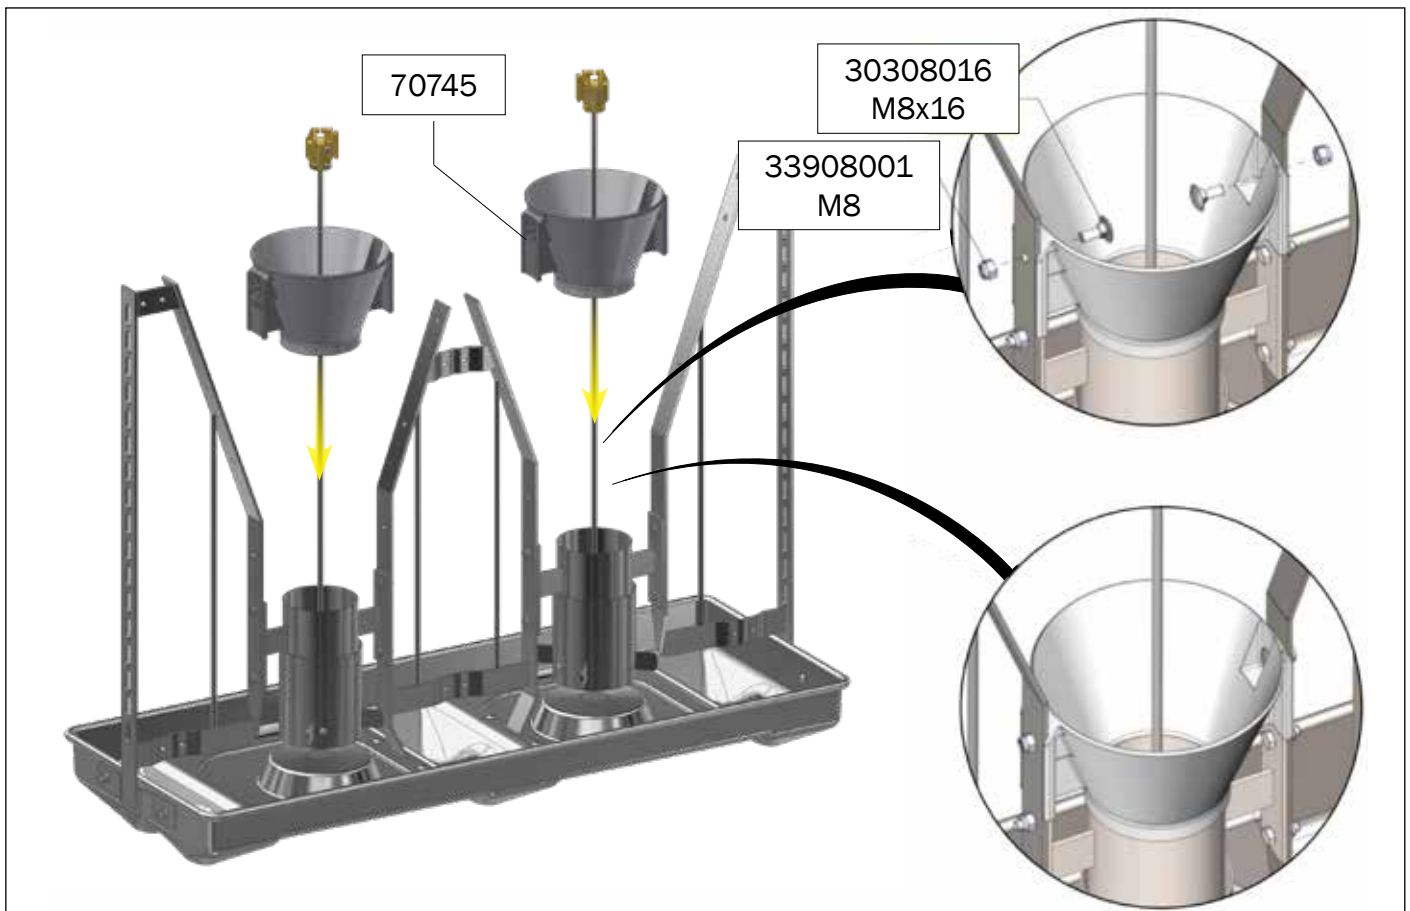

ASSEMBLY INSTRUCTION

TUBE-O-MAT® LTD CLASSIC JUMBO

ACO FUNKI A/S
Kirkevænget 5
DK-7400 Herning

Tel. +45 9711 9600
www.acofunki.com
www.egebjerg.com

7-30 kg

*30-120 kg

1 pcs. Art no. 0170-202

- 2 pcs. Art no. 89458 →
- 1 pcs. Art no. 89464 →
- 2 pcs. Art no. 70725 →
- 1 pcs. Art no. 70666 →
- 2 pcs. Art no. 73321 →
- 2 pcs. Art no. 73326 →
- 2 pcs. Art no. 72209 →
- 2 pcs. Art no. 70284 →