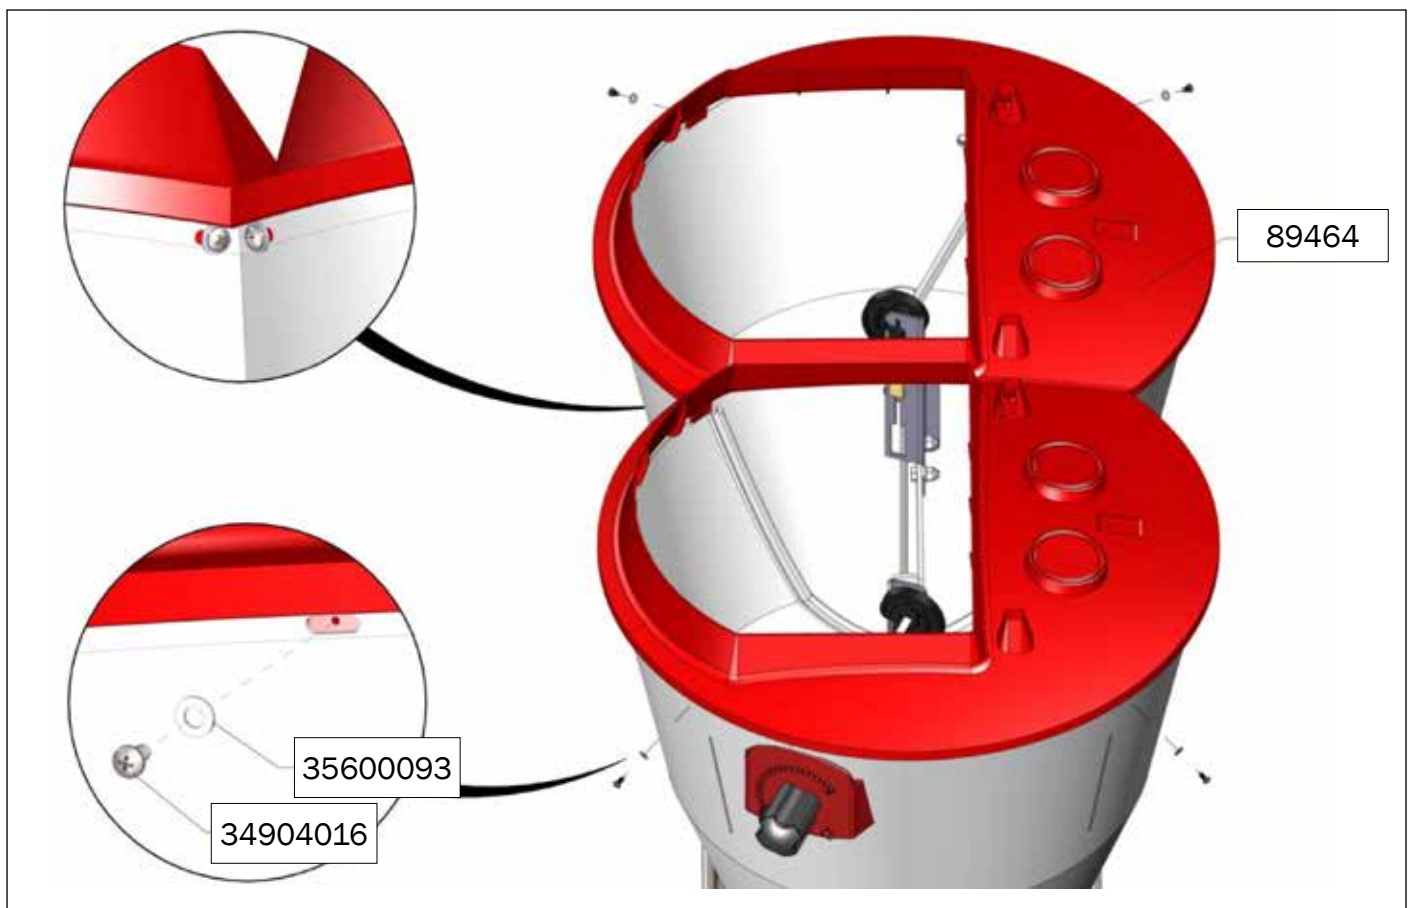

ASSEMBLY INSTRUCTION

TUBE-O-MAT® LTD CLASSIC JUMBO

ACO FUNKI A/S
Kirkevænget 5
DK-7400 Herning

Tel. +45 9711 9600
www.acofunki.com
www.egebjerg.com

7-30 kg

*30-120 kg

1 pcs. Art no. 0170-202

- 2 pcs. Art no. 89458 →
- 1 pcs. Art no. 89464 →
- 2 pcs. Art no. 70725 →
- 1 pcs. Art no. 70666 →
- 2 pcs. Art no. 73321 →
- 2 pcs. Art no. 73326 →
- 2 pcs. Art no. 72209 →
- 2 pcs. Art no. 70284 →