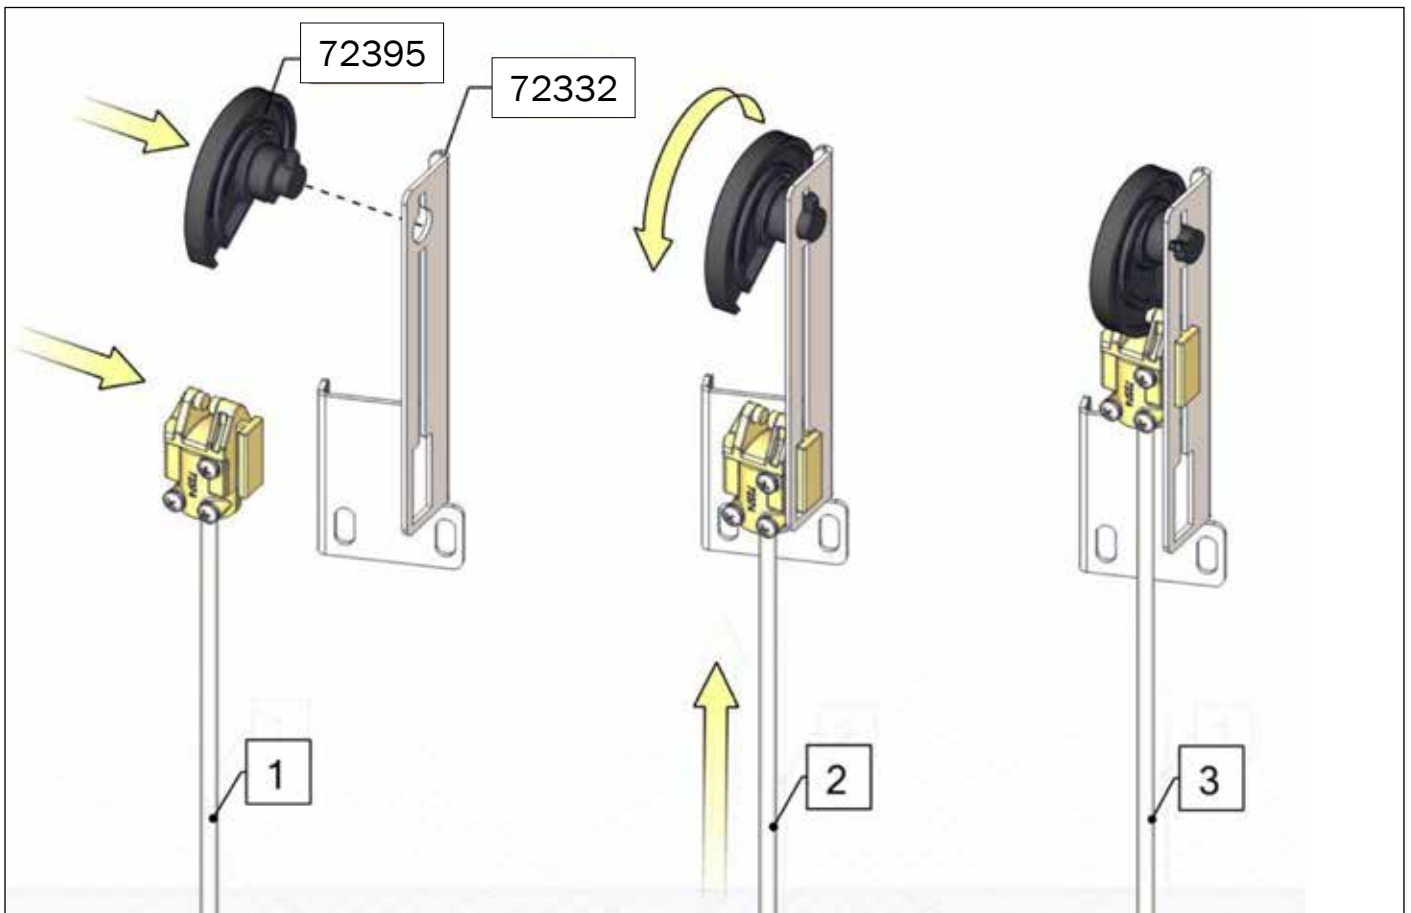

ASSEMBLY INSTRUCTION

TUBE-O-MAT® LTD CLASSIC JUMBO

ACO FUNKI A/S
Kirkevænget 5
DK-7400 Herning

Tel. +45 9711 9600
www.acofunki.com
www.egebjerg.com

7-30 kg

*30-120 kg

1 pcs. Art no. 0170-202

- 2 pcs. Art no. 89458 →
- 1 pcs. Art no. 89464 →
- 2 pcs. Art no. 70725 →
- 1 pcs. Art no. 70666 →
- 2 pcs. Art no. 73321 →
- 2 pcs. Art no. 73326 →
- 2 pcs. Art no. 72209 →
- 2 pcs. Art no. 70284 →