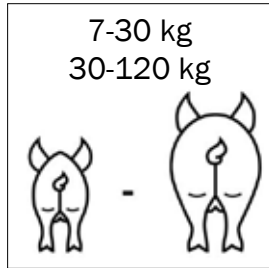

ASSEMBLY INSTRUCTION

TUBE-O-MAT® LTD CLASSIC JUMBO

ACO FUNKI A/S
Kirkevænget 5
DK-7400 Herning

Tel. +45 9711 9600
www.acofunki.com
www.egebjerg.com

7-30 kg

*30-120 kg

1 pcs. Art no. 0170-202

- 2 pcs. Art no. 89458 →
- 1 pcs. Art no. 89464 →
- 2 pcs. Art no. 70725 →
- 1 pcs. Art no. 70666 →
- 2 pcs. Art no. 73321 →
- 2 pcs. Art no. 73326 →
- 2 pcs. Art no. 72209 →
- 2 pcs. Art no. 70284 →