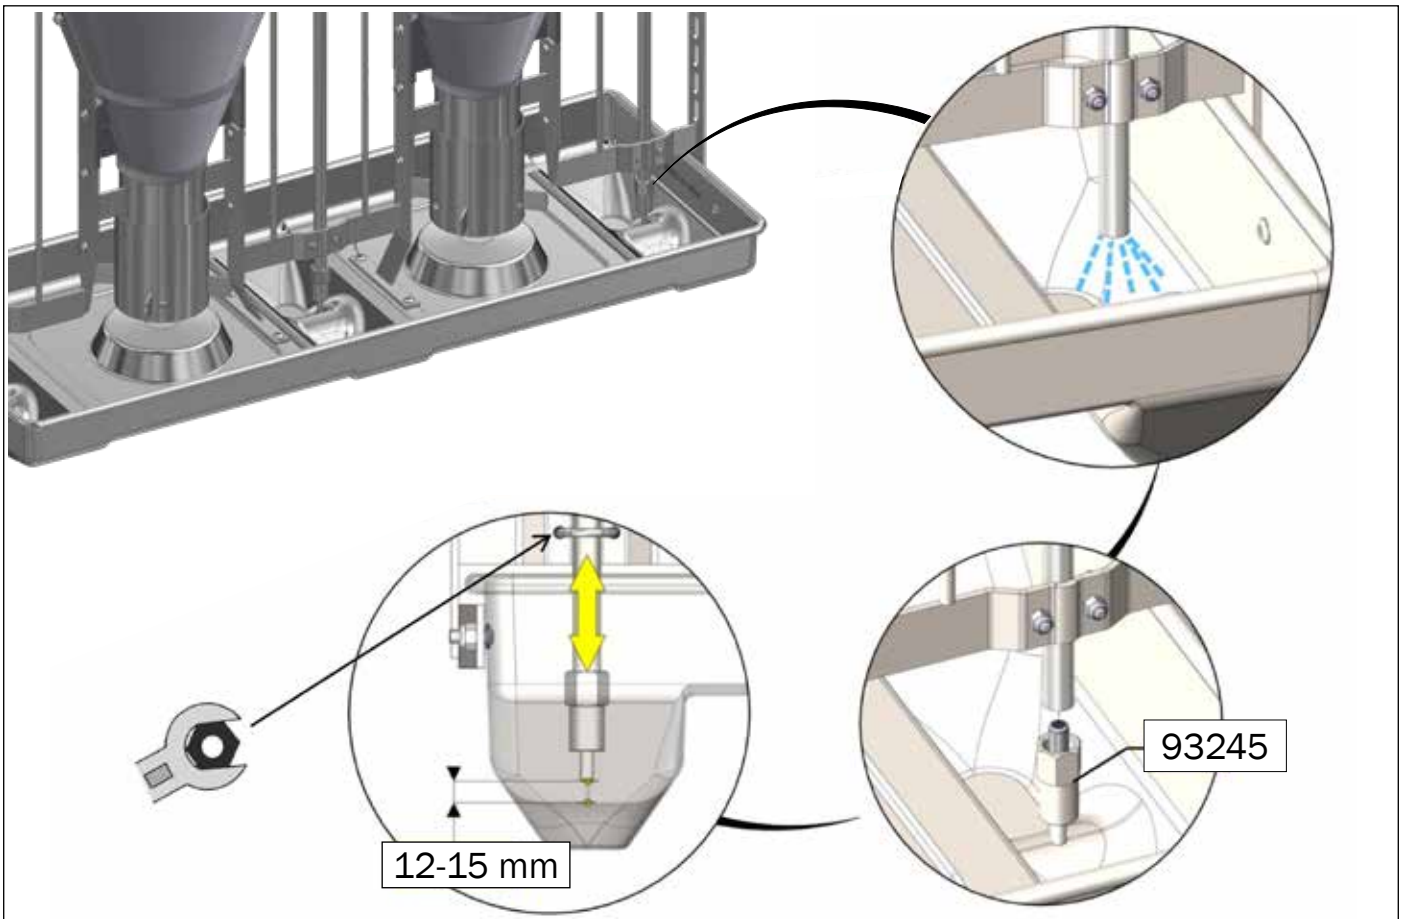

ASSEMBLY INSTRUCTION

TUBE-O-MAT® LTD CLASSIC JUMBO

ACO FUNKI A/S
Kirkevænget 5
DK-7400 Herning

Tel. +45 9711 9600
www.acofunki.com
www.egebjerg.com

7-30 kg

*30-120 kg

1 pcs. Art no. 0170-202

- 2 pcs. Art no. 89458 →
- 1 pcs. Art no. 89464 →
- 2 pcs. Art no. 70725 →
- 1 pcs. Art no. 70666 →
- 2 pcs. Art no. 73321 →
- 2 pcs. Art no. 73326 →
- 2 pcs. Art no. 72209 →
- 2 pcs. Art no. 70284 →