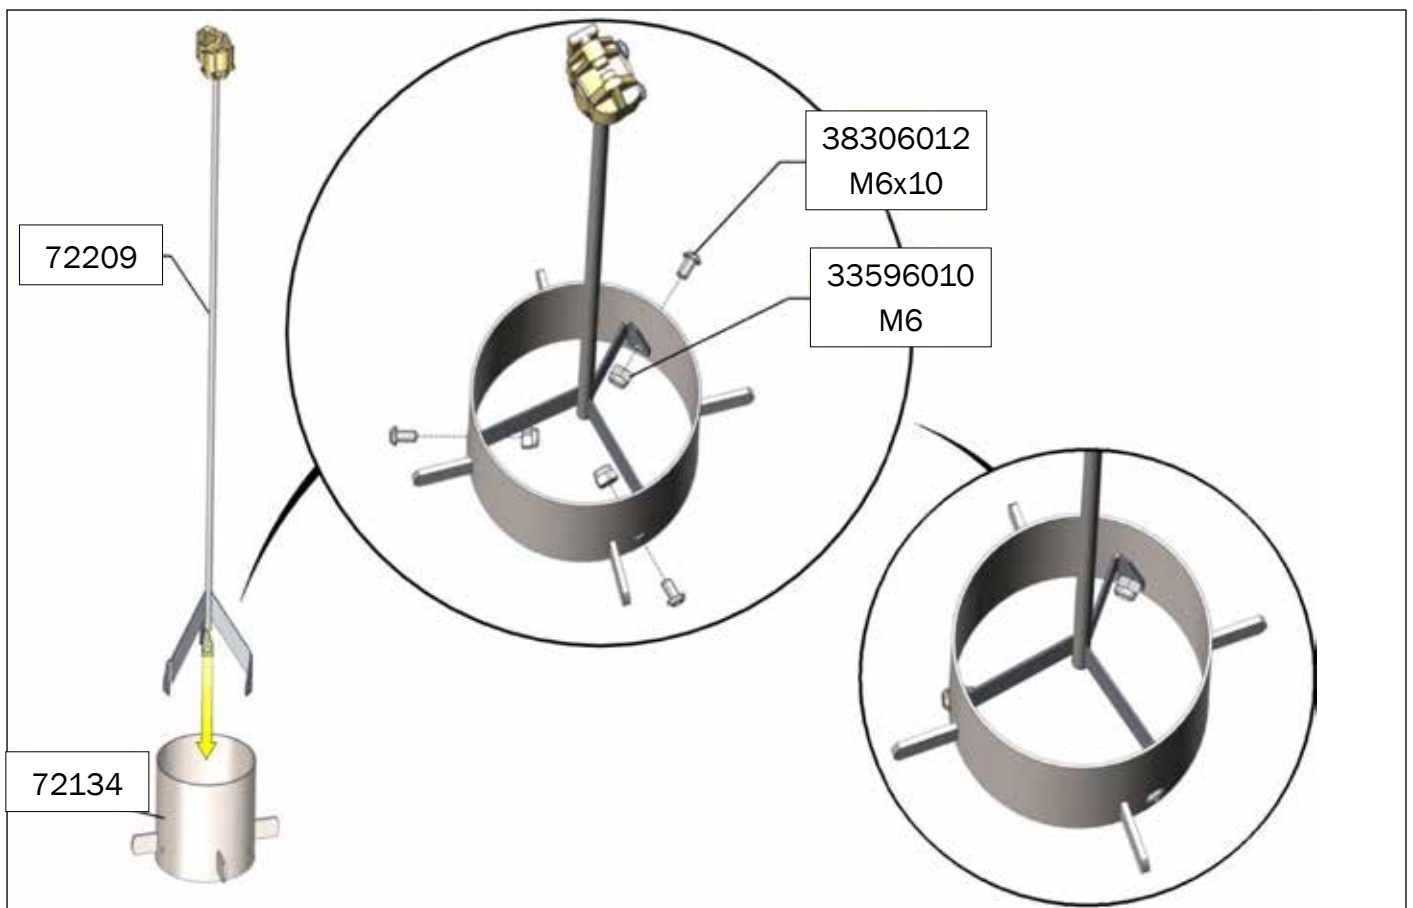

ASSEMBLY INSTRUCTION

TUBE-O-MAT® LTD CLASSIC JUMBO

ACO FUNKI A/S
Kirkevænget 5
DK-7400 Herning

Tel. +45 9711 9600
www.acofunki.com
www.egebjerg.com

7-30 kg

*30-120 kg

1 pcs. Art no. 0170-202

- 2 pcs. Art no. 89458 →
- 1 pcs. Art no. 89464 →
- 2 pcs. Art no. 70725 →
- 1 pcs. Art no. 70666 →
- 2 pcs. Art no. 73321 →
- 2 pcs. Art no. 73326 →
- 2 pcs. Art no. 72209 →
- 2 pcs. Art no. 70284 →

1 set. Art no. 76085

- 4 pcs. Art no. 61015 →
- 3 pcs. Art no. 61140 →
- 1 pcs. Art no. 61310 →
- 1 pcs. Art no. 72362 →
- 2 set. Art no. 76095
- 1 set. Art no. 76096

1 set. Art no. 76096

- 2 pcs. 3/8" M6 Art no. 69681
- 4 pcs. M6 Art no. 33596010