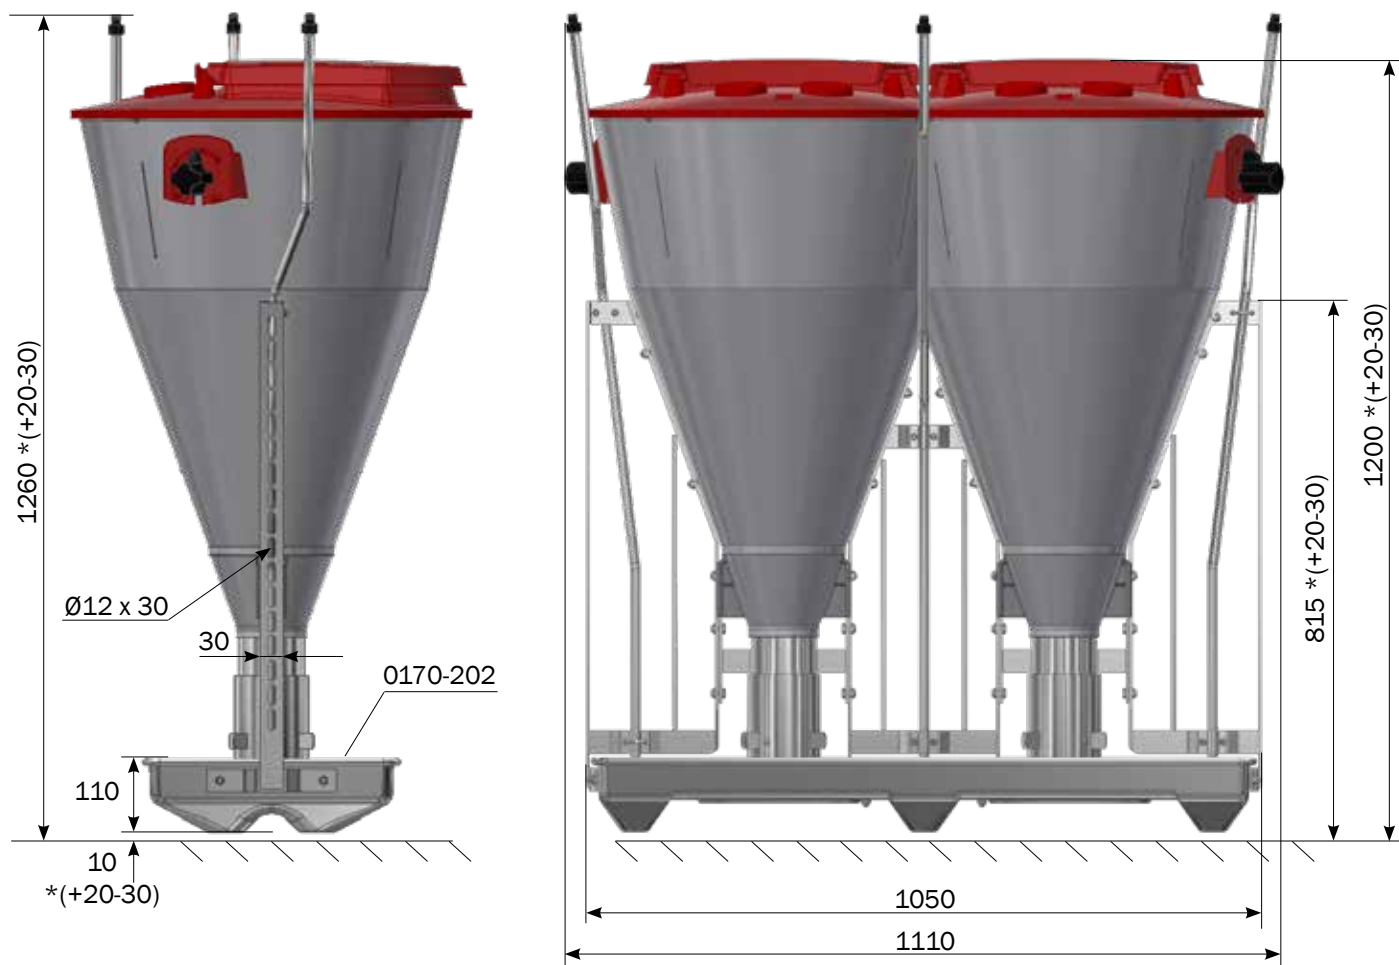

ASSEMBLY INSTRUCTION

TUBE-O-MAT® LTD CLASSIC JUMBO

ACO FUNKI A/S
Kirkevænget 5
DK-7400 Herning

Tel. +45 9711 9600
www.acofunki.com
www.egebjerg.com

7-30 kg

*30-120 kg

1 pcs. Art no. 0170-202

- 2 pcs. Art no. 89458 →
- 1 pcs. Art no. 89464 →
- 2 pcs. Art no. 70725 →
- 1 pcs. Art no. 70666 →
- 2 pcs. Art no. 73321 →
- 2 pcs. Art no. 73326 →
- 2 pcs. Art no. 72209 →
- 2 pcs. Art no. 70284 →

1 set. Art no. 76085

- 4 pcs. Art no. 61015 →
- 3 pcs. Art no. 61140 →
- 1 pcs. Art no. 61310 →
- 1 pcs. Art no. 72362 →
- 2 set. Art no. 76095
- 1 set. Art no. 76096

1 set. Art no. 76096

- 2 pcs. 3/8" M6 Art no. 69681
- 4 pcs. M6 Art no. 33596010