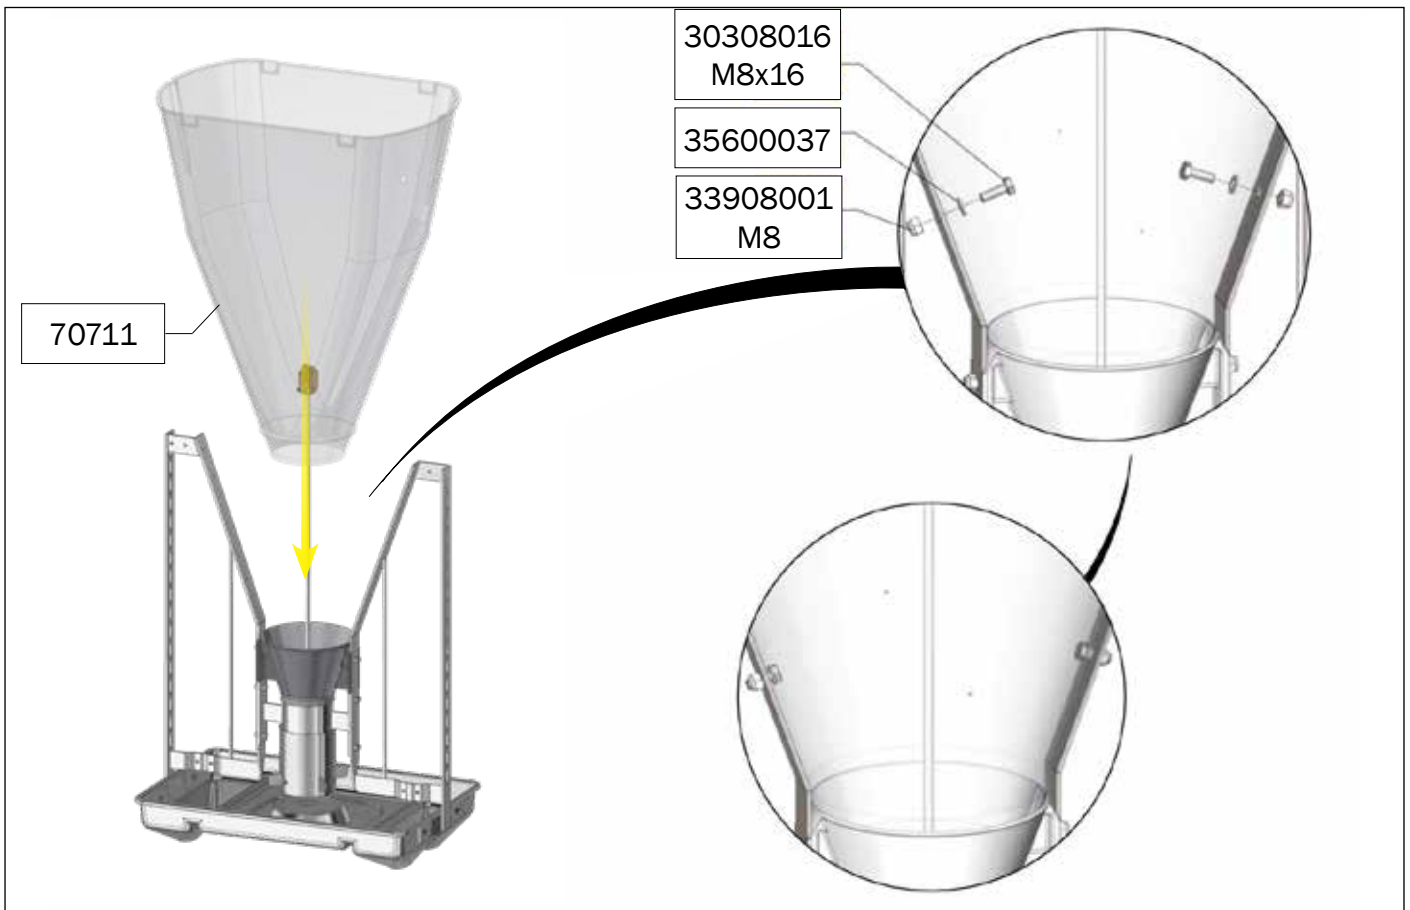

7-30 kg

*30-120 kg

TUBE-O-MAT® CLASSIC

TUBE-O-MAT® CLASSIC/ WEAN-TO-FINISH OR FINISHERS

1 pcs. Art no. 0170-201

1 pcs. Art no. 73710

1 pcs. Art no. 70711

2 pcs. Art no. 73322