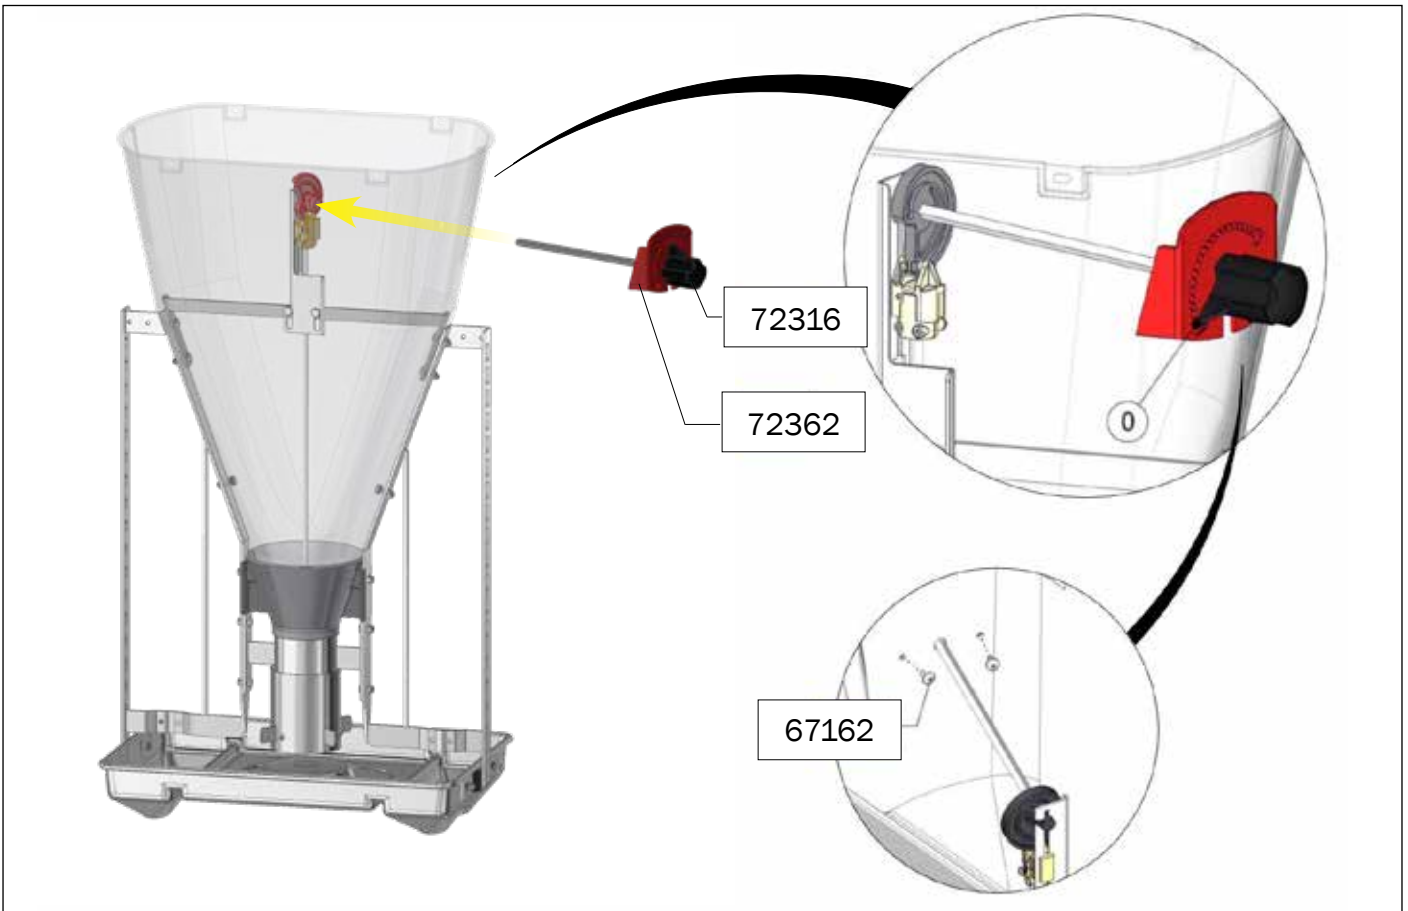

7-30 kg

*30-120 kg

TUBE-O-MAT® CLASSIC

TUBE-O-MAT® CLASSIC/ WEAN-TO-FINISH OR FINISHERS

1 pcs. Art no. 0170-201

1 pcs. Art no. 73710

1 pcs. Art no. 70711

2 pcs. Art no. 73322