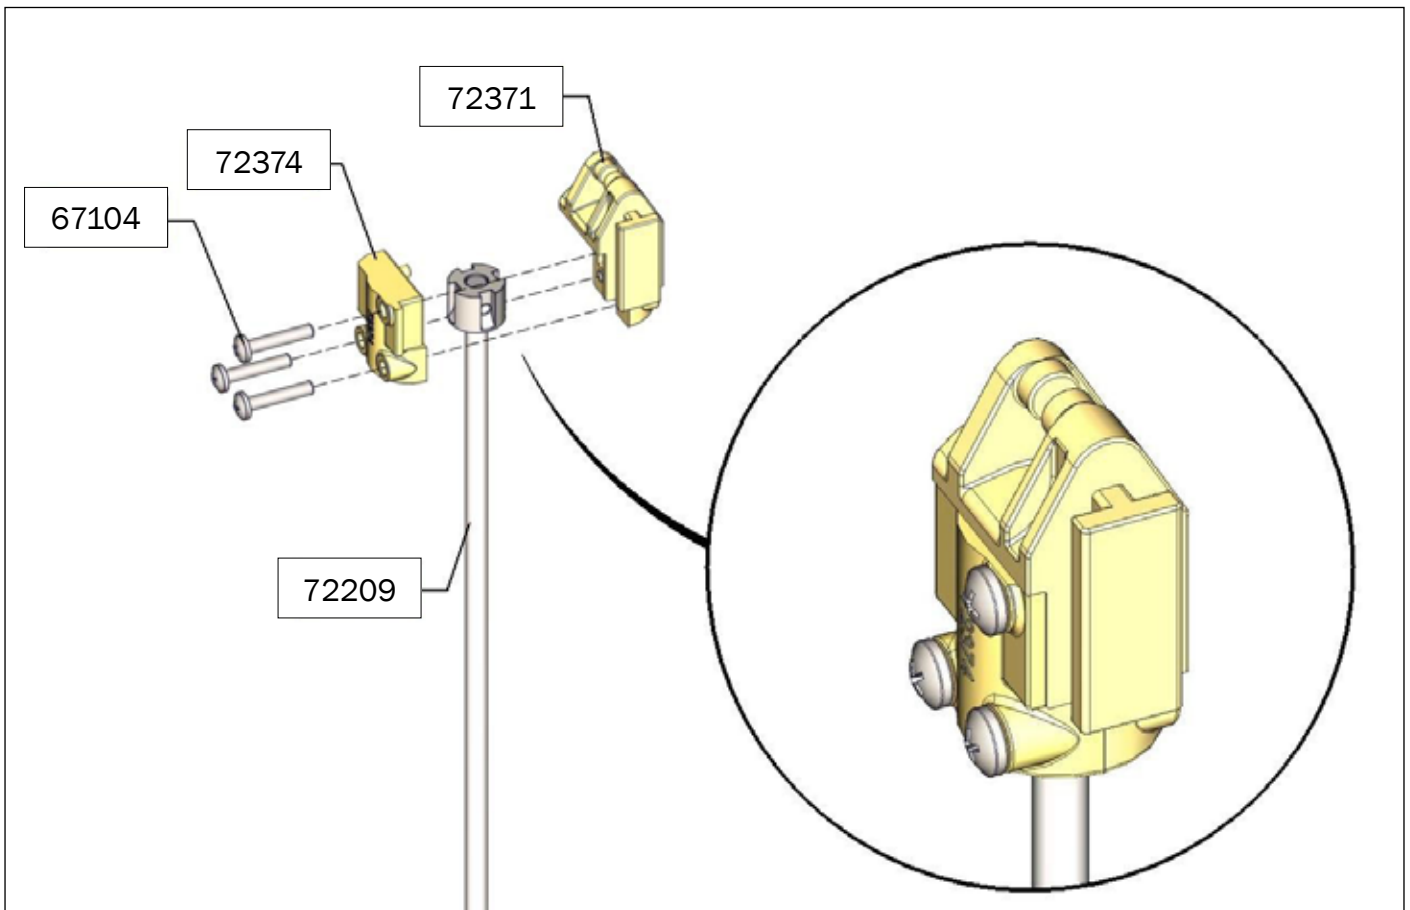

7-30 kg

*30-120 kg

TUBE-O-MAT® CLASSIC

TUBE-O-MAT® CLASSIC/ WEAN-TO-FINISH OR FINISHERS

1 pcs. Art no. 0170-201

1 pcs. Art no. 73710

1 pcs. Art no. 70711

2 pcs. Art no. 73322