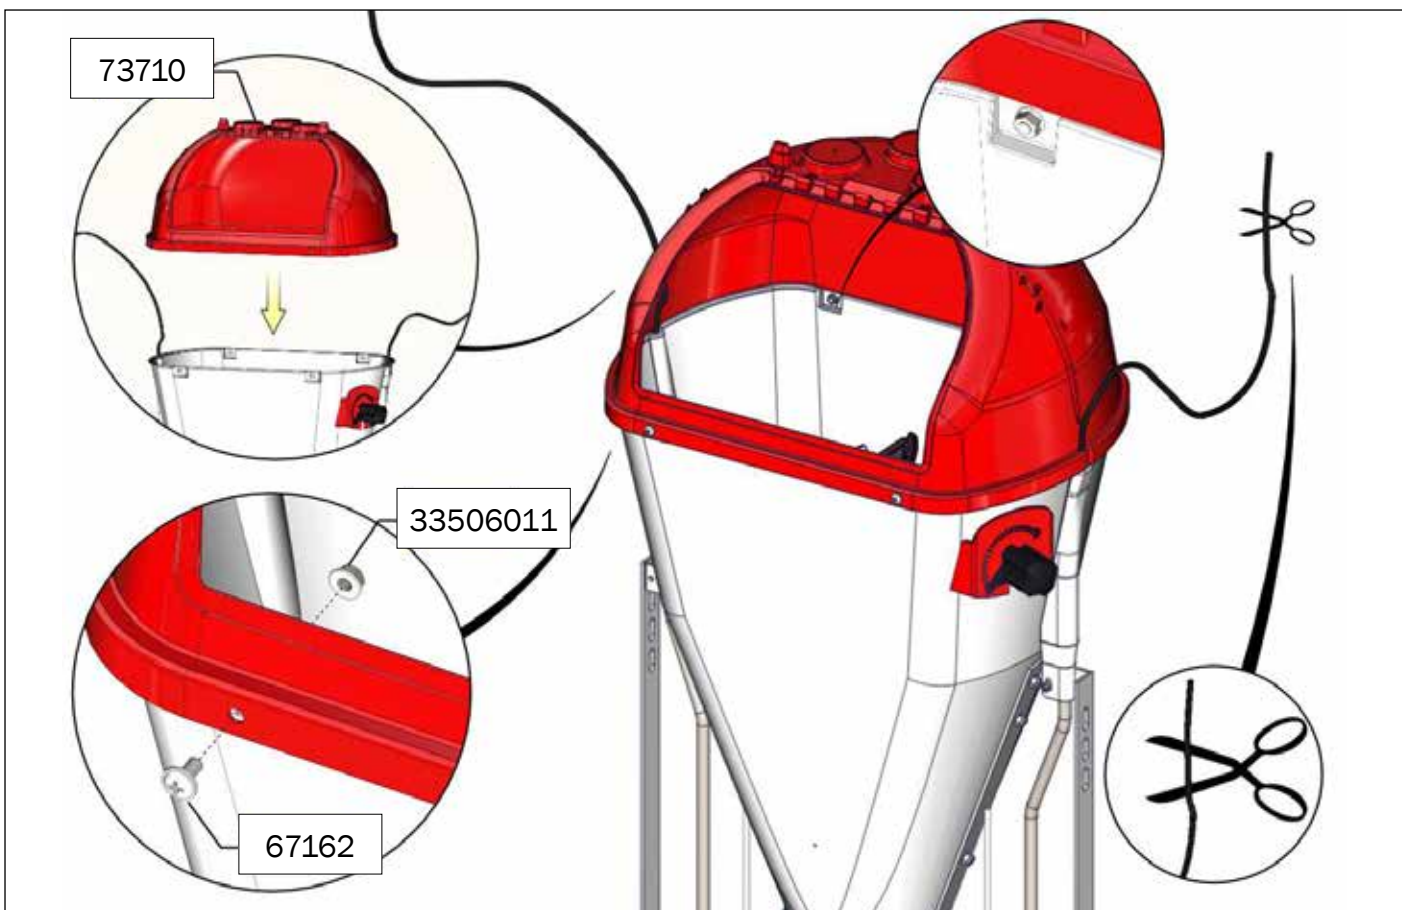

7-30 kg

*30-120 kg

TUBE-O-MAT® CLASSIC

TUBE-O-MAT® CLASSIC/ WEAN-TO-FINISH OR FINISHERS

1 pcs. Art no. 0170-201

1 pcs. Art no. 73710

1 pcs. Art no. 70711

2 pcs. Art no. 73322