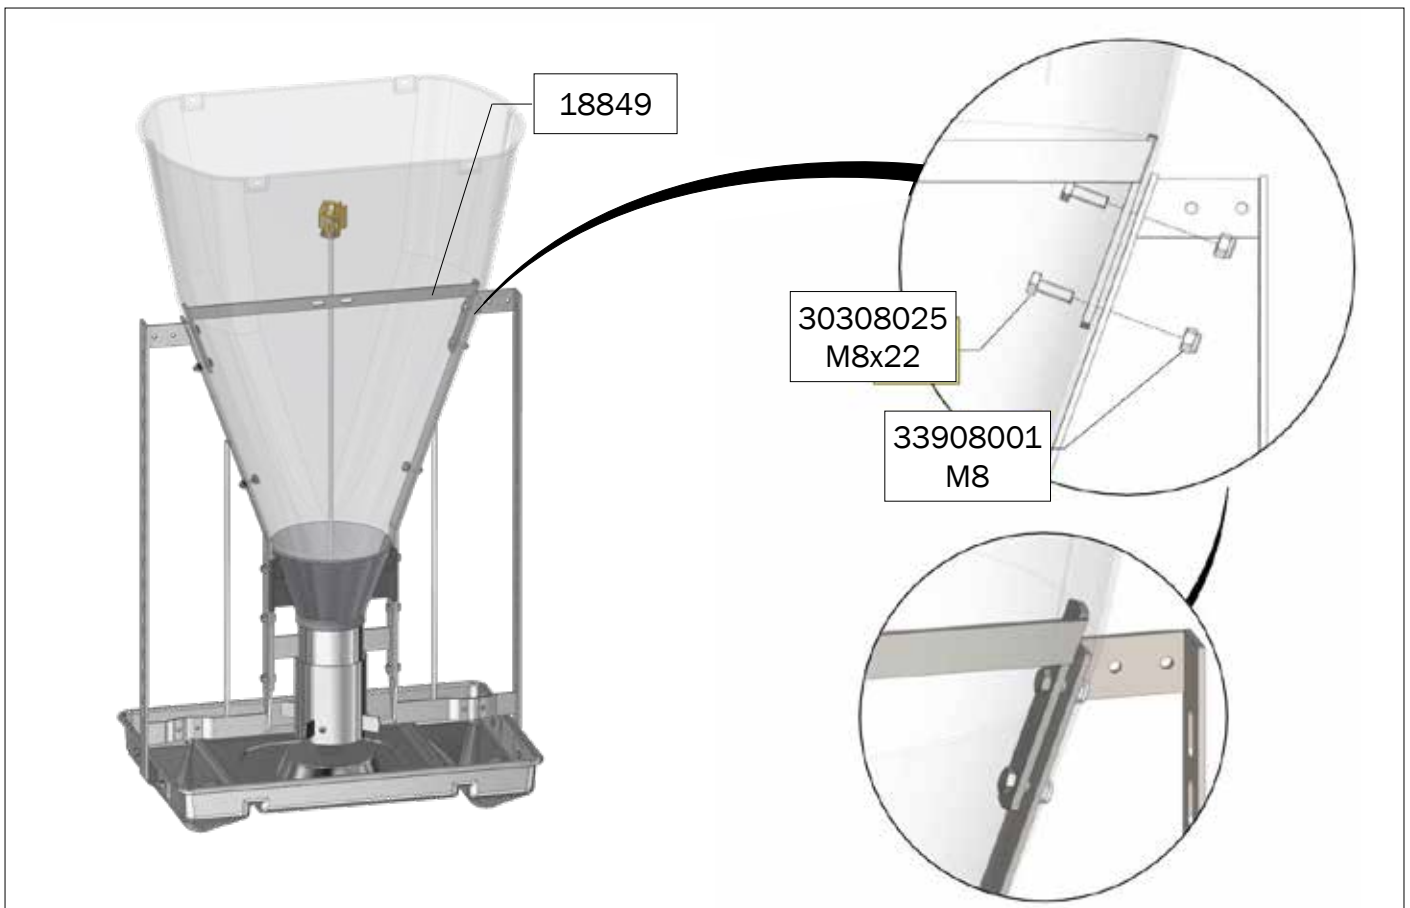

7-30 kg

*30-120 kg

TUBE-O-MAT® CLASSIC

TUBE-O-MAT® CLASSIC/ WEAN-TO-FINISH OR FINISHERS

1 pcs. Art no. 0170-201

1 pcs. Art no. 73710

1 pcs. Art no. 70711

2 pcs. Art no. 73322