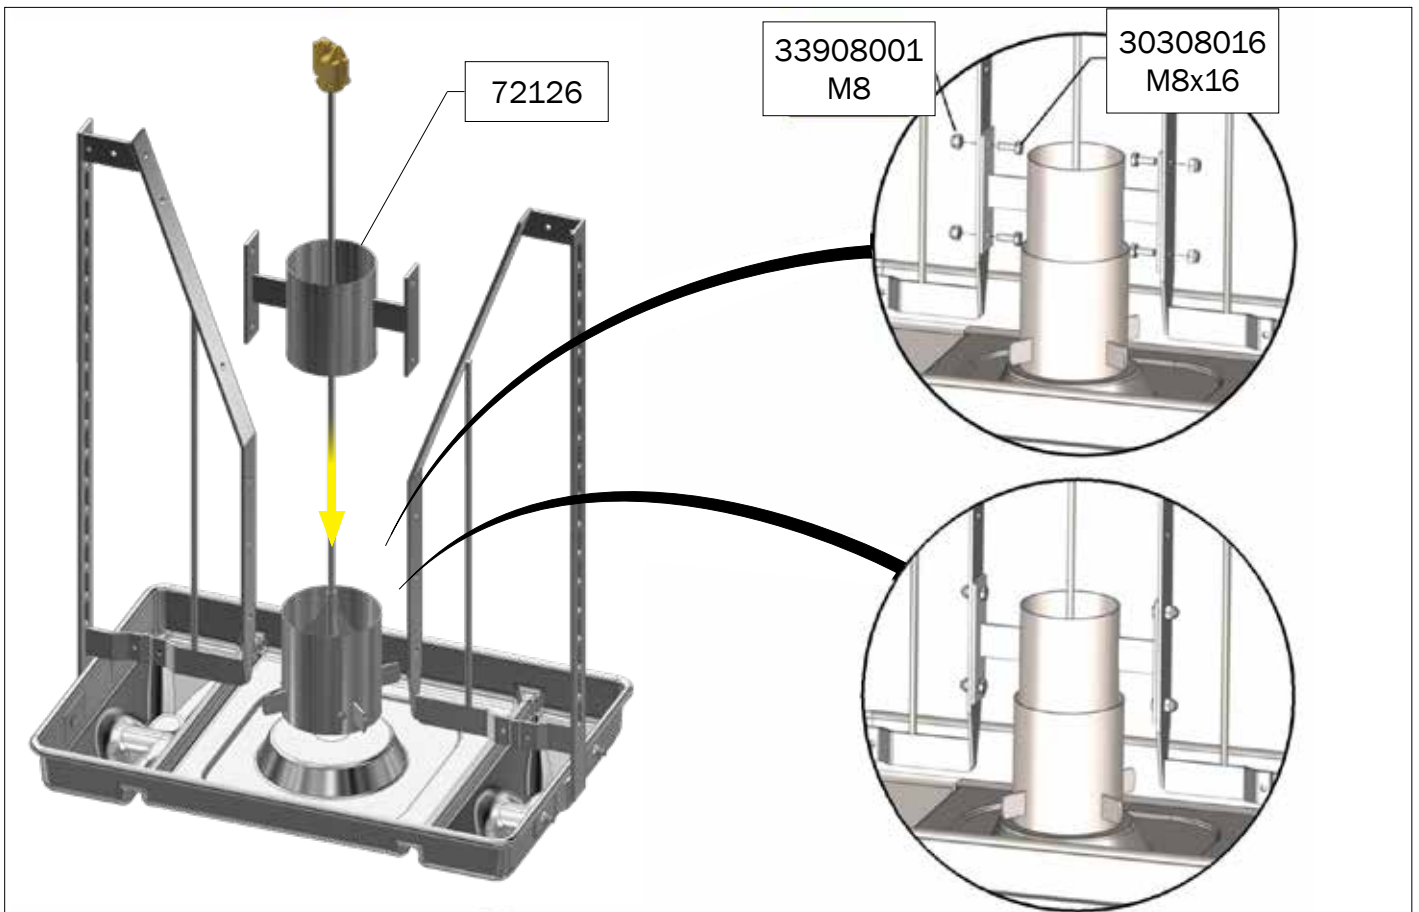

7-30 kg

*30-120 kg

TUBE-O-MAT® CLASSIC

TUBE-O-MAT® CLASSIC/ WEAN-TO-FINISH OR FINISHERS

1 pcs. Art no. 0170-201

1 pcs. Art no. 73710

1 pcs. Art no. 70711

2 pcs. Art no. 73322