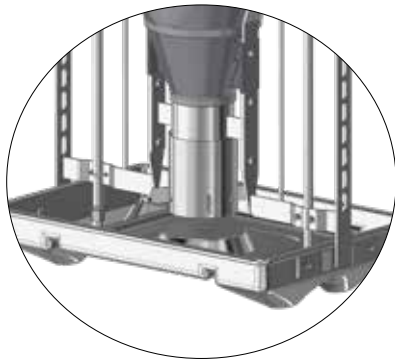

ASSEMBLY INSTRUCTION

TUBE-O-MAT® CLASSIC

The optimum feeder

ACO FUNKI A/S
Kirkevænget 5
DK-7400 Herning

Tel. +45 9711 9600
www.acofunki.com
www.egebjerg.com

Danish Design | German Quality | Global Experience