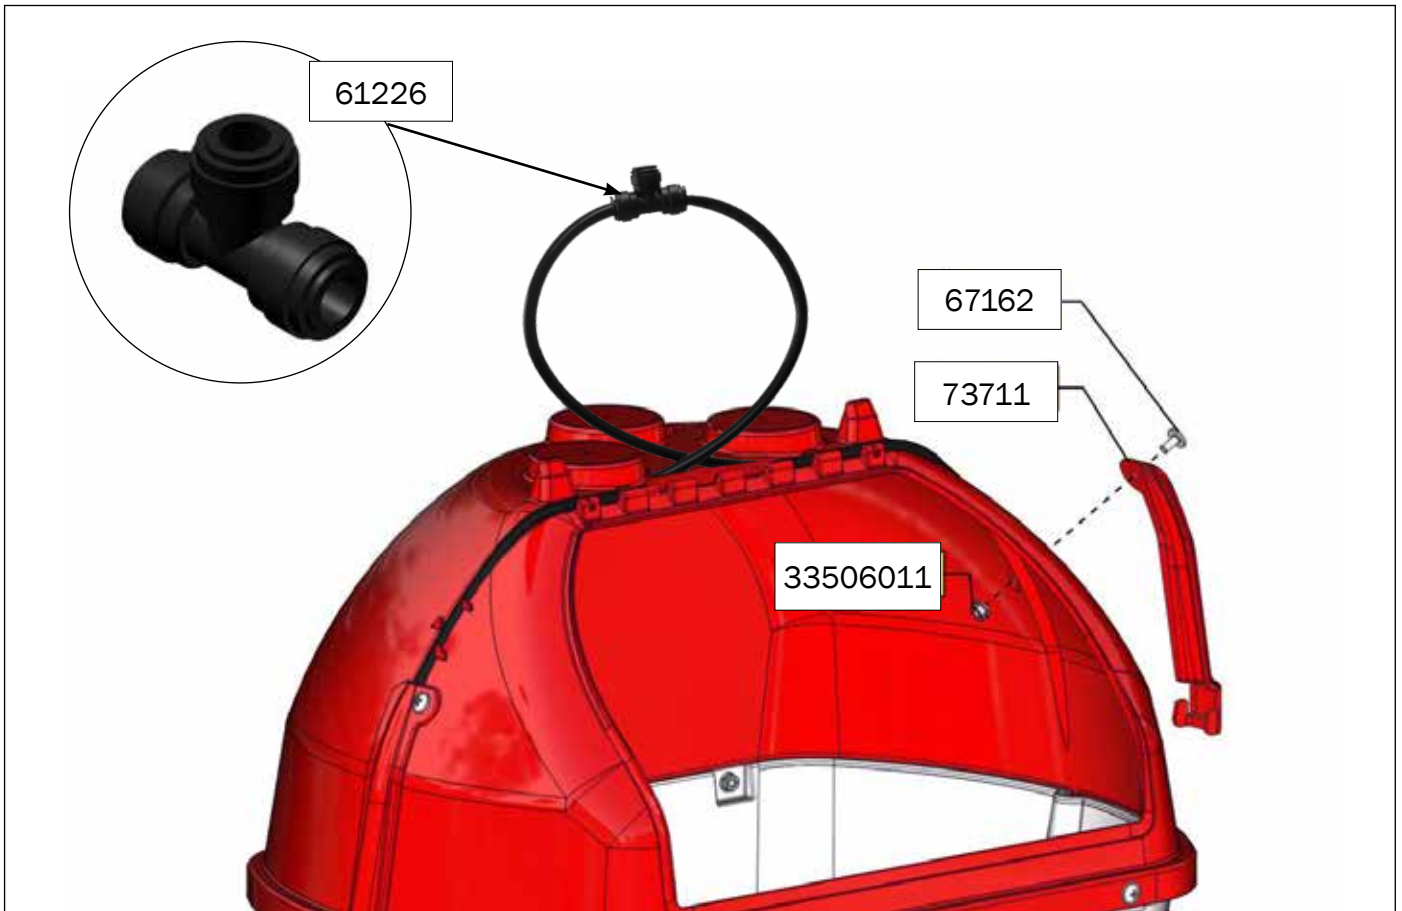

7-30 kg

*30-120 kg

TUBE-O-MAT® CLASSIC

TUBE-O-MAT® CLASSIC/ WEAN-TO-FINISH OR FINISHERS

1 pcs. Art no. 0170-201

1 pcs. Art no. 73710

1 pcs. Art no. 70711

2 pcs. Art no. 73322