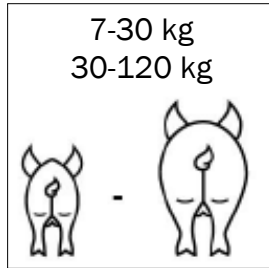

ASSEMBLY INSTRUCTION

TUBE-O-MAT® CLASSIC

The optimum feeder