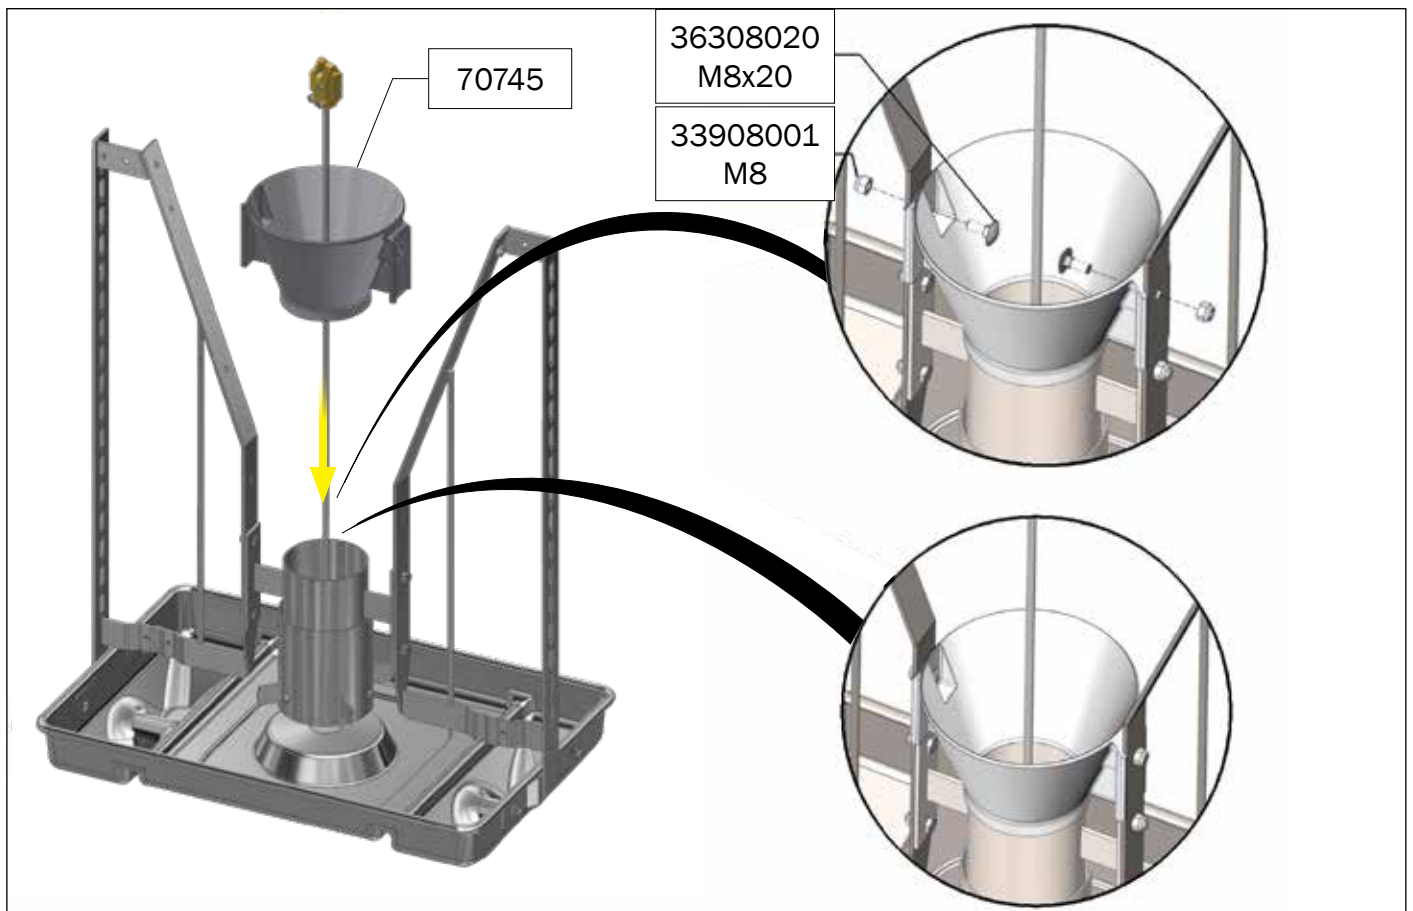

7-30 kg

*30-120 kg

TUBE-O-MAT® CLASSIC

TUBE-O-MAT® CLASSIC/ WEAN-TO-FINISH OR FINISHERS

1 pcs. Art no. 0170-201

1 pcs. Art no. 73710

1 pcs. Art no. 70711

2 pcs. Art no. 73322