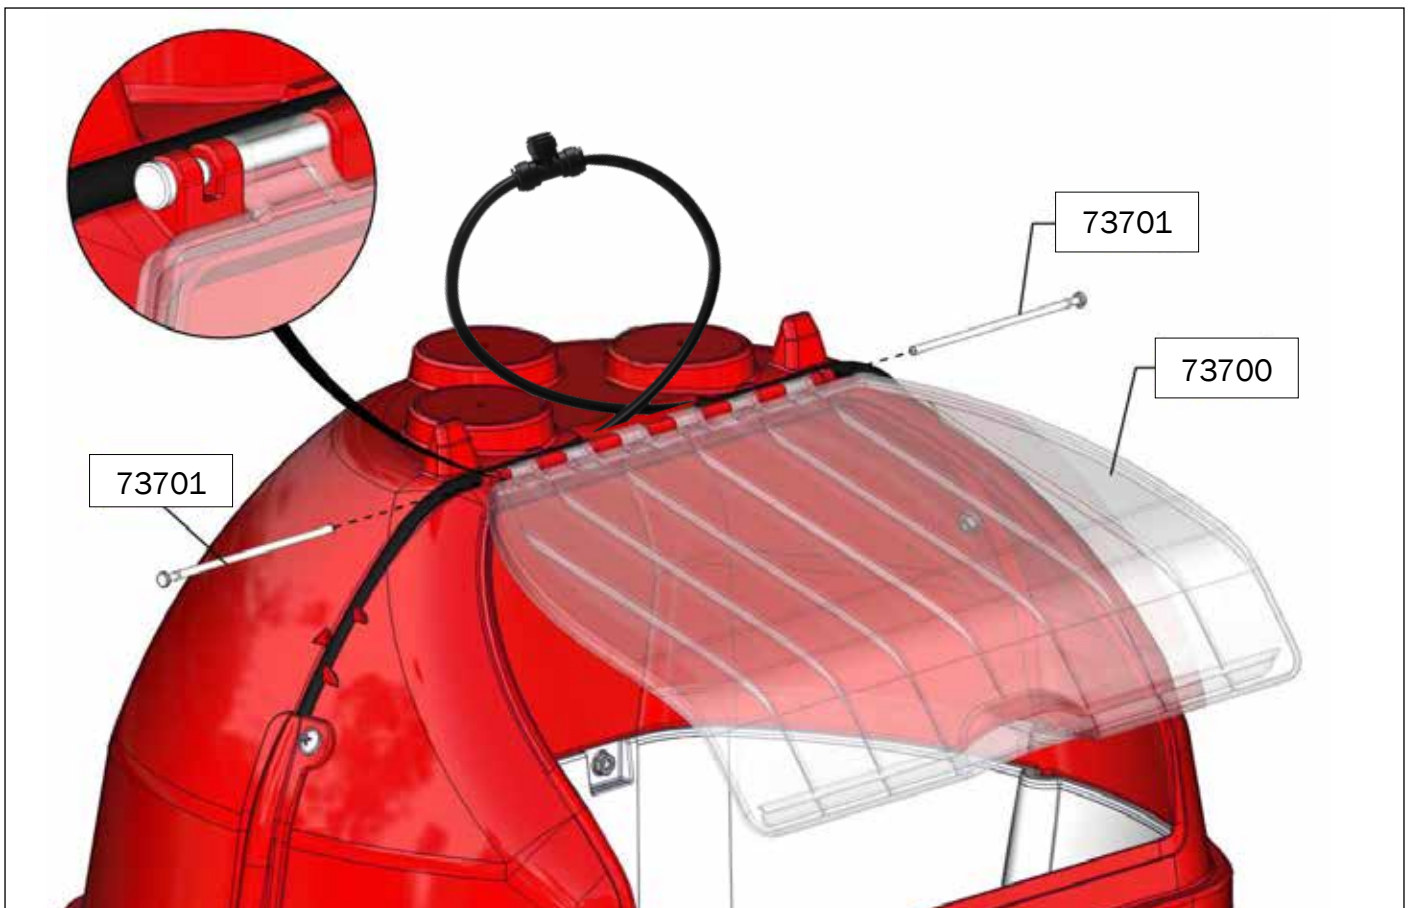

7-30 kg

*30-120 kg

TUBE-O-MAT® CLASSIC

TUBE-O-MAT® CLASSIC/ WEAN-TO-FINISH OR FINISHERS

1 pcs. Art no. 0170-201

1 pcs. Art no. 73710

1 pcs. Art no. 70711

2 pcs. Art no. 73322