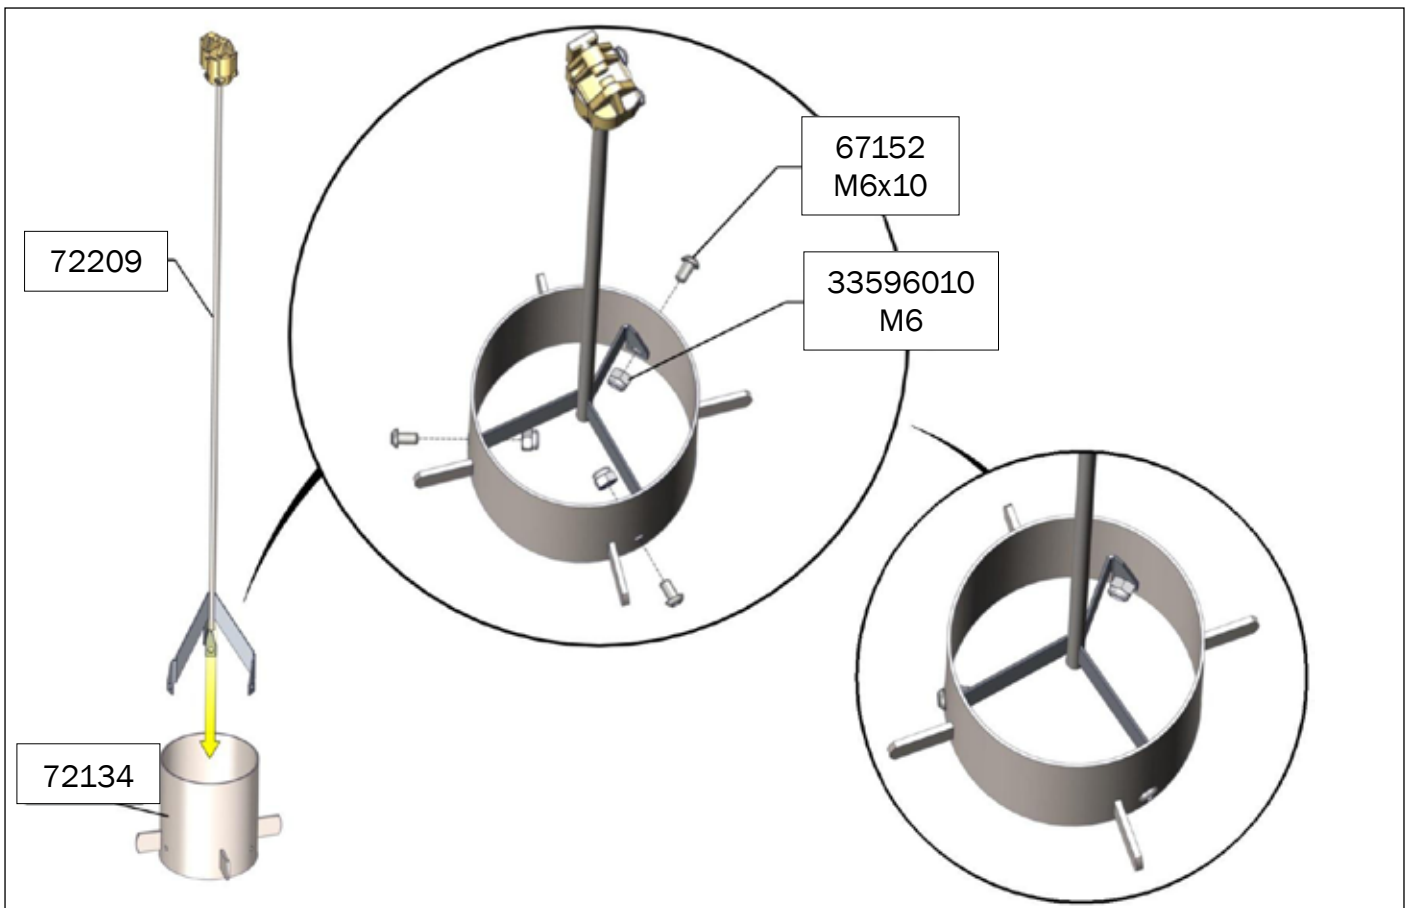

7-30 kg

*30-120 kg

TUBE-O-MAT® CLASSIC

TUBE-O-MAT® CLASSIC/ WEAN-TO-FINISH OR FINISHERS

1 pcs. Art no. 0170-201

1 pcs. Art no. 73710

1 pcs. Art no. 70711

2 pcs. Art no. 73322