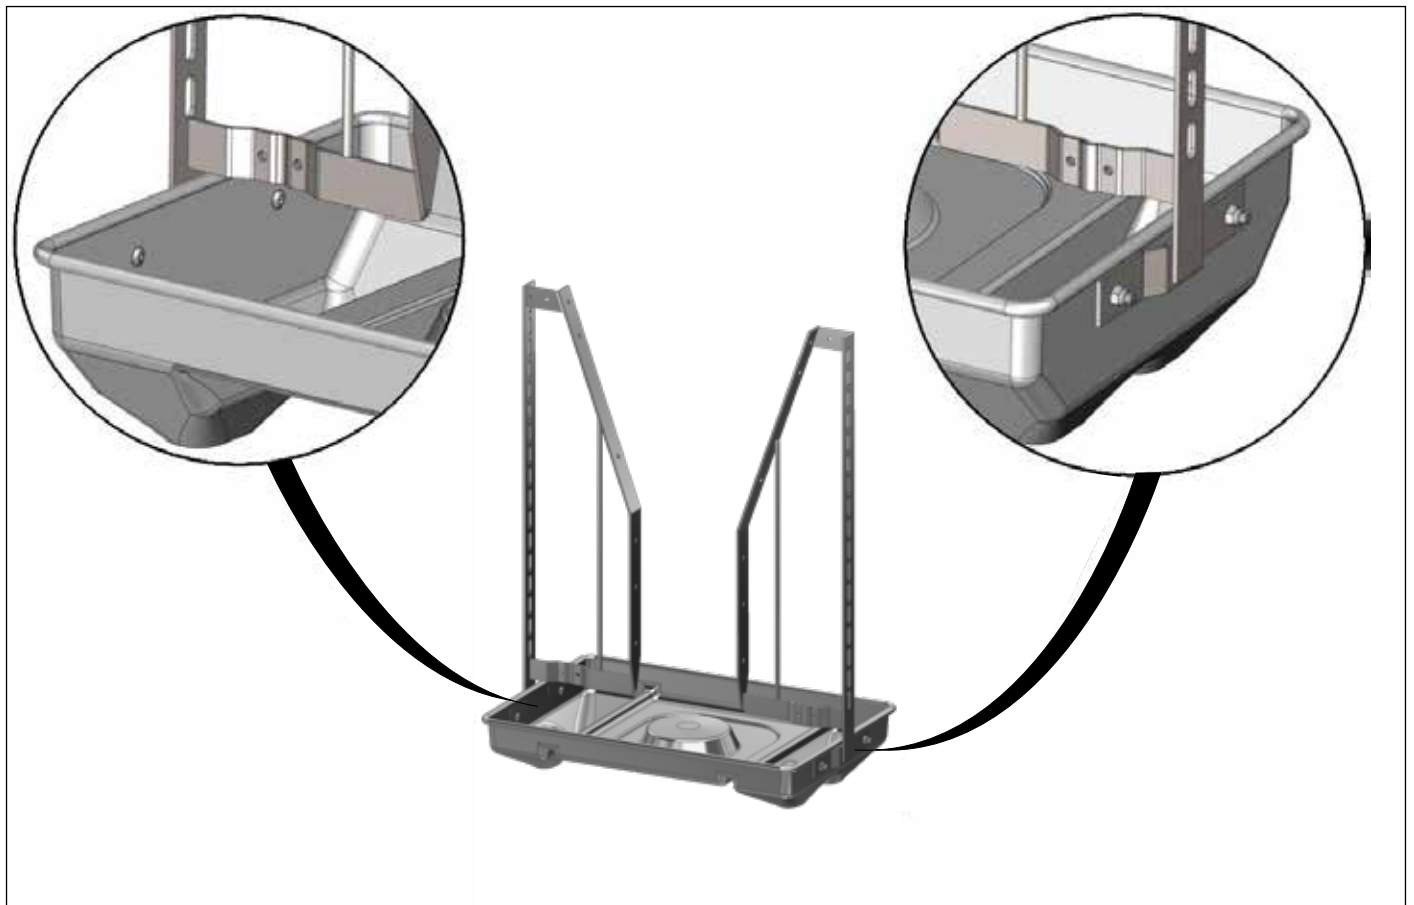

7-30 kg

*30-120 kg

TUBE-O-MAT® CLASSIC

TUBE-O-MAT® CLASSIC/ WEAN-TO-FINISH OR FINISHERS

1 pcs. Art no. 0170-201

1 pcs. Art no. 73710

1 pcs. Art no. 70711

2 pcs. Art no. 73322