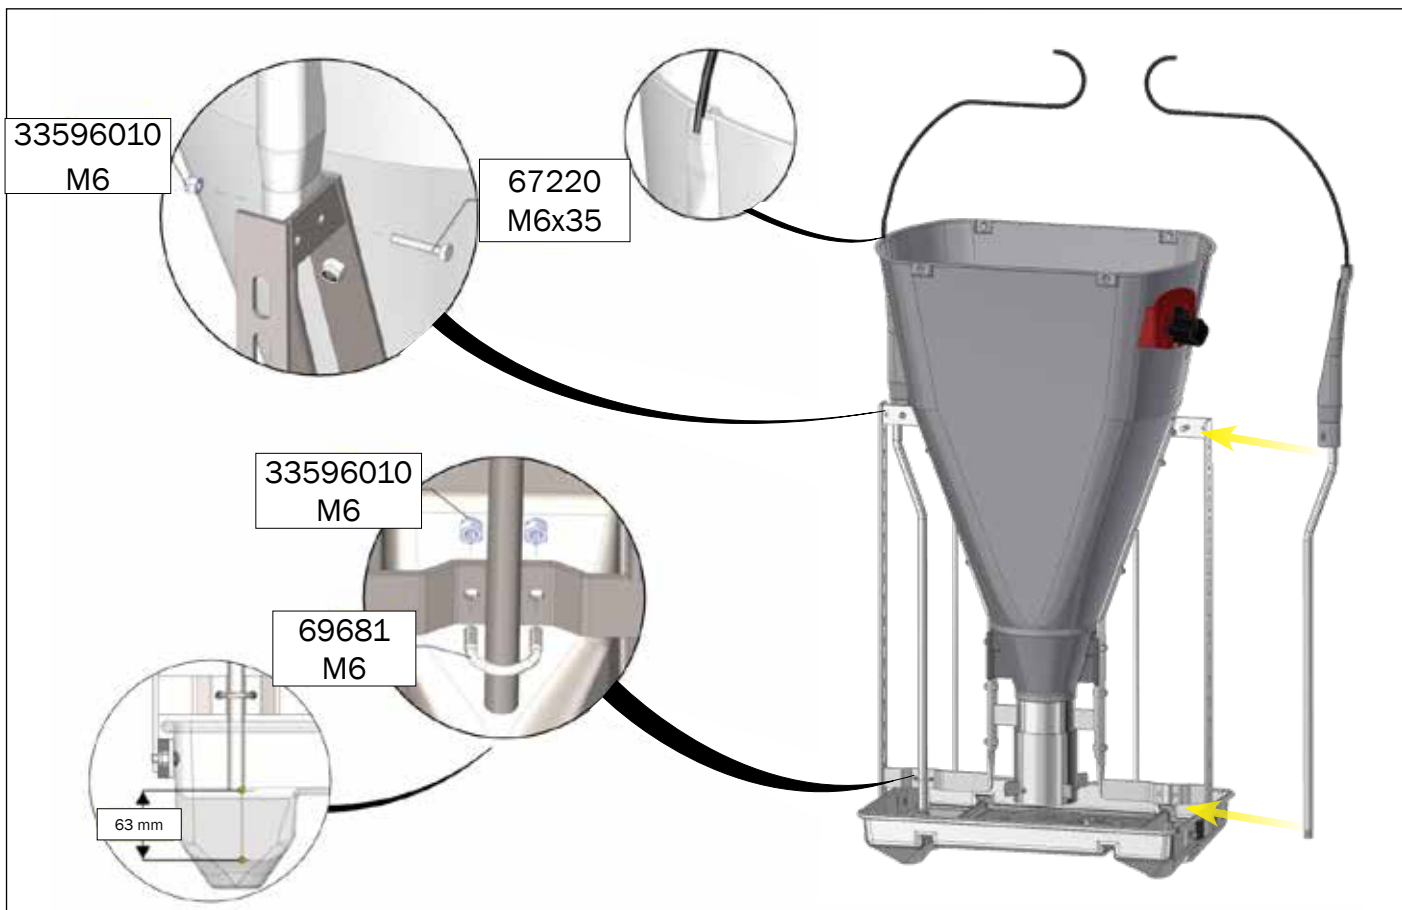

7-30 kg

*30-120 kg

TUBE-O-MAT® CLASSIC

TUBE-O-MAT® CLASSIC/ WEAN-TO-FINISH OR FINISHERS

1 pcs. Art no. 0170-201

1 pcs. Art no. 73710

1 pcs. Art no. 70711

2 pcs. Art no. 73322