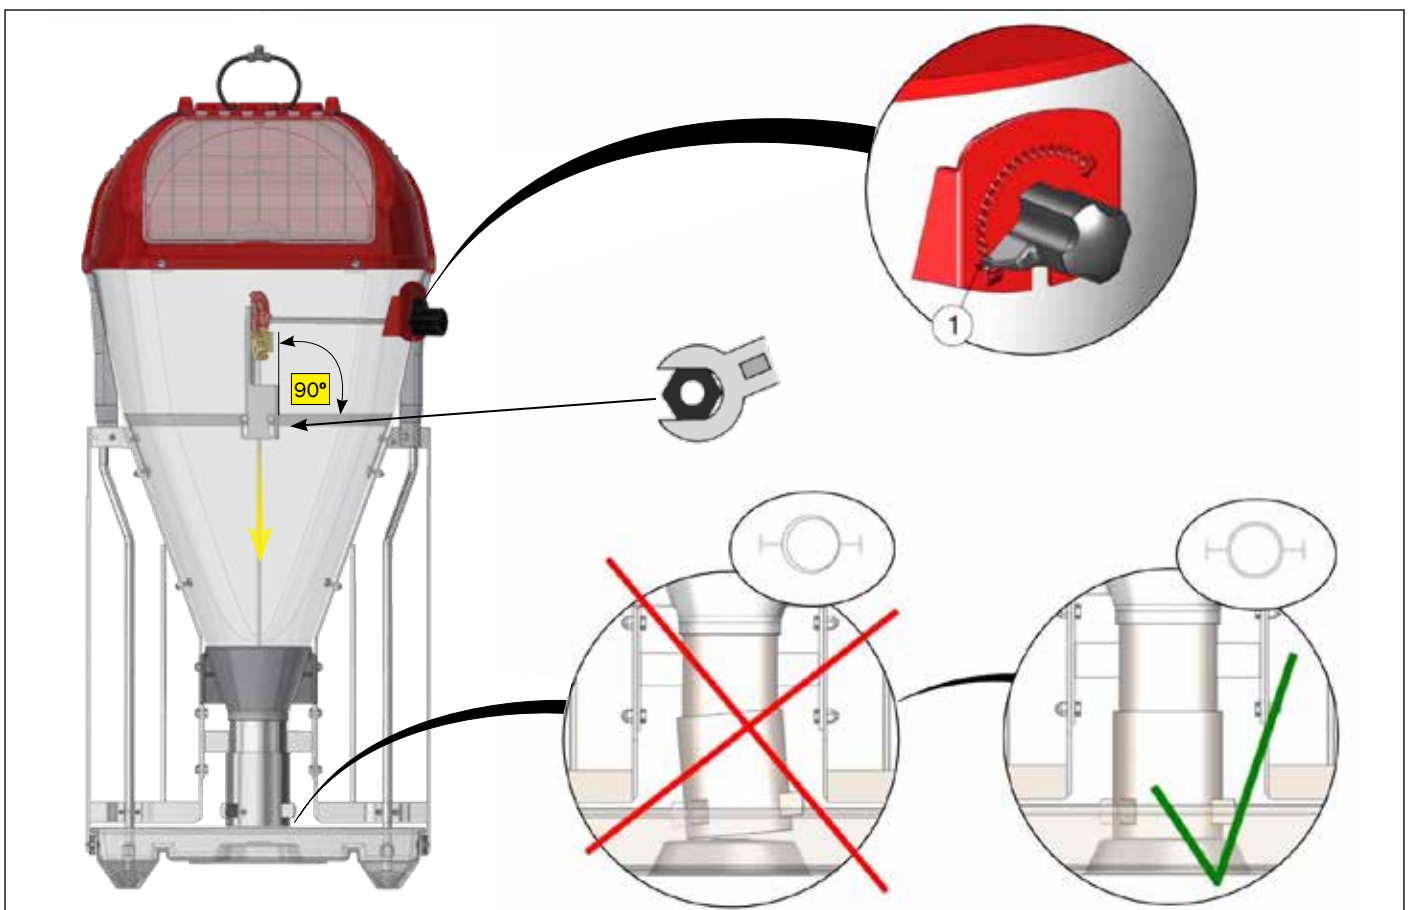

ASSEMBLY INSTRUCTION

TUBE-O-MAT® CLASSIC

The optimum feeder

ACO FUNKI A/S
Kirkevænget 5
DK-7400 Herning

Tel. +45 9711 9600
www.acofunki.com
www.egebjerg.com

Danish Design | German Quality | Global Experience