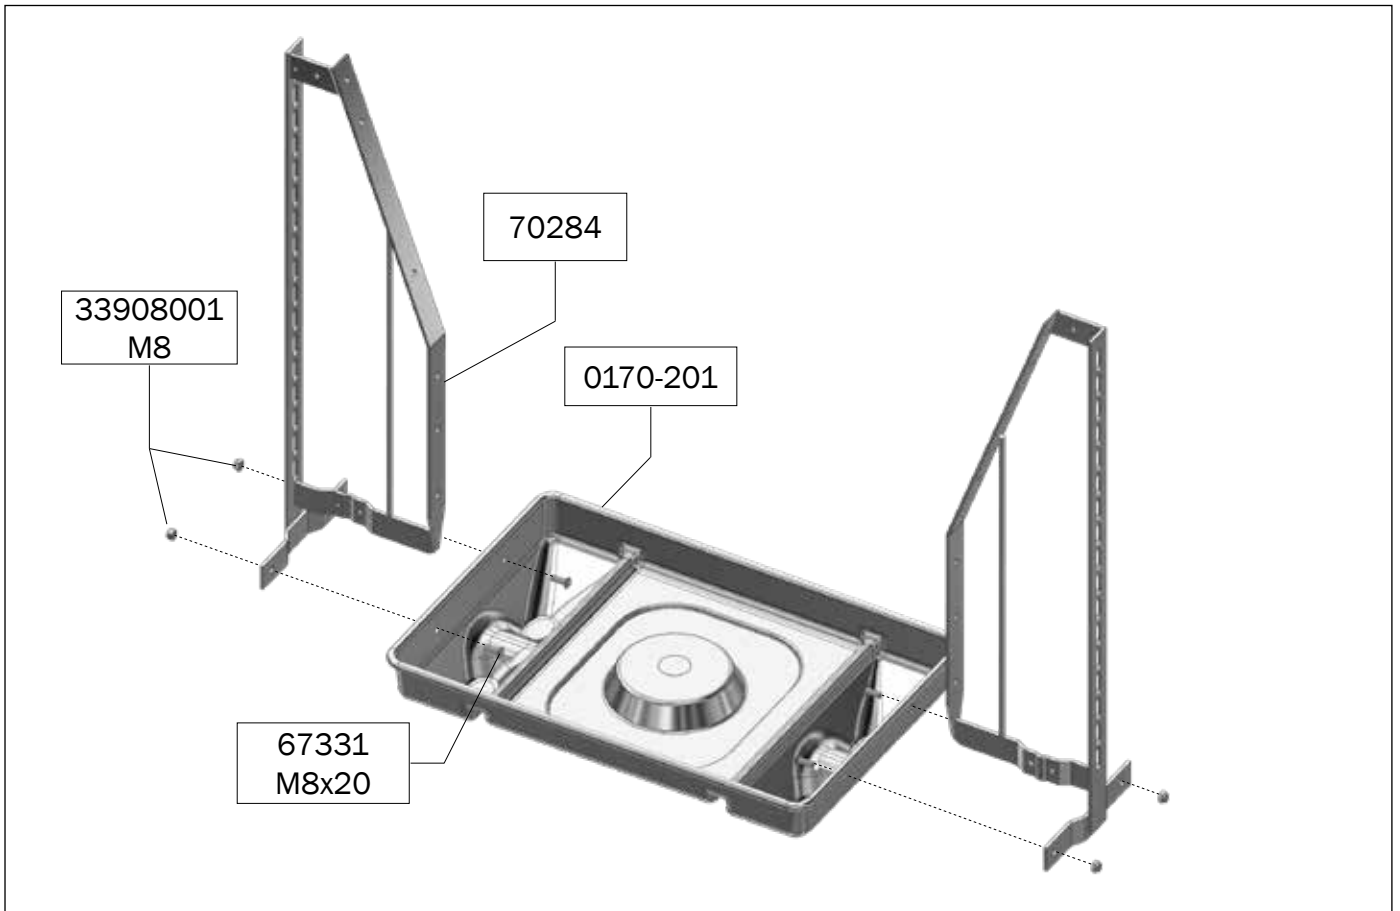

7-30 kg

*30-120 kg

TUBE-O-MAT® CLASSIC

TUBE-O-MAT® CLASSIC/ WEAN-TO-FINISH OR FINISHERS

1 pcs. Art no. 0170-201

1 pcs. Art no. 73710

1 pcs. Art no. 70711

2 pcs. Art no. 73322