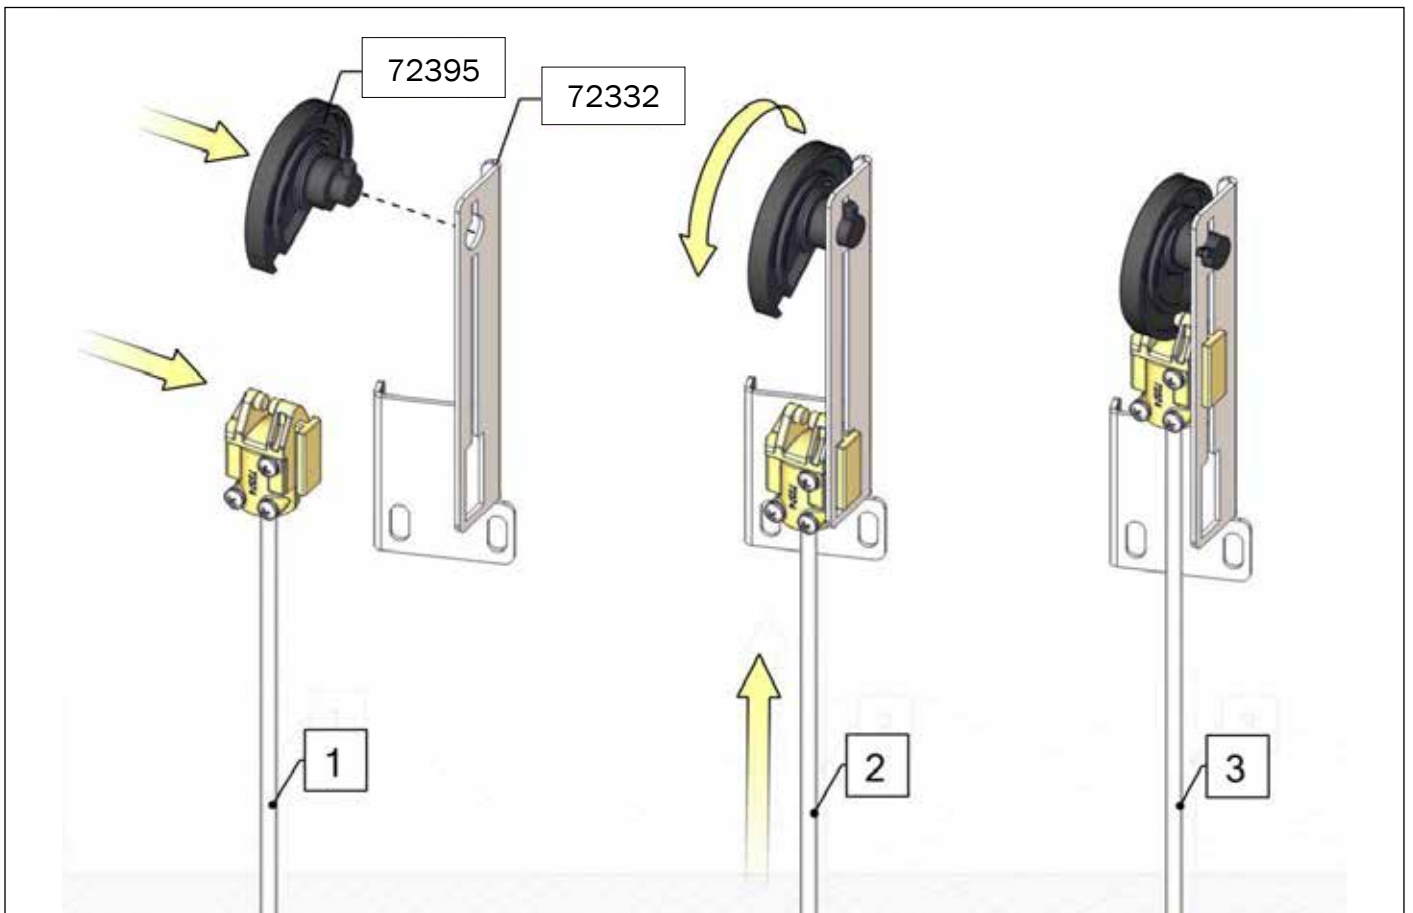

7-30 kg

*30-120 kg

TUBE-O-MAT® CLASSIC

TUBE-O-MAT® CLASSIC/ WEAN-TO-FINISH OR FINISHERS

1 pcs. Art no. 0170-201

1 pcs. Art no. 73710

1 pcs. Art no. 70711

2 pcs. Art no. 73322