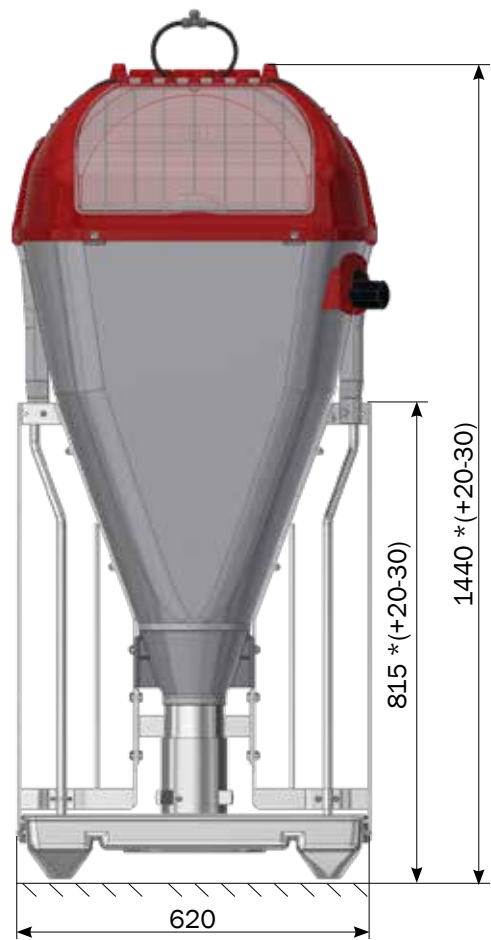

7-30 kg

*30-120 kg

TUBE-O-MAT® CLASSIC

TUBE-O-MAT® CLASSIC/ WEAN-TO-FINISH OR FINISHERS

1 pcs. Art no. 0170-201

1 pcs. Art no. 73710

1 pcs. Art no. 70711

2 pcs. Art no. 73322