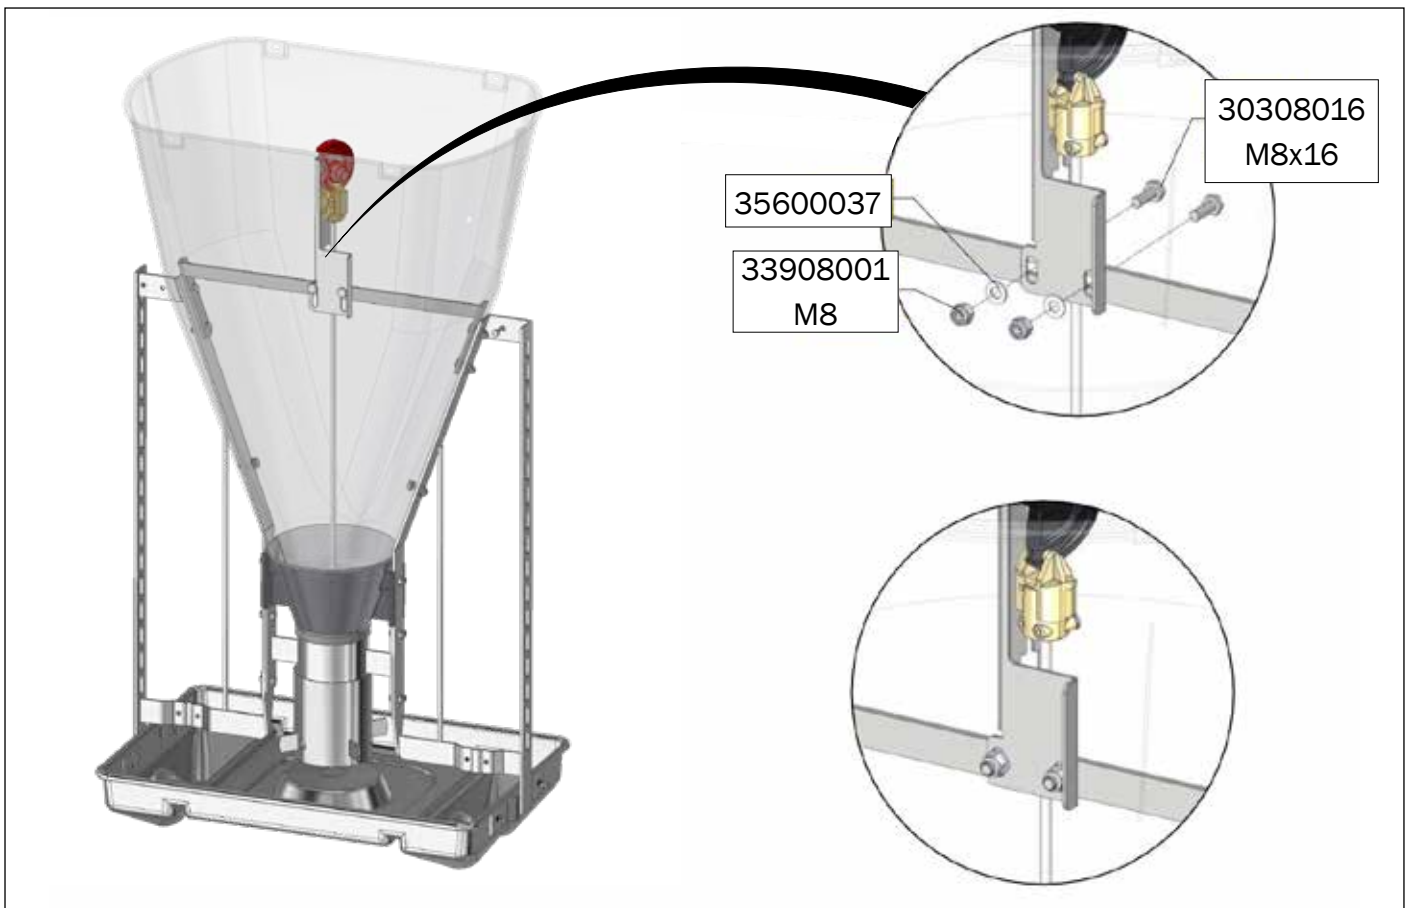

7-30 kg

*30-120 kg

TUBE-O-MAT® CLASSIC

TUBE-O-MAT® CLASSIC/ WEAN-TO-FINISH OR FINISHERS

1 pcs. Art no. 0170-201

1 pcs. Art no. 73710

1 pcs. Art no. 70711

2 pcs. Art no. 73322