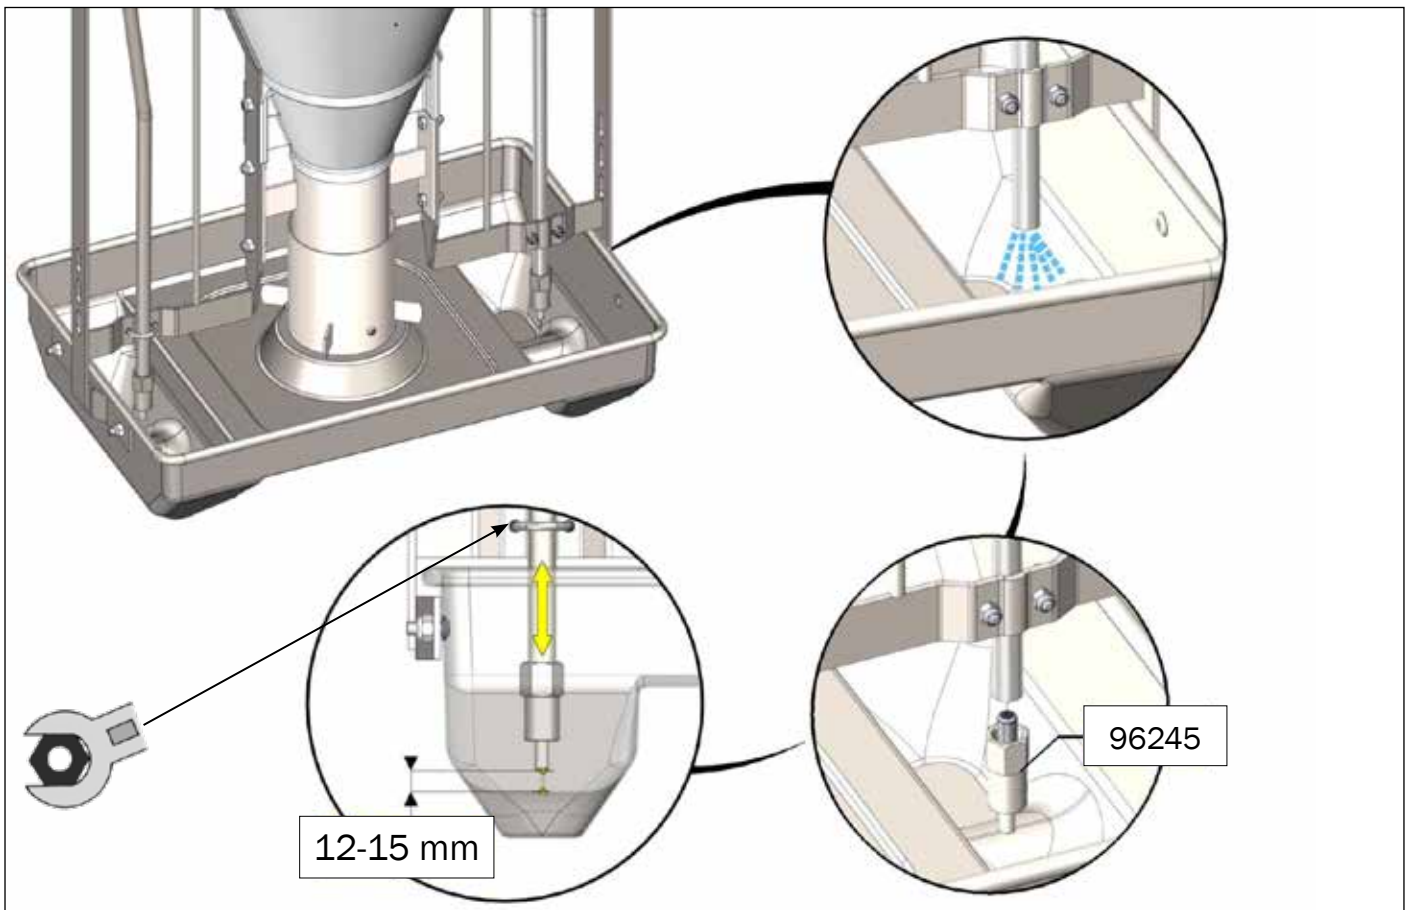

7-30 kg

*30-120 kg

TUBE-O-MAT® CLASSIC

TUBE-O-MAT® CLASSIC/ WEAN-TO-FINISH OR FINISHERS

1 pcs. Art no. 0170-201

1 pcs. Art no. 73710

1 pcs. Art no. 70711

2 pcs. Art no. 73322