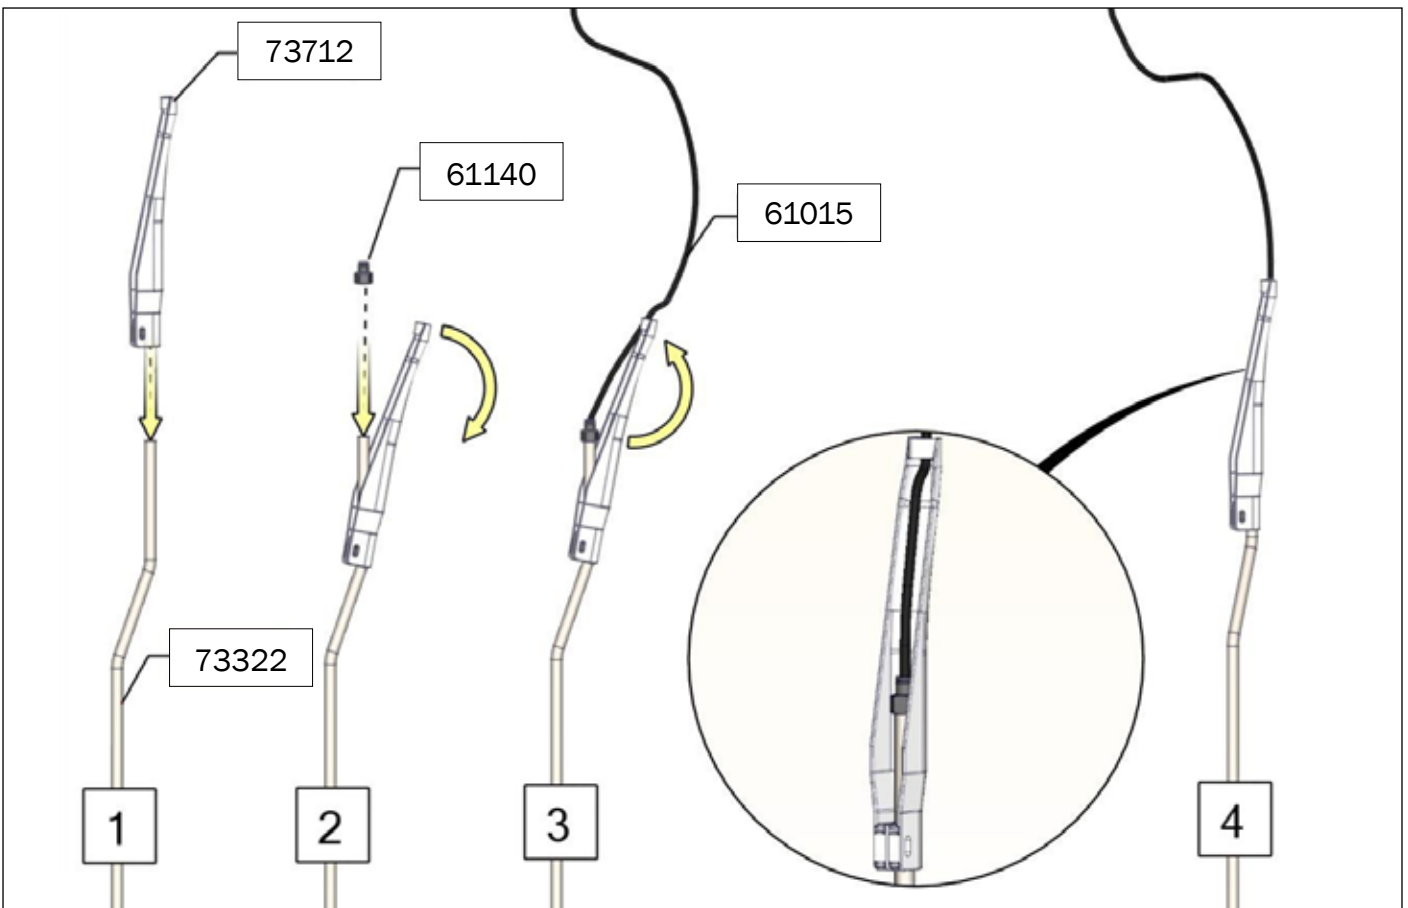

ASSEMBLY INSTRUCTION

TUBE-O-MAT® CLASSIC

The optimum feeder

ACO FUNKI A/S
Kirkevænget 5
DK-7400 Herning

Tel. +45 9711 9600
www.acofunki.com
www.egebjerg.com

Danish Design | German Quality | Global Experience

7-30 kg

*30-120 kg

TUBE-O-MAT® CLASSIC

TUBE-O-MAT® CLASSIC/ WEAN-TO-FINISH OR FINISHERS

1 pcs. Art no. 0170-201

1 pcs. Art no. 73710

1 pcs. Art no. 70711

2 pcs. Art no. 73322