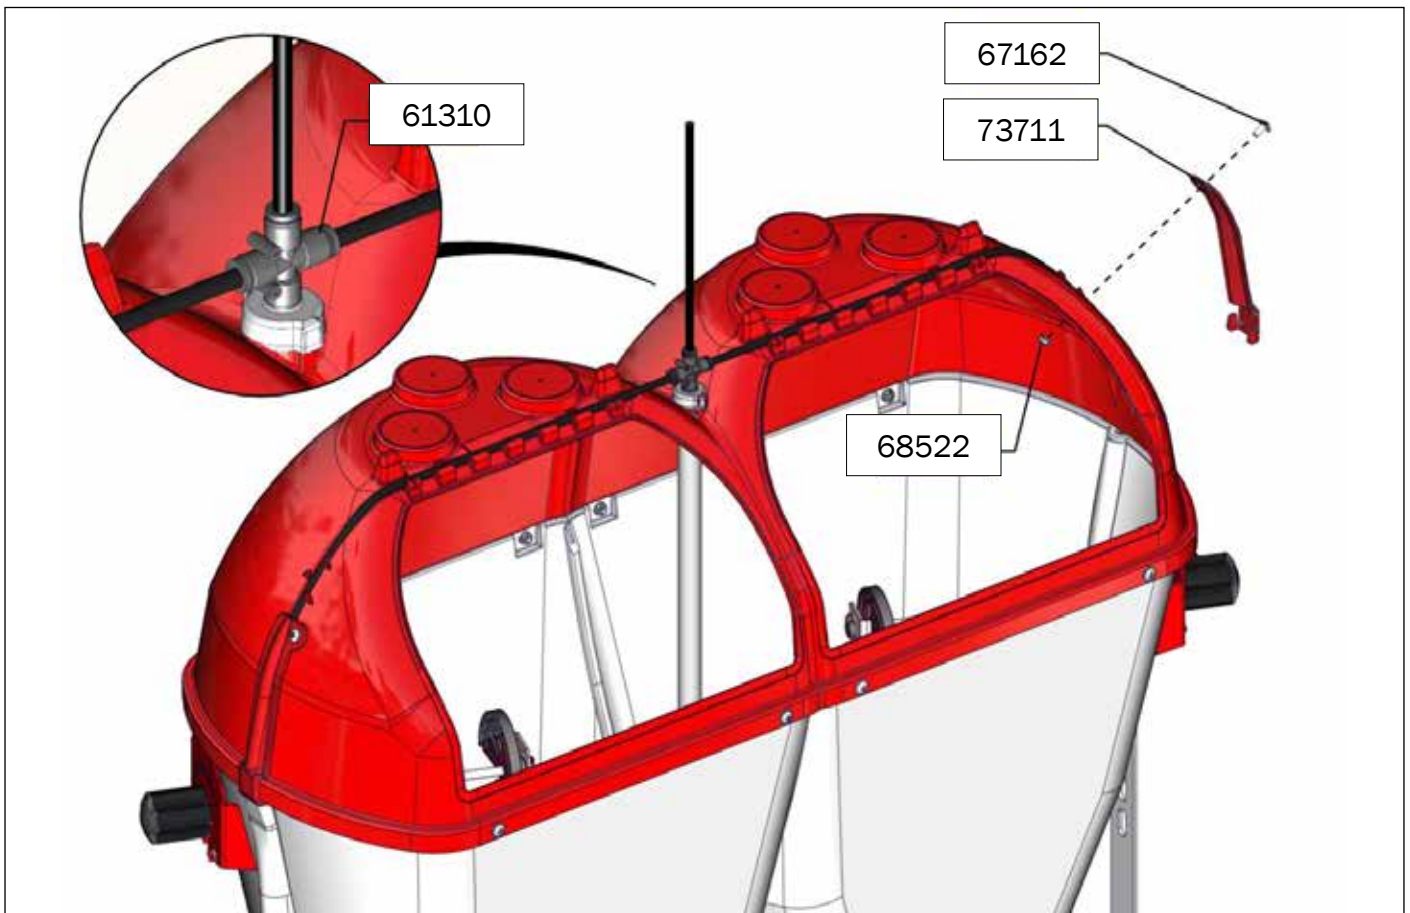

MOUNTING INSTRUCTION

TUBE-O-MAT® CLASSIC JUMBO

ACO FUNKI A/S
Kirkevænget 5
DK-7400 Herning

Tel. +45 9711 9600
www.acofunki.com
www.egebjerg.com

Danish Design | German Quality | Global Experience

7-30 kg

*30-120 kg