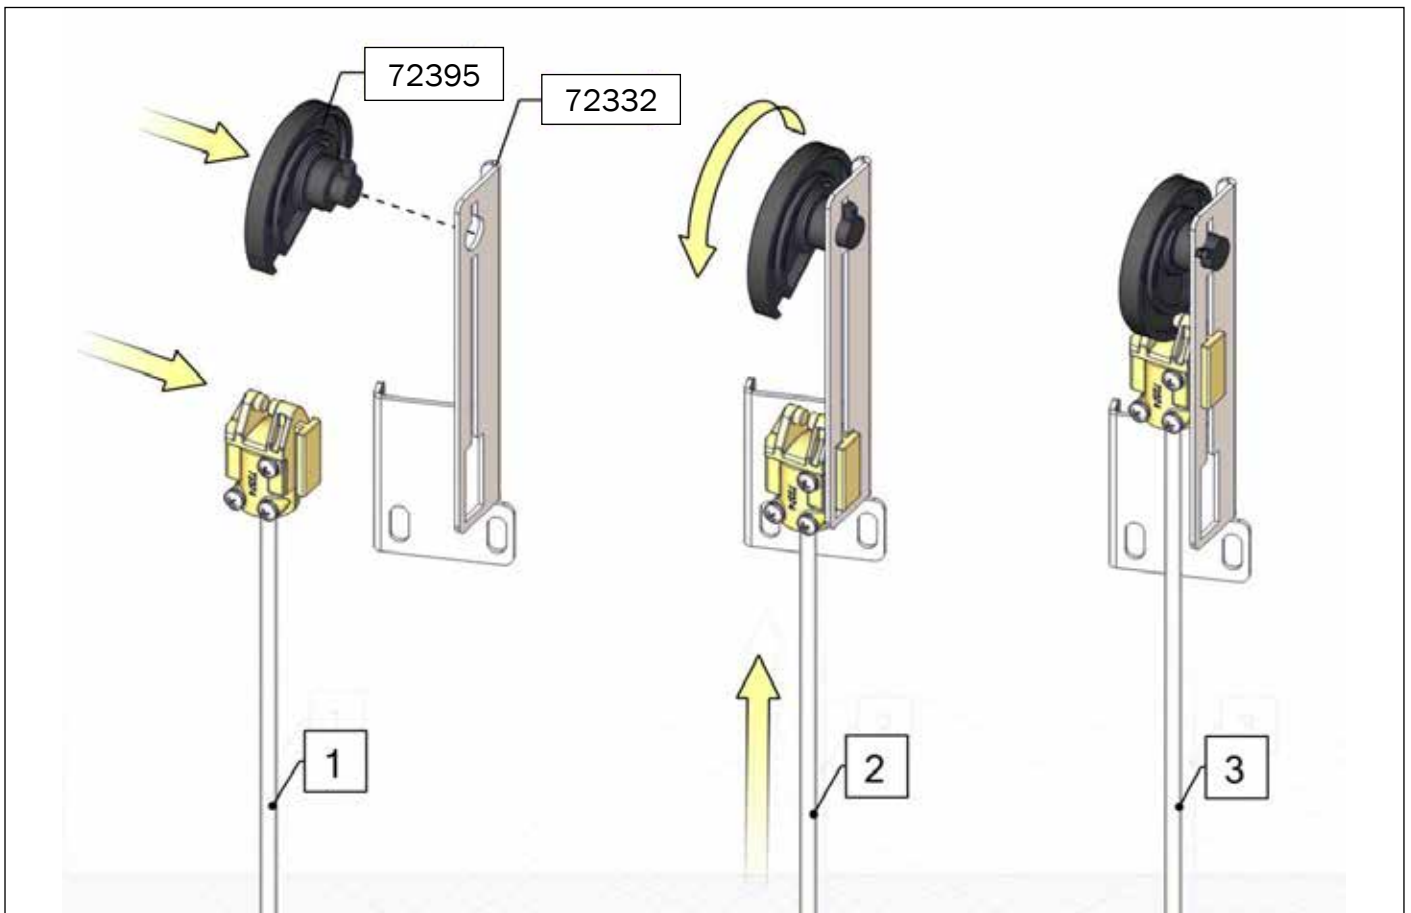

MOUNTING INSTRUCTION

TUBE-O-MAT® CLASSIC JUMBO

ACO FUNKI A/S
Kirkevænget 5
DK-7400 Herning

Tel. +45 9711 9600
www.acofunki.com
www.egebjerg.com

Danish Design | German Quality | Global Experience

7-30 kg

*30-120 kg