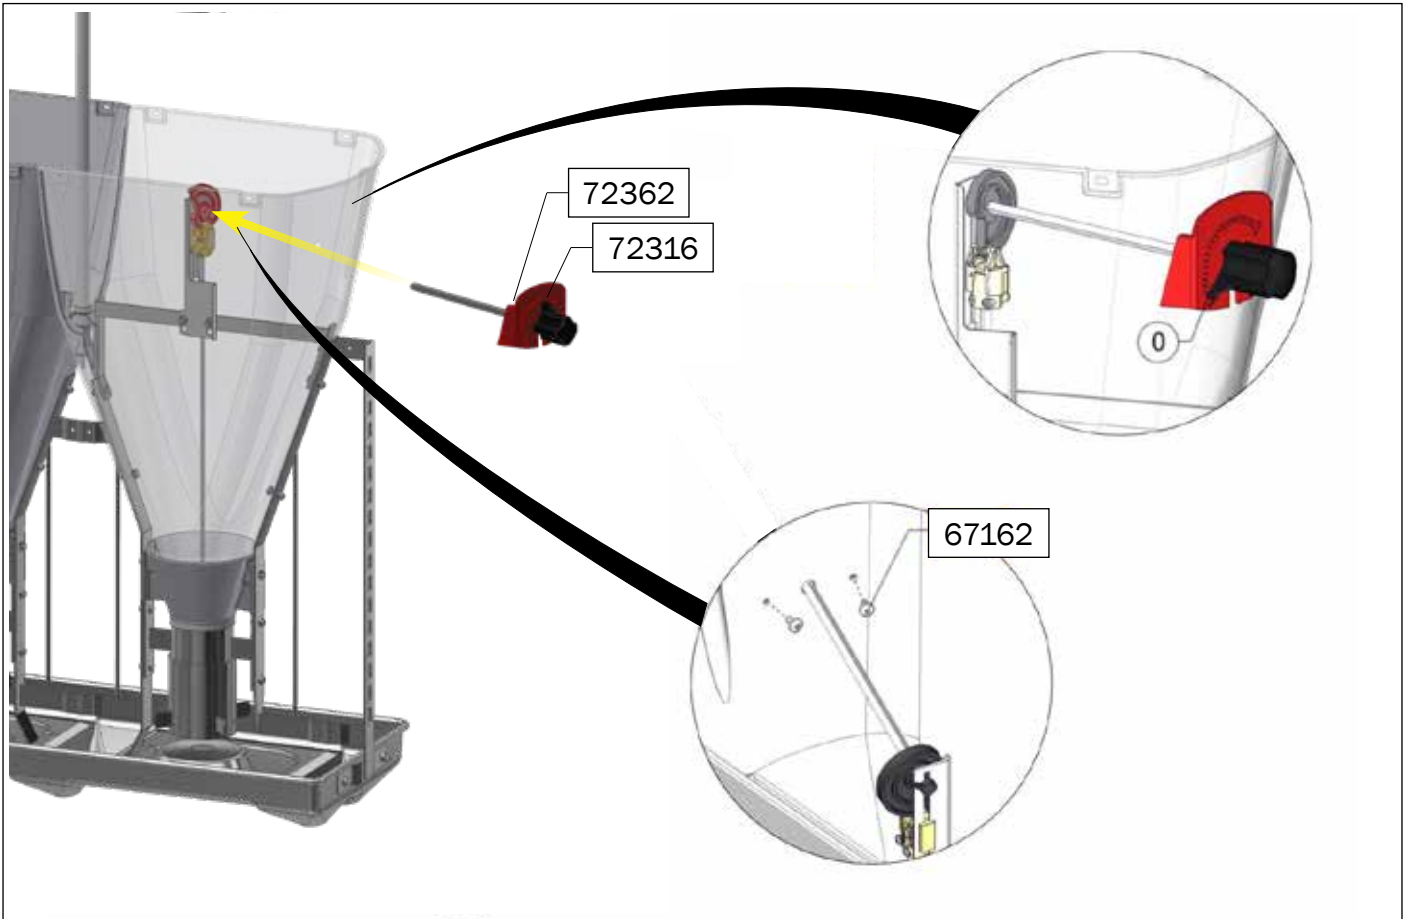

MOUNTING INSTRUCTION

TUBE-O-MAT® CLASSIC JUMBO

ACO FUNKI A/S
Kirkevænget 5
DK-7400 Herning

Tel. +45 9711 9600
www.acofunki.com
www.egebjerg.com

Danish Design | German Quality | Global Experience

7-30 kg

*30-120 kg