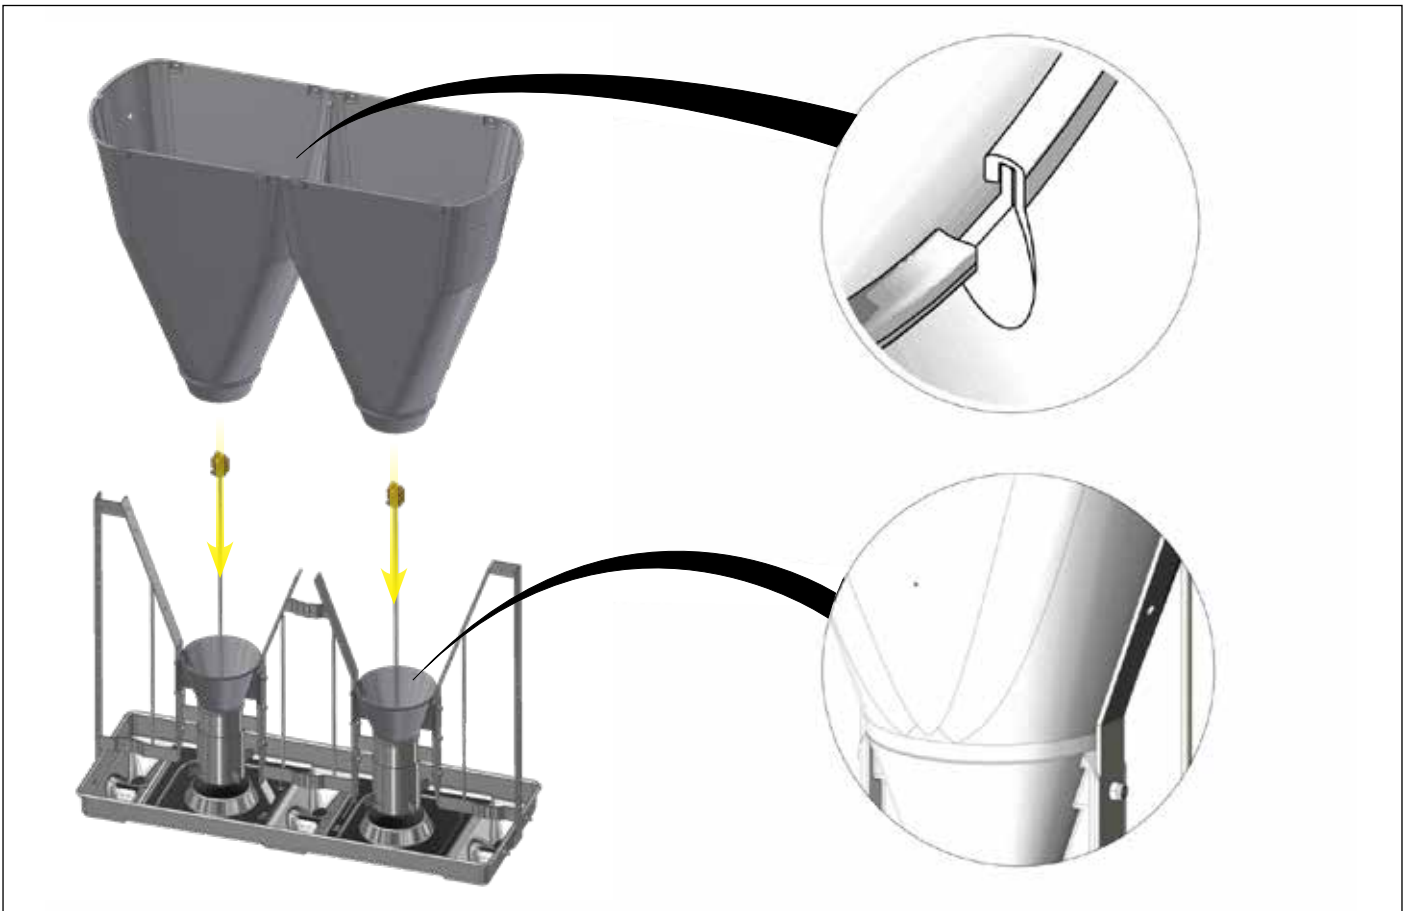

MOUNTING INSTRUCTION

TUBE-O-MAT® CLASSIC JUMBO

ACO FUNKI A/S
Kirkevænget 5
DK-7400 Herning

Tel. +45 9711 9600
www.acofunki.com
www.egebjerg.com

Danish Design | German Quality | Global Experience

7-30 kg

*30-120 kg