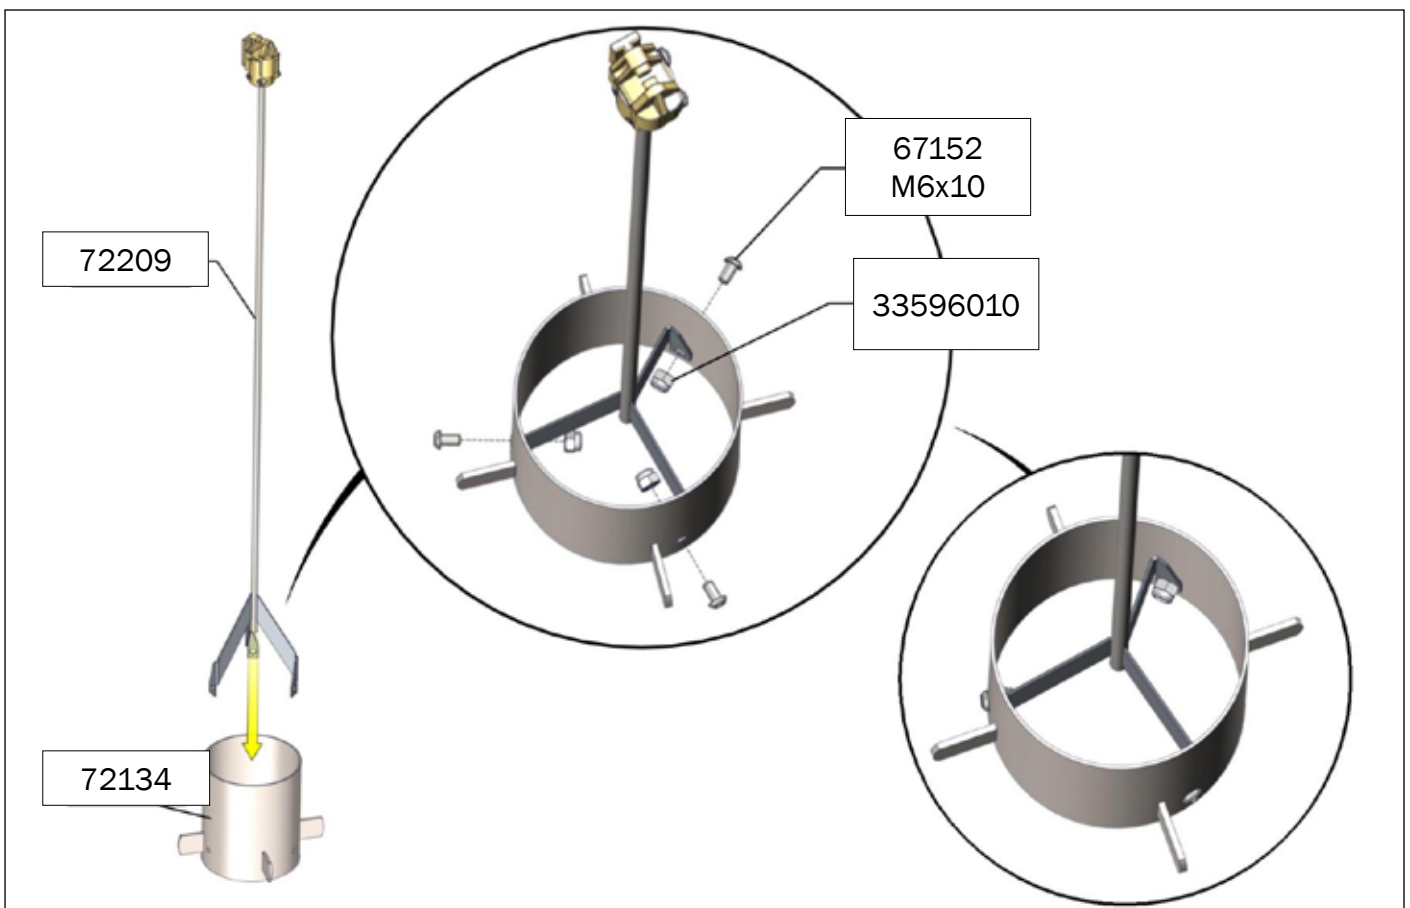

MOUNTING INSTRUCTION

TUBE-O-MAT® CLASSIC JUMBO

ACO FUNKI A/S
Kirkevænget 5
DK-7400 Herning

Tel. +45 9711 9600
www.acofunki.com
www.egebjerg.com

Danish Design | German Quality | Global Experience

7-30 kg

*30-120 kg