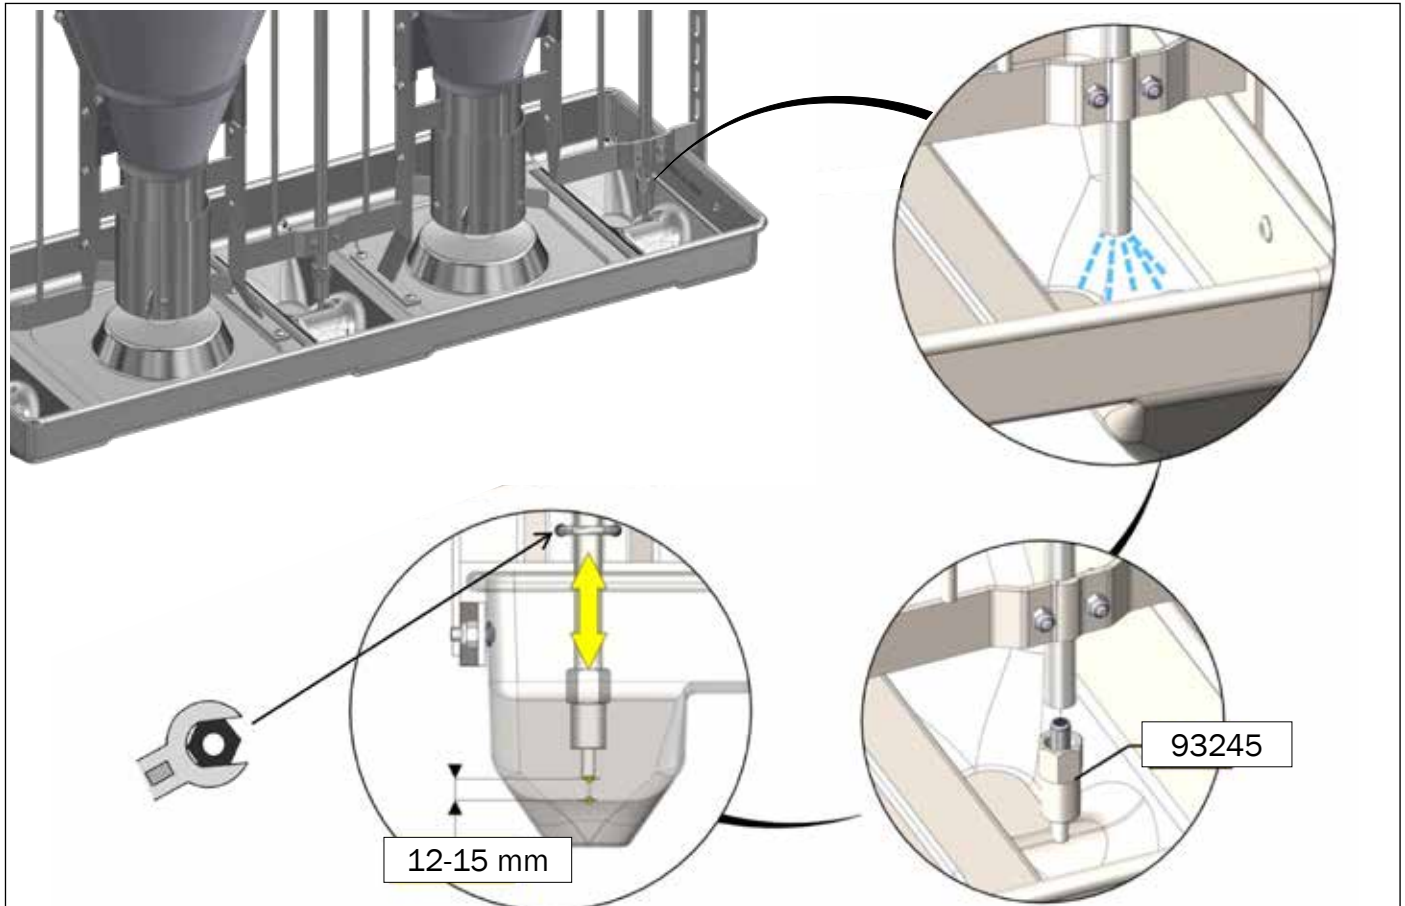

MOUNTING INSTRUCTION

TUBE-O-MAT® CLASSIC JUMBO

ACO FUNKI A/S
Kirkevænget 5
DK-7400 Herning

Tel. +45 9711 9600
www.acofunki.com
www.egebjerg.com

Danish Design | German Quality | Global Experience

7-30 kg

*30-120 kg