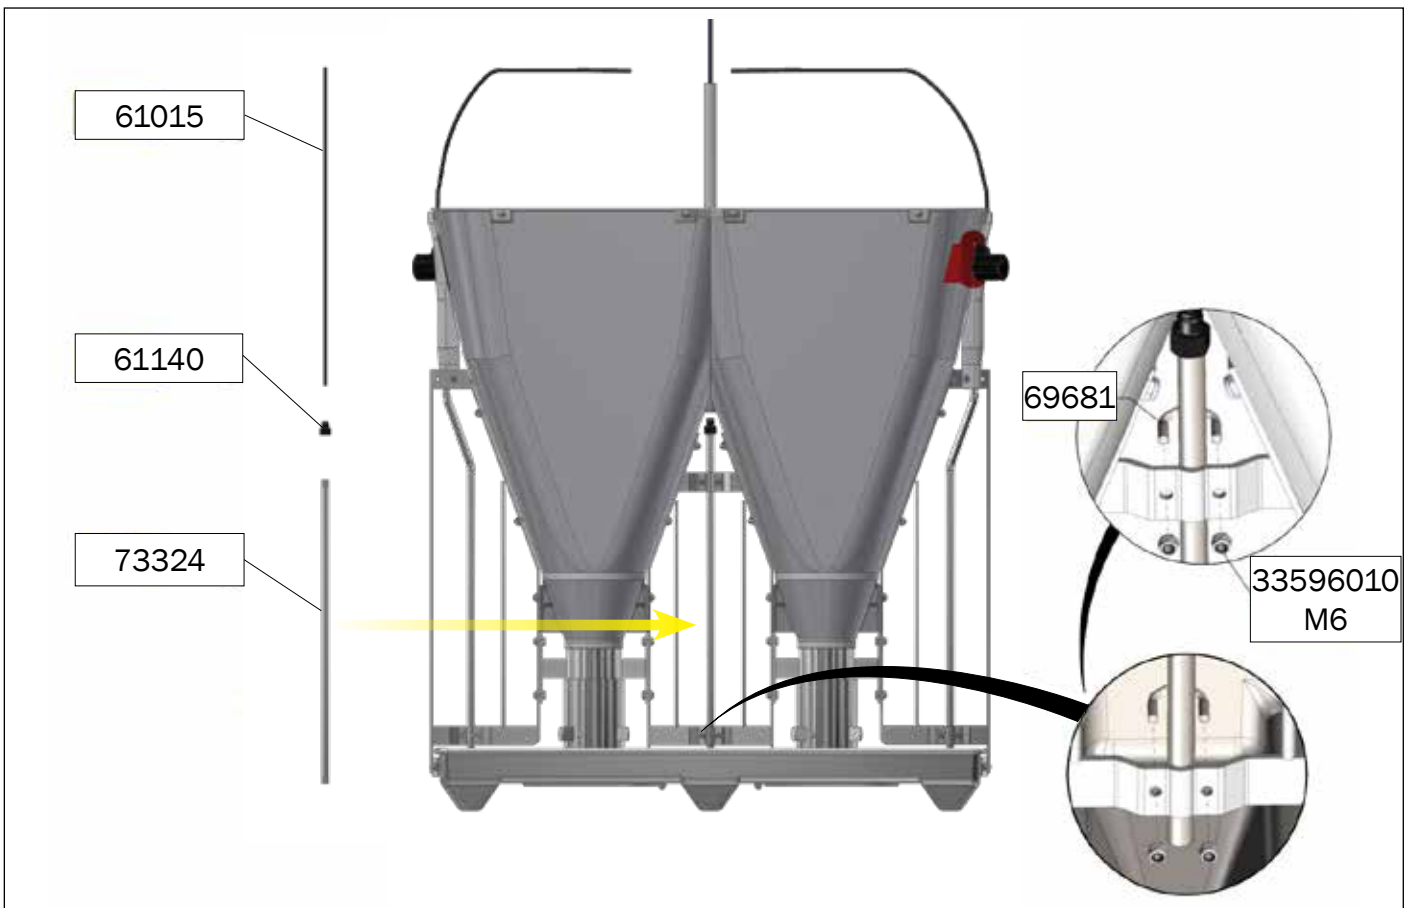

MOUNTING INSTRUCTION

TUBE-O-MAT® CLASSIC JUMBO

ACO FUNKI A/S
Kirkevænget 5
DK-7400 Herning

Tel. +45 9711 9600
www.acofunki.com
www.egebjerg.com

Danish Design | German Quality | Global Experience

7-30 kg

*30-120 kg