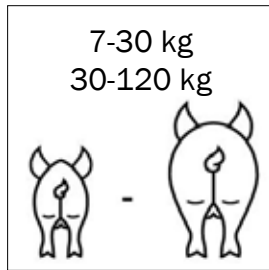

MOUNTING INSTRUCTION

TUBE-O-MAT® CLASSIC JUMBO

ACO FUNKI A/S
Kirkevænget 5
DK-7400 Herning

Tel. +45 9711 9600
www.acofunki.com
www.egebjerg.com

Danish Design | German Quality | Global Experience

7-30 kg

*30-120 kg