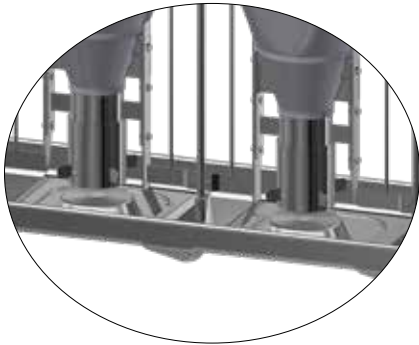

MOUNTING INSTRUCTION

TUBE-O-MAT® CLASSIC JUMBO

ACO FUNKI A/S
Kirkevænget 5
DK-7400 Herning

Tel. +45 9711 9600
www.acofunki.com
www.egebjerg.com

Danish Design | German Quality | Global Experience

7-30 kg

*30-120 kg