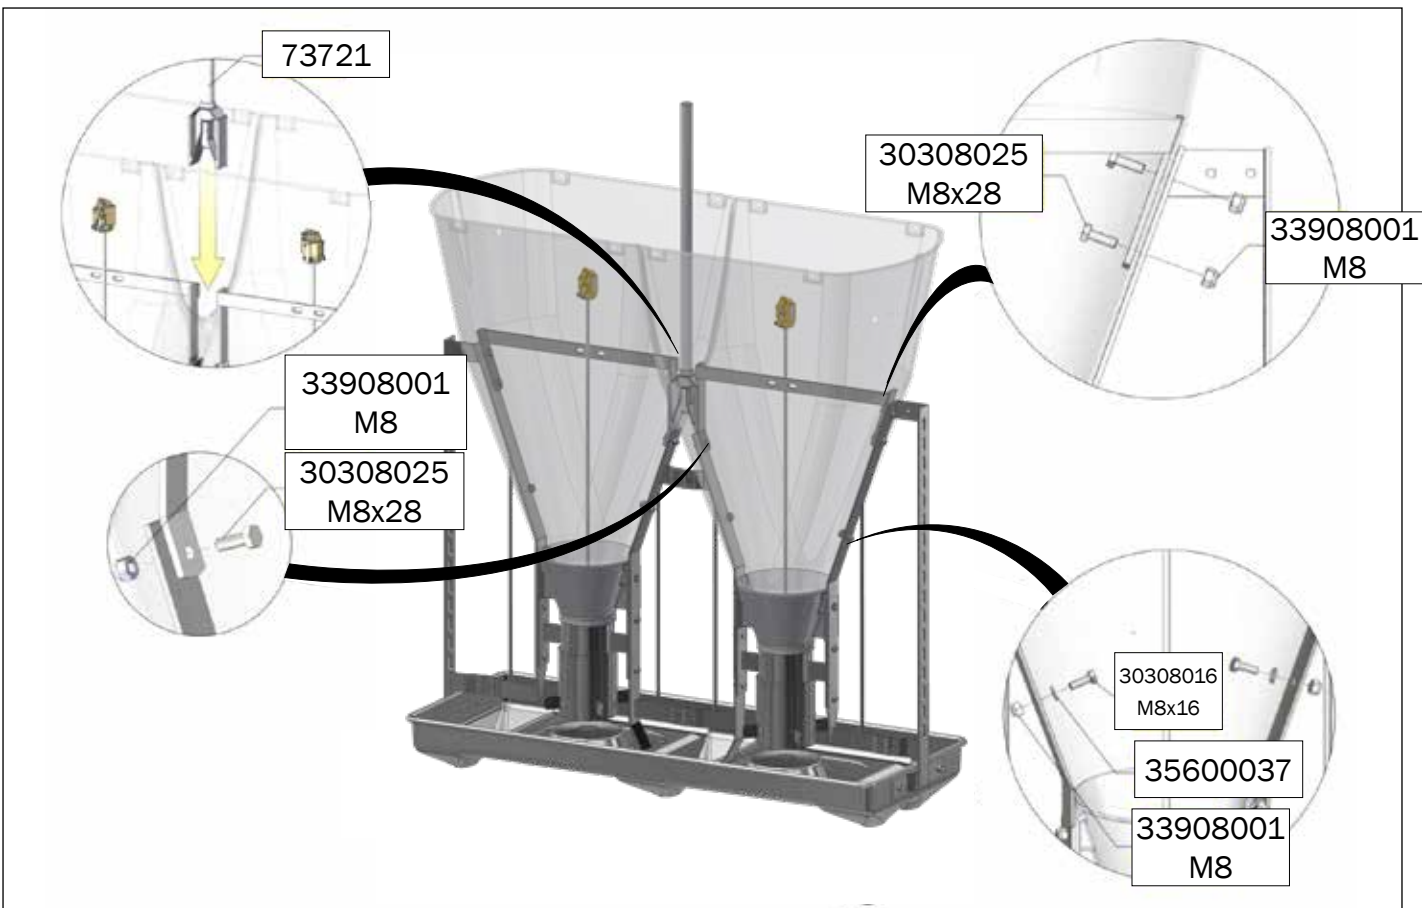

MOUNTING INSTRUCTION

TUBE-O-MAT® CLASSIC JUMBO

ACO FUNKI A/S
Kirkevænget 5
DK-7400 Herning

Tel. +45 9711 9600
www.acofunki.com
www.egebjerg.com

Danish Design | German Quality | Global Experience

7-30 kg

*30-120 kg