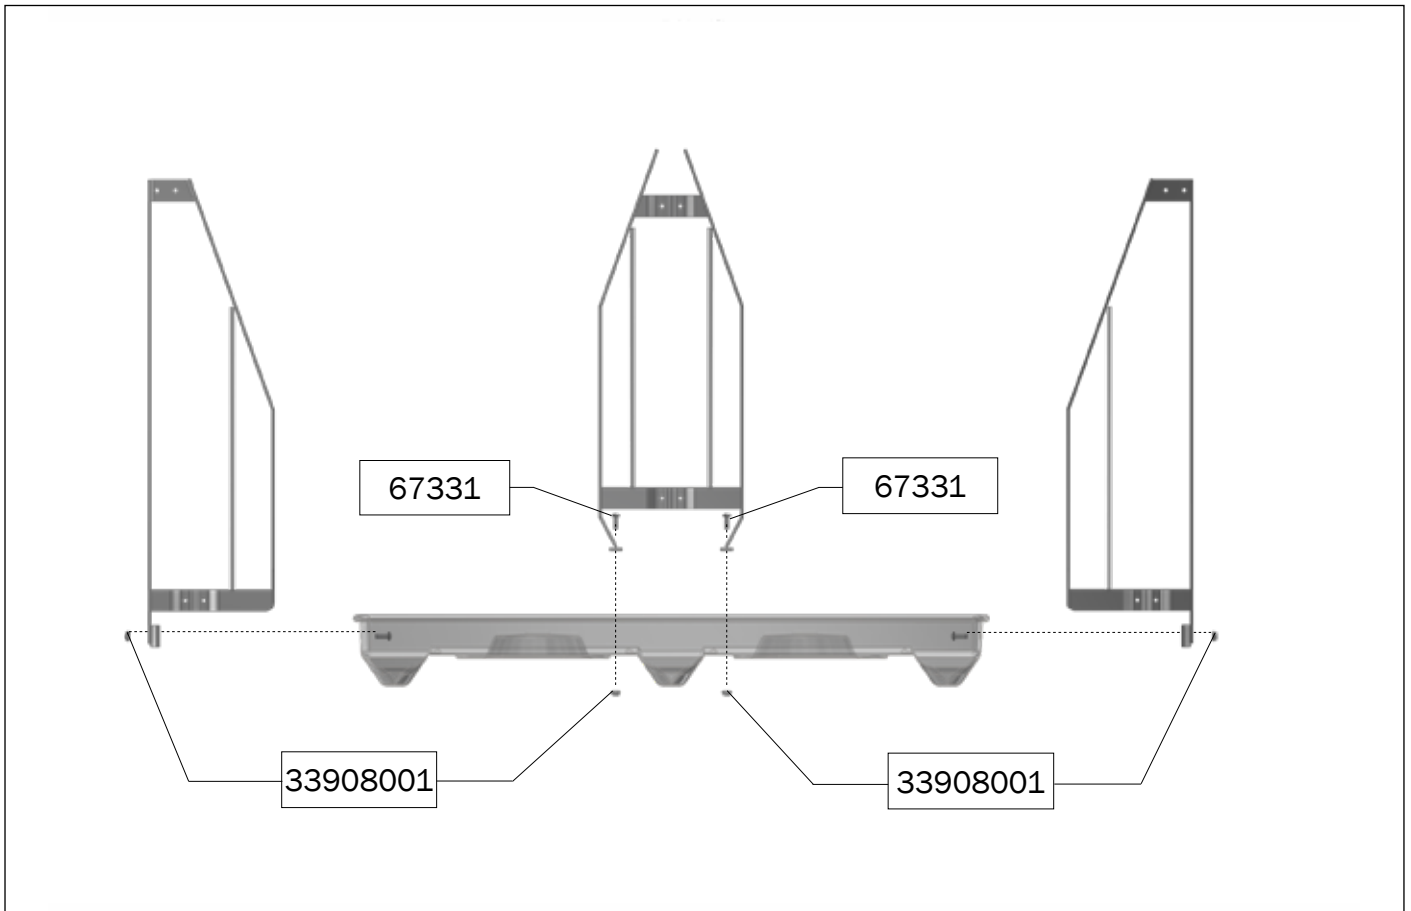

MOUNTING INSTRUCTION

TUBE-O-MAT® CLASSIC JUMBO

ACO FUNKI A/S
Kirkevænget 5
DK-7400 Herning

Tel. +45 9711 9600
www.acofunki.com
www.egebjerg.com

Danish Design | German Quality | Global Experience

7-30 kg

*30-120 kg