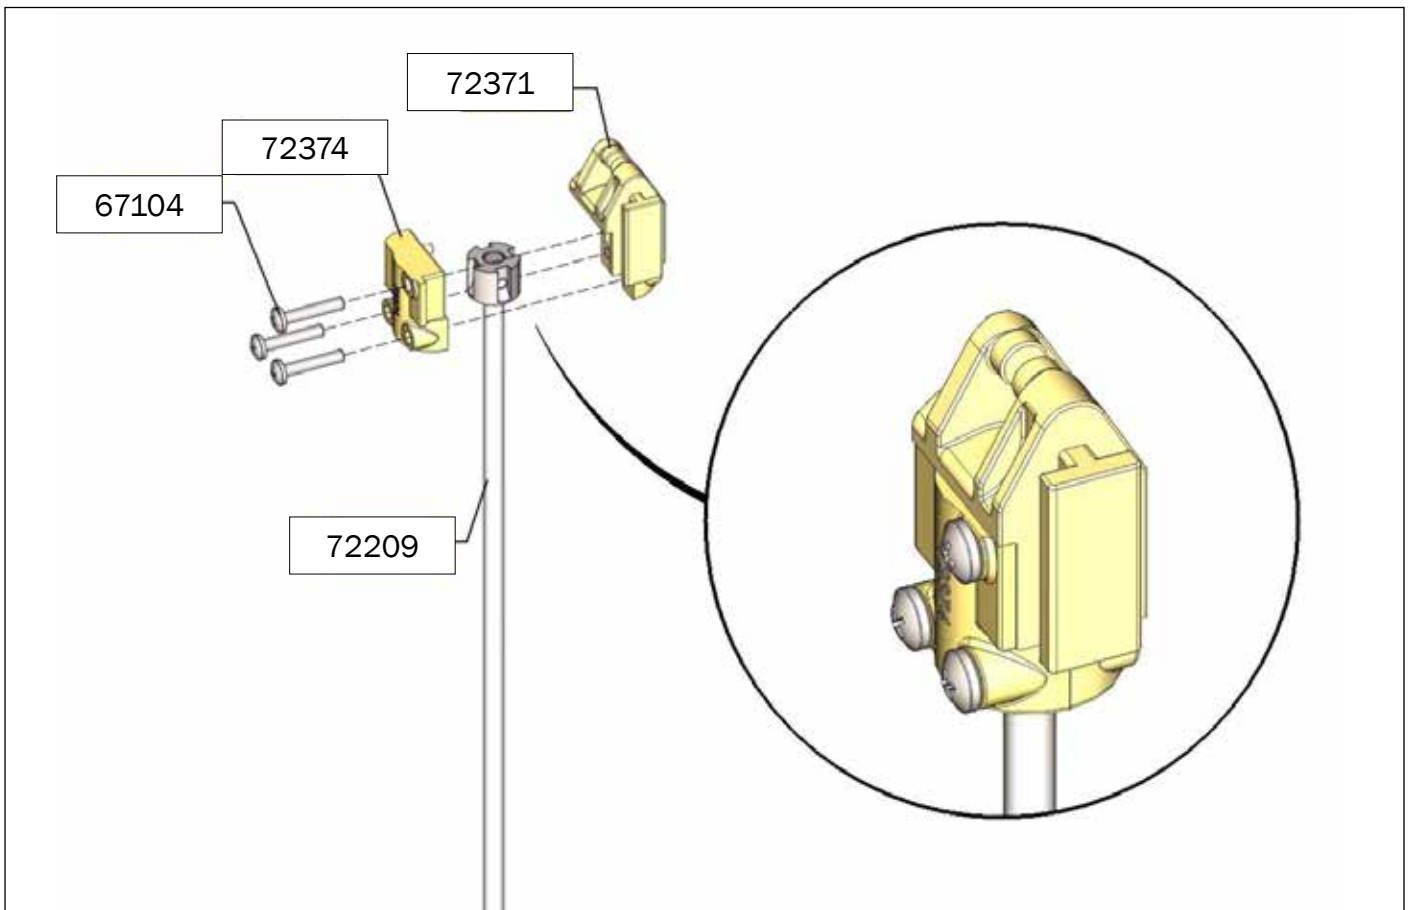

MOUNTING INSTRUCTION

TUBE-O-MAT® CLASSIC JUMBO

ACO FUNKI A/S
Kirkevænget 5
DK-7400 Herning

Tel. +45 9711 9600
www.acofunki.com
www.egebjerg.com

Danish Design | German Quality | Global Experience

7-30 kg

*30-120 kg