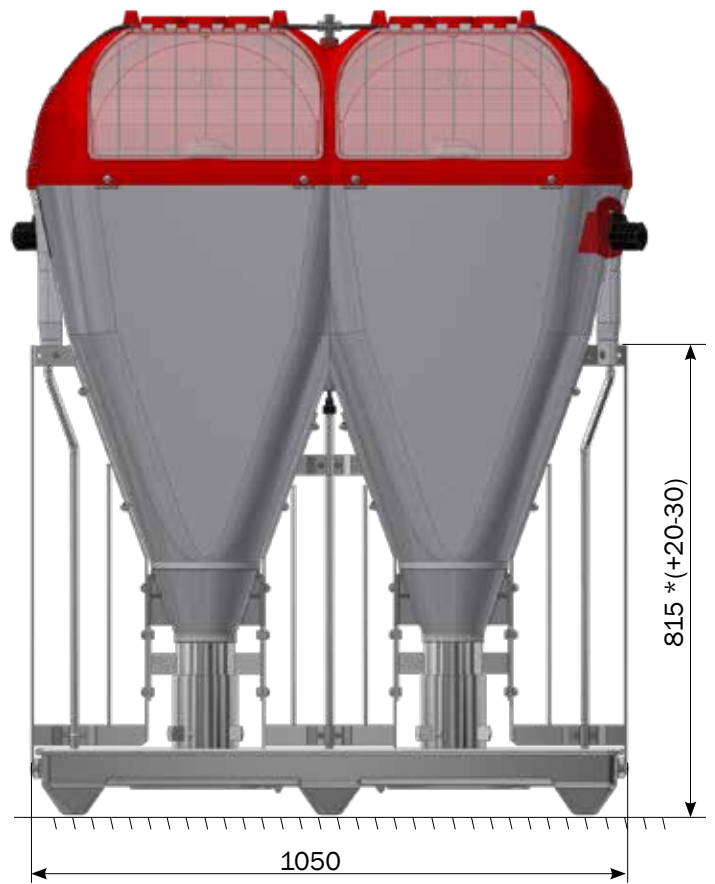

MOUNTING INSTRUCTION

TUBE-O-MAT® CLASSIC JUMBO

ACO FUNKI A/S
Kirkevænget 5
DK-7400 Herning

Tel. +45 9711 9600
www.acofunki.com
www.egebjerg.com

Danish Design | German Quality | Global Experience

7-30 kg

*30-120 kg