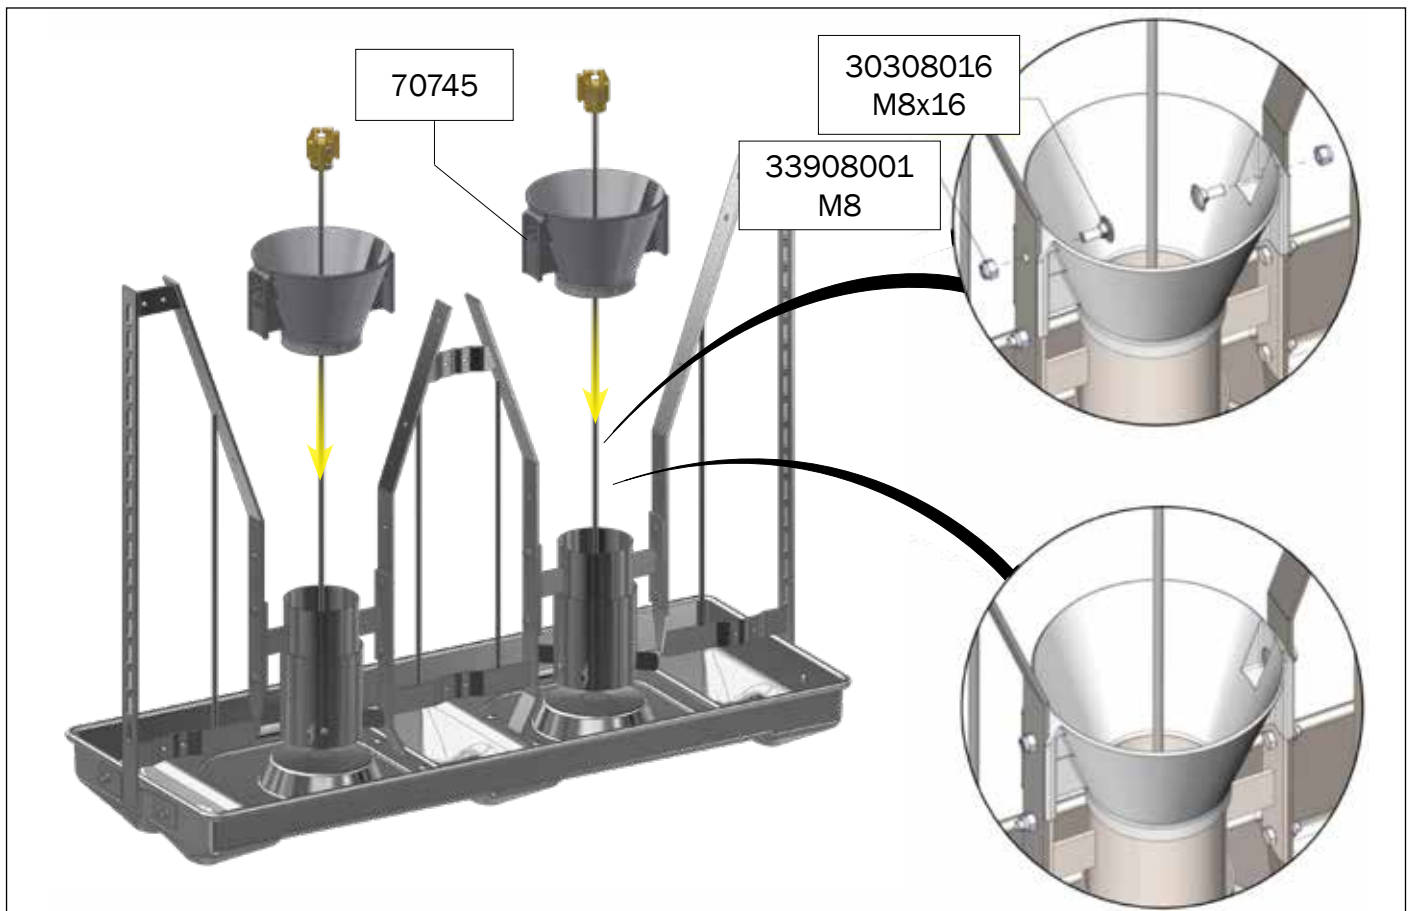

MOUNTING INSTRUCTION

TUBE-O-MAT® CLASSIC JUMBO

ACO FUNKI A/S
Kirkevænget 5
DK-7400 Herning

Tel. +45 9711 9600
www.acofunki.com
www.egebjerg.com

Danish Design | German Quality | Global Experience

7-30 kg

*30-120 kg