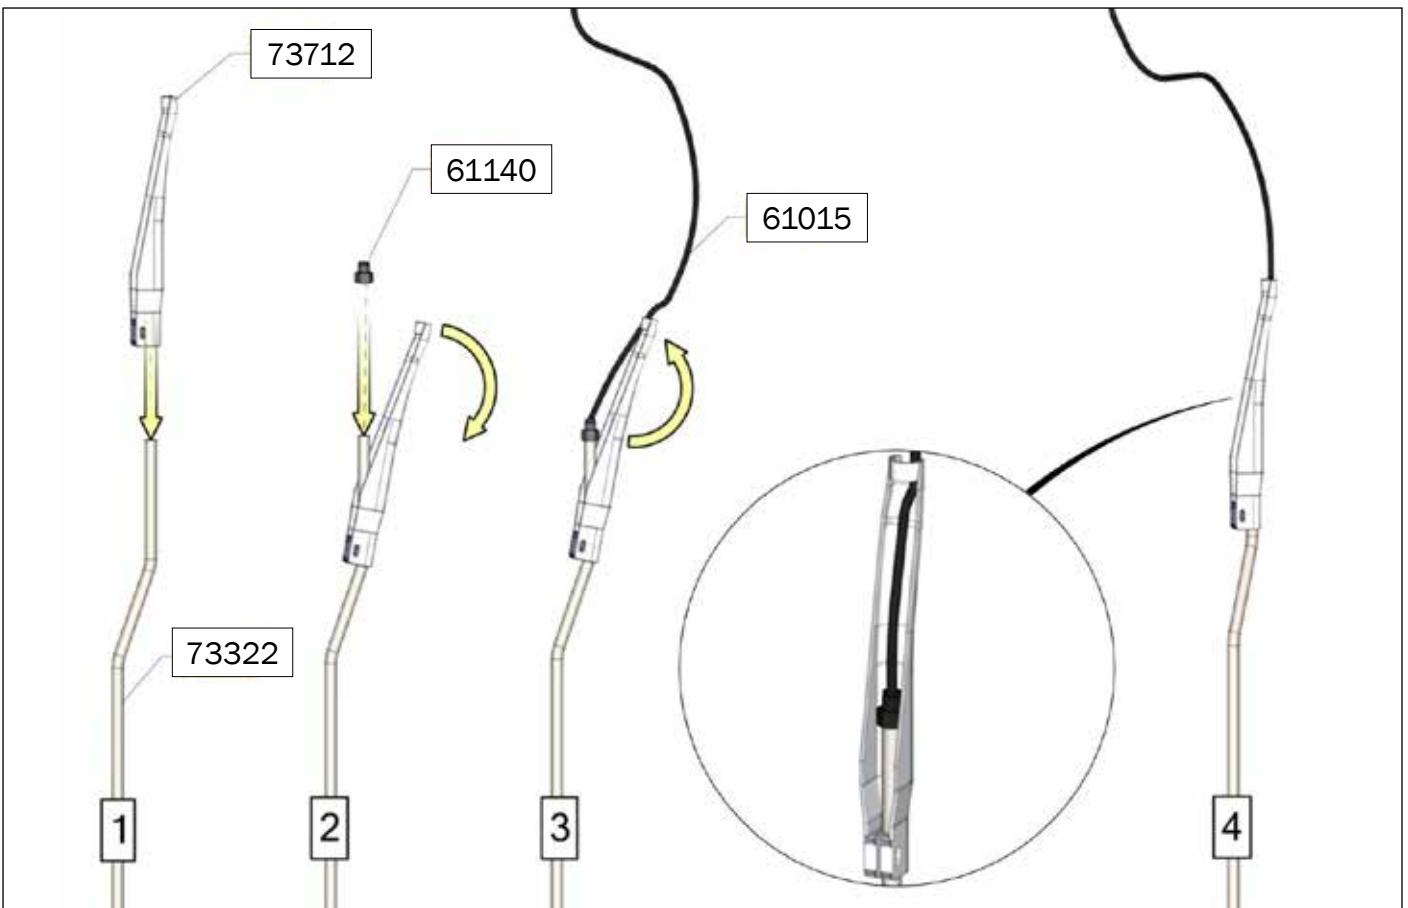

MOUNTING INSTRUCTION

TUBE-O-MAT® CLASSIC JUMBO

ACO FUNKI A/S
Kirkevænget 5
DK-7400 Herning

Tel. +45 9711 9600
www.acofunki.com
www.egebjerg.com

Danish Design | German Quality | Global Experience

7-30 kg

*30-120 kg