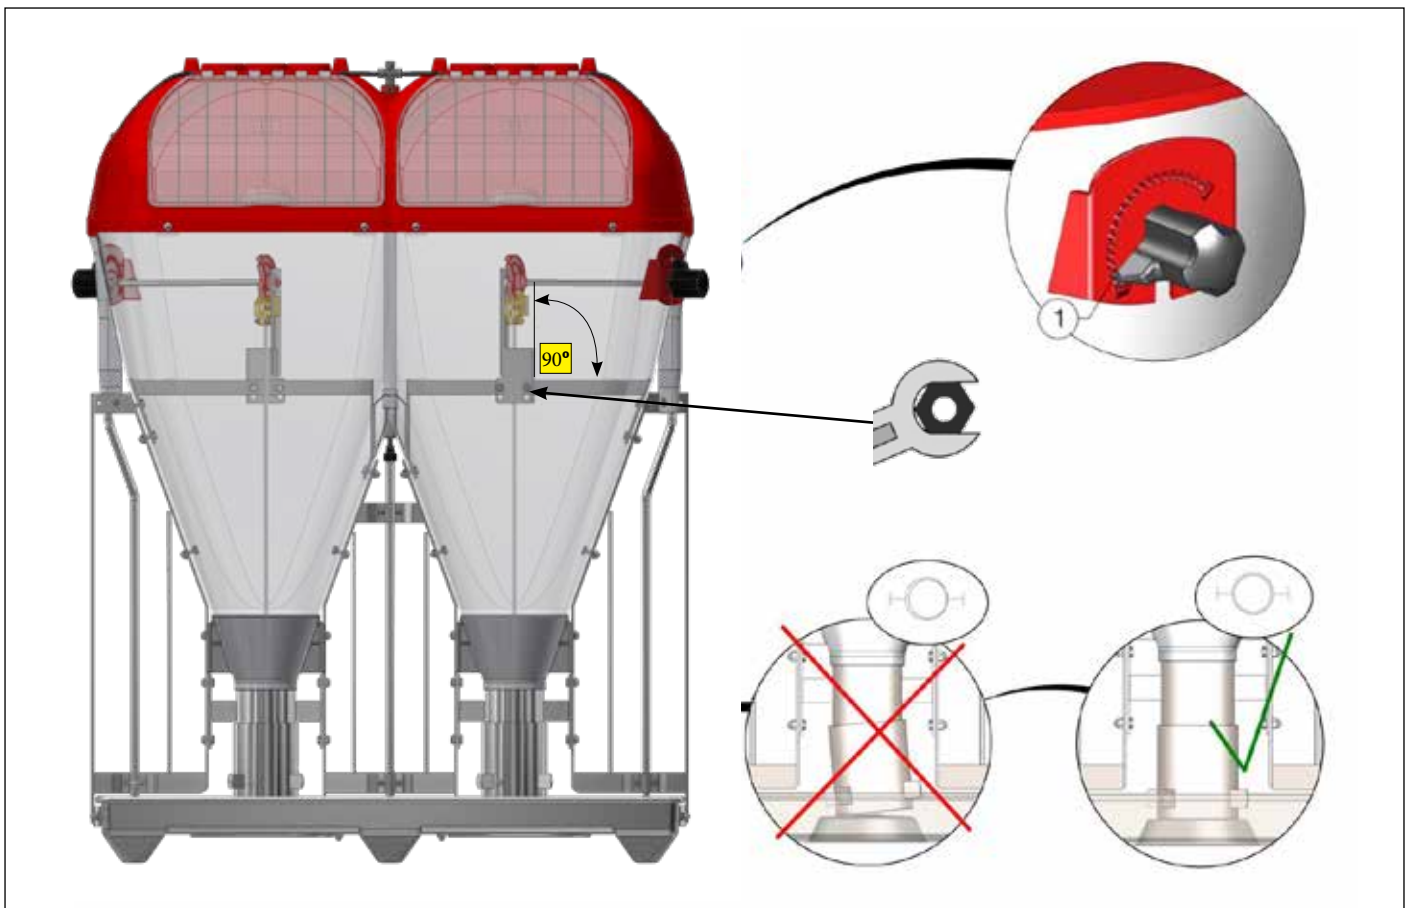

MOUNTING INSTRUCTION

TUBE-O-MAT® CLASSIC JUMBO

ACO FUNKI A/S
Kirkevænget 5
DK-7400 Herning

Tel. +45 9711 9600
www.acofunki.com
www.egebjerg.com

Danish Design | German Quality | Global Experience

7-30 kg

*30-120 kg