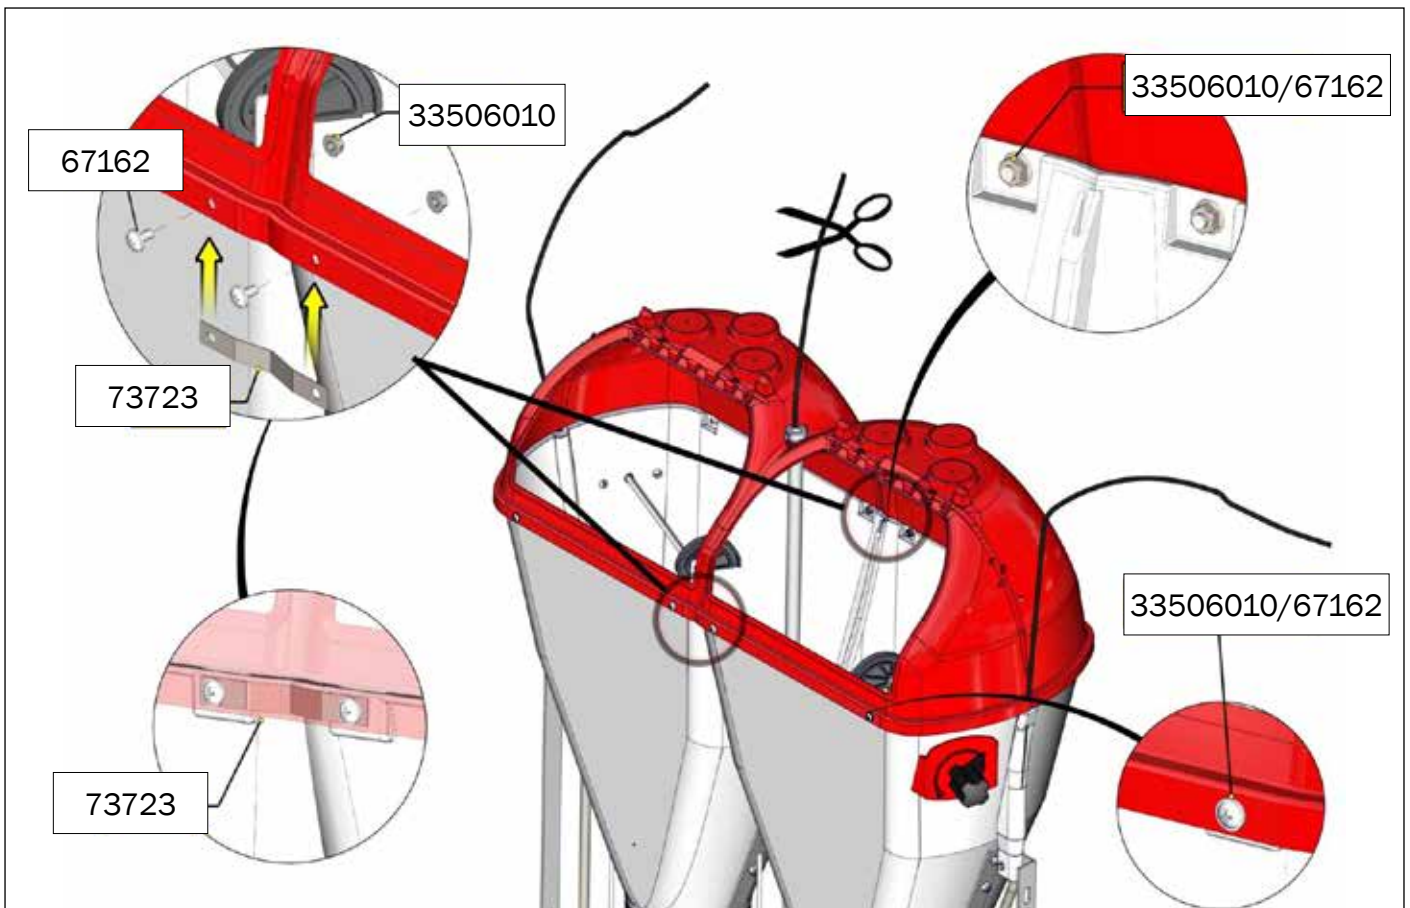

MOUNTING INSTRUCTION

TUBE-O-MAT® CLASSIC JUMBO

ACO FUNKI A/S
Kirkevænget 5
DK-7400 Herning

Tel. +45 9711 9600
www.acofunki.com
www.egebjerg.com

Danish Design | German Quality | Global Experience

7-30 kg

*30-120 kg