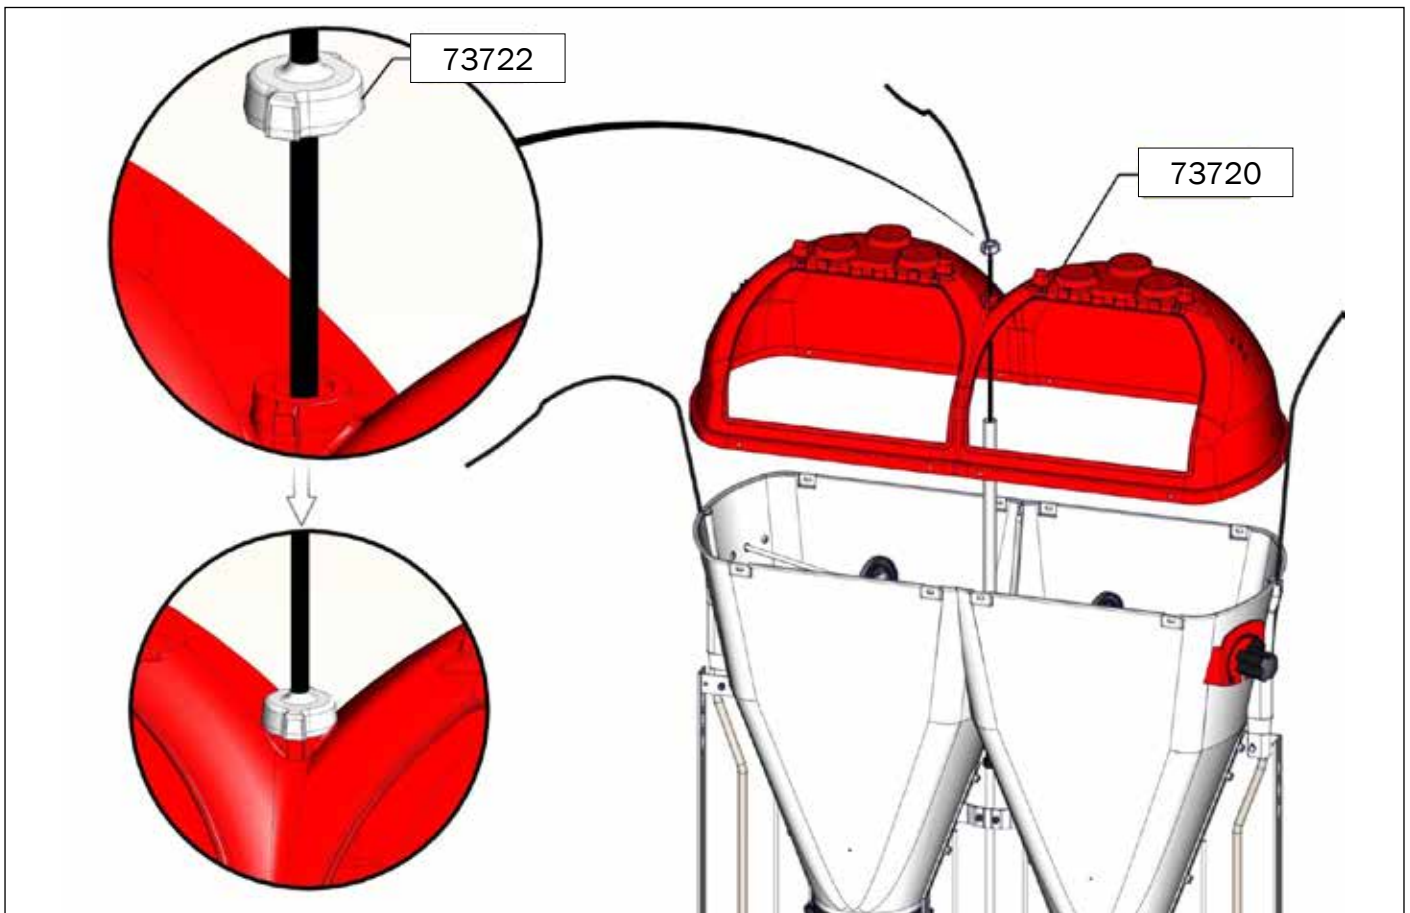

MOUNTING INSTRUCTION

TUBE-O-MAT® CLASSIC JUMBO

ACO FUNKI A/S
Kirkevænget 5
DK-7400 Herning

Tel. +45 9711 9600
www.acofunki.com
www.egebjerg.com

Danish Design | German Quality | Global Experience

7-30 kg

*30-120 kg