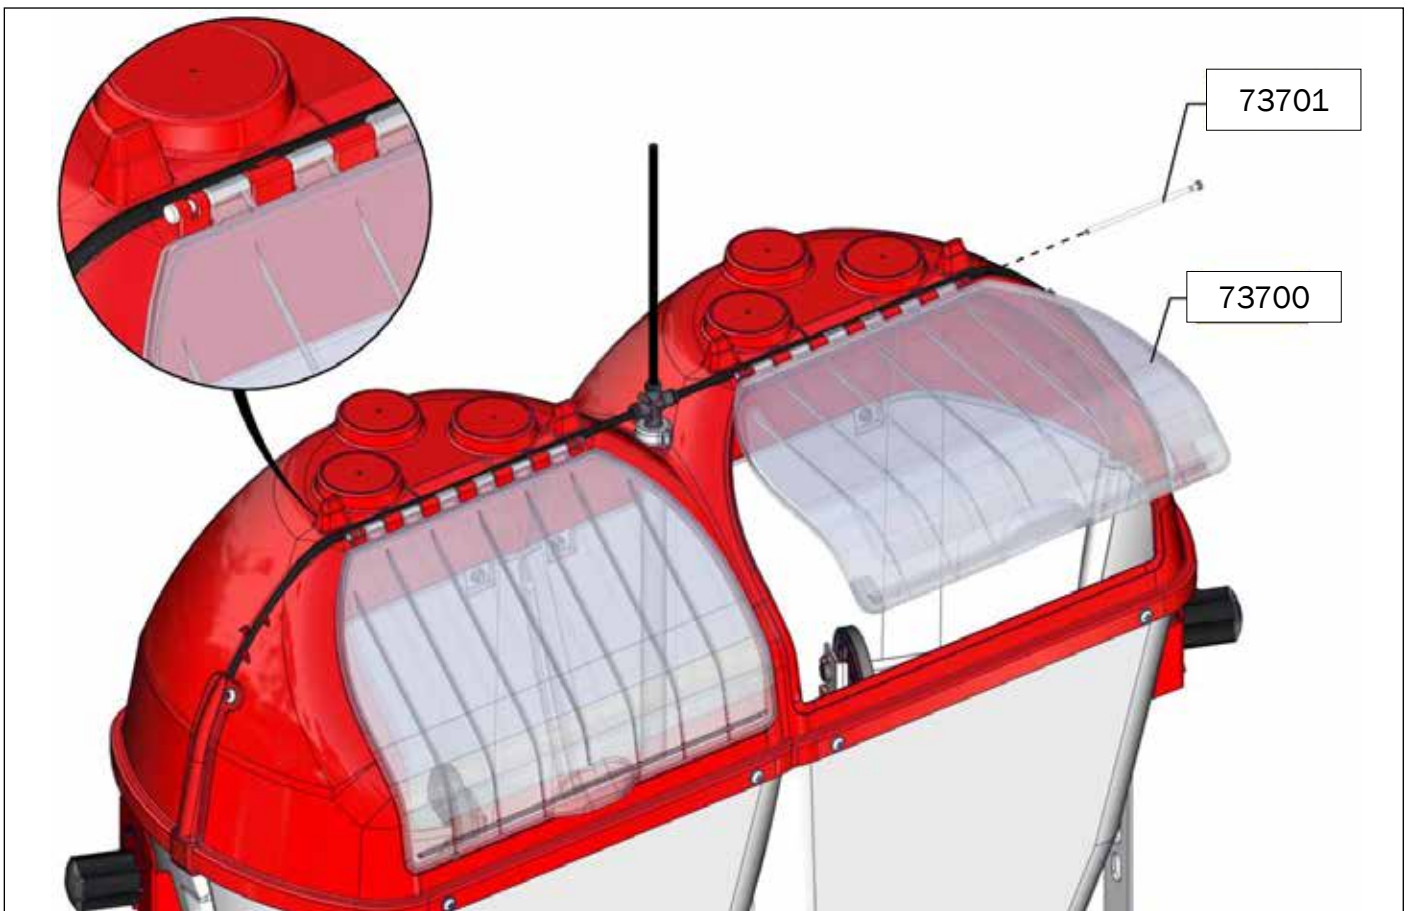

MOUNTING INSTRUCTION

TUBE-O-MAT® CLASSIC JUMBO

ACO FUNKI A/S
Kirkevænget 5
DK-7400 Herning

Tel. +45 9711 9600
www.acofunki.com
www.egebjerg.com

Danish Design | German Quality | Global Experience

7-30 kg

*30-120 kg