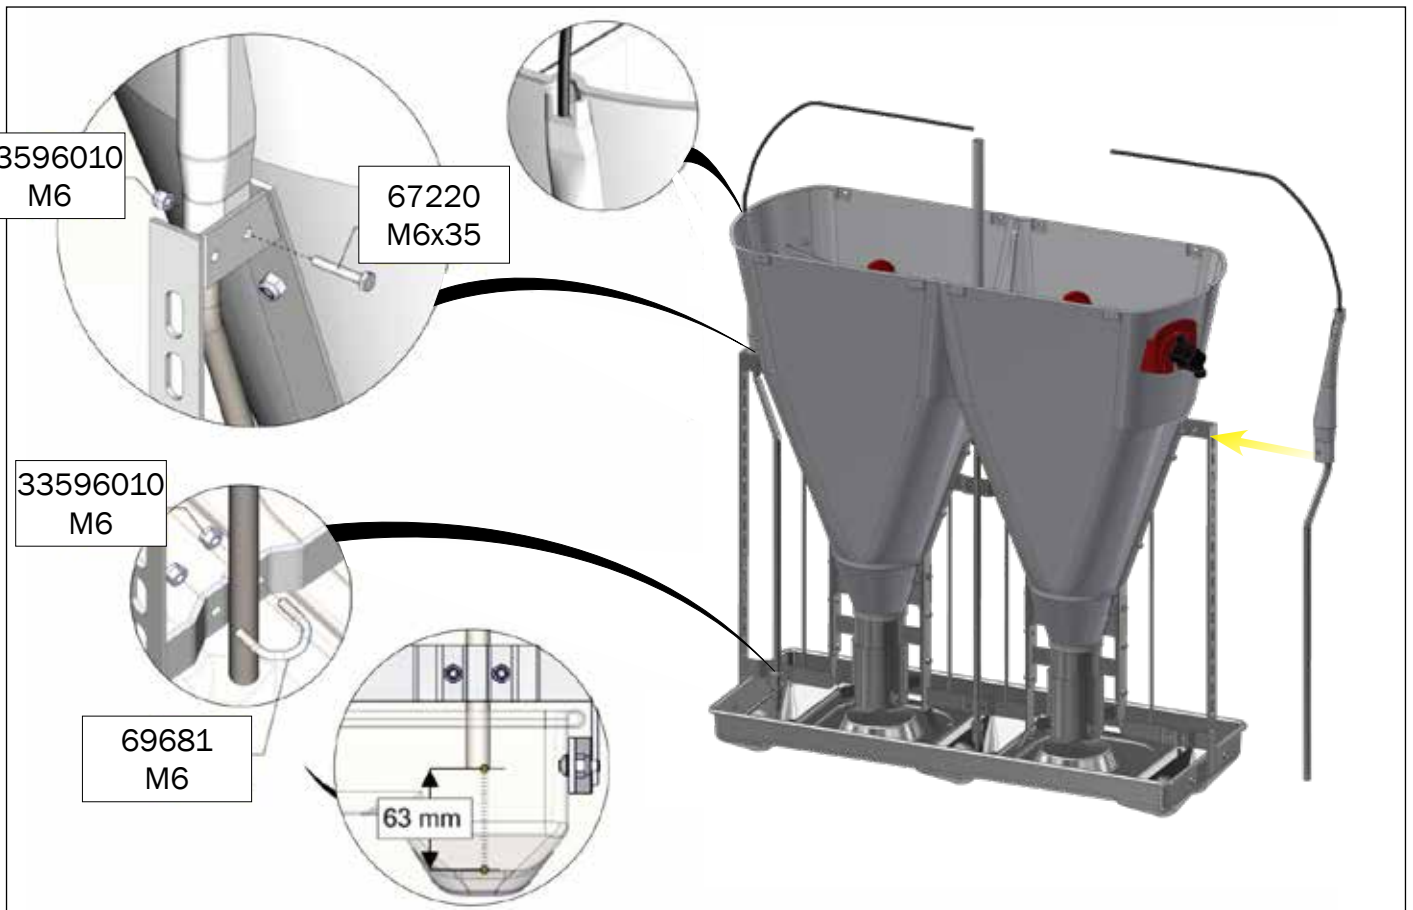

MOUNTING INSTRUCTION

TUBE-O-MAT® CLASSIC JUMBO

ACO FUNKI A/S
Kirkevænget 5
DK-7400 Herning

Tel. +45 9711 9600
www.acofunki.com
www.egebjerg.com

Danish Design | German Quality | Global Experience

7-30 kg

*30-120 kg