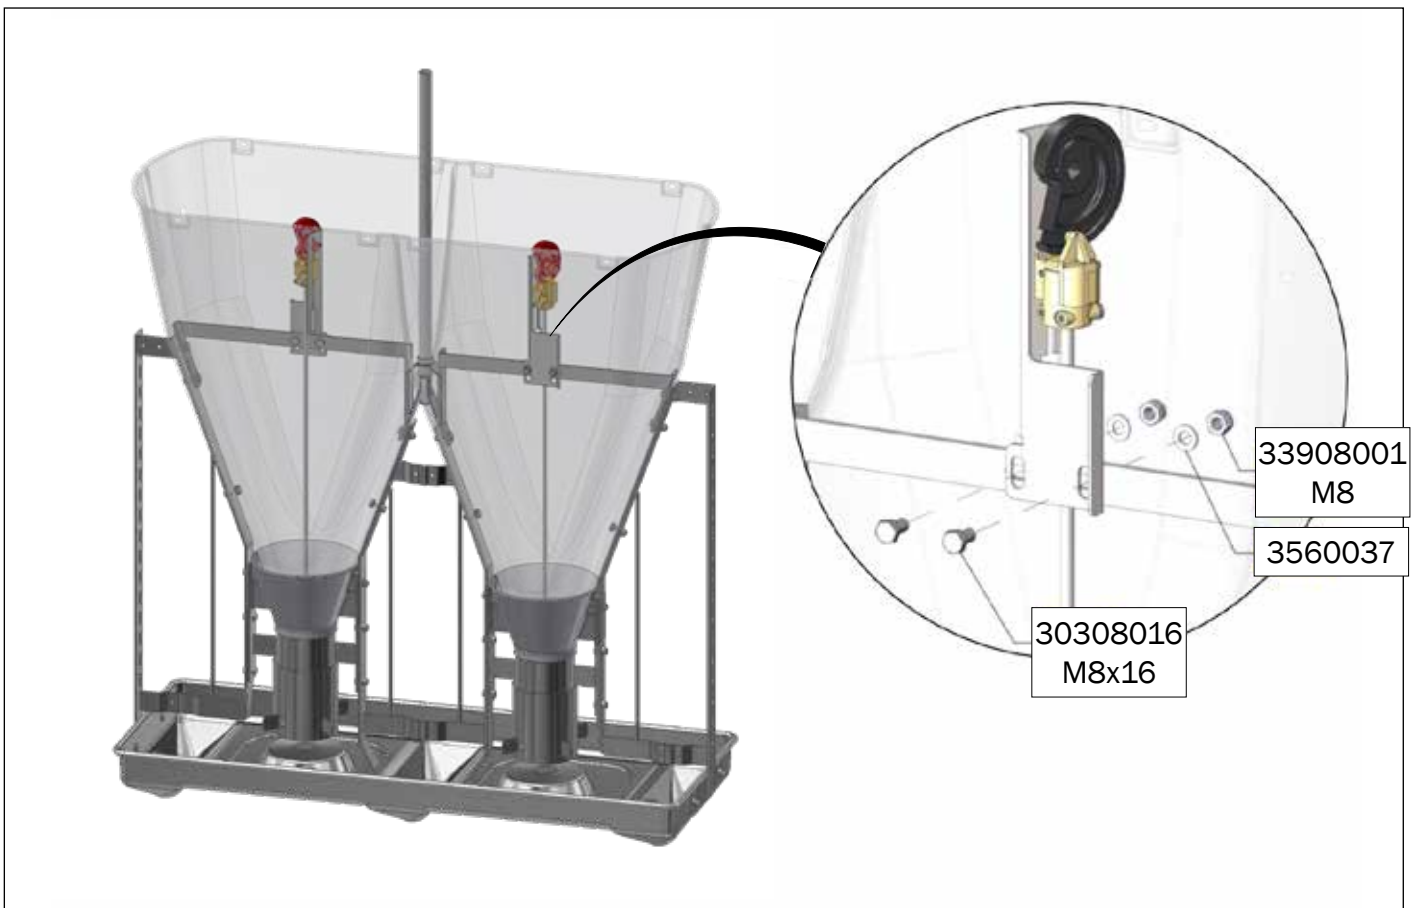

MOUNTING INSTRUCTION

TUBE-O-MAT® CLASSIC JUMBO

ACO FUNKI A/S
Kirkevænget 5
DK-7400 Herning

Tel. +45 9711 9600
www.acofunki.com
www.egebjerg.com

Danish Design | German Quality | Global Experience

7-30 kg

*30-120 kg