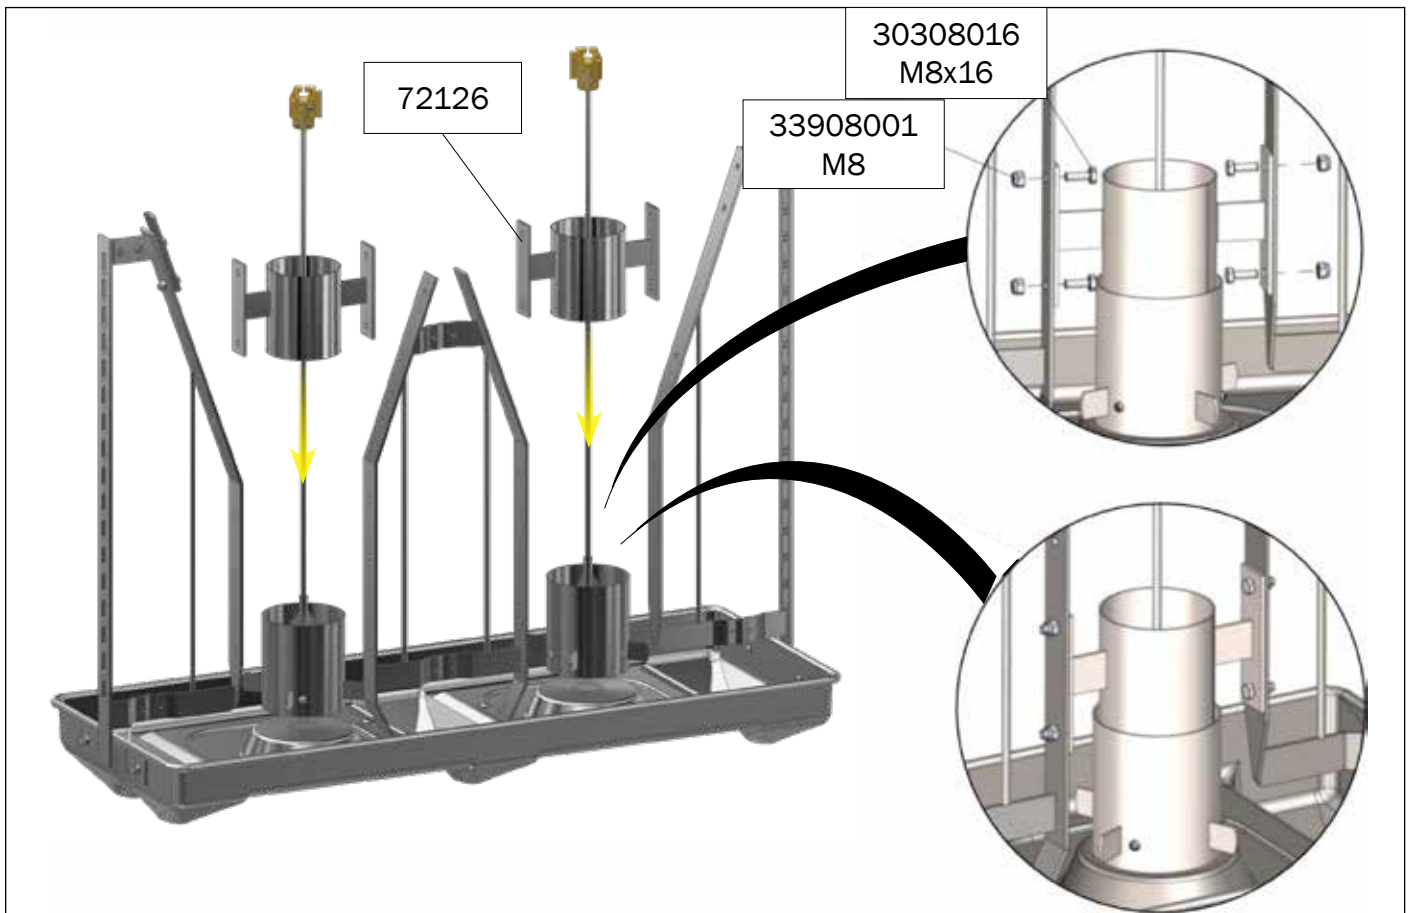

MOUNTING INSTRUCTION

TUBE-O-MAT® CLASSIC JUMBO

ACO FUNKI A/S
Kirkevænget 5
DK-7400 Herning

Tel. +45 9711 9600
www.acofunki.com
www.egebjerg.com

Danish Design | German Quality | Global Experience

7-30 kg

*30-120 kg