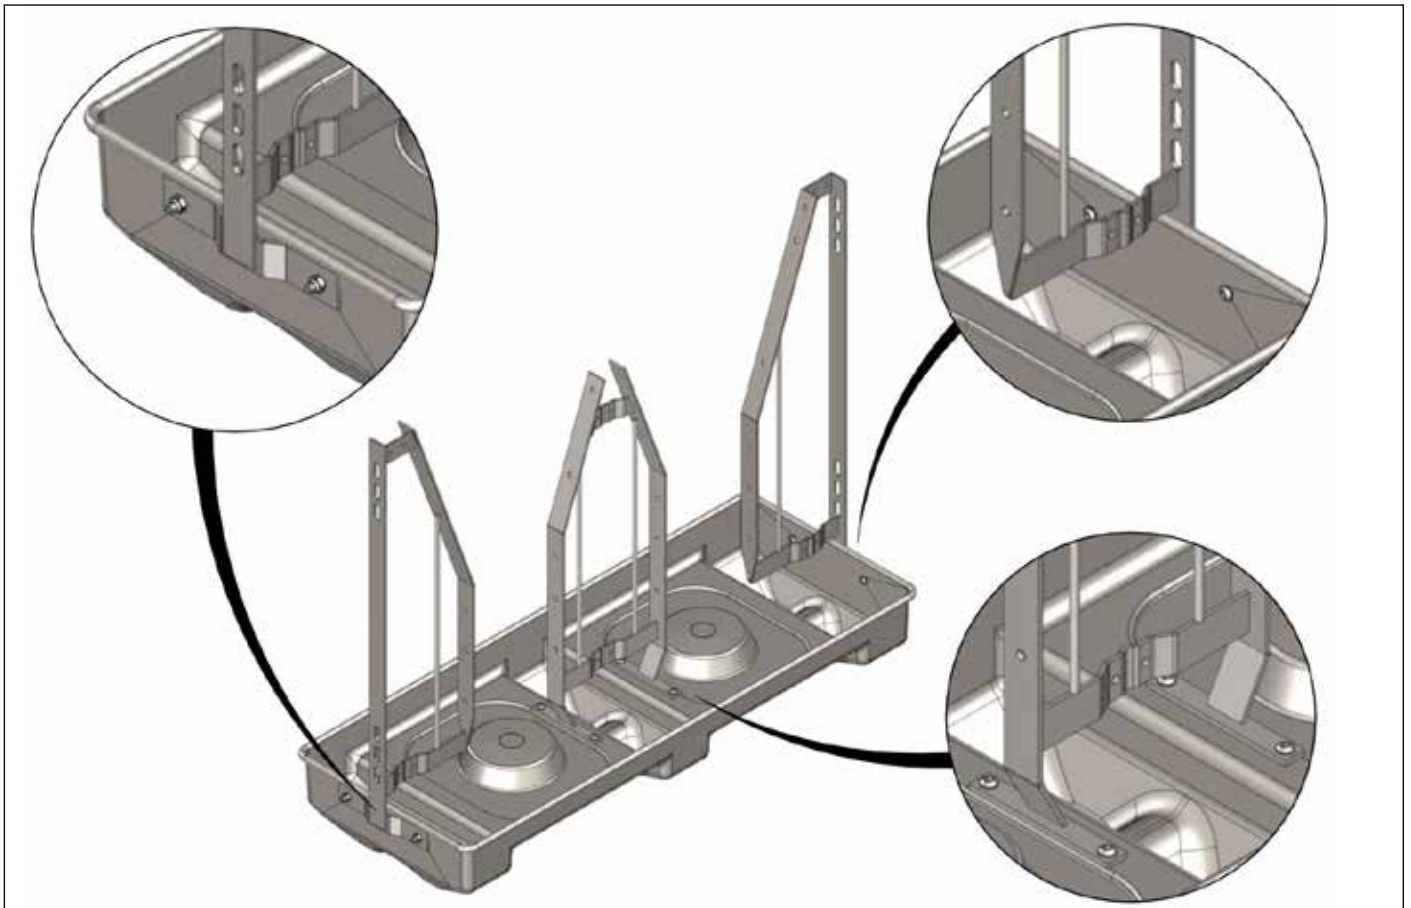

MOUNTING INSTRUCTION

TUBE-O-MAT® CLASSIC JUMBO

ACO FUNKI A/S
Kirkevænget 5
DK-7400 Herning

Tel. +45 9711 9600
www.acofunki.com
www.egebjerg.com

Danish Design | German Quality | Global Experience

7-30 kg

*30-120 kg