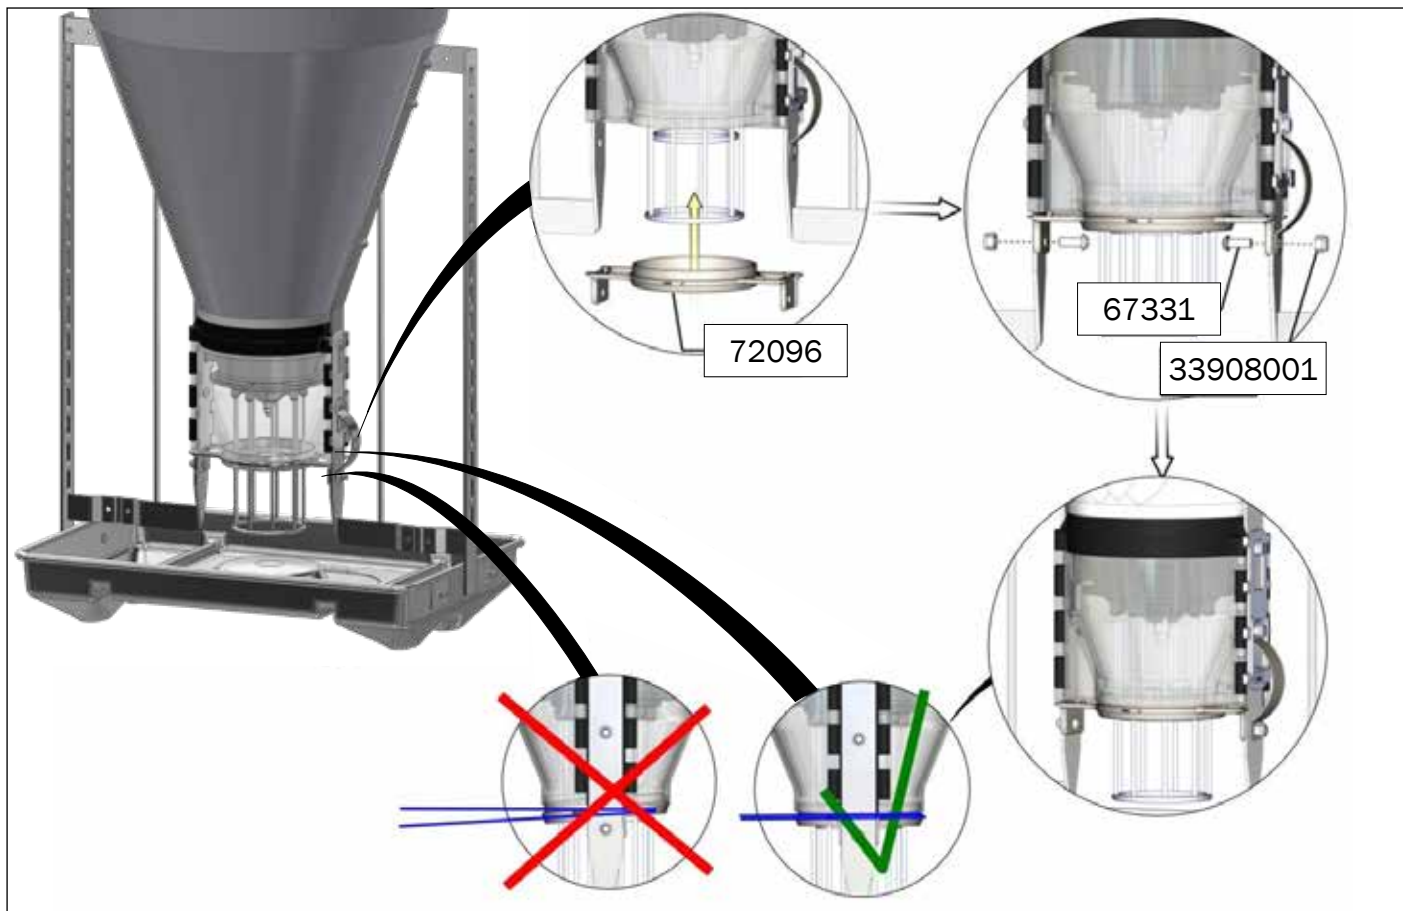

ASSEMBLY INSTRUCTION

TUBE-O-MAT® LTD VI+

ACO FUNKI A/S
Kirkevænget 5
DK-7400 Herning

Tel. +45 9711 9600
www.acofunki.com
www.egebjerg.com

Danish Design | German Quality | Global Experience

1 pcs. Art no. 0170-201

- 1 pcs. Art no. 89458 →
- 1 pcs. Art no. 89462 →
- 1 pcs. Art no. 70710 →
- 2 pcs. Art no. 73321 →
- 2 pcs. Art no. 70284 →
- 1 pcs. Art no. 72235 →

1 set. Art no. 76080

- 3 pcs. Art no. 61015 →
- 2 pcs. Art no. 61140 →
- 1 pcs. Art no. 61226 →
- 1 pcs. Art no. 72362 →
- 1 set. Art no. 76095
- 1 set. Art no. 76096