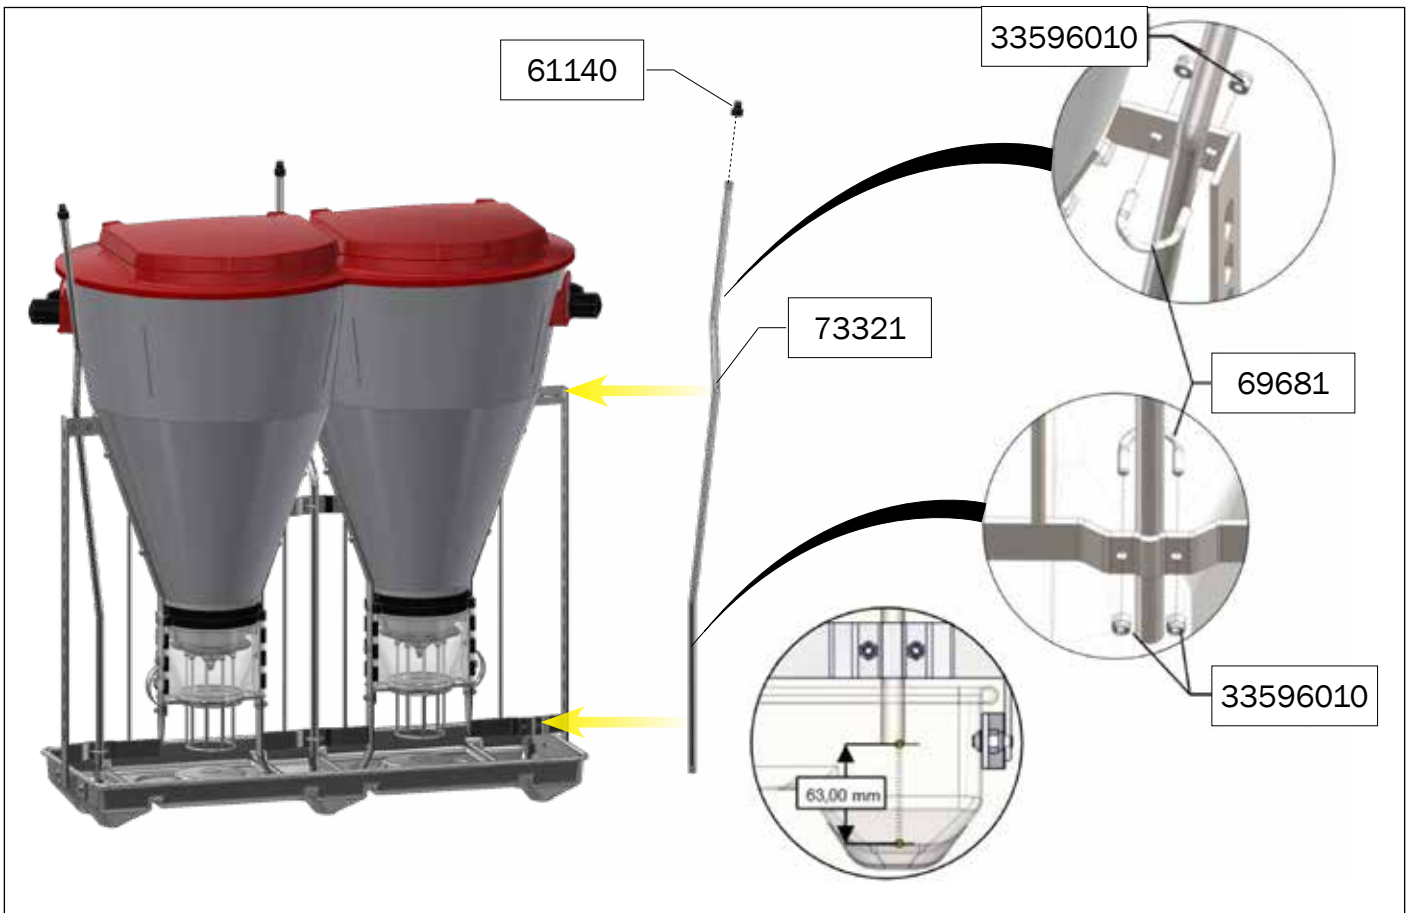

ASSEMBLY INSTRUCTION

TUBE-O-MAT® LTD VI+ JUMBO

ACO FUNKI A/S
Kirkevænget 5
DK-7400 Herning

Tel. +45 9711 9600
www.acofunki.com
www.egebjerg.com

7-30 kg

*30-120 kg

1 pcs. Art no. 0170-202

- 2 pcs. Art no. 89458 →
- 1 pcs. Art no. 89464 →
- 2 pcs. Art no. 70725 →
- 1 pcs. Art no. 70666 →
- 2 pcs. Art no. 72235 →
- 2 pcs. Art no. 73321 →
- 1 pcs. Art no. 73326 →
- 2 pcs. Art no. 70284 →