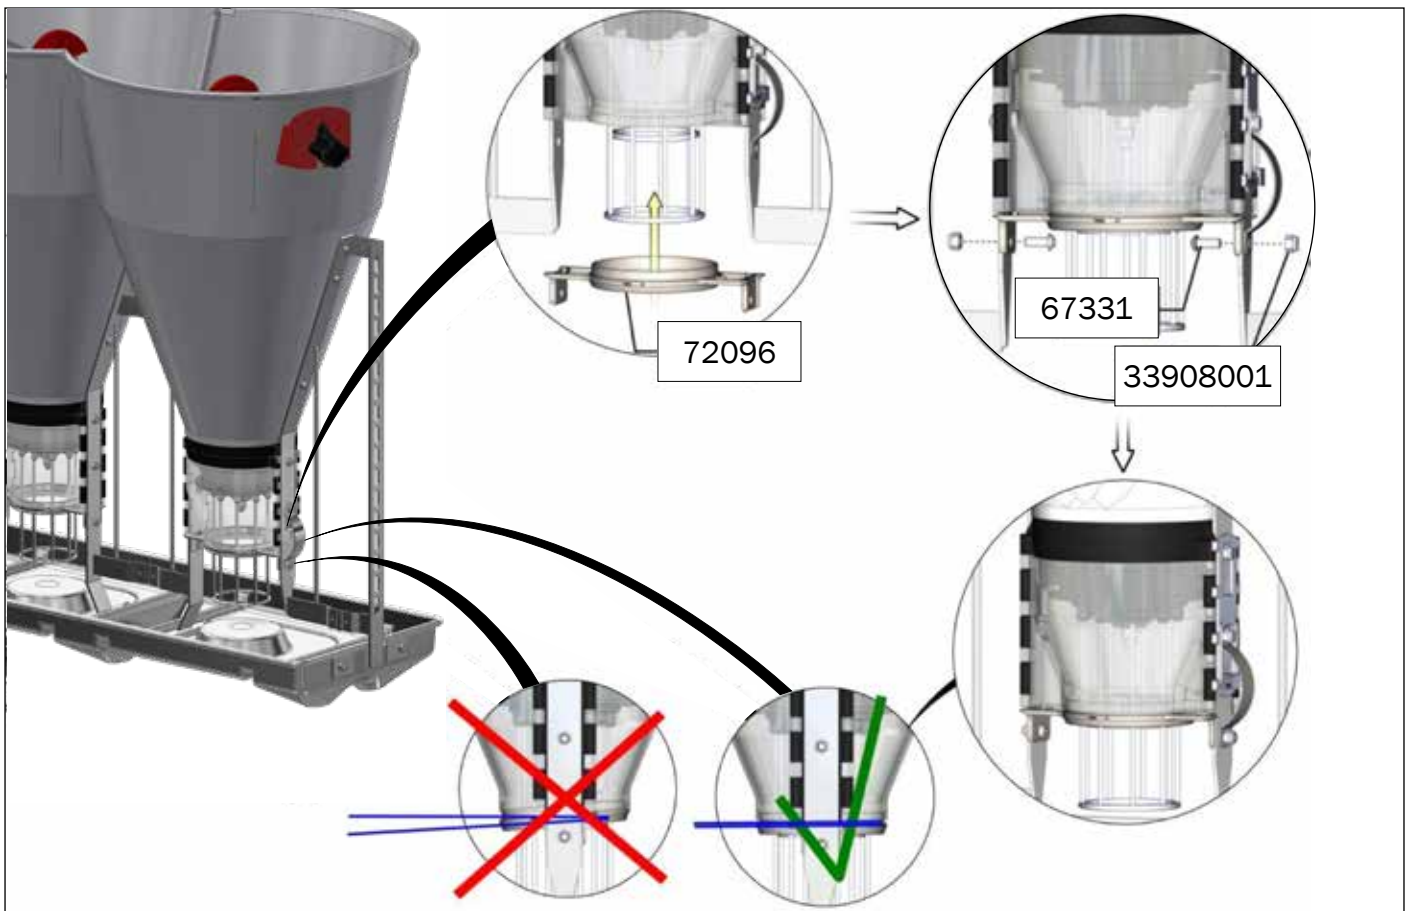

ASSEMBLY INSTRUCTION

TUBE-O-MAT® LTD VI+ JUMBO

ACO FUNKI A/S
Kirkevænget 5
DK-7400 Herning

Tel. +45 9711 9600
www.acofunki.com
www.egebjerg.com

7-30 kg

*30-120 kg

1 pcs. Art no. 0170-202

- 2 pcs. Art no. 89458 →
- 1 pcs. Art no. 89464 →
- 2 pcs. Art no. 70725 →
- 1 pcs. Art no. 70666 →
- 2 pcs. Art no. 72235 →
- 2 pcs. Art no. 73321 →
- 1 pcs. Art no. 73326 →
- 2 pcs. Art no. 70284 →