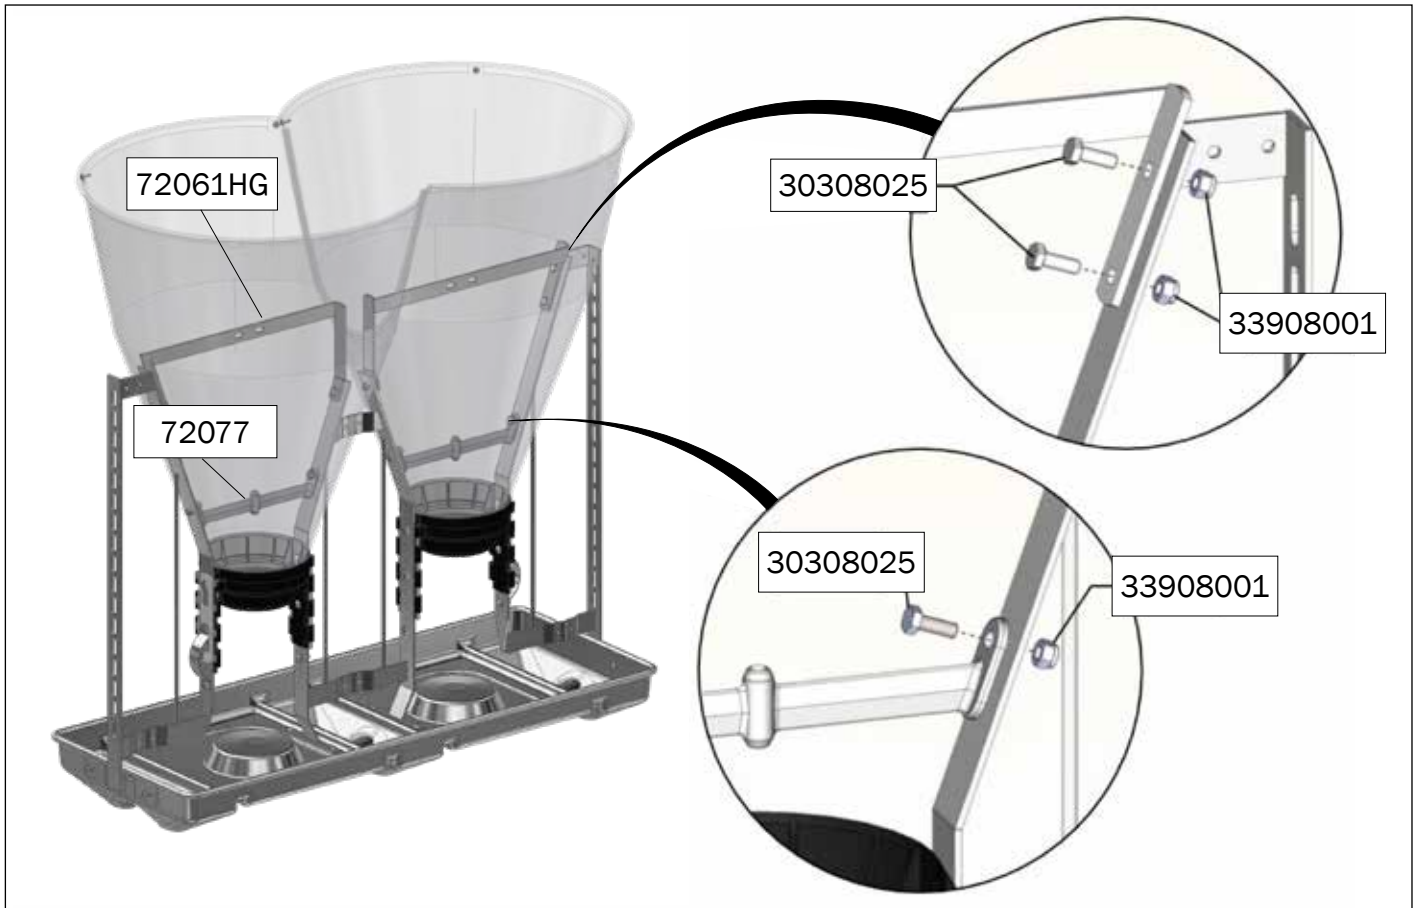

ASSEMBLY INSTRUCTION

TUBE-O-MAT® LTD VI+ JUMBO

ACO FUNKI A/S
Kirkevænget 5
DK-7400 Herning

Tel. +45 9711 9600
www.acofunki.com
www.egebjerg.com

7-30 kg

*30-120 kg

1 pcs. Art no. 0170-202

- 2 pcs. Art no. 89458 →
- 1 pcs. Art no. 89464 →
- 2 pcs. Art no. 70725 →
- 1 pcs. Art no. 70666 →
- 2 pcs. Art no. 72235 →
- 2 pcs. Art no. 73321 →
- 1 pcs. Art no. 73326 →
- 2 pcs. Art no. 70284 →