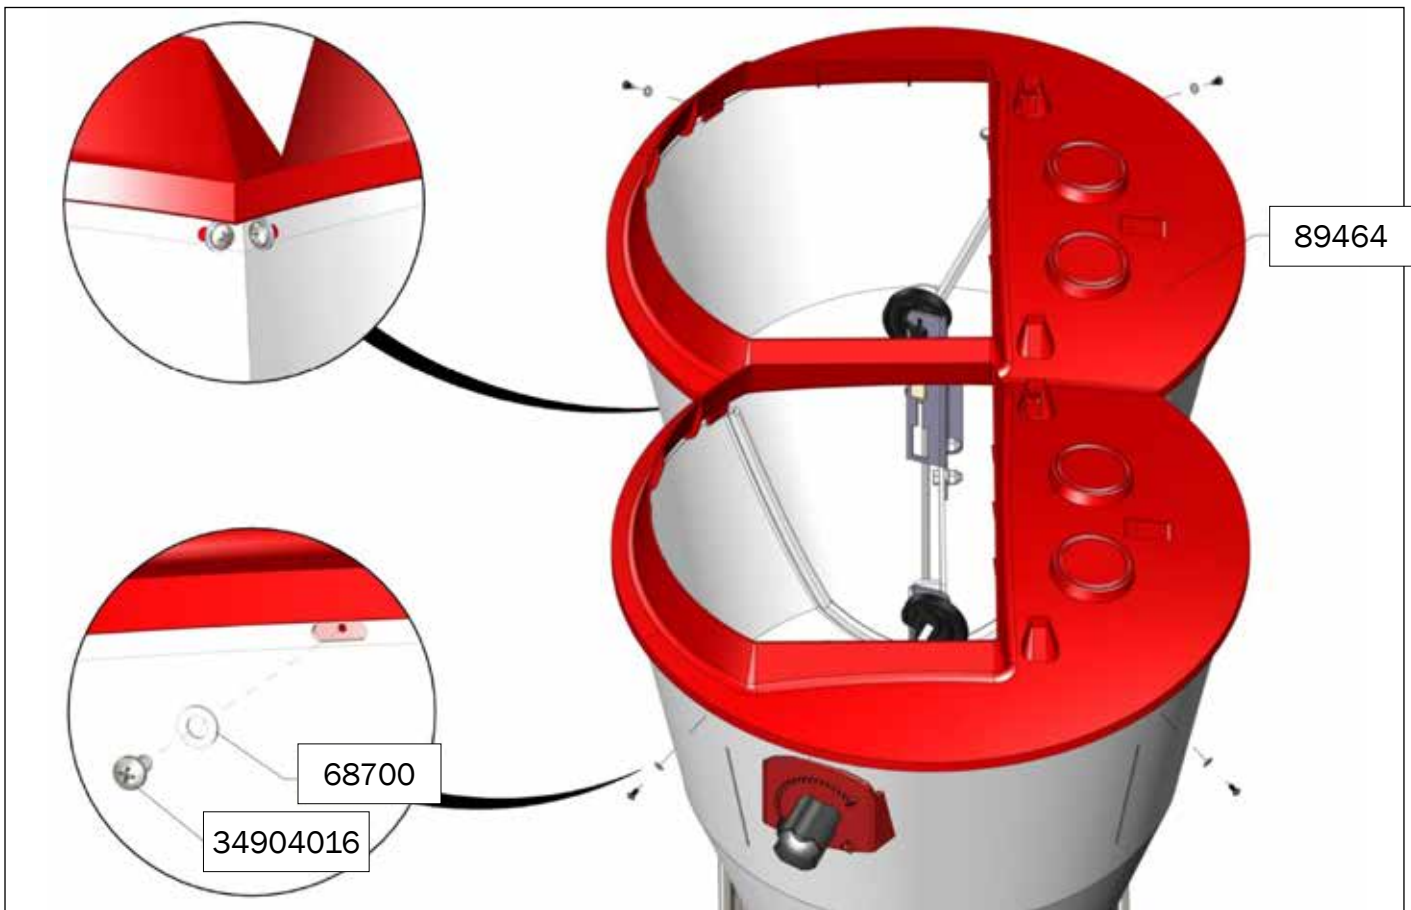

ASSEMBLY INSTRUCTION

TUBE-O-MAT® LTD VI+ JUMBO

ACO FUNKI A/S
Kirkevænget 5
DK-7400 Herning

Tel. +45 9711 9600
www.acofunki.com
www.egebjerg.com

7-30 kg

*30-120 kg

1 pcs. Art no. 0170-202

- 2 pcs. Art no. 89458 →
- 1 pcs. Art no. 89464 →
- 2 pcs. Art no. 70725 →
- 1 pcs. Art no. 70666 →
- 2 pcs. Art no. 72235 →
- 2 pcs. Art no. 73321 →
- 1 pcs. Art no. 73326 →
- 2 pcs. Art no. 70284 →