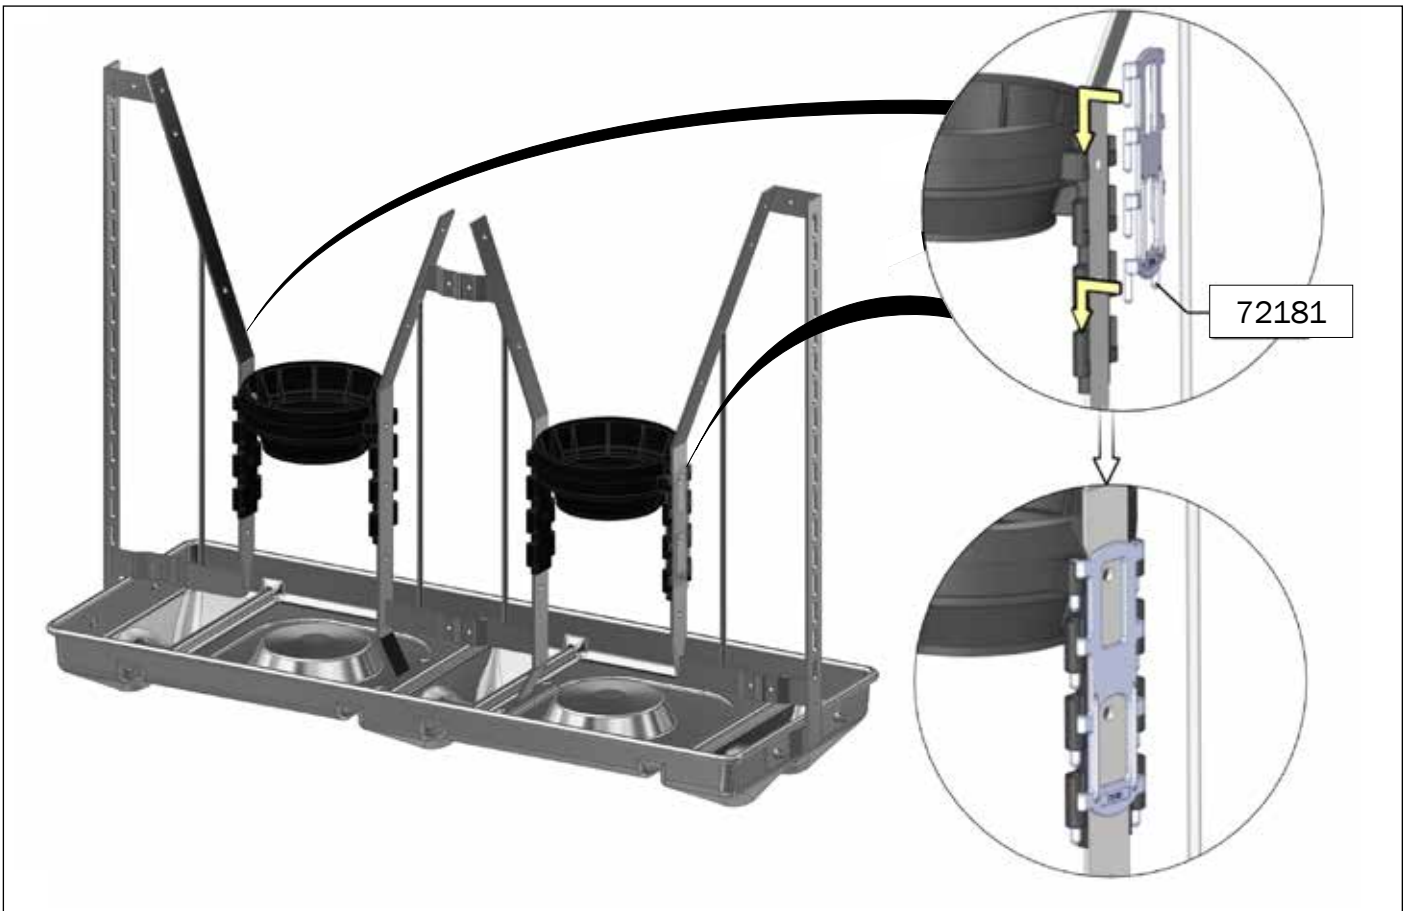

ASSEMBLY INSTRUCTION

TUBE-O-MAT® LTD VI+ JUMBO

ACO FUNKI A/S
Kirkevænget 5
DK-7400 Herning

Tel. +45 9711 9600
www.acofunki.com
www.egebjerg.com

7-30 kg

*30-120 kg

1 pcs. Art no. 0170-202

- 2 pcs. Art no. 89458 →
- 1 pcs. Art no. 89464 →
- 2 pcs. Art no. 70725 →
- 1 pcs. Art no. 70666 →
- 2 pcs. Art no. 72235 →
- 2 pcs. Art no. 73321 →
- 1 pcs. Art no. 73326 →
- 2 pcs. Art no. 70284 →