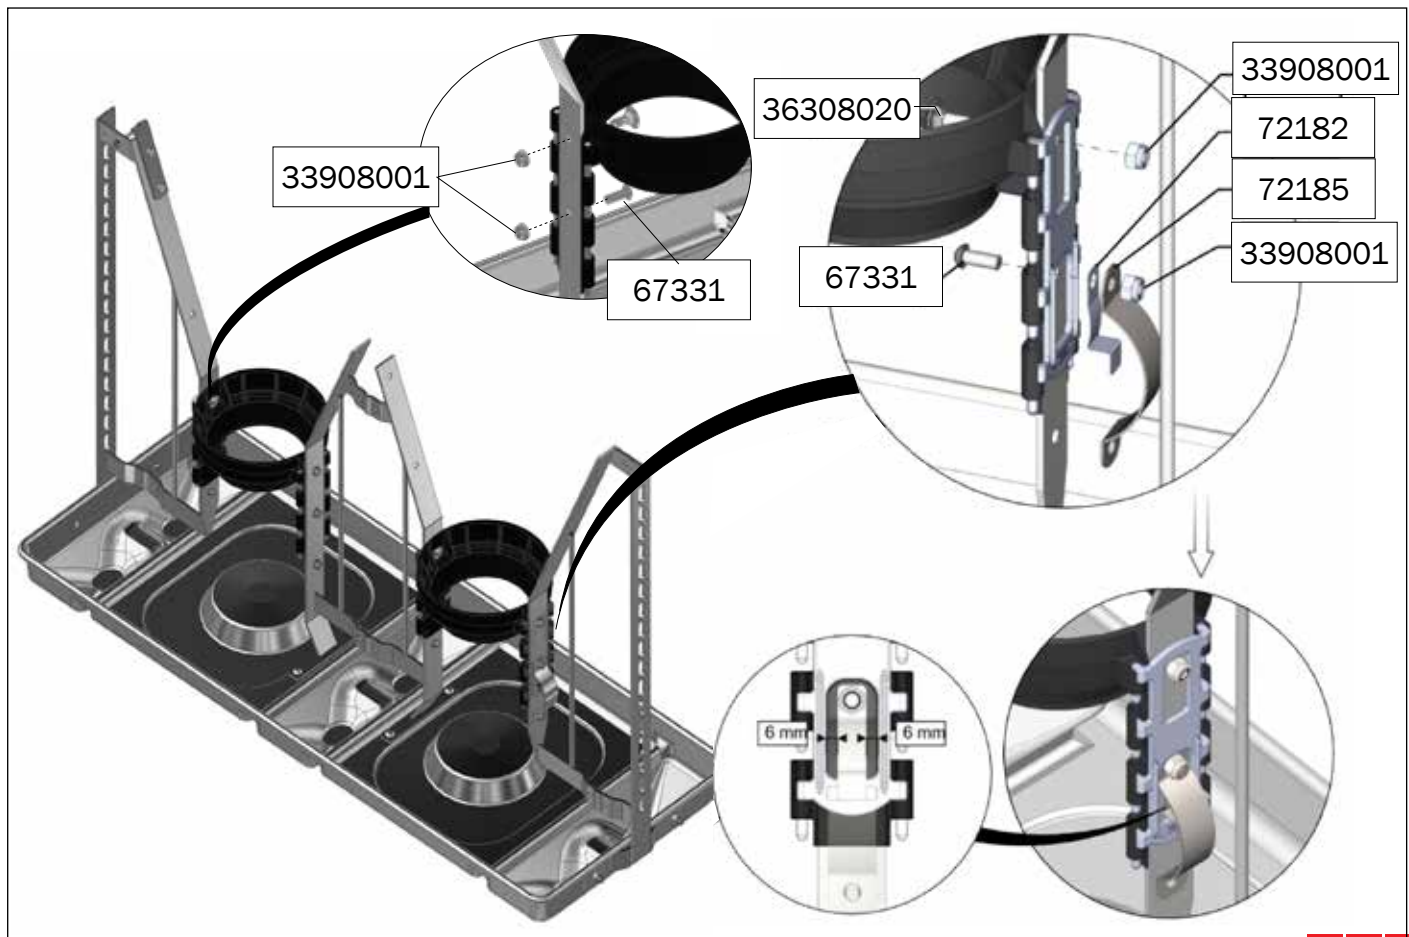

ASSEMBLY INSTRUCTION

TUBE-O-MAT® LTD VI+ JUMBO

ACO FUNKI A/S
Kirkevænget 5
DK-7400 Herning

Tel. +45 9711 9600
www.acofunki.com
www.egebjerg.com

7-30 kg

*30-120 kg

1 pcs. Art no. 0170-202

- 2 pcs. Art no. 89458 →
- 1 pcs. Art no. 89464 →
- 2 pcs. Art no. 70725 →
- 1 pcs. Art no. 70666 →
- 2 pcs. Art no. 72235 →
- 2 pcs. Art no. 73321 →
- 1 pcs. Art no. 73326 →
- 2 pcs. Art no. 70284 →