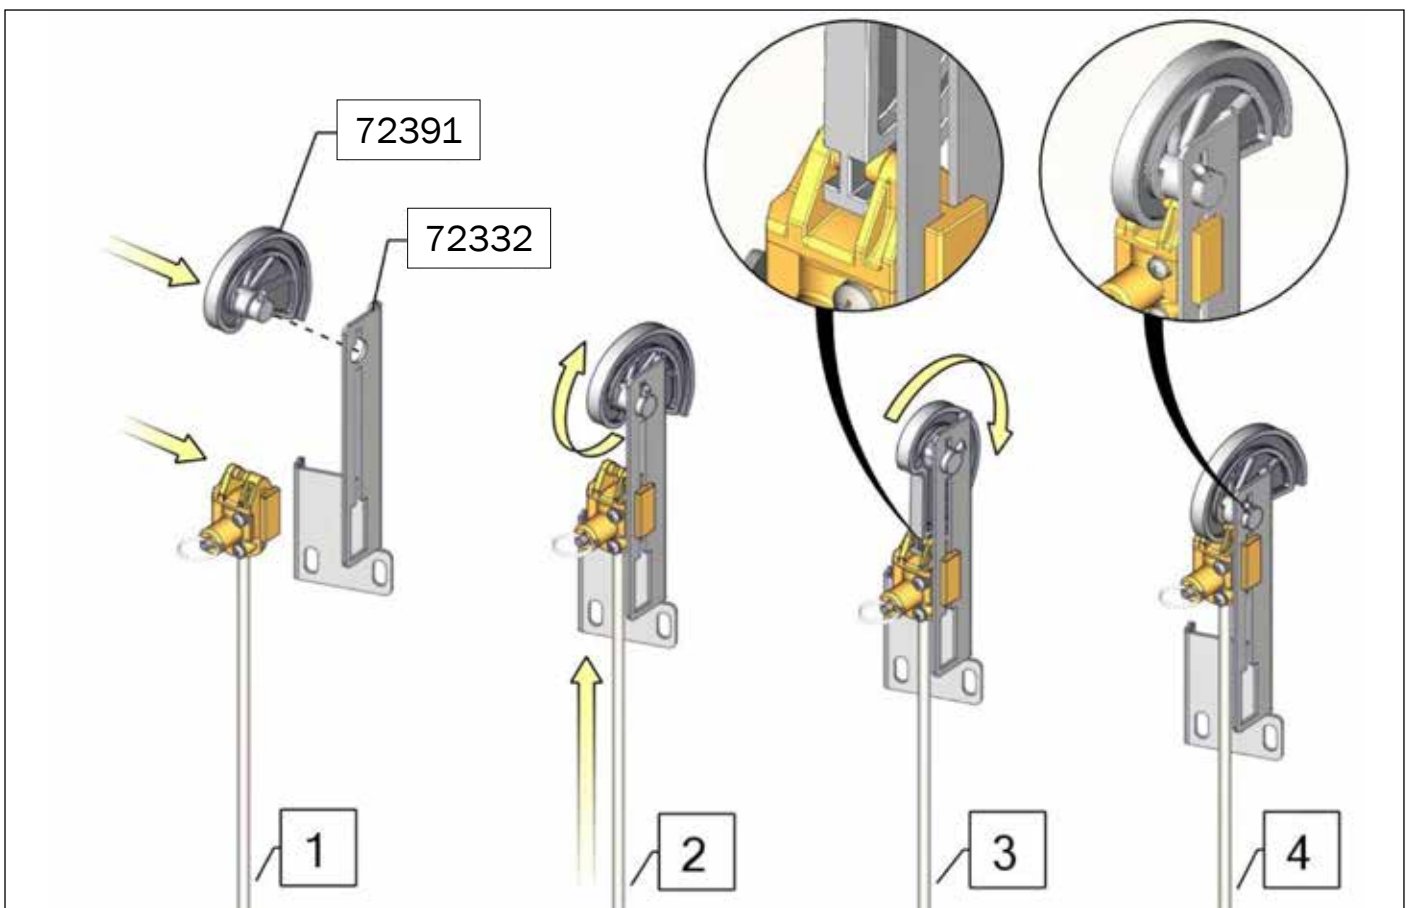

ASSEMBLY INSTRUCTION

TUBE-O-MAT® LTD VI+ JUMBO

ACO FUNKI A/S
Kirkevænget 5
DK-7400 Herning

Tel. +45 9711 9600
www.acofunki.com
www.egebjerg.com

7-30 kg

*30-120 kg

1 pcs. Art no. 0170-202

- 2 pcs. Art no. 89458 →
- 1 pcs. Art no. 89464 →
- 2 pcs. Art no. 70725 →
- 1 pcs. Art no. 70666 →
- 2 pcs. Art no. 72235 →
- 2 pcs. Art no. 73321 →
- 1 pcs. Art no. 73326 →
- 2 pcs. Art no. 70284 →