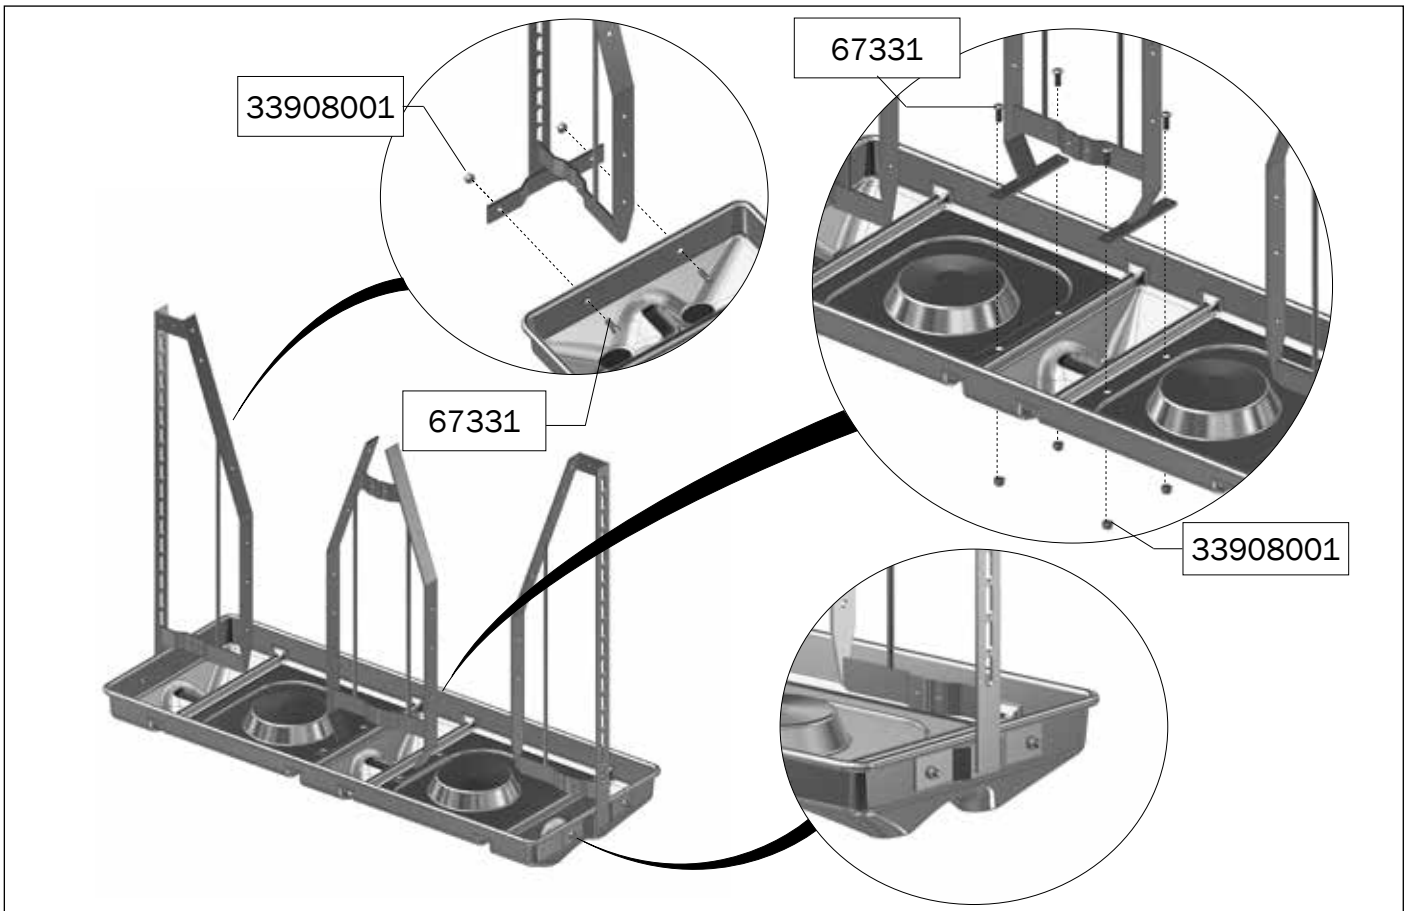

ASSEMBLY INSTRUCTION

TUBE-O-MAT® LTD VI+ JUMBO

ACO FUNKI A/S
Kirkevænget 5
DK-7400 Herning

Tel. +45 9711 9600
www.acofunki.com
www.egebjerg.com

7-30 kg

*30-120 kg

1 pcs. Art no. 0170-202

- 2 pcs. Art no. 89458 →
- 1 pcs. Art no. 89464 →
- 2 pcs. Art no. 70725 →
- 1 pcs. Art no. 70666 →
- 2 pcs. Art no. 72235 →
- 2 pcs. Art no. 73321 →
- 1 pcs. Art no. 73326 →
- 2 pcs. Art no. 70284 →