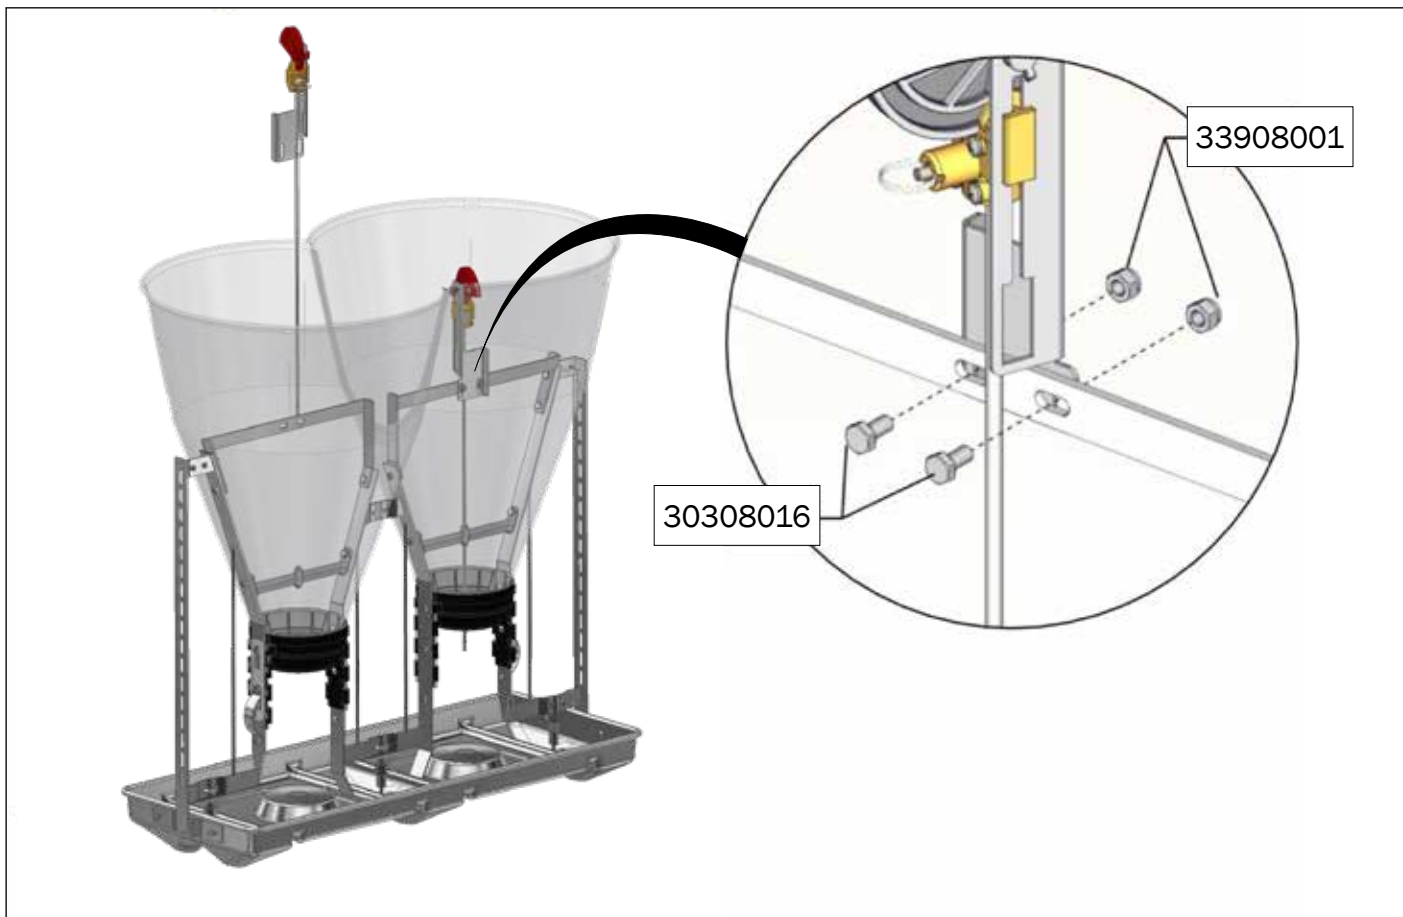

ASSEMBLY INSTRUCTION

TUBE-O-MAT® LTD VI+ JUMBO

ACO FUNKI A/S
Kirkevænget 5
DK-7400 Herning

Tel. +45 9711 9600
www.acofunki.com
www.egebjerg.com

7-30 kg

*30-120 kg

1 pcs. Art no. 0170-202

- 2 pcs. Art no. 89458 →
- 1 pcs. Art no. 89464 →
- 2 pcs. Art no. 70725 →
- 1 pcs. Art no. 70666 →
- 2 pcs. Art no. 72235 →
- 2 pcs. Art no. 73321 →
- 1 pcs. Art no. 73326 →
- 2 pcs. Art no. 70284 →