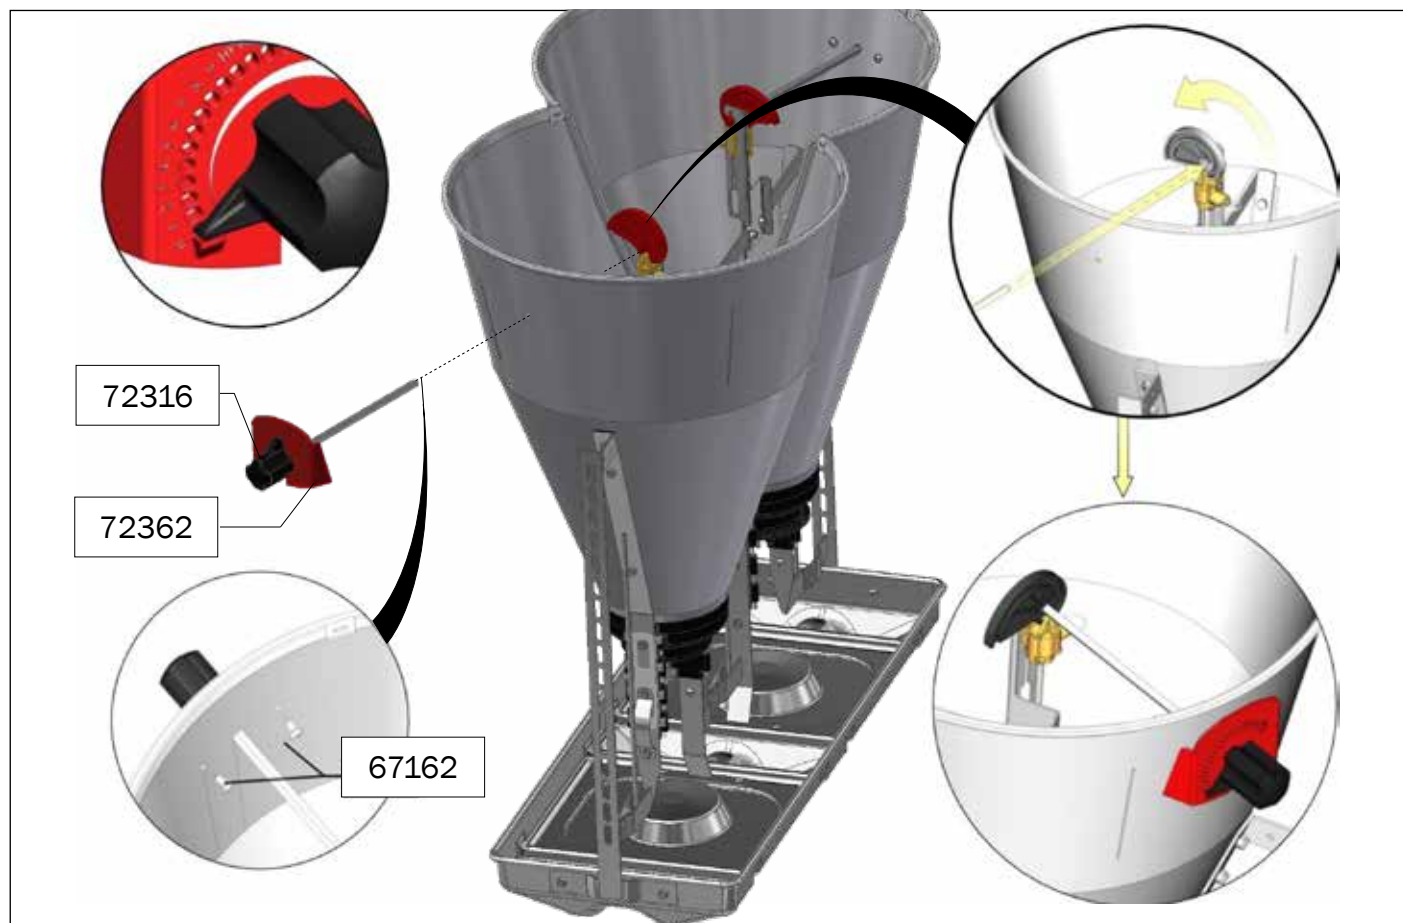

ASSEMBLY INSTRUCTION

TUBE-O-MAT® LTD VI+ JUMBO

ACO FUNKI A/S
Kirkevænget 5
DK-7400 Herning

Tel. +45 9711 9600
www.acofunki.com
www.egebjerg.com

7-30 kg

*30-120 kg

1 pcs. Art no. 0170-202

- 2 pcs. Art no. 89458 →
- 1 pcs. Art no. 89464 →
- 2 pcs. Art no. 70725 →
- 1 pcs. Art no. 70666 →
- 2 pcs. Art no. 72235 →
- 2 pcs. Art no. 73321 →
- 1 pcs. Art no. 73326 →
- 2 pcs. Art no. 70284 →