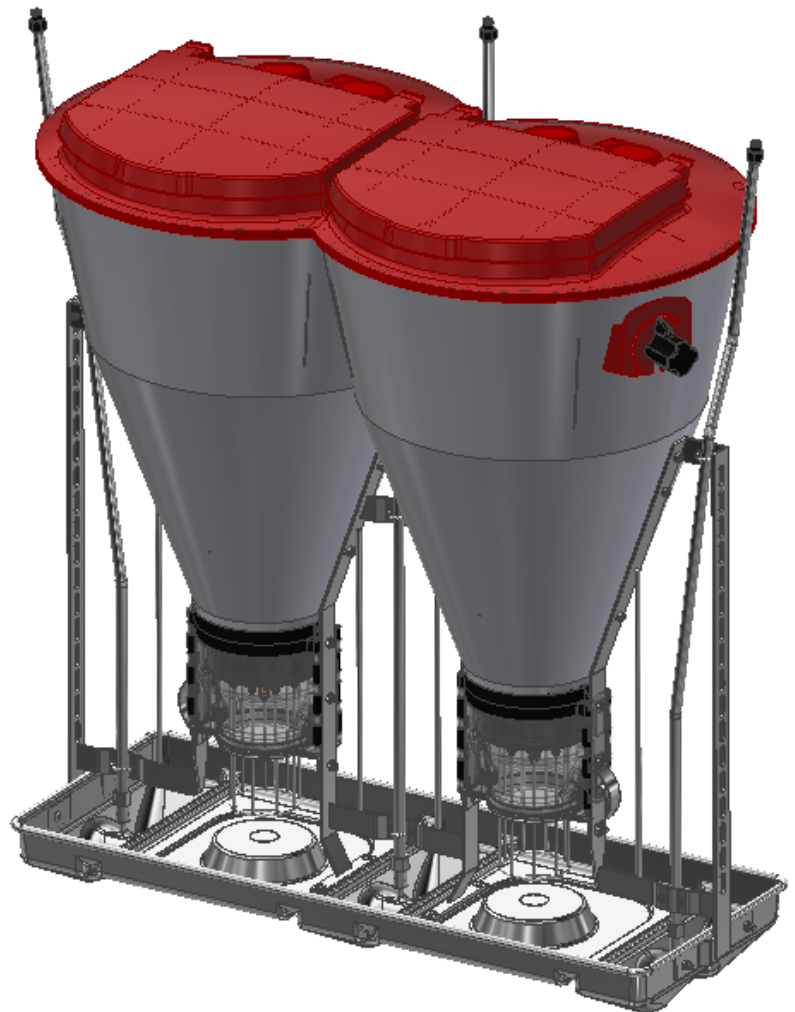

ASSEMBLY INSTRUCTION

TUBE-O-MAT® LTD VI+ JUMBO

ACO FUNKI A/S
Kirkevænget 5
DK-7400 Herning

Tel. +45 9711 9600
www.acofunki.com
www.egebjerg.com

7-30 kg

*30-120 kg

1 pcs. Art no. 0170-202

- 2 pcs. Art no. 89458 →
- 1 pcs. Art no. 89464 →
- 2 pcs. Art no. 70725 →
- 1 pcs. Art no. 70666 →
- 2 pcs. Art no. 72235 →
- 2 pcs. Art no. 73321 →
- 1 pcs. Art no. 73326 →
- 2 pcs. Art no. 70284 →

1 set. Art no. 76085

- 4 pcs. Art no. 61015 →
- 3 pcs. Art no. 61140 →
- 1 pcs. Art no. 61310 →
- 2 pcs. Art no. 72362 →
- 2 set. Art no. 76095
- 1 set. Art no. 76096

1 set. Art no. 76096

- 2 pcs. 3/8" M6 Art no. 69681
- 4 pcs. M6 Art no. 33596010