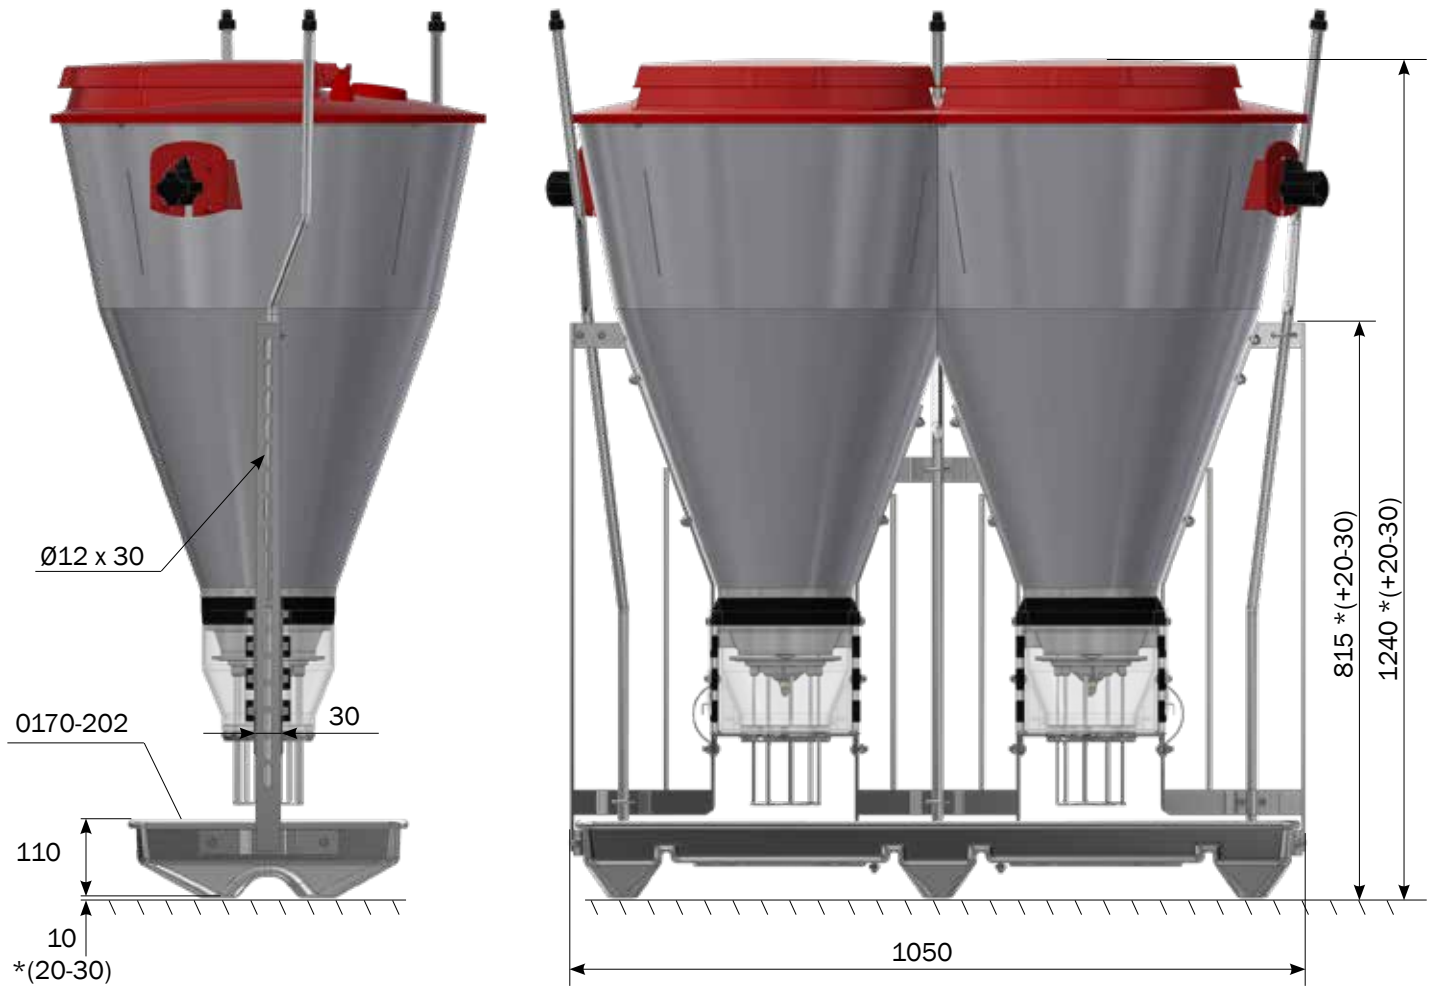

ASSEMBLY INSTRUCTION

TUBE-O-MAT® LTD VI+ JUMBO

ACO FUNKI A/S
Kirkevænget 5
DK-7400 Herning

Tel. +45 9711 9600
www.acofunki.com
www.egebjerg.com

7-30 kg

*30-120 kg

1 pcs. Art no. 0170-202

- 2 pcs. Art no. 89458 →
- 1 pcs. Art no. 89464 →
- 2 pcs. Art no. 70725 →
- 1 pcs. Art no. 70666 →
- 2 pcs. Art no. 72235 →
- 2 pcs. Art no. 73321 →
- 1 pcs. Art no. 73326 →
- 2 pcs. Art no. 70284 →

1 set. Art no. 76085

- 4 pcs. Art no. 61015 →
- 3 pcs. Art no. 61140 →
- 1 pcs. Art no. 61310 →
- 2 pcs. Art no. 72362 →
- 2 set. Art no. 76095
- 1 set. Art no. 76096

1 set. Art no. 76096

- 2 pcs. 3/8" M6 Art no. 69681
- 4 pcs. M6 Art no. 33596010