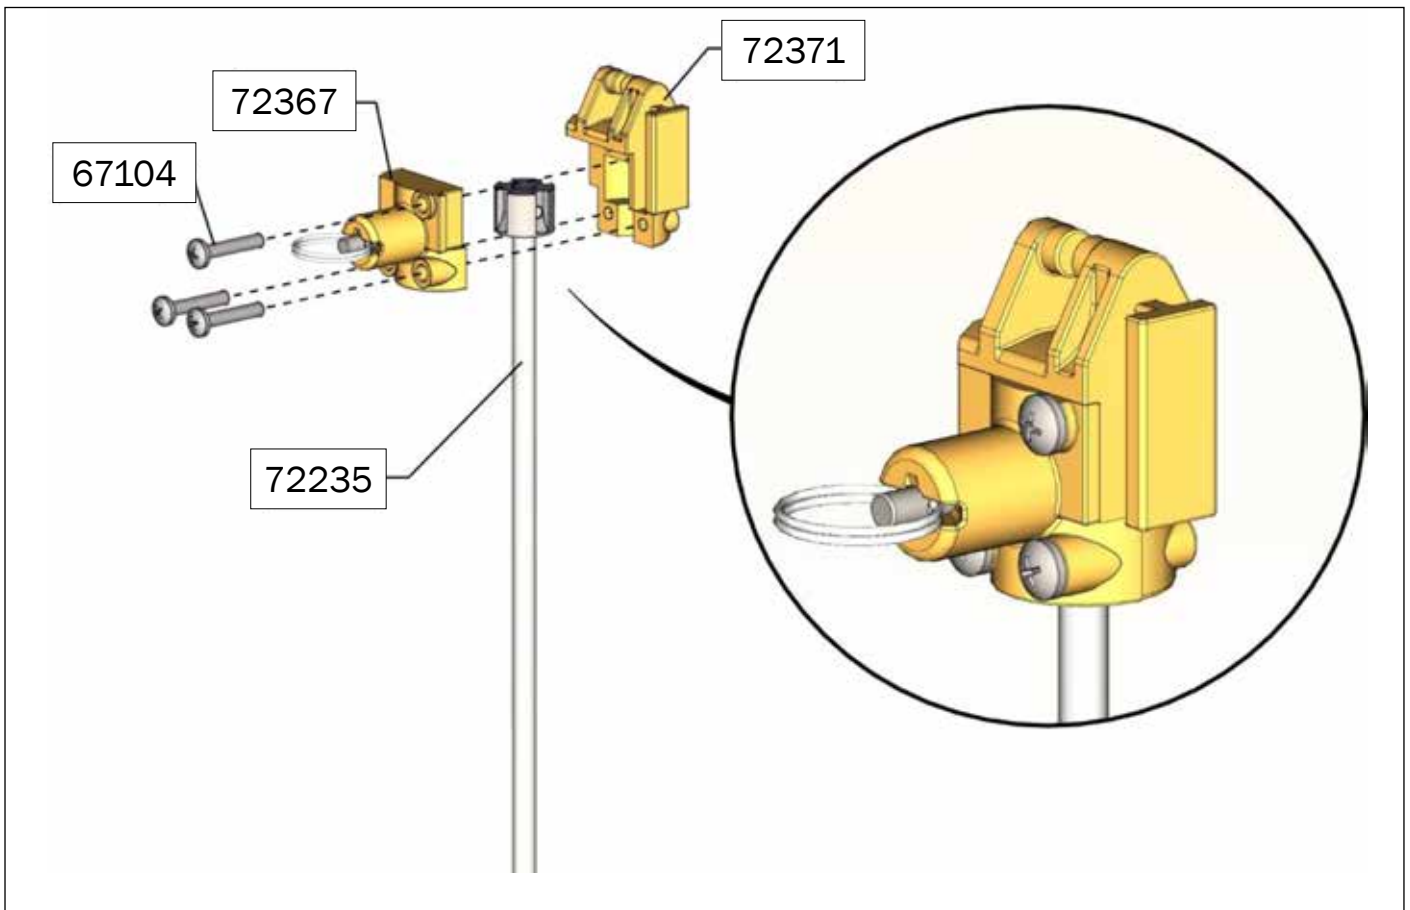

ASSEMBLY INSTRUCTION

TUBE-O-MAT® LTD VI+ JUMBO

ACO FUNKI A/S
Kirkevænget 5
DK-7400 Herning

Tel. +45 9711 9600
www.acofunki.com
www.egebjerg.com

7-30 kg

*30-120 kg

1 pcs. Art no. 0170-202

- 2 pcs. Art no. 89458 →
- 1 pcs. Art no. 89464 →
- 2 pcs. Art no. 70725 →
- 1 pcs. Art no. 70666 →
- 2 pcs. Art no. 72235 →
- 2 pcs. Art no. 73321 →
- 1 pcs. Art no. 73326 →
- 2 pcs. Art no. 70284 →