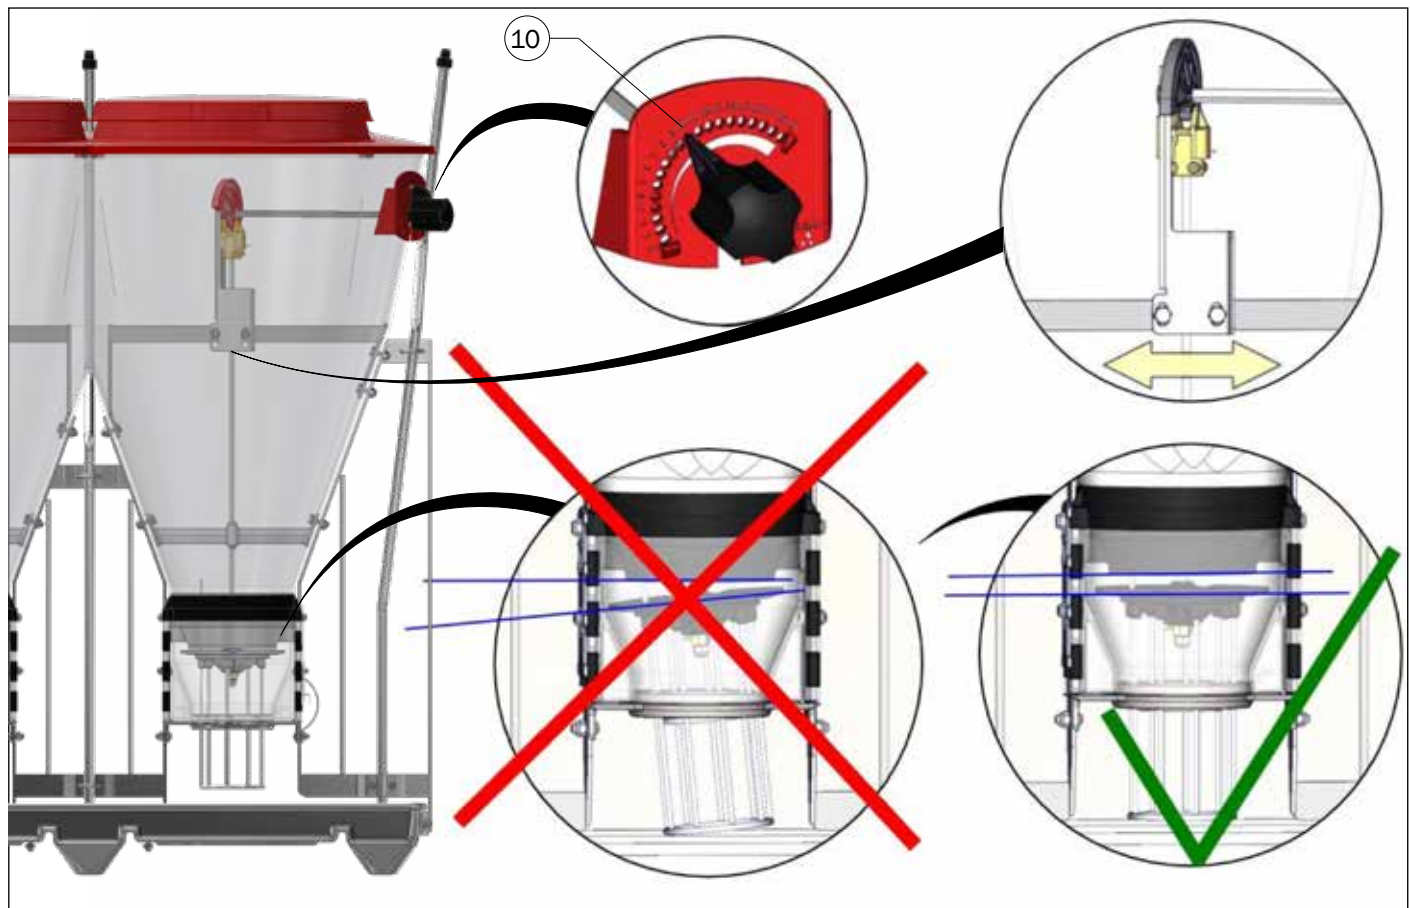

ASSEMBLY INSTRUCTION

TUBE-O-MAT® LTD VI+ JUMBO

ACO FUNKI A/S
Kirkevænget 5
DK-7400 Herning

Tel. +45 9711 9600
www.acofunki.com
www.egebjerg.com

7-30 kg

*30-120 kg

1 pcs. Art no. 0170-202

- 2 pcs. Art no. 89458 →
- 1 pcs. Art no. 89464 →
- 2 pcs. Art no. 70725 →
- 1 pcs. Art no. 70666 →
- 2 pcs. Art no. 72235 →
- 2 pcs. Art no. 73321 →
- 1 pcs. Art no. 73326 →
- 2 pcs. Art no. 70284 →