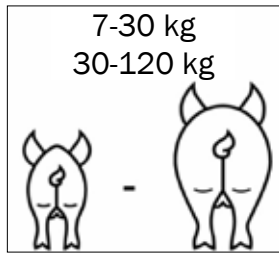

ASSEMBLY INSTRUCTION

TUBE-O-MAT® LTD VI+ JUMBO

ACO FUNKI A/S
Kirkevænget 5
DK-7400 Herning

Tel. +45 9711 9600
www.acofunki.com
www.egebjerg.com

7-30 kg

*30-120 kg

1 pcs. Art no. 0170-202

- 2 pcs. Art no. 89458 →
- 1 pcs. Art no. 89464 →
- 2 pcs. Art no. 70725 →
- 1 pcs. Art no. 70666 →
- 2 pcs. Art no. 72235 →
- 2 pcs. Art no. 73321 →
- 1 pcs. Art no. 73326 →
- 2 pcs. Art no. 70284 →