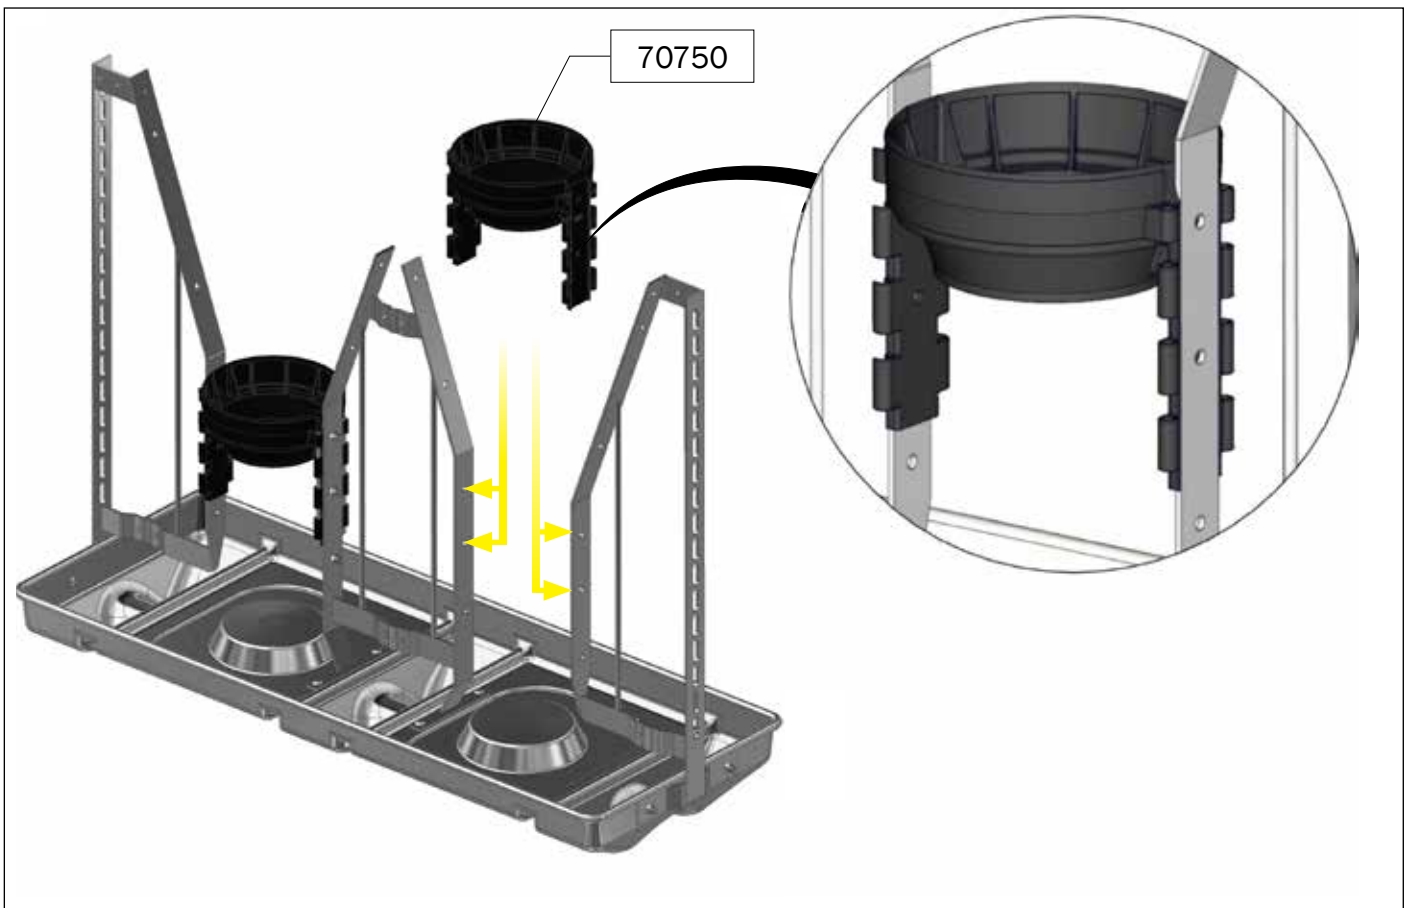

ASSEMBLY INSTRUCTION

TUBE-O-MAT® LTD VI+ JUMBO

ACO FUNKI A/S
Kirkevænget 5
DK-7400 Herning

Tel. +45 9711 9600
www.acofunki.com
www.egebjerg.com

7-30 kg

*30-120 kg

1 pcs. Art no. 0170-202

- 2 pcs. Art no. 89458 →
- 1 pcs. Art no. 89464 →
- 2 pcs. Art no. 70725 →
- 1 pcs. Art no. 70666 →
- 2 pcs. Art no. 72235 →
- 2 pcs. Art no. 73321 →
- 1 pcs. Art no. 73326 →
- 2 pcs. Art no. 70284 →