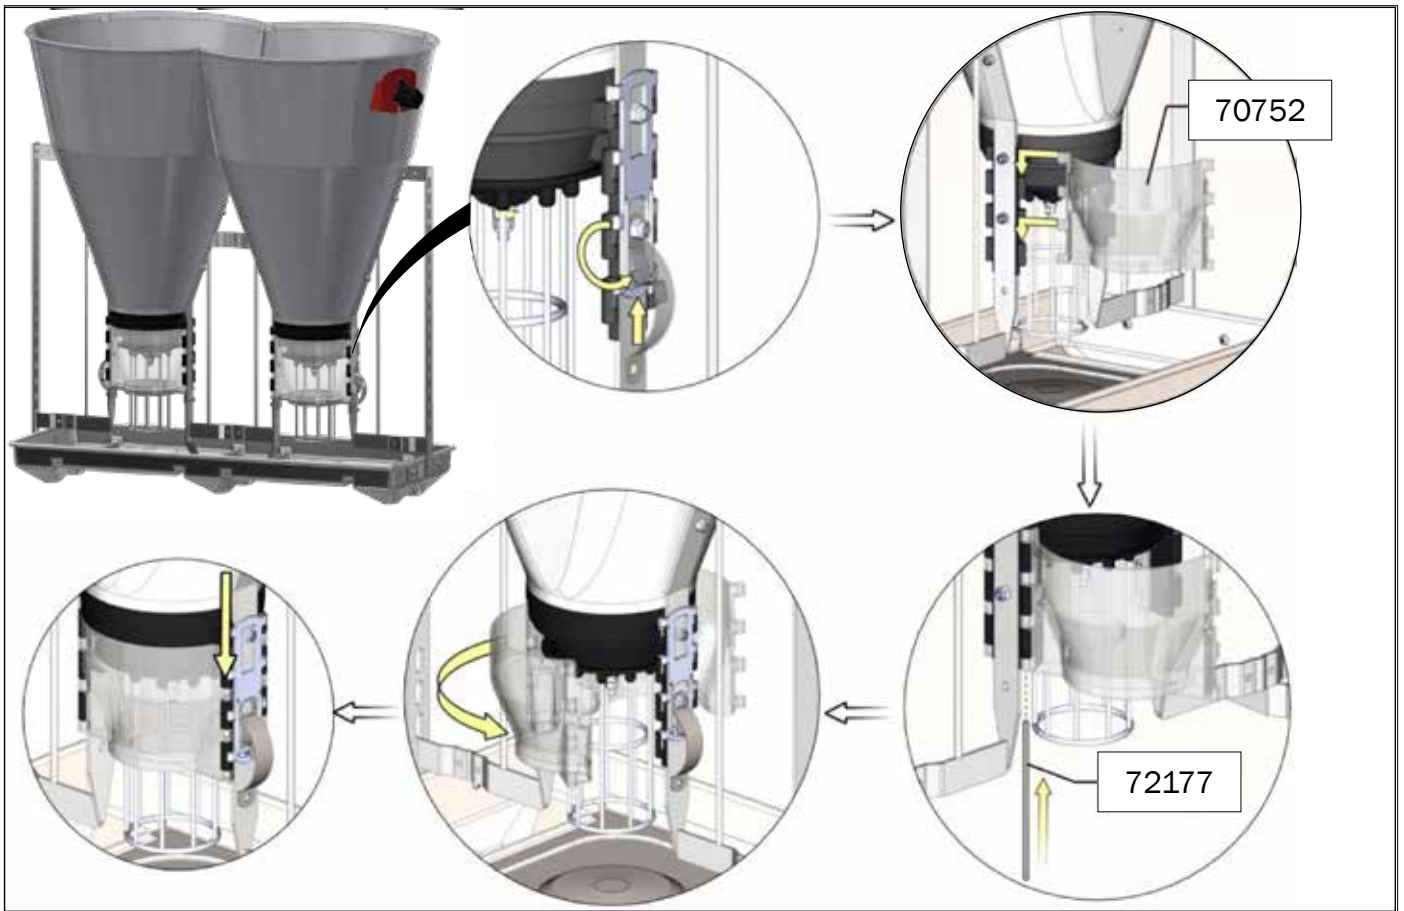

ASSEMBLY INSTRUCTION

TUBE-O-MAT® LTD VI+ JUMBO

ACO FUNKI A/S
Kirkevænget 5
DK-7400 Herning

Tel. +45 9711 9600
www.acofunki.com
www.egebjerg.com

7-30 kg

*30-120 kg

1 pcs. Art no. 0170-202

- 2 pcs. Art no. 89458 →
- 1 pcs. Art no. 89464 →
- 2 pcs. Art no. 70725 →
- 1 pcs. Art no. 70666 →
- 2 pcs. Art no. 72235 →
- 2 pcs. Art no. 73321 →
- 1 pcs. Art no. 73326 →
- 2 pcs. Art no. 70284 →