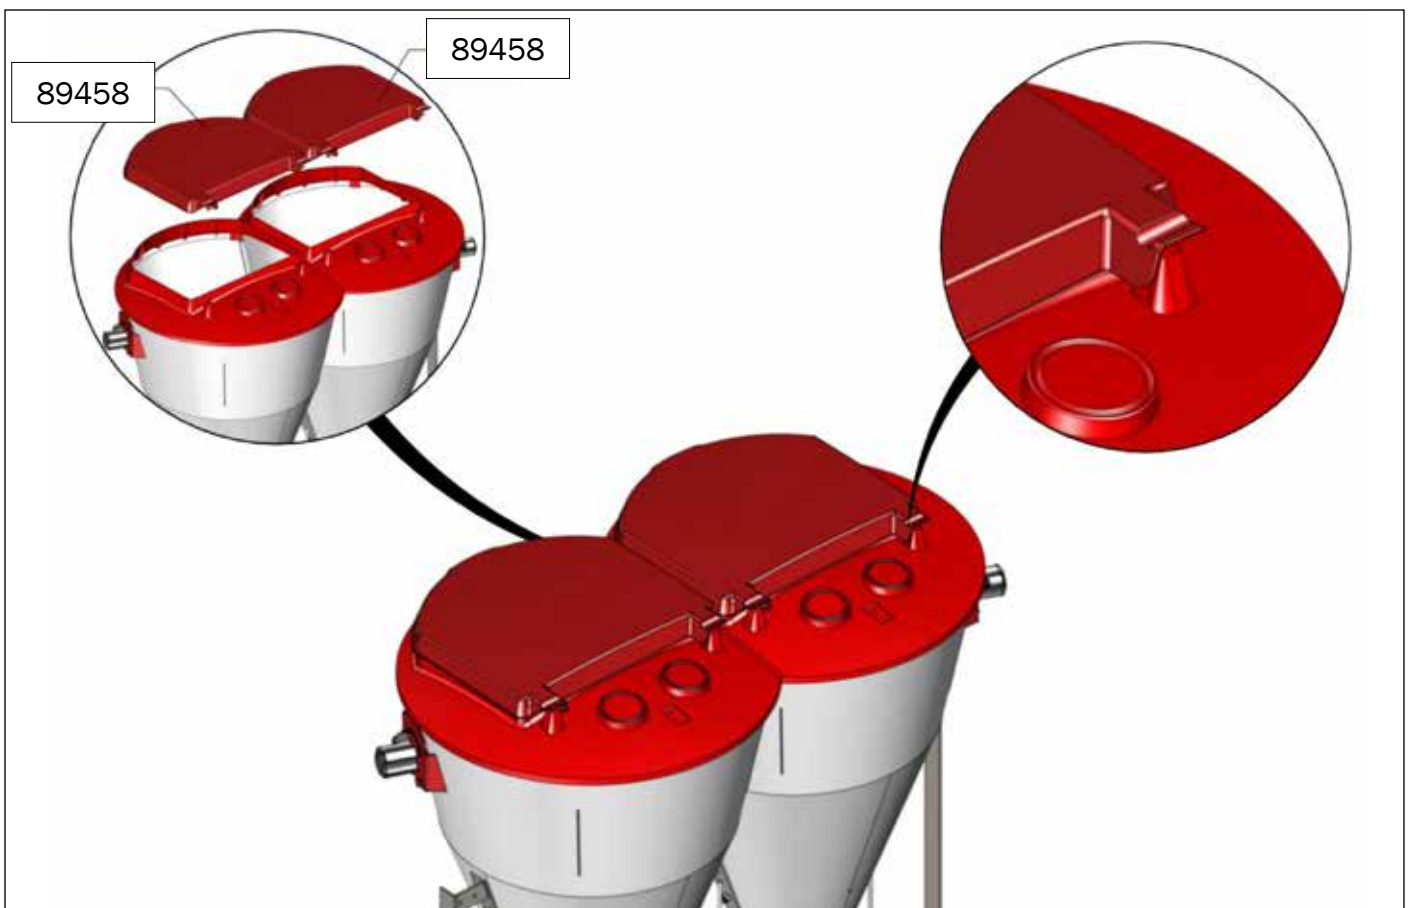

ASSEMBLY INSTRUCTION

TUBE-O-MAT® LTD VI+ JUMBO

ACO FUNKI A/S
Kirkevænget 5
DK-7400 Herning

Tel. +45 9711 9600
www.acofunki.com
www.egebjerg.com

7-30 kg

*30-120 kg

1 pcs. Art no. 0170-202

- 2 pcs. Art no. 89458 →
- 1 pcs. Art no. 89464 →
- 2 pcs. Art no. 70725 →
- 1 pcs. Art no. 70666 →
- 2 pcs. Art no. 72235 →
- 2 pcs. Art no. 73321 →
- 1 pcs. Art no. 73326 →
- 2 pcs. Art no. 70284 →