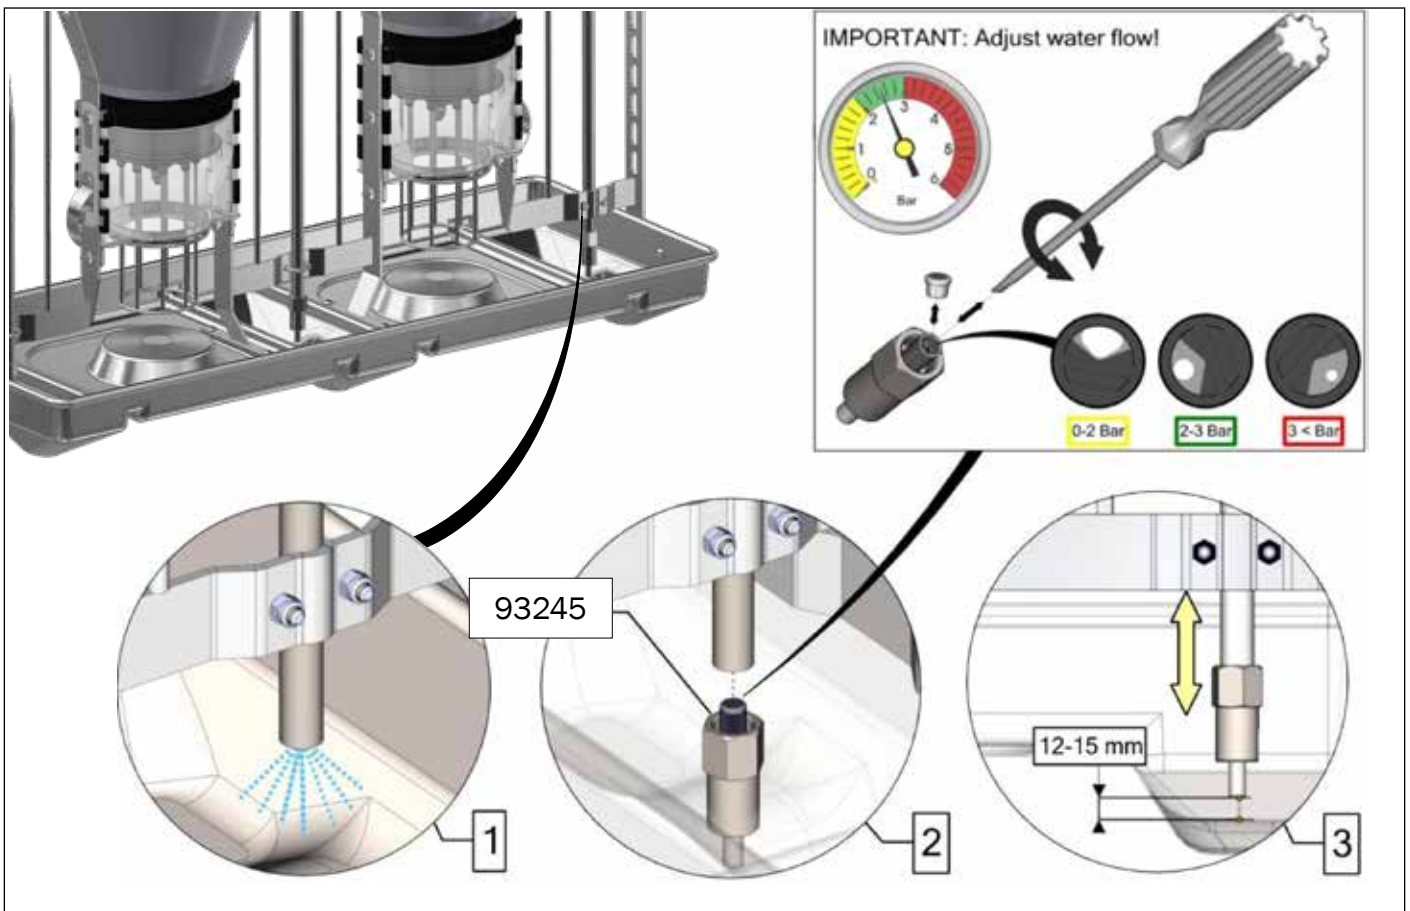

ASSEMBLY INSTRUCTION

TUBE-O-MAT® LTD VI+ JUMBO

ACO FUNKI A/S
Kirkevænget 5
DK-7400 Herning

Tel. +45 9711 9600
www.acofunki.com
www.egebjerg.com

7-30 kg

*30-120 kg

1 pcs. Art no. 0170-202

- 2 pcs. Art no. 89458 →
- 1 pcs. Art no. 89464 →
- 2 pcs. Art no. 70725 →
- 1 pcs. Art no. 70666 →
- 2 pcs. Art no. 72235 →
- 2 pcs. Art no. 73321 →
- 1 pcs. Art no. 73326 →
- 2 pcs. Art no. 70284 →