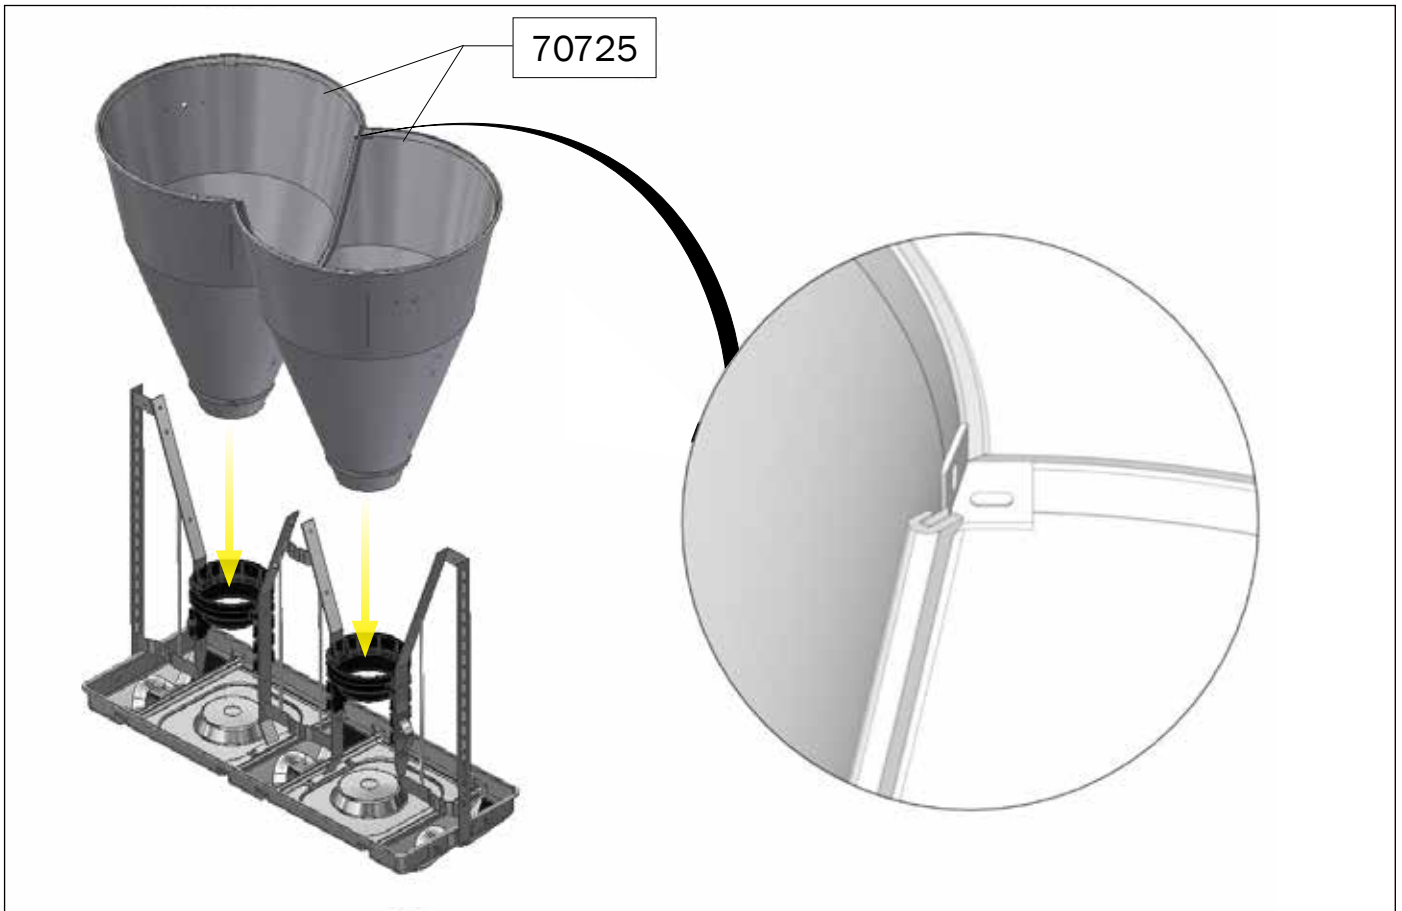

ASSEMBLY INSTRUCTION

TUBE-O-MAT® LTD VI+ JUMBO

ACO FUNKI A/S
Kirkevænget 5
DK-7400 Herning

Tel. +45 9711 9600
www.acofunki.com
www.egebjerg.com

7-30 kg

*30-120 kg

1 pcs. Art no. 0170-202

- 2 pcs. Art no. 89458 →
- 1 pcs. Art no. 89464 →
- 2 pcs. Art no. 70725 →
- 1 pcs. Art no. 70666 →
- 2 pcs. Art no. 72235 →
- 2 pcs. Art no. 73321 →
- 1 pcs. Art no. 73326 →
- 2 pcs. Art no. 70284 →