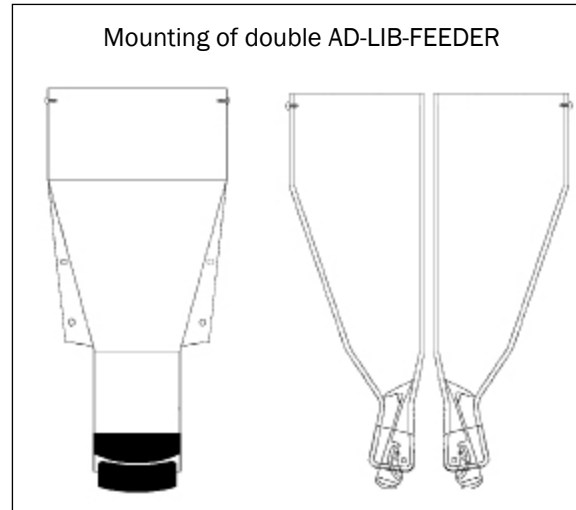

# AD-LIB FEEDER

Mounting of single AD-LIB-FEEDER use  
4 pcs. connecting screw set 39-48 mm, stainless  
"4900466"  
4 stk master clamp washer 10,5 "20037"

20037

4900466

Mounting of double AD-LIB-FEEDER use  
4 stk. connecting screw set 39-48 mm, stainless  
"4900466"

4900466

Mounting of AD-LIB-FEEDER on wall use  
2 stk mounting kit for pipe hanger, wall mounting  
"0146-440"

0146-440