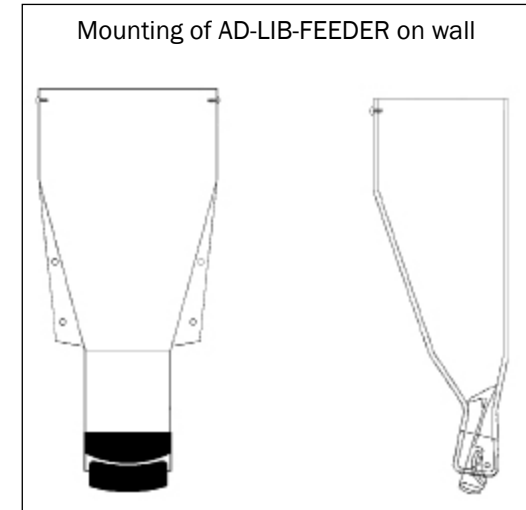

# AD-LIB FEEDER

Mounting of single AD-LIB-FEEDER use  
4 pcs. connecting screw set 39-48 mm, stainless  
"4900466"  
4 stk master clamp washer 10,5 "20037"

20037

4900466

Mounting of double AD-LIB-FEEDER use  
4 stk. connecting screw set 39-48 mm, stainless  
"4900466"

4900466

Mounting of AD-LIB-FEEDER on wall use  
2 stk mounting kit for pipe hanger, wall mounting  
"0146-440"

0146-440