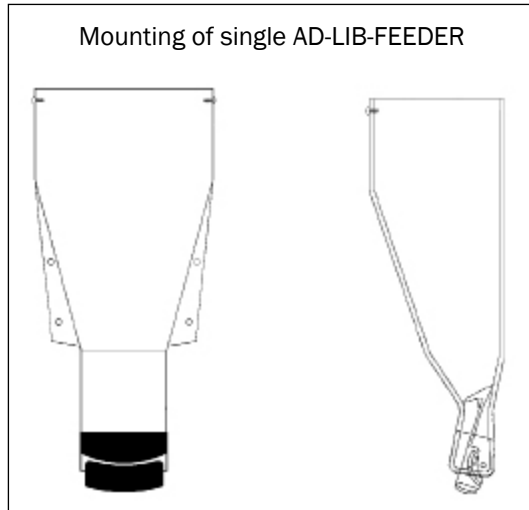

# AD-LIB FEEDER

Mounting of single AD-LIB-FEEDER use  
4 pcs. connecting screw set 39-48 mm, stainless  
"4900466"  
4 stk master clamp washer 10,5 "20037"

20037

4900466

Mounting of double AD-LIB-FEEDER use  
4 stk. connecting screw set 39-48 mm, stainless  
"4900466"

4900466

Mounting of AD-LIB-FEEDER on wall use  
2 stk mounting kit for pipe hanger, wall mounting  
"0146-440"

0146-440