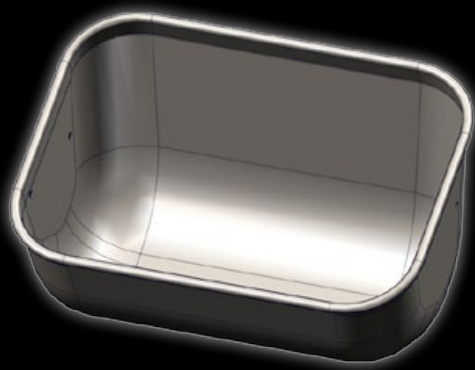

SOW TROUGH

For new or existing farrowing pens

- Large volume - 21 l
- Can be mounted in existing farrowing pens
- Durable and hygienic: heavy and closed edges, that resist even very heavy influences
- No weldings that might cause leakiness
- No blind corners, where feed and bacteria might accumulate

I SOW TROUGH I

Durable and hygienic

42220 Sow trough deep drawn, stainless steel

FACTS:

Volume:	21 litres
Material:	1 mm SS 18/8 quality
Holes:	2 Ø9 in each side
Weight:	3,6 kg

Solid design

Hygienic and preventing injuries

Imperishable

Unaffected by even large sows

No leaking

- Deep drawn
- No edges and blind corners
- Stainless steel
- Sturdy rolled and sealed edges
- No weldings

42379 Plastic sides for sow trough

BRACKET KITS FOR MOUNTING OF SOW TROUGH: