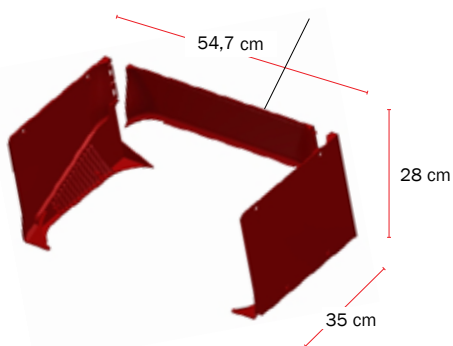

SOW TROUGH

For new or existing farrowing pens

- Large volume - 21 l
- Can be mounted in existing farrowing pens
- Durable and hygienic: heavy and closed edges, that resist even very heavy influences
- No weldings that might cause leakiness
- No blind corners, where feed and bacteria might accumulate

I SOW TROUGH I

Durable and hygienic

42220 Sow trough deep drawn, stainless steel

FACTS:

Volume:	21 litres
Material:	1 mm SS 18/8 quality
Holes:	2 Ø9 in each side
Weight:	3,6 kg

Solid design

Hygienic and preventing injuries

Imperishable

Unaffected by even large sows

No leaking

- Deep drawn
- No edges and blind corners
- Stainless steel
- Sturdy rolled and sealed edges
- No weldings

42379 Plastic sides for sow trough

BRACKET KITS FOR MOUNTING OF SOW TROUGH: