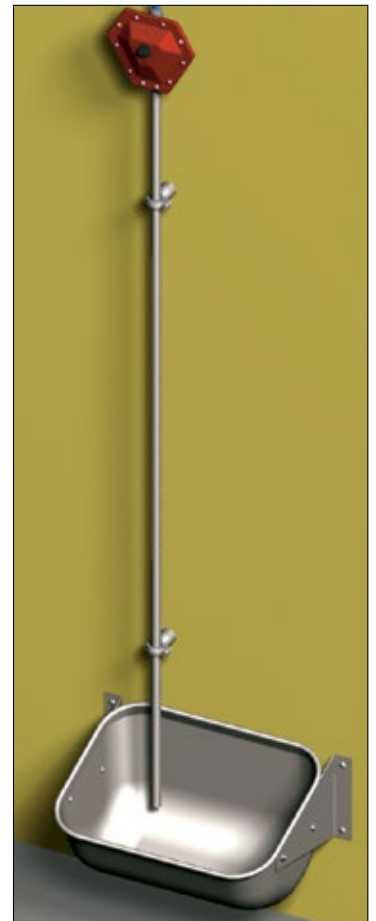

Subject to changes in materials and design is reserved.

B-8023-GB

ACO FUNKI A/S
Kirkevænget 5
DK-7400 Herning
T. +45 9711 9600
www.acofunki.com

ACO
FUNKI