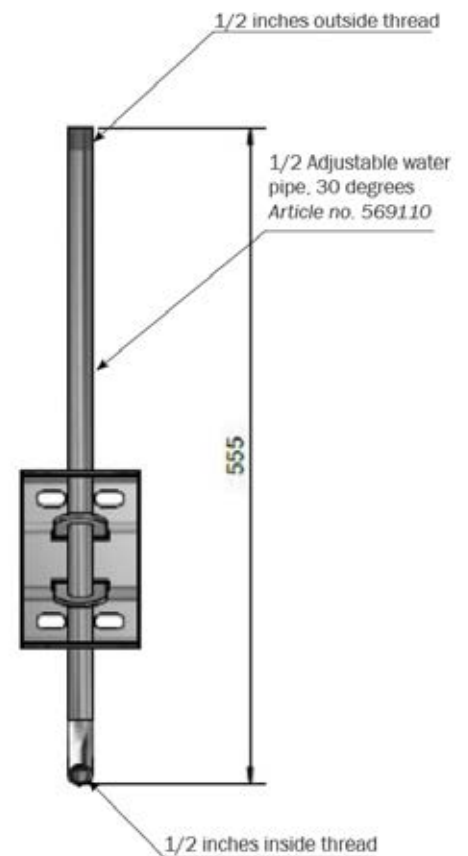

ADJUSTABLE WATER PIPES

FOR ALL TYPES OF DRINKING VALVES

- Adjustable height
- Can be used for all age groups
- Available for one or two drinking valves
- Easy to mount
- Simple solution

ADJUSTABLE WATER PIPES

For drinking valves

The height of these water pipes for drinking valves can be adjusted 25 cm up or down. This feature allows you to use it for different age groups.

The pipes are available as single for one valve and double for two valves. The double pipe can be useful in a pen with many animals, so that they all can get access to fresh water.

Article no.	Type
569110	1/2" Adjustable water pipe, 30° single
569112	1/2" Adjustable water pipe, 30° double

Subject to changes in materials and design is reserved.

B-8037-GB

ACO FUNKI A/S
 Kirkevænget 5
 DK-7400 Herning
 T. +45 9711 9600
 www.acofunki.com