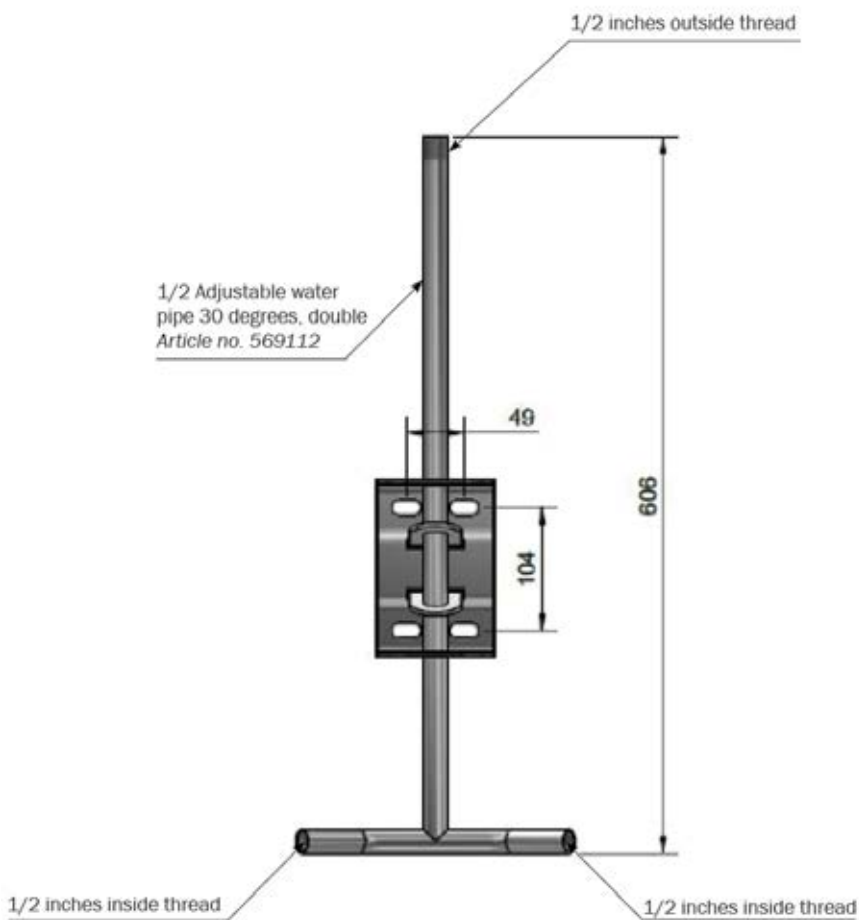

ADJUSTABLE WATER PIPES

FOR ALL TYPES OF DRINKING VALVES

- Adjustable height
- Can be used for all age groups
- Available for one or two drinking valves
- Easy to mount
- Simple solution

ADJUSTABLE WATER PIPES

For drinking valves

The height of these water pipes for drinking valves can be adjusted 25 cm up or down. This feature allows you to use it for different age groups.

The pipes are available as single for one valve and double for two valves. The double pipe can be useful in a pen with many animals, so that they all can get access to fresh water.

Article no.	Type
569110	1/2" Adjustable water pipe, 30° single
569112	1/2" Adjustable water pipe, 30° double

Subject to changes in materials and design is reserved.

B-8037-GB

ACO FUNKI A/S
 Kirkevænget 5
 DK-7400 Herning
 T. +45 9711 9600
 www.acofunki.com