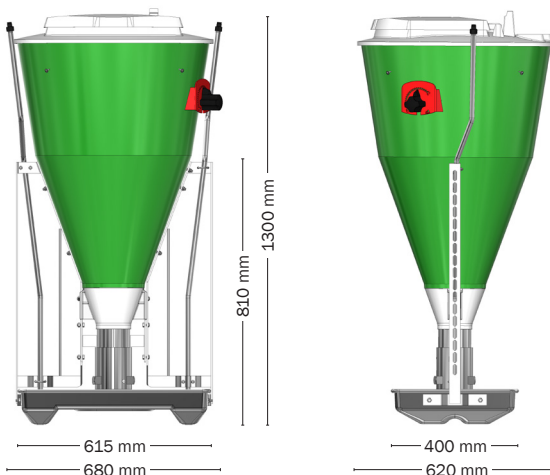

TUBE-O-MAT NX Feeder

Fresh water and dry feed in one feeder

- Up to 50 pigs per feeder; from 6 to 120 kg
- 120 L feed volume
- Perfect for both meal- and pellet feed
- Extremely long durability
- Minimum waste of feed

Volume

Hopper: 120 l

Capacity per trough

Wean-To-Finish 7-120 kg: 30-50 pigs

Frame

TUBE-O-MAT NX is delivered with frame of 4 mm stainless steel

Water supply

3/8" stainless steel pipe with external thread.

Adjustable press nipple, stainless steel (item no. 93245)

TUBE-O-MAT® NX V+

ITEM NO.: 560155 M/U (assembled/unassembled)
FOR: Wean-To-Finish

TUBE-O-MAT® NX VI+ trough and dosage part

The activating part on VI+ models is made of stainless steel and is designed for both piglets and finishers. Simple and very strong. Besides, there is a transparent lid, that can be opened for cleaning purposes.

TUBE-O-MAT® NX CLASSIC

ITEM NO.: 560165 M/U (assembled/unassembled)
FOR: Wean-To-Finish

TUBE-O-MAT® NX CLASSIC trough and dosage part

TUBE-O-MAT® NX CLASSIC is especially developed for finishers. It is supplied with an extra strengthened feed outlet, thus it can withstand the large pigs' constant activation. The trough of the CLASSIC model is designed to help keep the feed and the water from being mixed together.