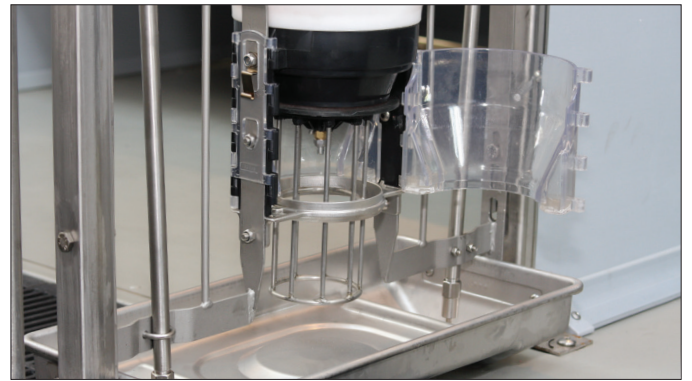

| TUBE-O-MAT® NX FEEDER |

Fresh water and dry feed in one feeder

The feeding principle considers the natural manipulation behaviour, as the pigs have to activate the feeder to get feed. Consequently, the trough is cleaned and free of feed residues, which helps to keep a high level of hygiene.

The TUBE-O-MAT NX hopper is shaped with almost vertical sides to prevent bridging. The trough has double drinking bowls allowing the pigs to choose water or dry feed. Taking water and feed at the same time is also reducing stress in the group. You can measure the effect: excellent daily gain from wean to finish.

Volume

Hopper: 120 l

Capacity per trough

Wean-To-Finish 7-120 kg: 30-50 pigs

Frame

TUBE-O-MAT NX is delivered with frame of 4 mm stainless steel

Water supply

3/8" stainless steel pipe with external thread.

Adjustable press nipple, stainless steel (item no. 93245)

TUBE-O-MAT® NX V+

ITEM NO.: 560155 M/U (assembled/unassembled)
FOR: Wean-To-Finish

TUBE-O-MAT® NX VI+ trough and dosage part

The activating part on VI+ models is made of stainless steel and is designed for both piglets and finishers. Simple and very strong. Besides, there is a transparent lid, that can be opened for cleaning purposes.