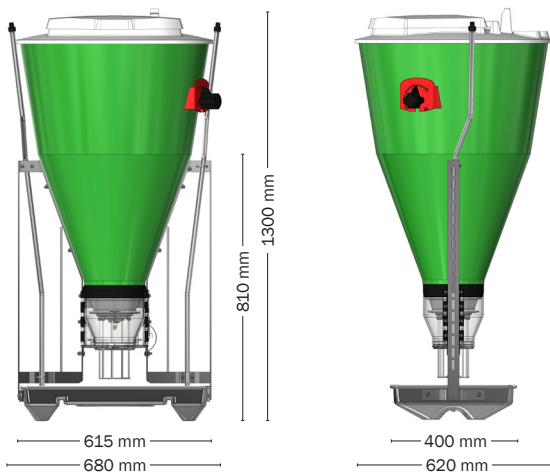

| TUBE-O-MAT® NX FEEDER |

Fresh water and dry feed in one feeder

The feeding principle considers the natural manipulation behaviour, as the pigs have to activate the feeder to get feed. Consequently, the trough is cleaned and free of feed residues, which helps to keep a high level of hygiene.

The TUBE-O-MAT NX hopper is shaped with almost vertical sides to prevent bridging. The trough has double drinking bowls allowing the pigs to choose water or dry feed. Taking water and feed at the same time is also reducing stress in the group. You can measure the effect: excellent daily gain from wean to finish.

Volume

Hopper: 120 l

Capacity per trough

Wean-To-Finish 7-120 kg: 30-50 pigs

Frame

TUBE-O-MAT NX is delivered with frame of 4 mm stainless steel

Water supply

3/8" stainless steel pipe with external thread.

Adjustable press nipple, stainless steel (item no. 93245)

TUBE-O-MAT® NX V+

ITEM NO.: 560155 M/U (assembled/unassembled)
FOR: Wean-To-Finish