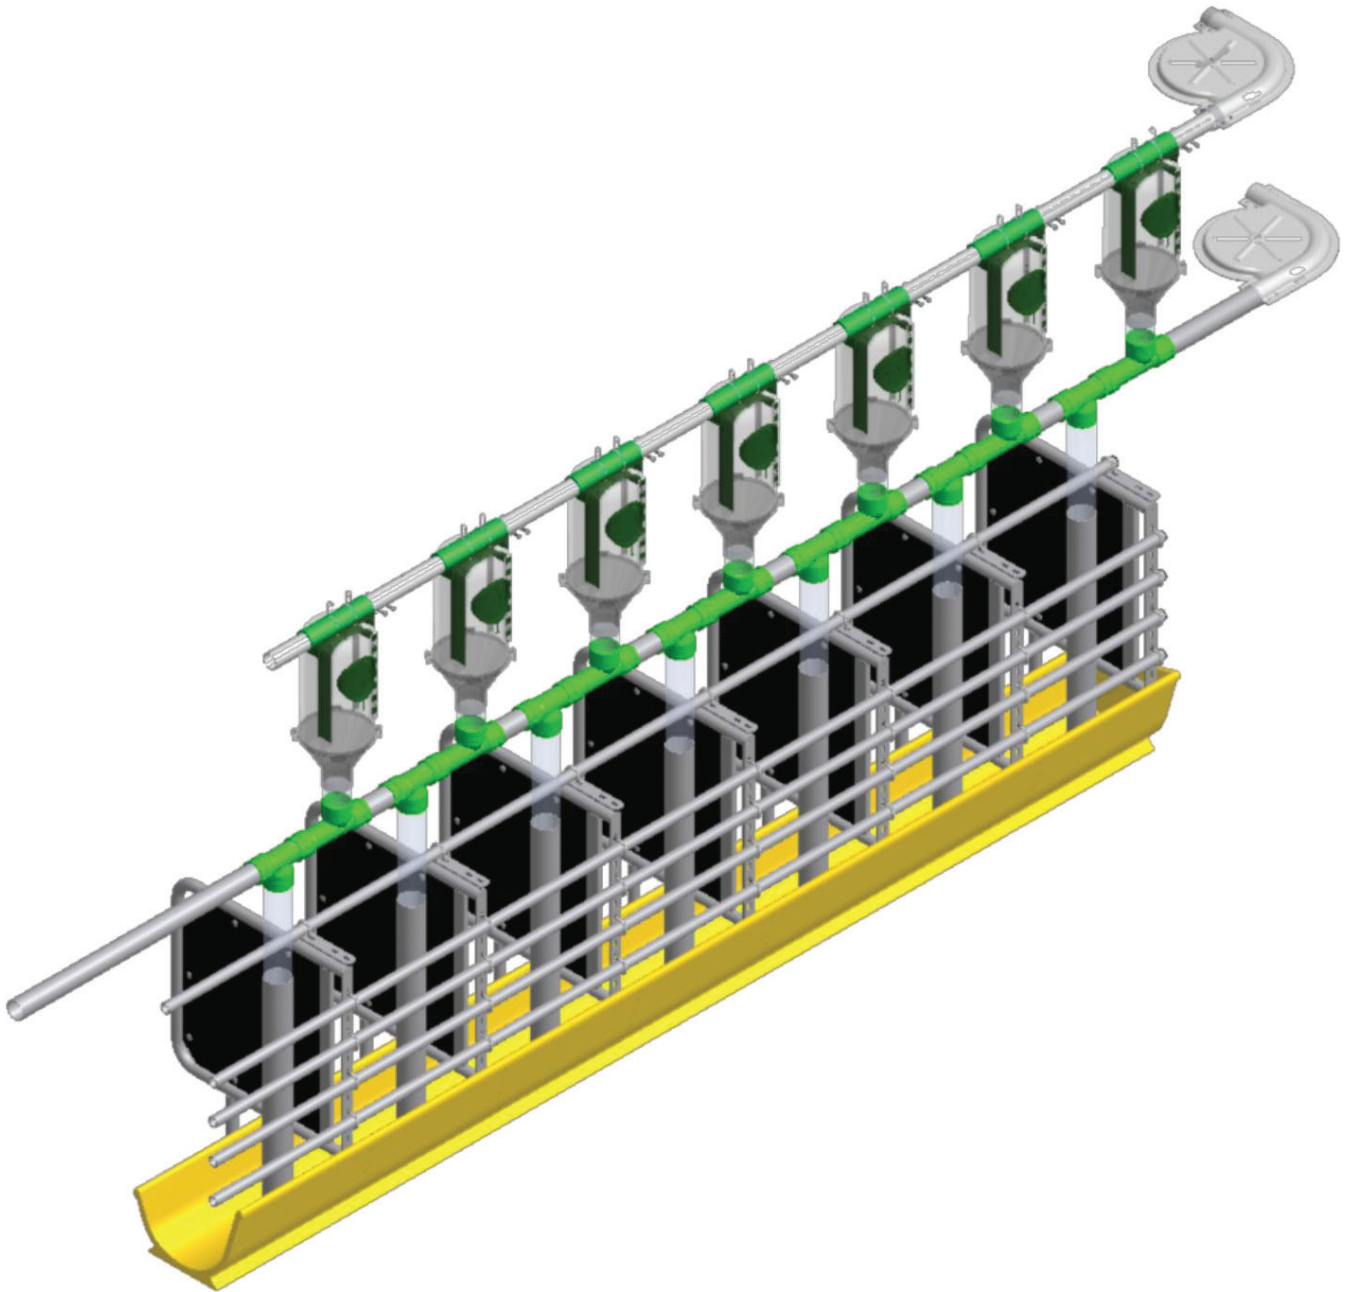

Brochure

Slow feeding - Biofix
B-1029-GB

Slow feeding

- Secure the sows remain calm during feeding.
- No fights and stress.
- More live born piglets.
- No waste of feed, because the speed is adapted to the sow eating absorption.
- The system is reliable with large capacity.
- Low investment.

Danish Design
German Quality
Global Experience

ACO FUNKI

B-1029-GB