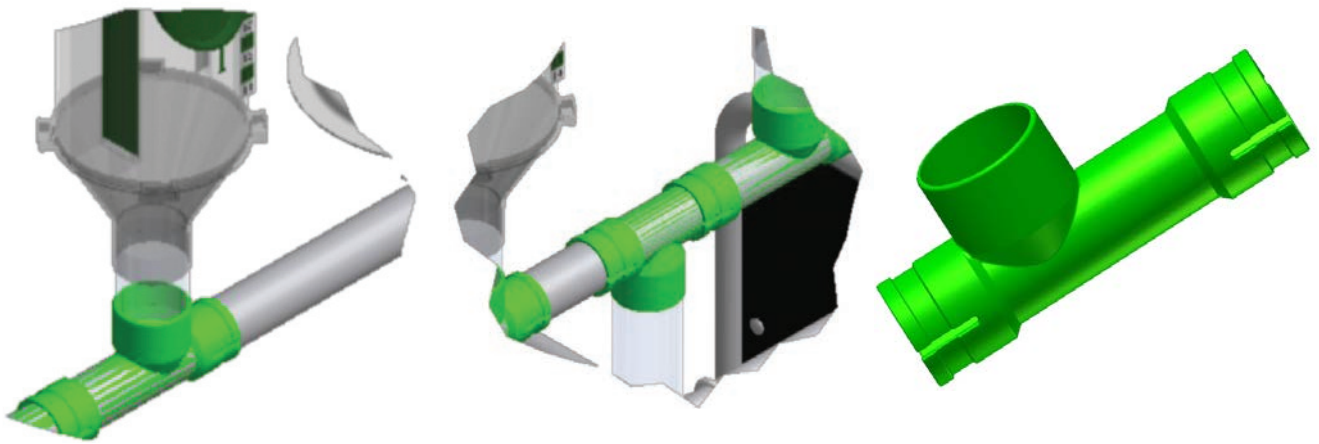

Brochure

Slow feeding - Biofix
B-1029-GB

Slow feeding

- Secure the sows remain calm during feeding.
- No fights and stress.
- More live born piglets.
- No waste of feed, because the speed is adapted to the sow eating absorption.
- The system is reliable with large capacity.
- Low investment.

Danish Design
German Quality
Global Experience

ACO FUNKI

B-1029-GB