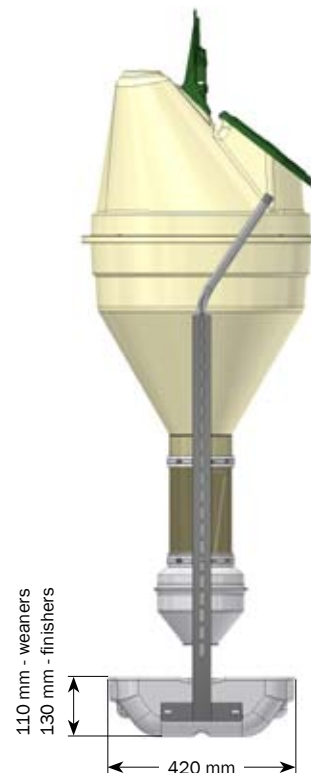

Subject to changes in materials and design is reserved.

B-1030-GB

ACO FUNKI A/S
Kirkevænget 5
DK-7400 Herning
T. +45 9711 9600
www.acofunki.com