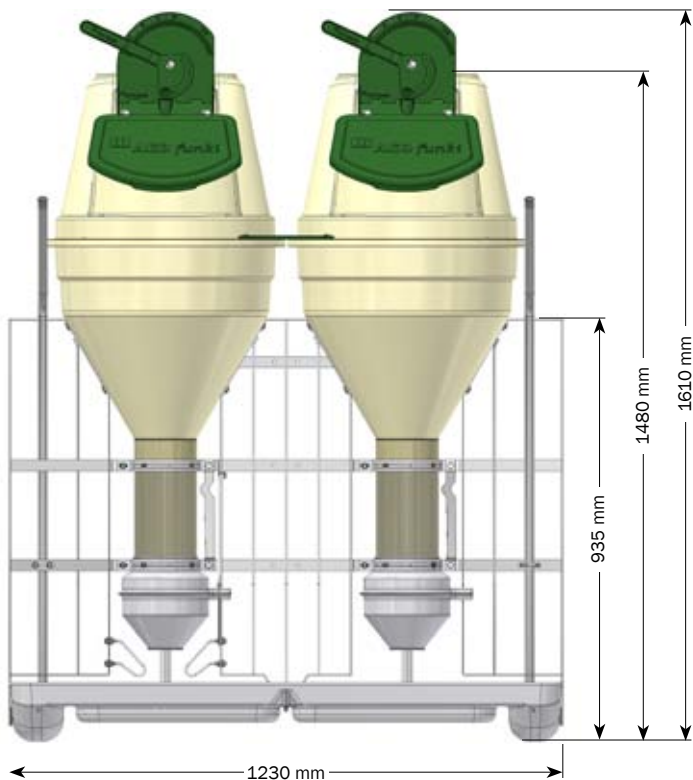

DOUBLE FUNKIMAT

Feeder for pigs 6-120 kg

- Better animal welfare
- High daily gain
- High hygiene and health
- Water and feed separated
- 70/80 pigs per Funkimat
- Easy to learn
- Perfect for both meal and pellet feed
- Large adjustment handle provides a good overview through the stable

DOUBLE FUNKIMAT

The feeder is easily adjusted to all types of feed

Double FUNKIMAT is made solely of stainless materials to ensure long durability. Double FUNKIMAT is designed in consideration of today's demands on housing environment, making the feeder easy to clean as well as waterproof for sprinkling.

The feeder is easily adjusted to all types of feed. Optional closure of feed distribution is available. The feeder can also be separated for emptying and cleaning.

Double FUNKIMAT is available as a standard with reliable stainless nipple drinkers supplied by two separate water pipes and tubes - no fragile fittings.

DOUBLE FUNKIMAT - FACTS	
Hopper capacity	2x100 l
Frame	40x3 mm, flat
Trough	Stainless
Capacity per trough	
Weaners 5-35 kg	50-80 pigs
Finishers 30-120 kg	40-70 pigs

Subject to changes in materials and design is reserved.