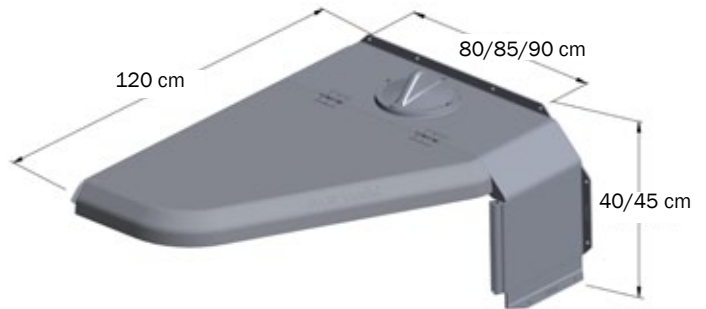

COMFORT CORNER

Piglet nest

- Approved, high quality material: EPP
- Colour: light grey
- Very smooth surface, easy to clean
- Better animal welfare
- Minimum heat loss
- Closeable opening for infrared light
- Can be customize for every need

COMFORT CORNER

Piglet nest made of durable PVC

- Approved, high quality material: EPP
- Colour: light grey
- Very smooth surface, easy to clean
- Better animal welfare
- Minimum heat loss
- Closeable opening for infrared light
- Can be customize for every need