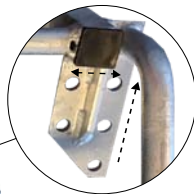

INN-O-CRATE® FARROWING PEN

Multi-adjustable farrowing box

- Many weaned pigs
- High weight at weaning
- The farrowing box is adapted to the anatomy of the sow and can be adjusted to the size of the sow. This means safe farrowing and lying down/getting up behavior
- The design of the box side ensures that the piglets get unrestricted access to the udder
- Vipable wings minimize the risk of piglets crushing
- Smooth, easy to clean surfaces and rounded corners minimize the risk of dirt accumulating
- Strong and well-proven construction that has taken the starting point in optimum overview and access for staff

INN-O-CRATE® FARROWING PEN

Traditional farrowing pen with multi-adjustable farrowing box

FACTS

Pen length	2000 - 2100 mm
Pen width	520 - 610 mm
Pen height	580 - 850 mm
Height crate side	900 mm
Crate side	33,7 / 42,4 x 2,65 pipe
Volume trough	21 litres

The rear gate's width can be set in 10 positions

The width of the box can be varied by placing the wings in the inner or outer holes.

Variable width:
580/670 mm.

The length of the box is varied by mounting in the different holes.

XL short, with tiltable wings and upper structure, export

L1 (incl.rear gate): 2300 mm } + 50 or
L2 (incl.rear gate): 1875 mm } 100 mm

▼ TROUGHS

INN-O-CRATE FARROWING PEN can be combined with troughs in plastic, stainless steel or the SAFE TILT TROUGH