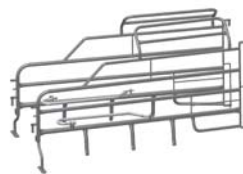

The rear gate's width can be set in 10 positions

The width of the box can be varied by placing the wings in the inner or outer holes.

Variable width:
580/670 mm.

The length of the box is varied by mounting in the different holes.

Variable length:
Can be extended / shortened by 50 or 100 mm.

*XL standard, with tiltable wings**

L1 (incl.rear gate): 2400 mm } + 50 or
L2 (incl.rear gate): 1975 mm } 100 mm

XL short, with tiltable wings

L1 (incl.rear gate): 2300 mm } + 50 or
L2 (incl.rear gate): 1875 mm } 100 mm

*XL standard, with tiltable wings and upper structure, export**

L1 (incl.rear gate): 2400 mm } + 50 or
L2 (incl.rear gate): 1975 mm } 100 mm

XL short, with tiltable wings and upper structure, export

L1 (incl.rear gate): 2300 mm } + 50 or
L2 (incl.rear gate): 1875 mm } 100 mm

▼ TROUGHS

INN-O-CRATE FARROWING PEN can be combined with troughs in plastic, stainless steel or the SAFE TILT TROUGH