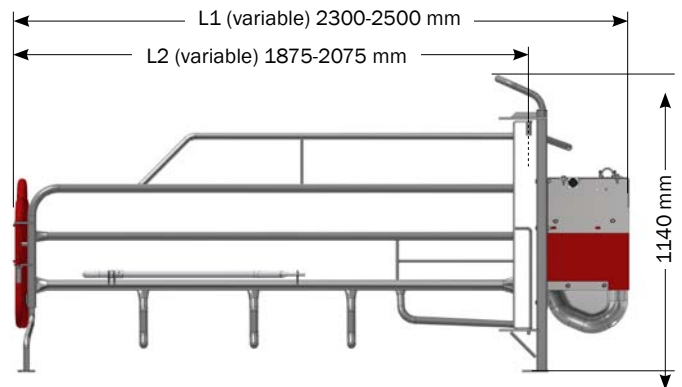

INN-O-CRATE® FARROWING PEN

Traditional farrowing pen with multi-adjustable farrowing box

FACTS

Pen length	2000 - 2100 mm
Pen width	520 - 610 mm
Pen height	580 - 850 mm
Height crate side	900 mm
Crate side	33,7 / 42,4 x 2,65 pipe
Volume trough	21 litres

The rear gate's width can be set in 10 positions

The width of the box can be varied by placing the wings in the inner or outer holes.

Variable width:
580/670 mm.

The length of the box is varied by mounting in the different holes.

Variable length:
Can be extended / shortened by 50 or 100 mm.

*XL standard, with tiltable wings**

L1 (incl.rear gate): 2400 mm } + 50 or
L2 (incl.rear gate): 1975 mm } 100 mm

XL short, with tiltable wings

L1 (incl.rear gate): 2300 mm } + 50 or
L2 (incl.rear gate): 1875 mm } 100 mm

*XL standard, with tiltable wings and upper structure, export**

L1 (incl.rear gate): 2400 mm } + 50 or
L2 (incl.rear gate): 1975 mm } 100 mm