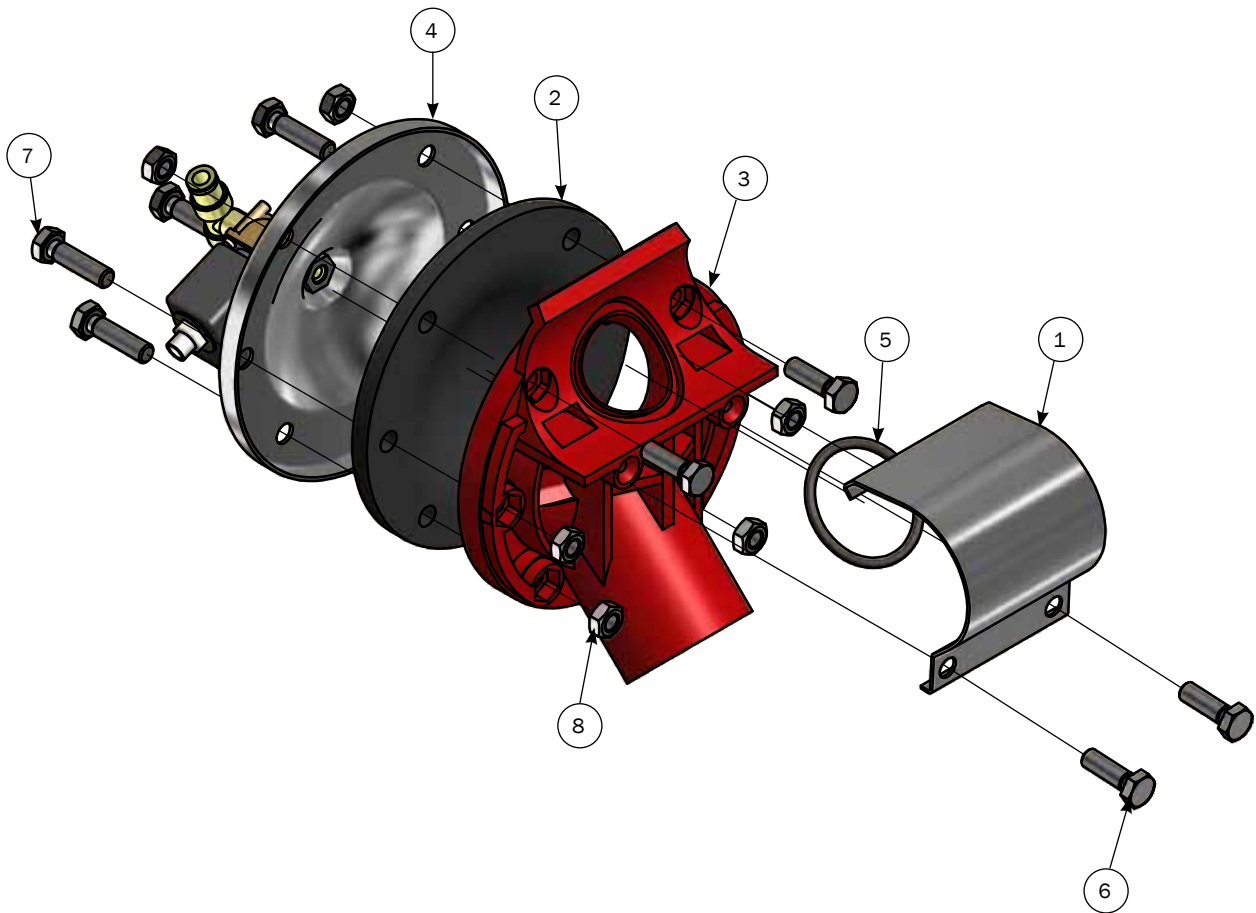

NO	PCS.	ITEM NO.	DESCRIPTION
1	6	0138-449	VALVE HOLDER DN40
2	4	0138-451	MEMBRANE DN40
3	4	0138-452	VALVE HOUSING 5/4' DN40 63 MM
4	1	0138-817	VALVE COVER 220/24 VDC DN40
5	1	23900096	O-RING Ø45X4
6	1	30308025	SET SCREW M8X25 A2 DIN 933
7	1	30308030	SET SCREW M8X30 A2 DIN 933
8	1	33508013	NUT M8 A2 DIN 934

PARTS LIST

NO	PCS.	ITEM NO.	DESCRIPTION
1	1	0138-449	VALVE HOLDER DN40
2	1	0138-451	MEMBRANE DN40
3	1	0138-452	VALVE HOUSING 5/4' DN40 63 MM
4	1	0139-974	VALVE COVER AD-LIB 24VDC
5	1	23900096	O-RING Ø45X4
6	4	30308025	SET SCREW M8X25 A2 DIN 933
7	4	30308030	SET SCREW M8X30 A2 DIN 933
8	6	33508013	NUT M8 A2 DIN 934

PARTS LIST			
NO	PCS.	ITEM NO.	DESCRIPTION
1	6	33508013	NUT M8 A2 DIN 934
2	4	30308030	SET SCREW M8X30 A2 DIN 933
3	4	30308025	SET SCREW M8X25 A2 DIN 933
4	1	0138-817	VALVE COVER 220/24 VDC DN40
5	1	0138-451	MEMBRANE DN40
6	1	23900095	O-RING Ø43,0X4,5 FOR Ø50 VALVEHOUSING
7	1	0140-054	VALVE HOUSING 5/4' 50MM
8	1	0140-056	TIGHTENING PLATE FOR 50 MM VALVE

Mounting on Pvc Pipe

Hole size for single animal/ad-lib feeding

Hole size for longtrough