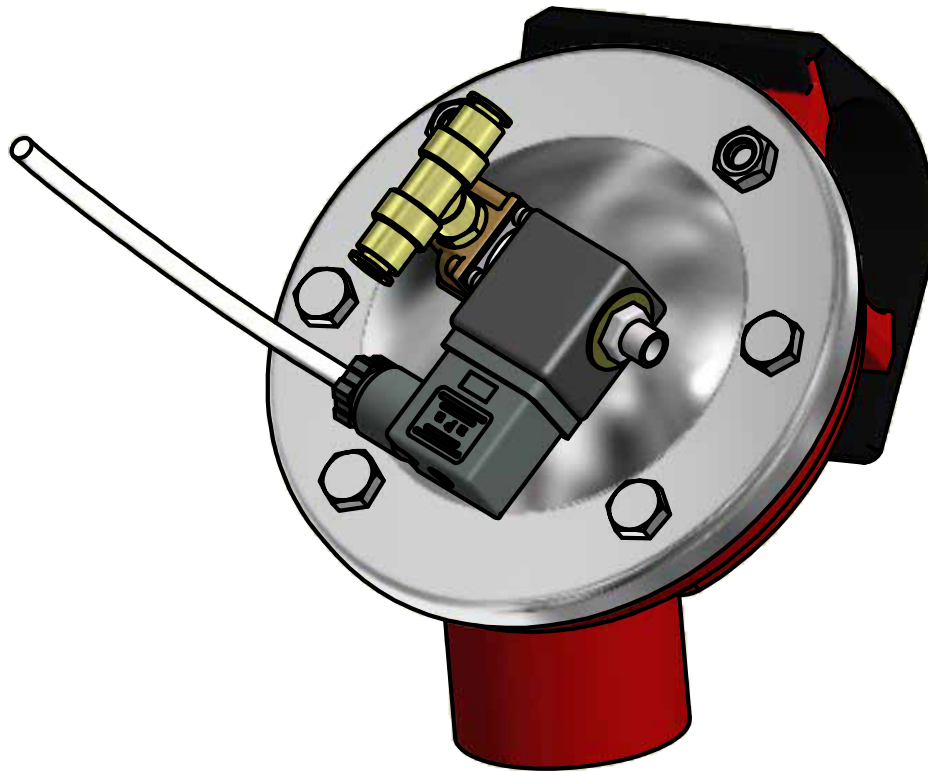

MOUNTING INSTRUCTION

DIAPHRAGM VALVE FOR DOWNPIPE

ACO FUNKI A/S
Kirkevænget 5
DK-7400 Herning

Tel. +45 9711 9600
Fax +45 9711 9677
www.acofunki.com

DANISH DESIGN | GERMAN QUALITY | GLOBAL EXPERIENCE