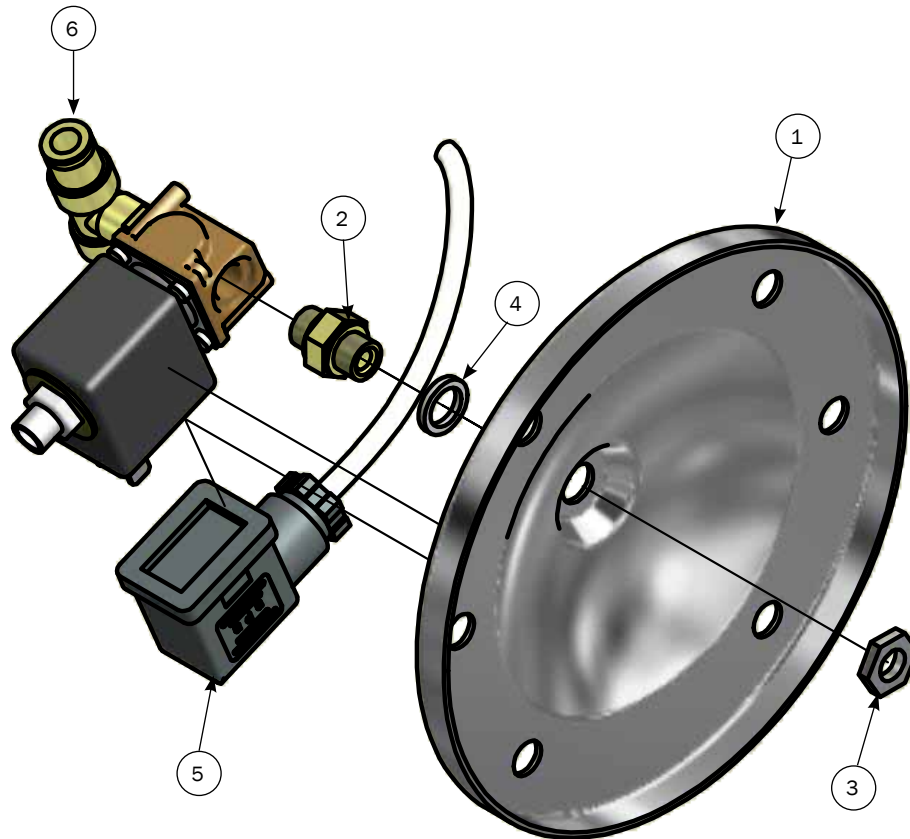

PARTS LIST

NO	PCS.	ITEM NO.	DESCRIPTION
1	1	0138-449	VALVE HOLDER DN40
2	1	0138-451	MEMBRANE DN40
3	1	0138-452	VALVE HOUSING 5/4' DN40 63 MM
4	1	0139-974	VALVE COVER AD-LIB 24VDC
5	1	23900096	O-RING Ø45X4
6	4	30308025	SET SCREW M8X25 A2 DIN 933
7	4	30308030	SET SCREW M8X30 A2 DIN 933
8	6	33508013	NUT M8 A2 DIN 934

PARTS LIST			
NO	PCS.	ITEM NO.	DESCRIPTION
1	6	33508013	NUT M8 A2 DIN 934
2	4	30308030	SET SCREW M8X30 A2 DIN 933
3	4	30308025	SET SCREW M8X25 A2 DIN 933
4	1	0138-817	VALVE COVER 220/24 VDC DN40
5	1	0138-451	MEMBRANE DN40
6	1	23900095	O-RING Ø43,0X4,5 FOR Ø50 VALVEHOUSING
7	1	0140-054	VALVE HOUSING 5/4' 50MM
8	1	0140-056	TIGHTENING PLATE FOR 50 MM VALVE

PARTS LIST			
NO	PCS.	ITEM NO.	DESCRIPTION
1	6	33508013	NUT M8 A2 DIN 934
2	4	30308030	SET SCREW M8X30 A2 DIN 933
3	4	30308025	SET SCREW M8X25 A2 DIN 933
4	1	0139-974	VALVE COVER AD-LIB 24VDC
5	1	0138-451	MEMBRANE DN40
6	1	23900095	O-RING Ø43,0X4,5 FOR Ø50 VALVEHOUSING
7	1	0140-054	VALVE HOUSING 5/4' 50MM
8	1	0140-056	TIGHTENING PLATE FOR 50 MM VALVE

PARTS LIST

NO	PCS.	ITEM NO.	DESCRIPTION
1	6	0138-450	VALVE COVER DN40
2	4	0138-483	HEXAGON NIPPLE 1/8' RG
3	4	12100148	COUNTER NUT CL1253 1/8' RG
4	1	12100110	NYLON WASHER 1/8'
5	1	0138-127	SOCKET WITH DIODE INCL. SCREW AND PACKING
6	1	0139-687	SOL.VALVE W.TEE QUICK COUPLING