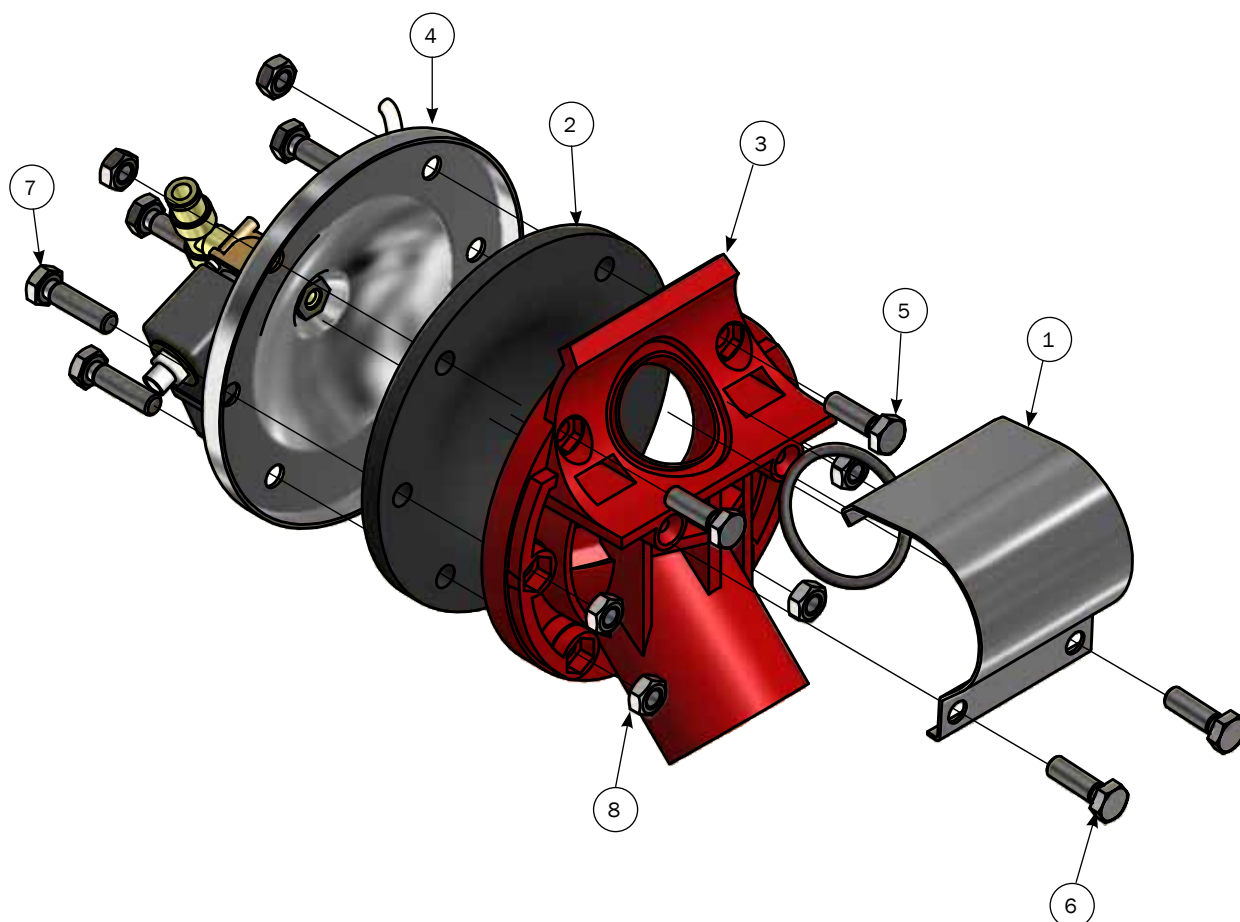

PARTS LIST

NO	PCS.	ITEM NO.	DESCRIPTION
1	6	0138-449	VALVE HOLDER DN40
2	4	0138-451	MEMBRANE DN40
3	4	0138-452	VALVE HOUSING 5/4' DN40 63 MM
4	1	0138-817	VALVE COVER 220/24 VDC DN40
5	1	23900096	O-RING Ø45X4
6	1	30308025	SET SCREW M8X25 A2 DIN 933
7	1	30308030	SET SCREW M8X30 A2 DIN 933
8	1	33508013	NUT M8 A2 DIN 934