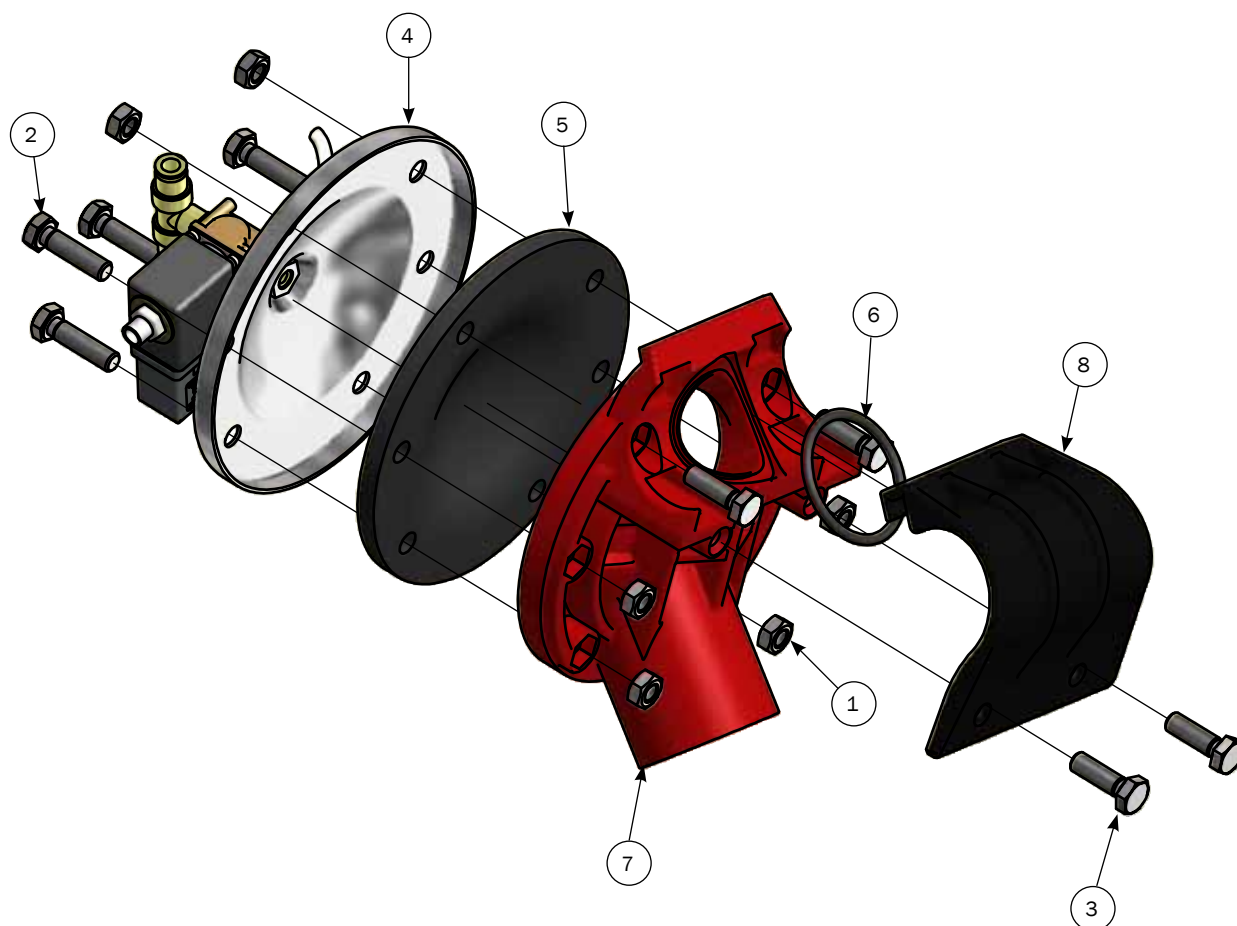

NO	PCS.	ITEM NO.	DESCRIPTION
1	6	0138-449	VALVE HOLDER DN40
2	4	0138-451	MEMBRANE DN40
3	4	0138-452	VALVE HOUSING 5/4' DN40 63 MM
4	1	0138-817	VALVE COVER 220/24 VDC DN40
5	1	23900096	O-RING Ø45X4
6	1	30308025	SET SCREW M8X25 A2 DIN 933
7	1	30308030	SET SCREW M8X30 A2 DIN 933
8	1	33508013	NUT M8 A2 DIN 934

PARTS LIST

NO	PCS.	ITEM NO.	DESCRIPTION
1	1	0138-449	VALVE HOLDER DN40
2	1	0138-451	MEMBRANE DN40
3	1	0138-452	VALVE HOUSING 5/4' DN40 63 MM
4	1	0139-974	VALVE COVER AD-LIB 24VDC
5	1	23900096	O-RING Ø45X4
6	4	30308025	SET SCREW M8X25 A2 DIN 933
7	4	30308030	SET SCREW M8X30 A2 DIN 933
8	6	33508013	NUT M8 A2 DIN 934

PARTS LIST			
NO	PCS.	ITEM NO.	DESCRIPTION
1	6	33508013	NUT M8 A2 DIN 934
2	4	30308030	SET SCREW M8X30 A2 DIN 933
3	4	30308025	SET SCREW M8X25 A2 DIN 933
4	1	0138-817	VALVE COVER 220/24 VDC DN40
5	1	0138-451	MEMBRANE DN40
6	1	23900095	O-RING Ø43,0X4,5 FOR Ø50 VALVEHOUSING
7	1	0140-054	VALVE HOUSING 5/4' 50MM
8	1	0140-056	TIGHTENING PLATE FOR 50 MM VALVE

Mounting on Pvc Pipe

Hole size for single animal/ad-lib feeding

Hole size for longtrough