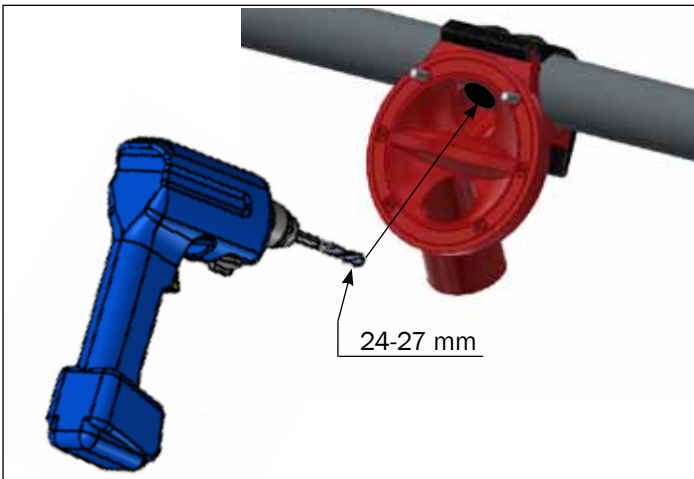

Hole size for single animal/ad-lib feeding