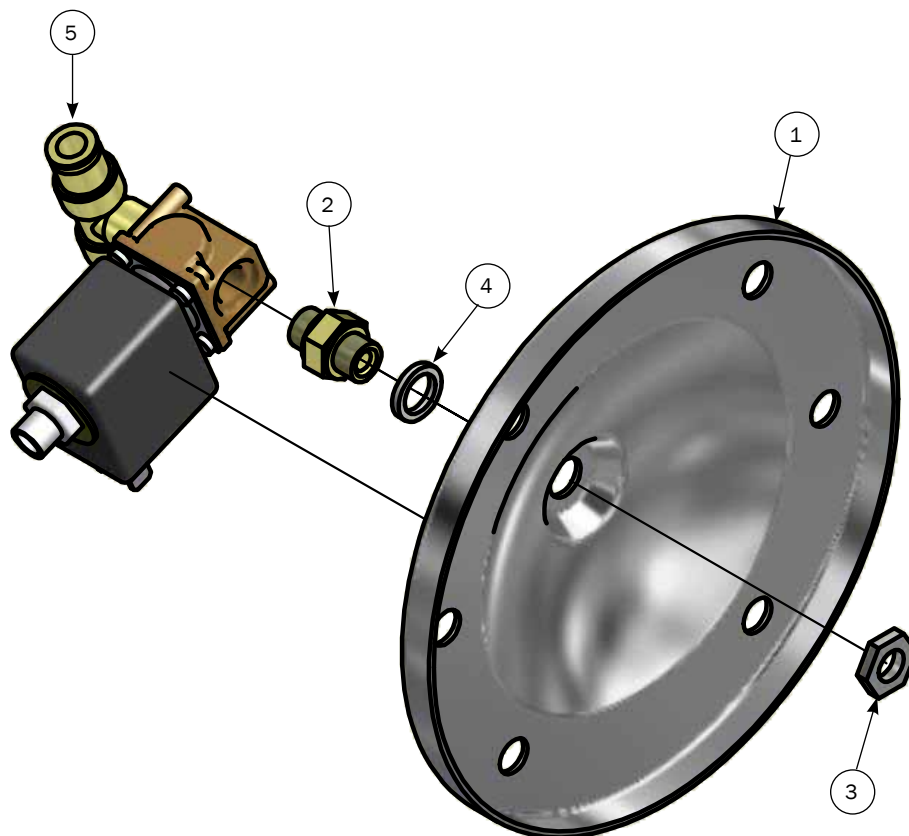

PARTS LIST			
NO	PCS.	ITEM NO.	DESCRIPTION
1	6	33508013	NUT M8 A2 DIN 934
2	4	30308030	SET SCREW M8X30 A2 DIN 933
3	4	30308025	SET SCREW M8X25 A2 DIN 933
4	1	0138-817	VALVE COVER 220/24 VDC DN40
5	1	0138-451	MEMBRANE DN40
6	1	23900095	O-RING Ø43,0X4,5 FOR Ø50 VALVEHOUSING
7	1	0140-054	VALVE HOUSING 5/4' 50MM
8	1	0140-056	TIGHTENING PLATE FOR 50 MM VALVE

PARTS LIST			
NO	PCS.	ITEM NO.	DESCRIPTION
1	6	33508013	NUT M8 A2 DIN 934
2	4	30308030	SET SCREW M8X30 A2 DIN 933
3	4	30308025	SET SCREW M8X25 A2 DIN 933
4	1	0139-974	VALVE COVER AD-LIB 24VDC
5	1	0138-451	MEMBRANE DN40
6	1	23900095	O-RING Ø43,0X4,5 FOR Ø50 VALVEHOUSING
7	1	0140-054	VALVE HOUSING 5/4' 50MM
8	1	0140-056	TIGHTENING PLATE FOR 50 MM VALVE

PARTS LIST

NO	PCS.	ITEM NO.	DESCRIPTION
1	6	0138-450	VALVE COVER DN40
2	4	0138-483	HEXAGON NIPPLE 1/8' RG
3	4	12100148	COUNTER NUT CL1253 1/8' RG
4	1	12100110	NYLON WASHER 1/8'
5	1	0138-127	SOCKET WITH DIODE INCL. SCREW AND PACKING
6	1	0139-687	SOL.VALVE W.TEE QUICK COUPLING

PARTS LIST			
NO	PCS.	ITEM NO.	DESCRIPTION
1	6	0138-450	VALVE COVER DN40
2	4	0138-483	HEXAGON NIPPLE 1/8' RG
3	4	12100148	COUNTER NUT CL1253 1/8' RG
4	1	12100110	NYLON WASHER 1/8'
5	1	0139-687	SOL.VALVE W.TEE QUICK COUPLING